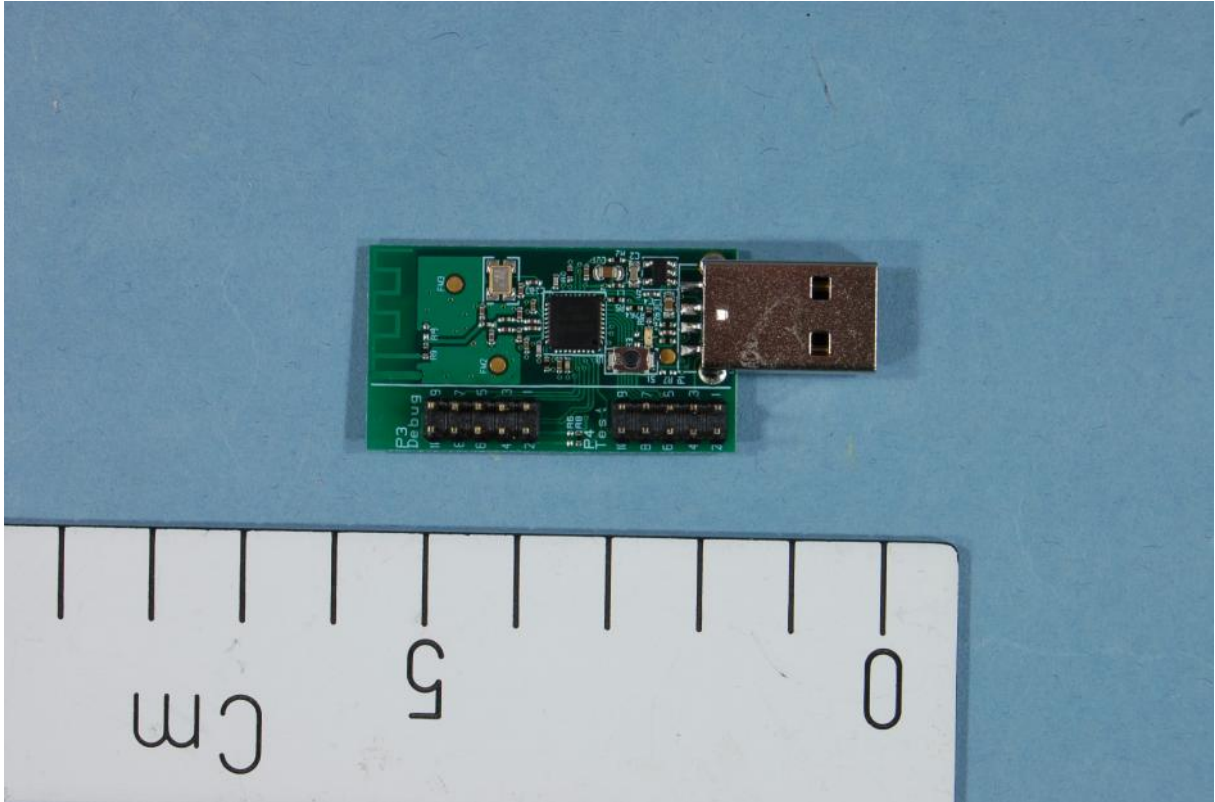

INTERNAL PHOTOS – CC2511Dongle

Test Jig with 3xAAA Batteries