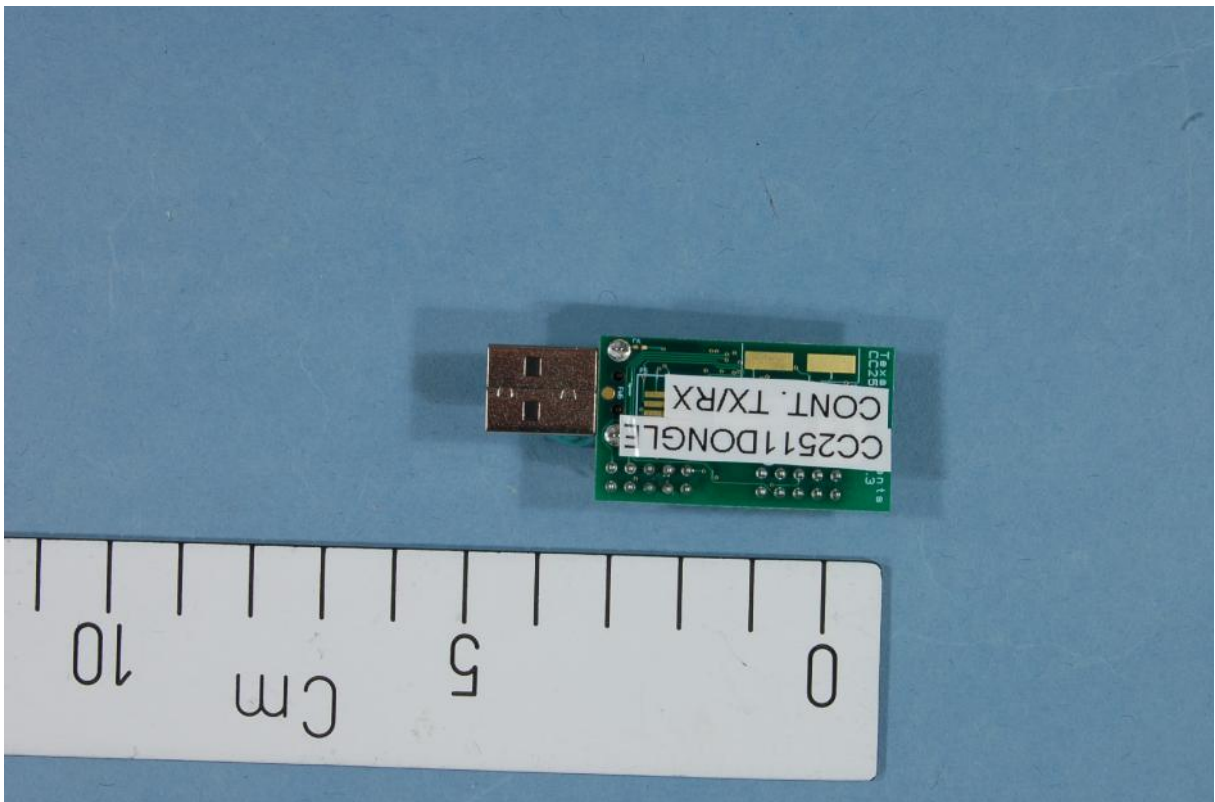

INTERNAL PHOTOS – CC2511Dongle

Test Jig with 3xAAA Batteries