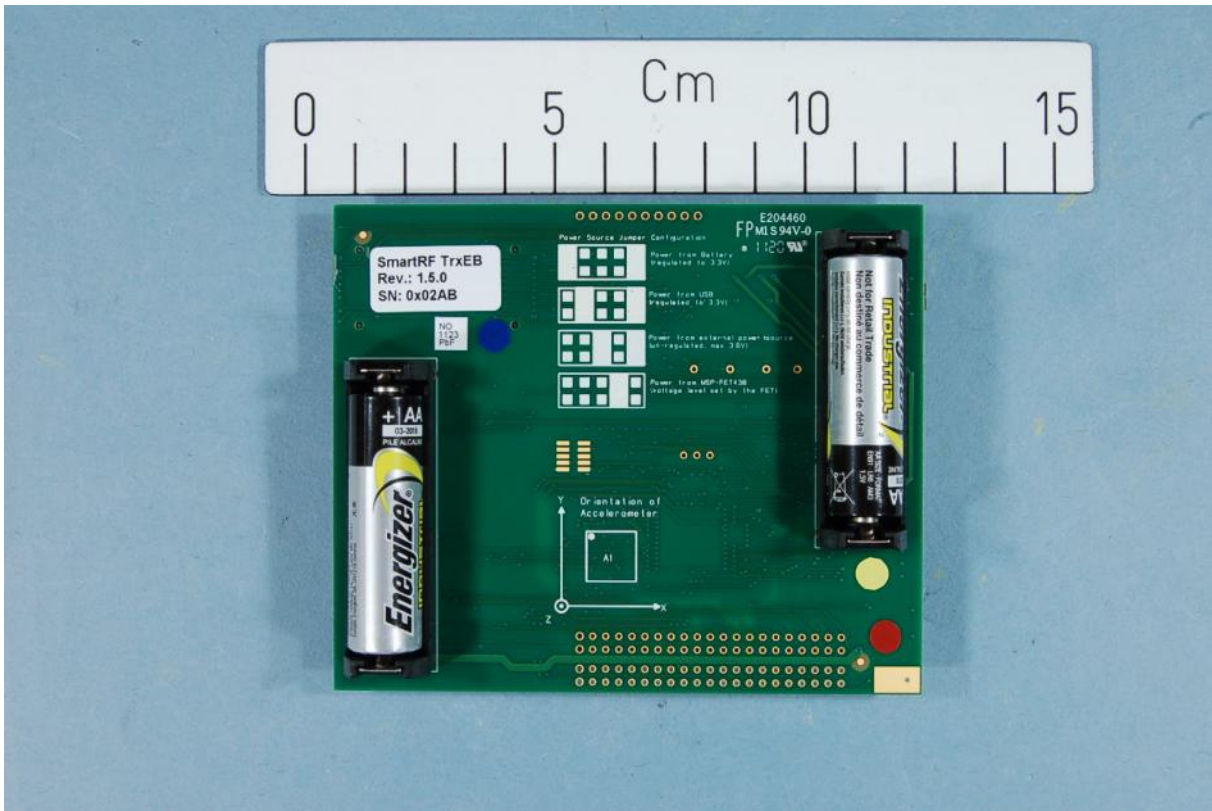

EXTERNAL PHOTOS – CC1200EM-868-930

CC1200EM-868-930

Antenna

CC1200EM-868-930 hosted on TrxEB

TrxEB with 2xAA Batteries