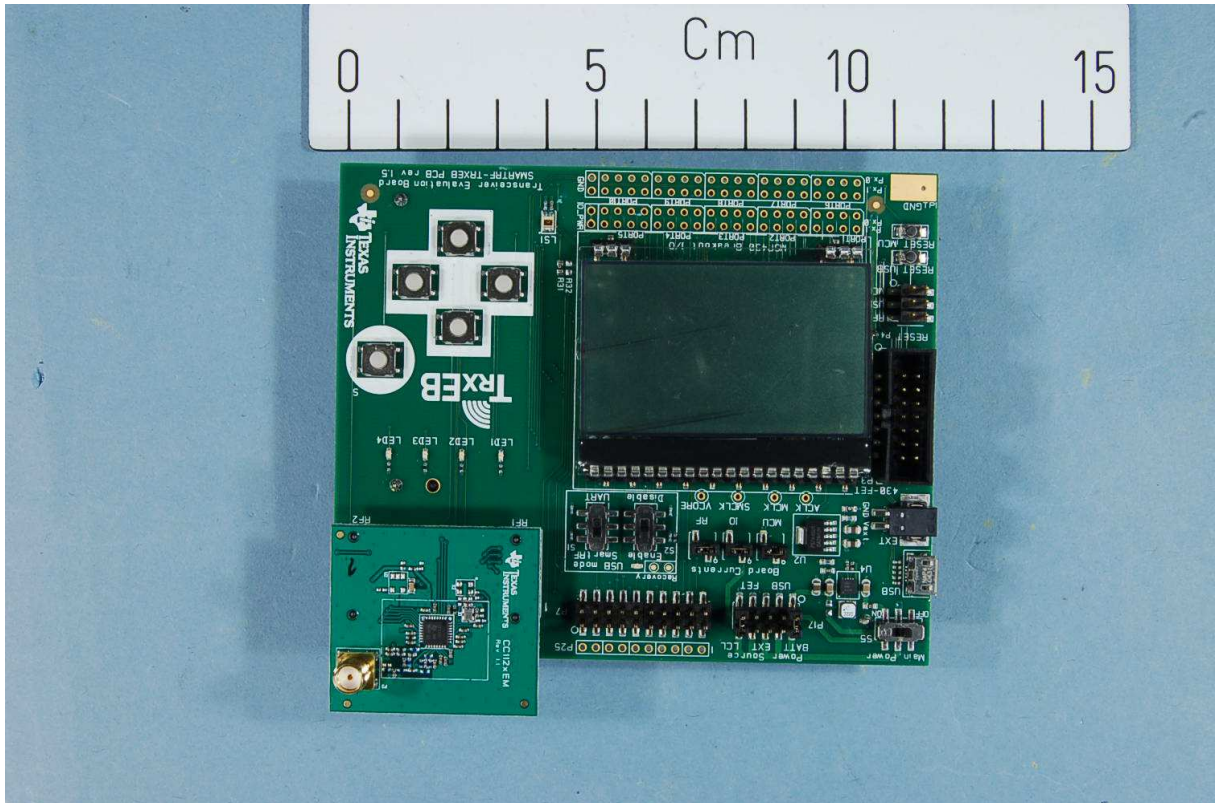

EXTERNAL PHOTOS – CC1120EM-868-915

CC1120EM-868-915 with the W5017 antenna

CC1120EM-868-915 hosted on TrxEB

TrxEB with 2xAA Batteries