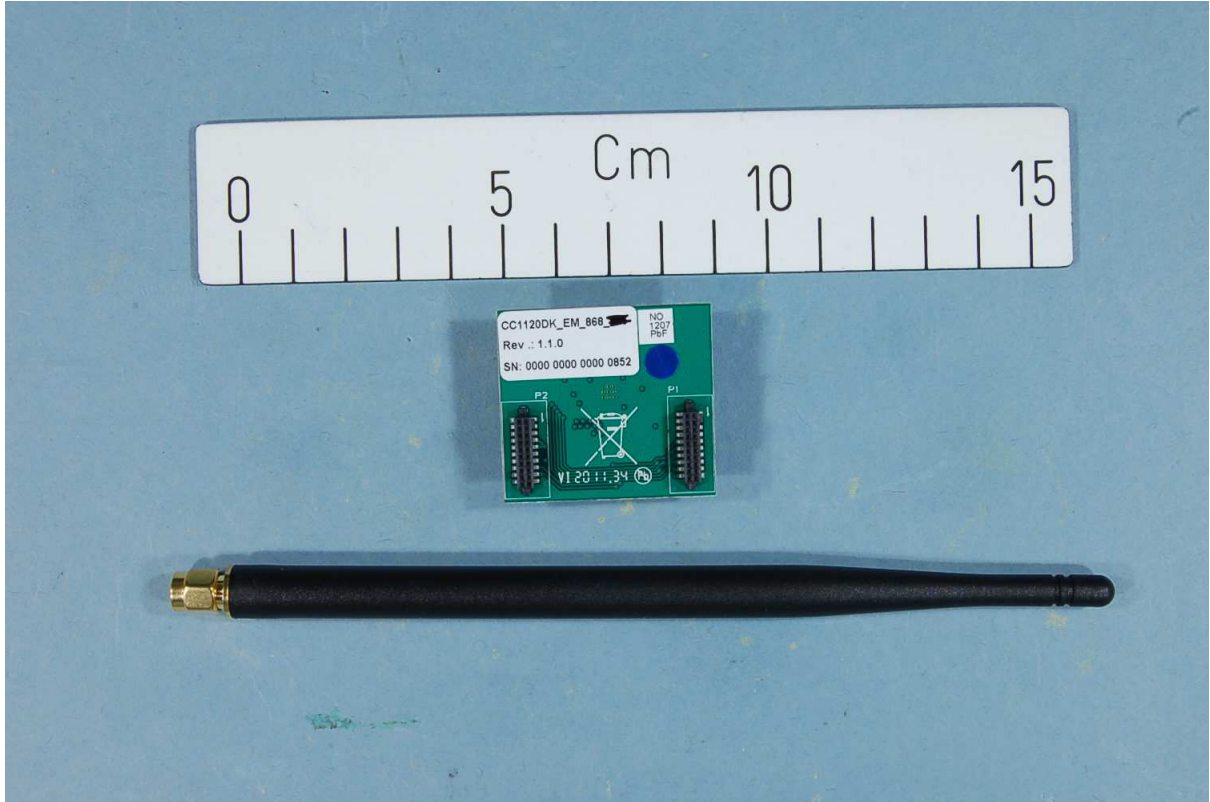

EXTERNAL PHOTOS – CC1120EM-868-915

CC1120EM-868-915 with the W5017 antenna

CC1120EM-868-915 hosted on TrxEB

TrxEB with 2xAA Batteries