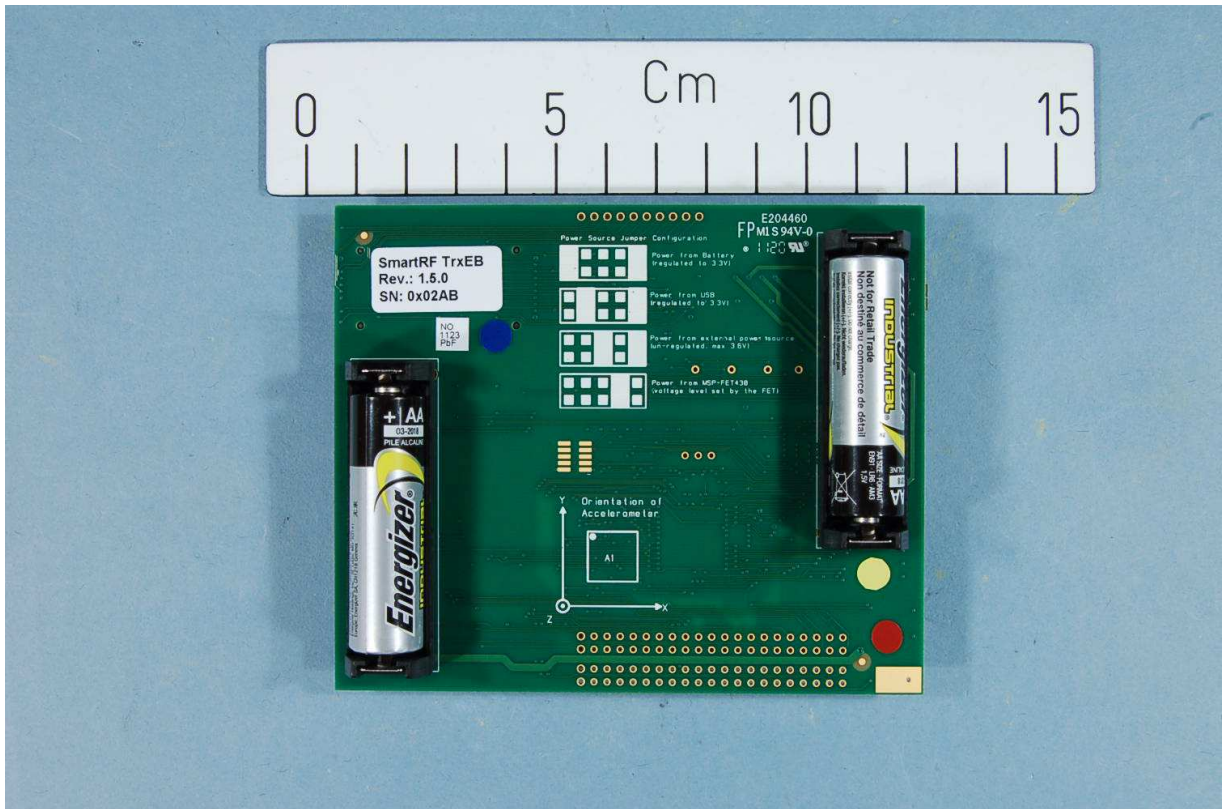

EXTERNAL PHOTOS – CC1120EM-868-915

CC1120EM-868-915 with the W5017 antenna

CC1120EM-868-915 hosted on TrxEB

TrxEB with 2xAA Batteries