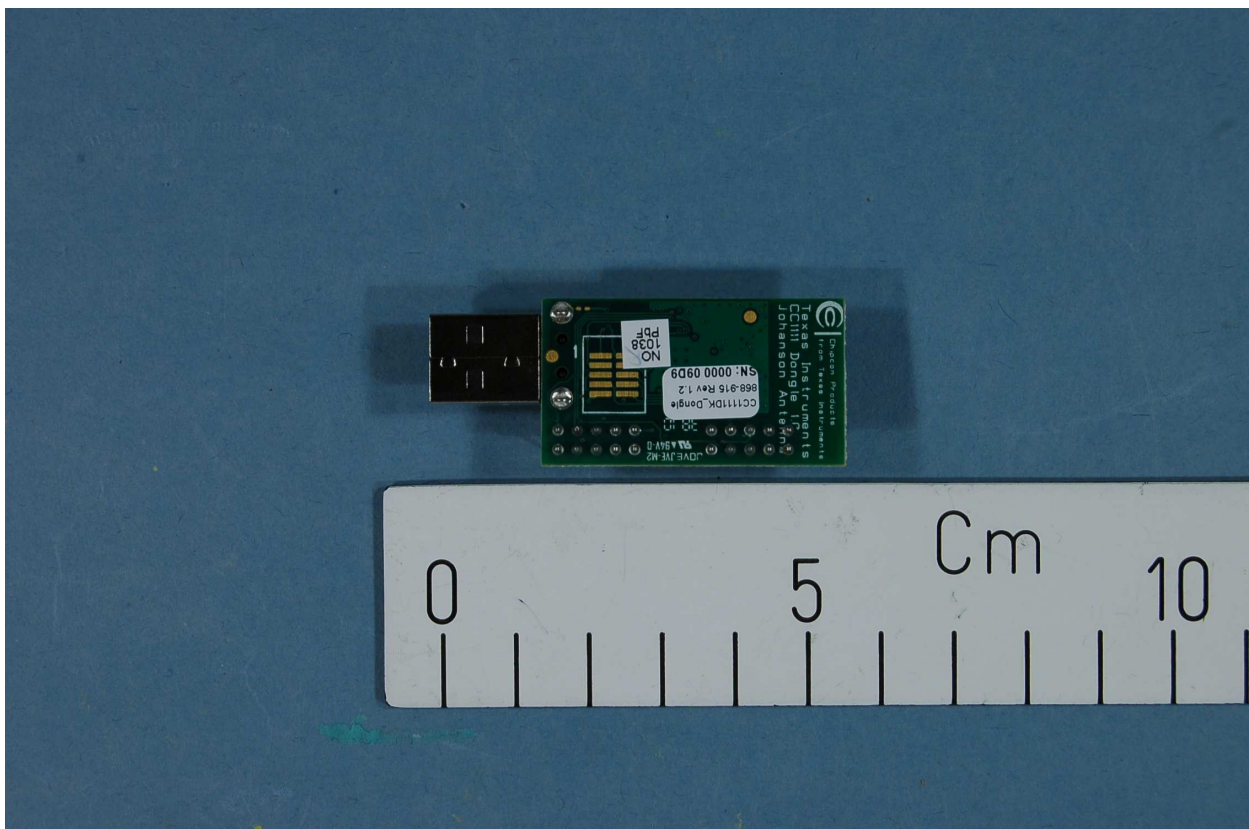

EXTERNAL PHOTOS – CC1111Dongle

CC1111 – USB Dongle

PHOTOS OF ACCESSORIES

USB battery jig