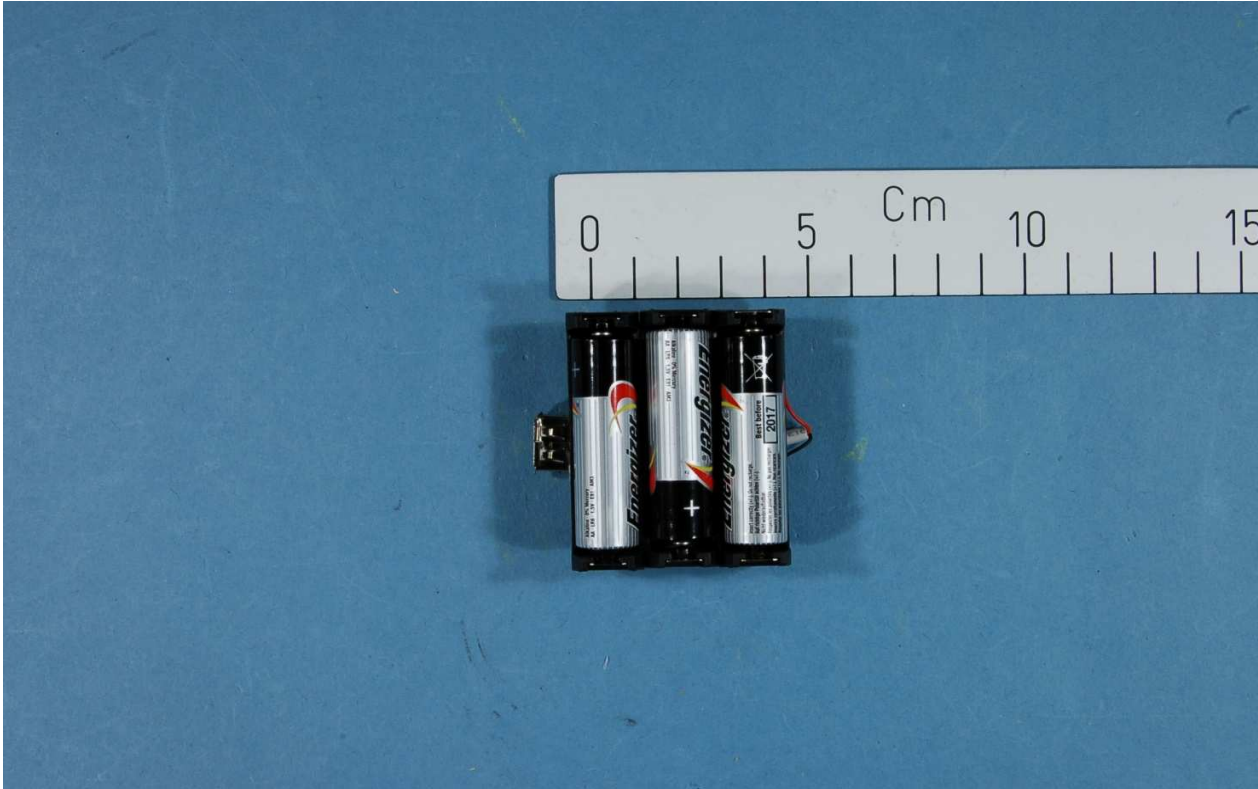

EXTERNAL PHOTOS – CC1111Dongle

CC1111 – USB Dongle

PHOTOS OF ACCESSORIES

USB battery jig