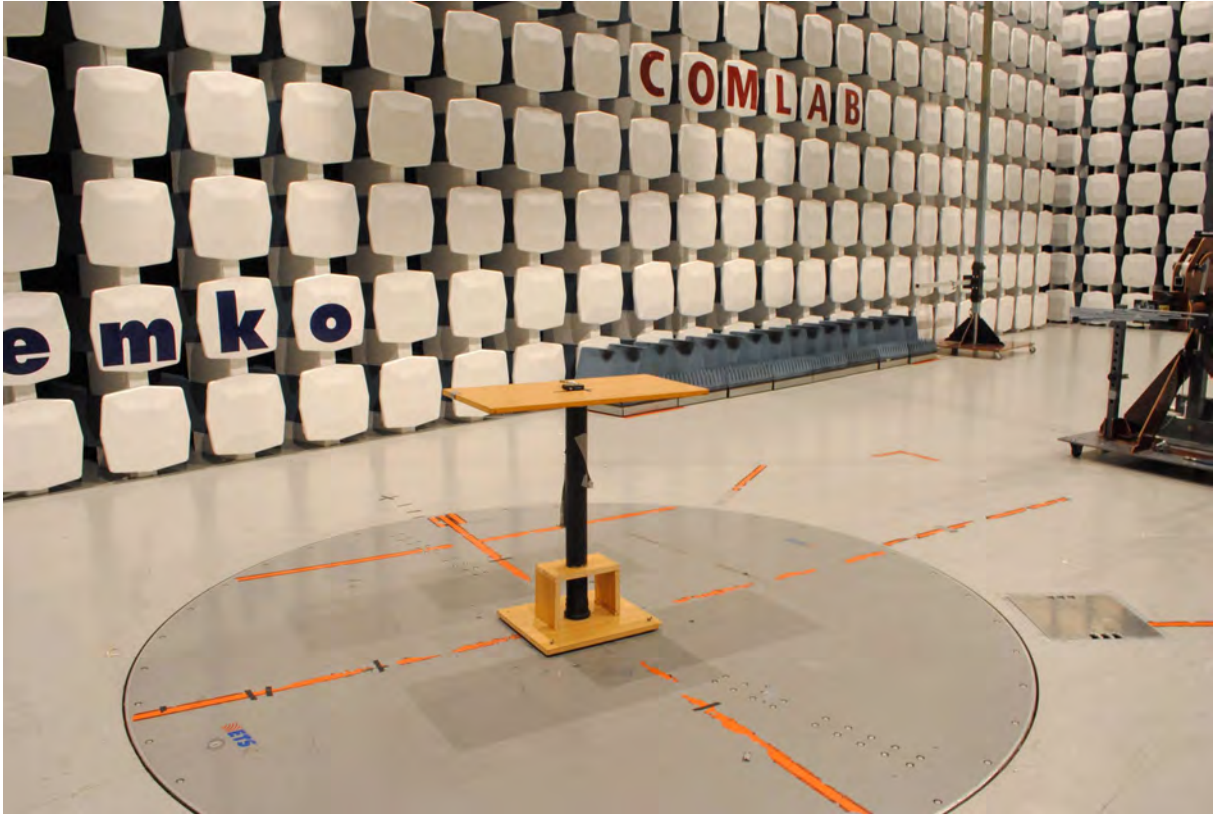

**PHOTOS OF TEST SET-UP**

Radiated emissions 30 - 1000MHz

Radiated Emissions Test – 1 - 10GHz