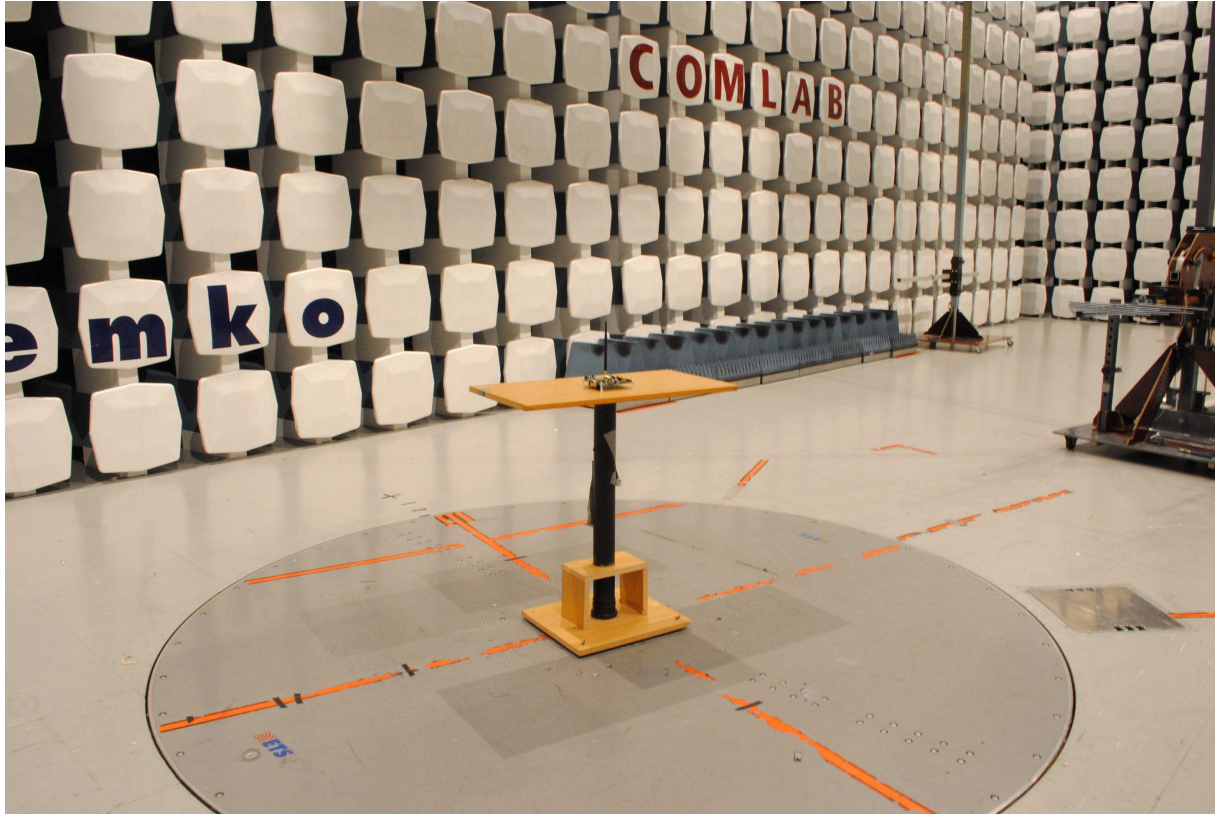

**PHOTOS OF TEST SET-UP**

Radiated emissions 30 - 1000MHz

Radiated Emissions Test – 1 - 10GHz