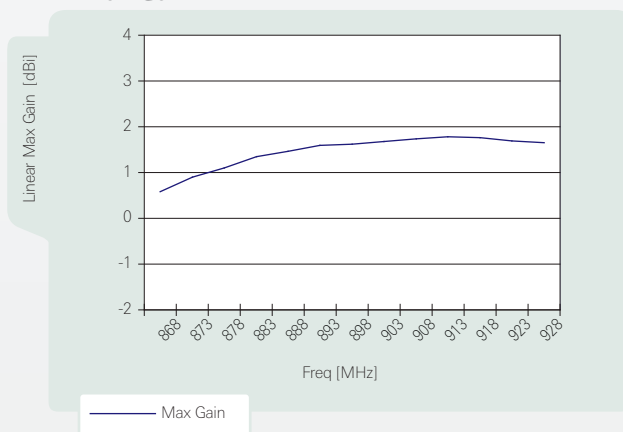

Max Gain

Pulse North Asia
3F, No. 198, Zhongyuan Rd
Zhongli City (32068)
Taoyuan Hsien
Taiwan (R.O.C.)
TEL: 886 3 4356768
FAX: 886 3 4356823

Asian Headquarters
B402, Shenzhen Academy
of Aerospace Tech Bldg
Tech-Innovation Internat'l
10th Kejianan Rd
High-Tech Zone
Nanshan District, Shenzhen
PR China
TEL: 86 755 33966678
FAX: 86 755 33966700

**Pulse (Suzhou) Wireless
Products Co, Ltd**
#99 Huo Ju Rd
(# 29 Bldg, 4th phase)
Suzhou New District
Science & Technology Industrial Park
Jiangsu Province
Suzhou 215009, PR China
TEL: 86 512 6807 9998
FAX: 86 512 6809 8023

**European Headquarters &
Automotive Headquarters**
Pulse GmbH & Co. KG
Zeppelinstrasse 15
Germany
TEL: +49 7032 7806 0
FAX: +49 7032 7806 12

Worldwide Headquarters
12220 World Trade Drive
San Diego, CA 92128
USA
Map from San Diego Airport
TEL: 858 674 8100
FAX: 858 674 8262

Antennas Larsen Brand
3611 NE 112th Ave
Vancouver, WA 98682
United States
TEL: 800 ANTENNA (USA)
800 268-3662
FAX: 800 525 6749