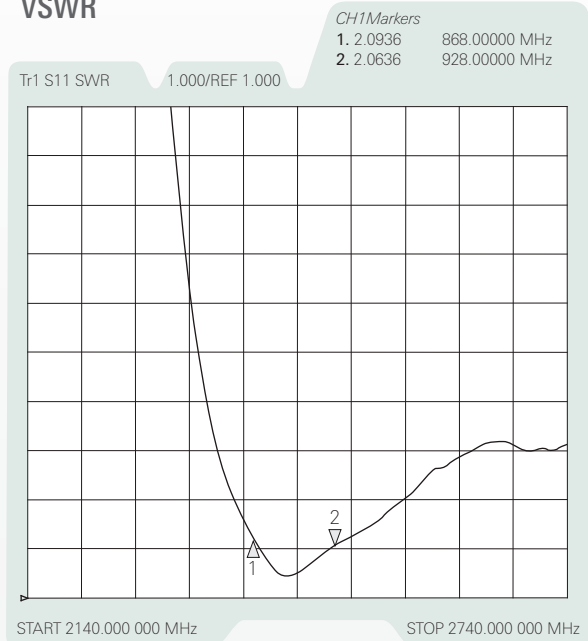

External Outdoor Antenna for 900MHz Application

Pulse Part Number: W5012

Typical Return Loss

VSWR

Max Gain

Pulse North Asia
3F, No. 198, Zhongyuan Rd
Zhongli City (32068)
Taoyuan Hsien
Taiwan (R.O.C.)
TEL: 886 3 4356768
FAX: 886 3 4356823

Asian Headquarters
B402, Shenzhen Academy
of Aerospace Tech Bldg
Tech-Innovation Internat'l
10th Kejianan Rd
High-Tech Zone
Nanshan District, Shenzhen
PR China
TEL: 86 755 33966678
FAX: 86 755 33966700

**Pulse (Suzhou) Wireless
Products Co, Ltd**
#99 Huo Ju Rd
(# 29 Bldg, 4th phase)
Suzhou New District
Science & Technology Industrial Park
Jiangsu Province
Suzhou 215009, PR China
TEL: 86 512 6807 9998
FAX: 86 512 6809 8023

**European Headquarters &
Automotive Headquarters**
Pulse GmbH & Co. KG
Zeppelinstrasse 15
Germany
TEL: +49 7032 7806 0
FAX: +49 7032 7806 12

Worldwide Headquarters
12220 World Trade Drive
San Diego, CA 92128
USA
Map from San Diego Airport
TEL: 858 674 8100
FAX: 858 674 8262

Antennas Larsen Brand
3611 NE 112th Ave
Vancouver, WA 98682
United States
TEL: 800 ANTENNA (USA)
800 268-3662
FAX: 800 525 6749