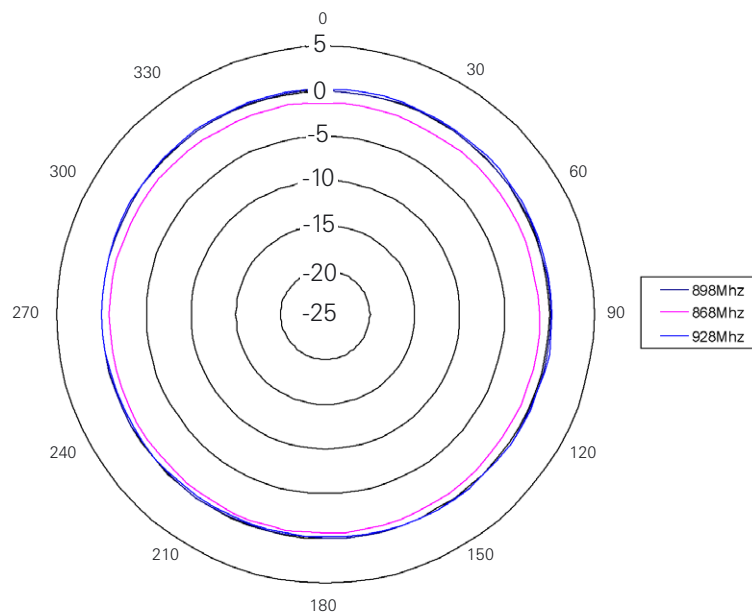

External Outdoor Antenna for 900MHz Application

Pulse Part Number: W5012

Typical Free Space Radiation Patterns

Horizontal Plane