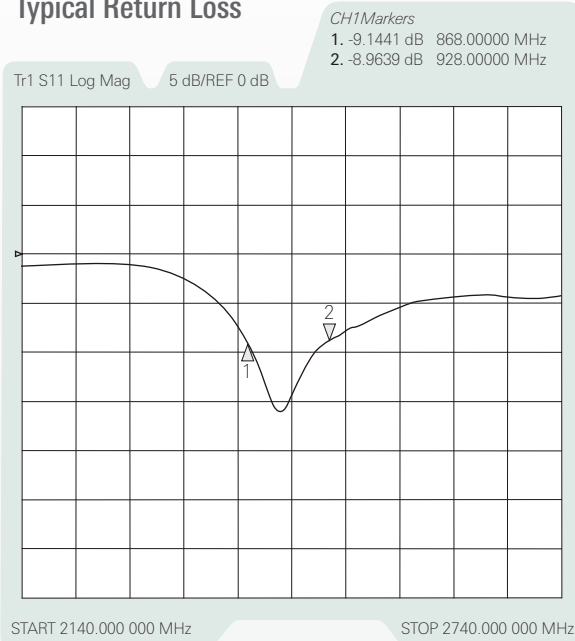

External Outdoor Antenna for 900MHz Application

Pulse Part Number: W5012

Typical Return Loss