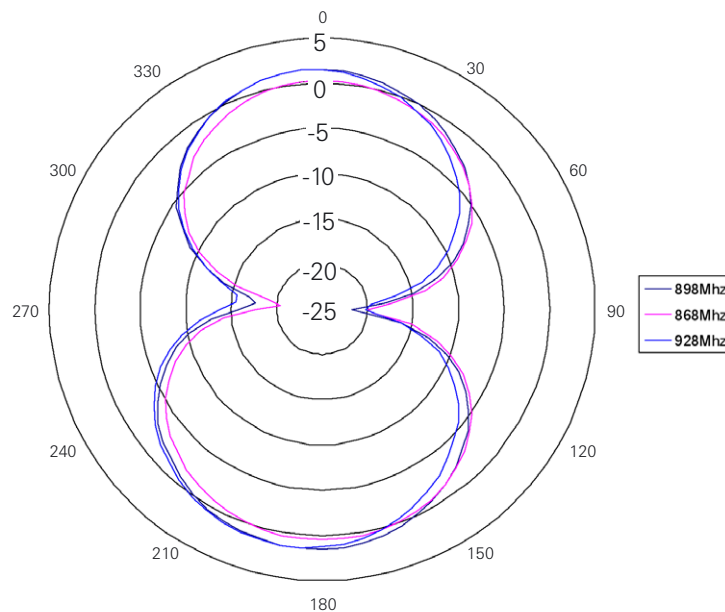

Antennas Larsen Brand
 3611 NE 112th Ave
 Vancouver, WA 98682
 United States
 TEL: 800 ANTENNA (USA)
 800 268-3662
 FAX: 800 525 6749

External Outdoor Antenna for 900MHz Application

Pulse Part Number: W5012

Typical Free Space Radiation Patterns

Horizontal Plane

Vertical Plane

Pulse North Asia
3F, No. 198, Zhongyuan Rd
Zhongli City (32068)
Taoyuan Hsien
Taiwan (R.O.C.)
TEL: 886 3 4356768
FAX: 886 3 4356823

Asian Headquarters
B402, Shenzhen Academy
of Aerospace Tech Bldg
Tech-Innovation Internat'l
10th Kejianan Rd
High-Tech Zone
Nanshan District, Shenzhen
PR China
TEL: 86 755 33966678
FAX: 86 755 33966700