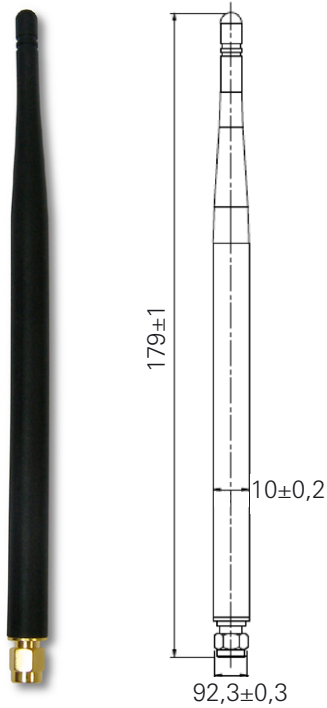

External Outdoor Antenna for 900MHz Application

Pulse Part Number: W5012

Features

- Antenna size: $\varnothing 10 \times 179 \text{mm}$
- Ingress Protection IP65
- UV protection
- RoHS Compliant Product

Applications

- ISM 900MHz
- Metering, Security, M2M Applications

Part Numbers:

P/N	Connector
W5012	Straight RP-SMA (Male Body, Female Pin)

Electrical specifications @ +25 °C

Typical free space performance

Frequency Range [MHz]	Max Gain [dBi]	Efficiency [%]	Return loss min. [dB]	Impedance [Ω]	Operating Temperature [°C]
868-928	2.0	60	-8.0	50	-40 to +85