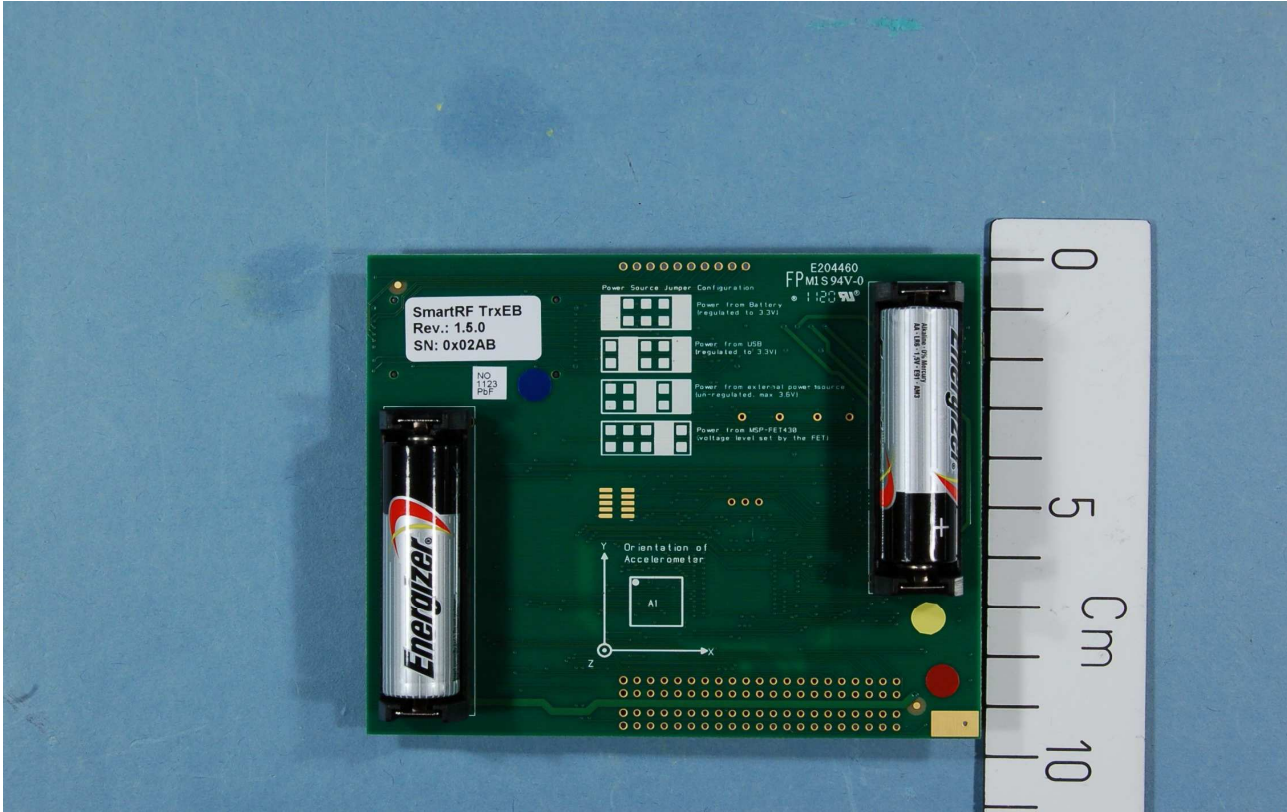

EXTERNAL PHOTOS – CC1101EM- with TrxEB

CC1101EM – with TrxEB

Whip antenna

PHOTOS OF ACCESSORIES

Evaluation board – Front

Evaluation board - rear