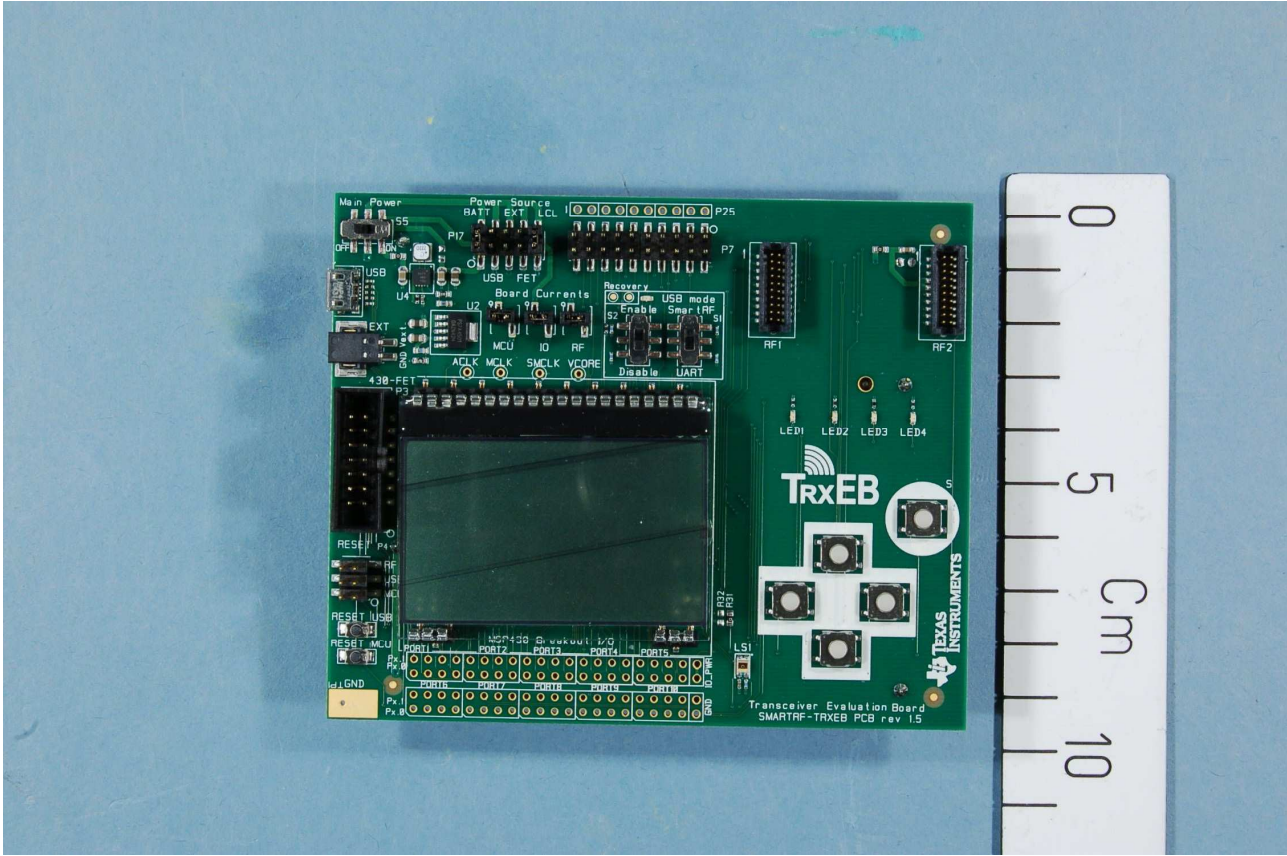

EXTERNAL PHOTOS – CC1101EM- with TrxEB

CC1101EM – with TrxEB

Whip antenna

PHOTOS OF ACCESSORIES

Evaluation board – Front

Evaluation board - rear