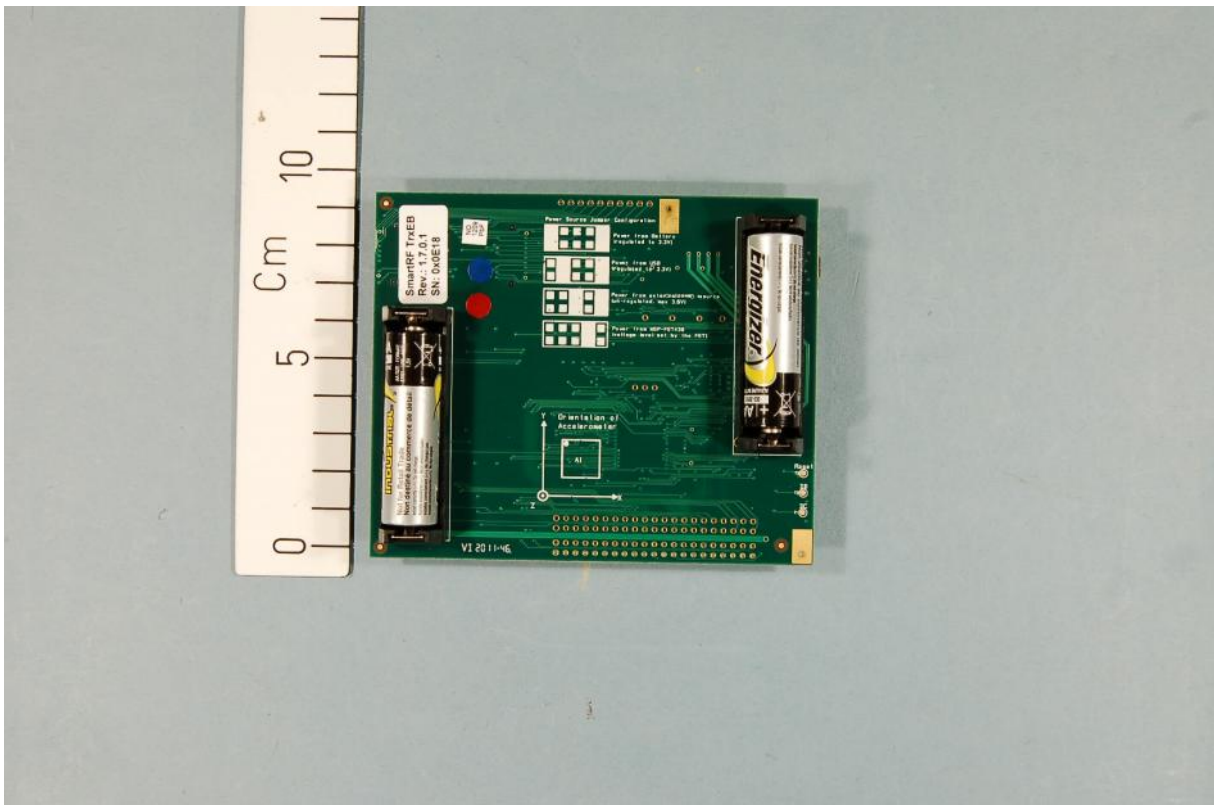

INTERNAL PHOTOS – CC1101-CC1190EM-915

Antenna

CC1101-CC1190EM-915, hosted on TrxEB

TrxEB with 2xAA Batteries