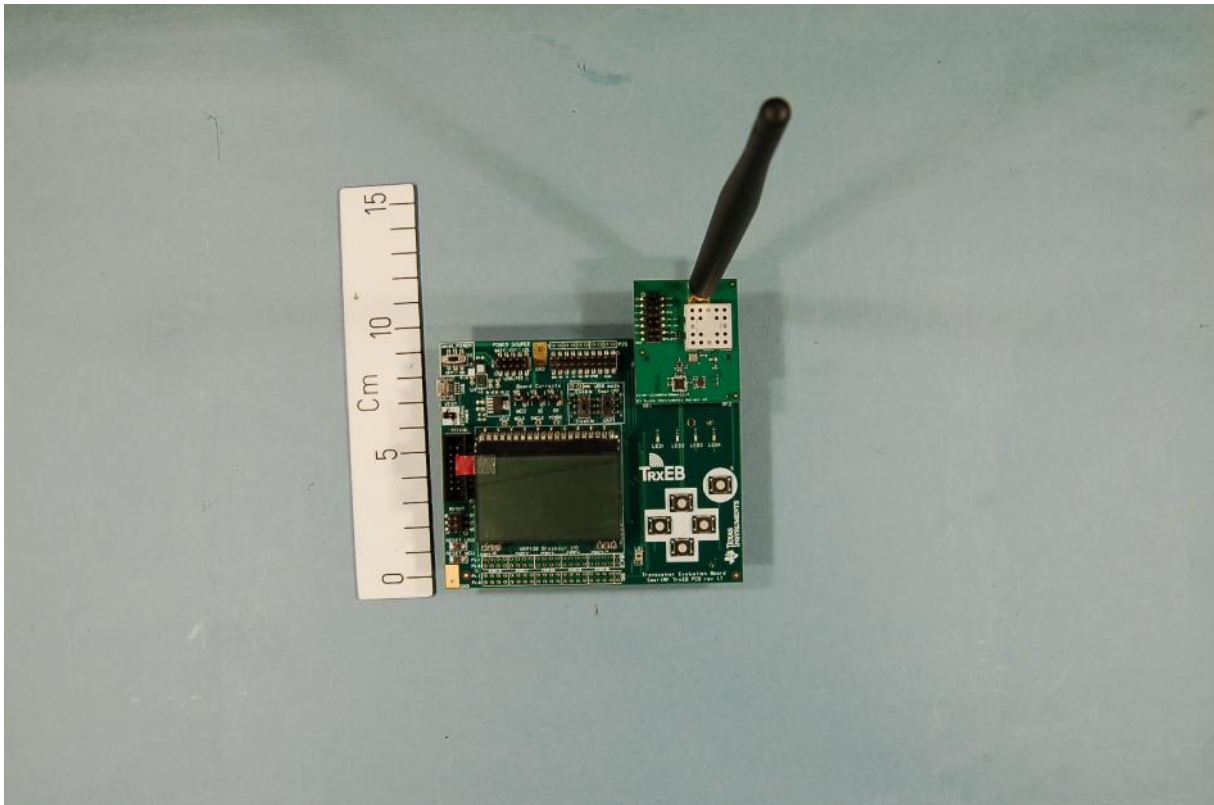

INTERNAL PHOTOS – CC1101-CC1190EM-915

Antenna

CC1101-CC1190EM-915, hosted on TrxEB

TrxEB with 2xAA Batteries