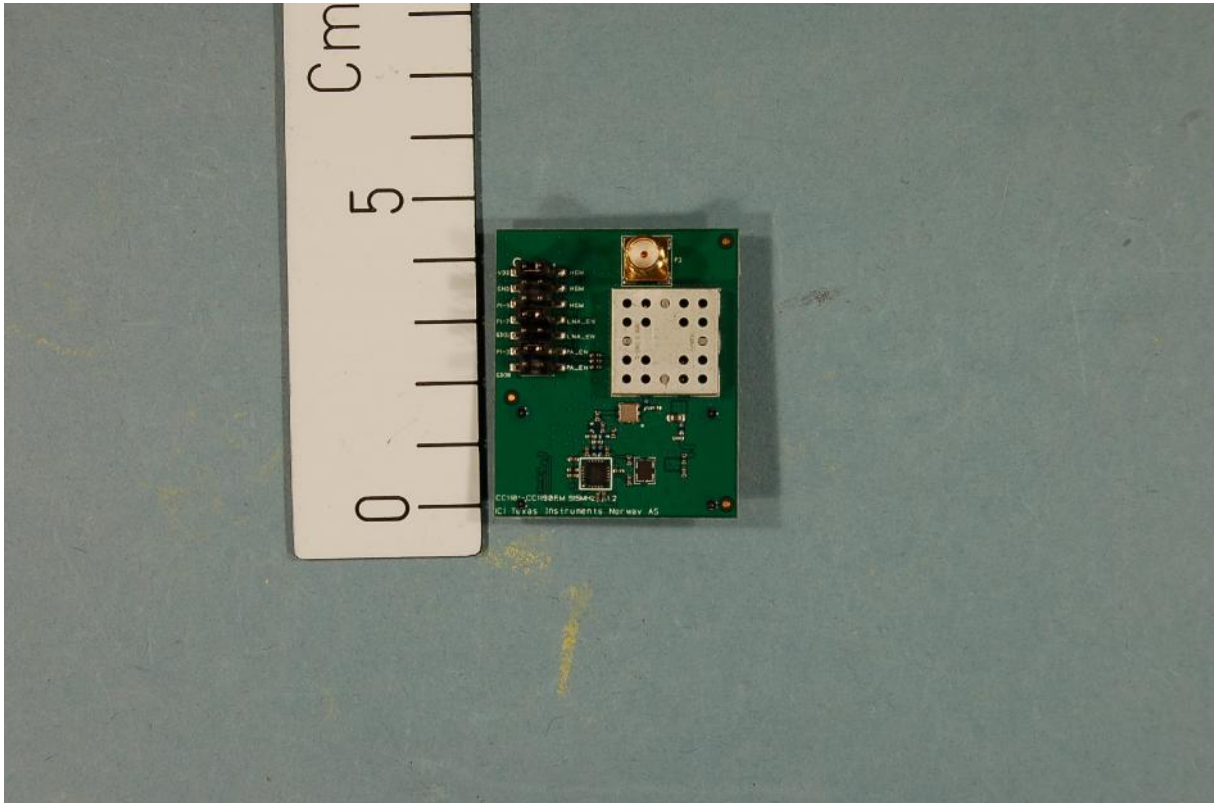

INTERNAL PHOTOS – CC1101-CC1190EM-915

Antenna

CC1101-CC1190EM-915, hosted on TrxEB

TrxEB with 2xAA Batteries