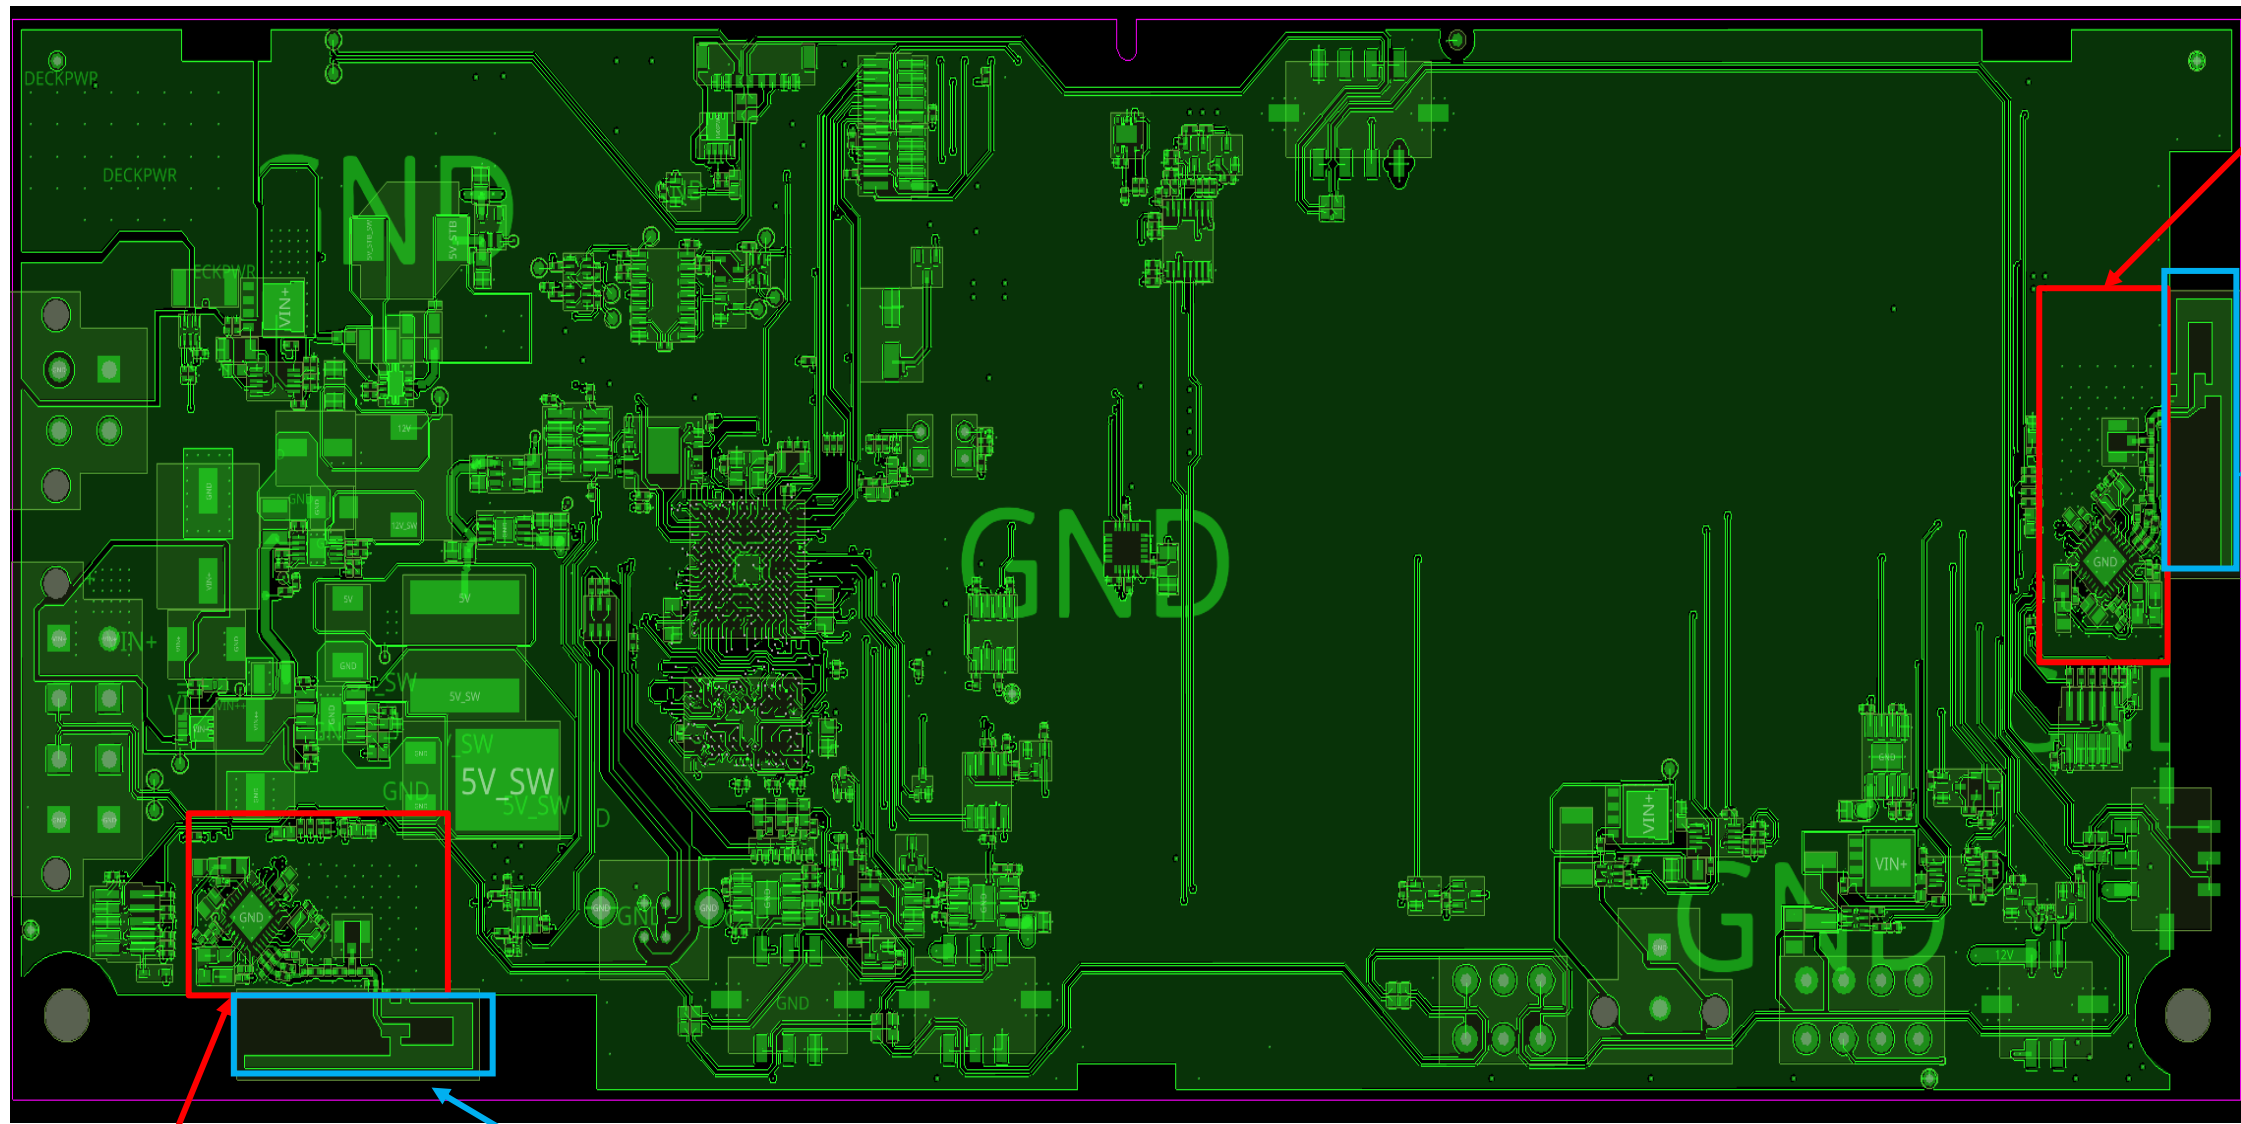

Internal Images Application Board Type 2

ZASHQ-BLE-1F

23307-HQBLF

211129

Layer View - TOP

Radio part

Antenna

Radio part

Antenna

Layer View - BOTTOM