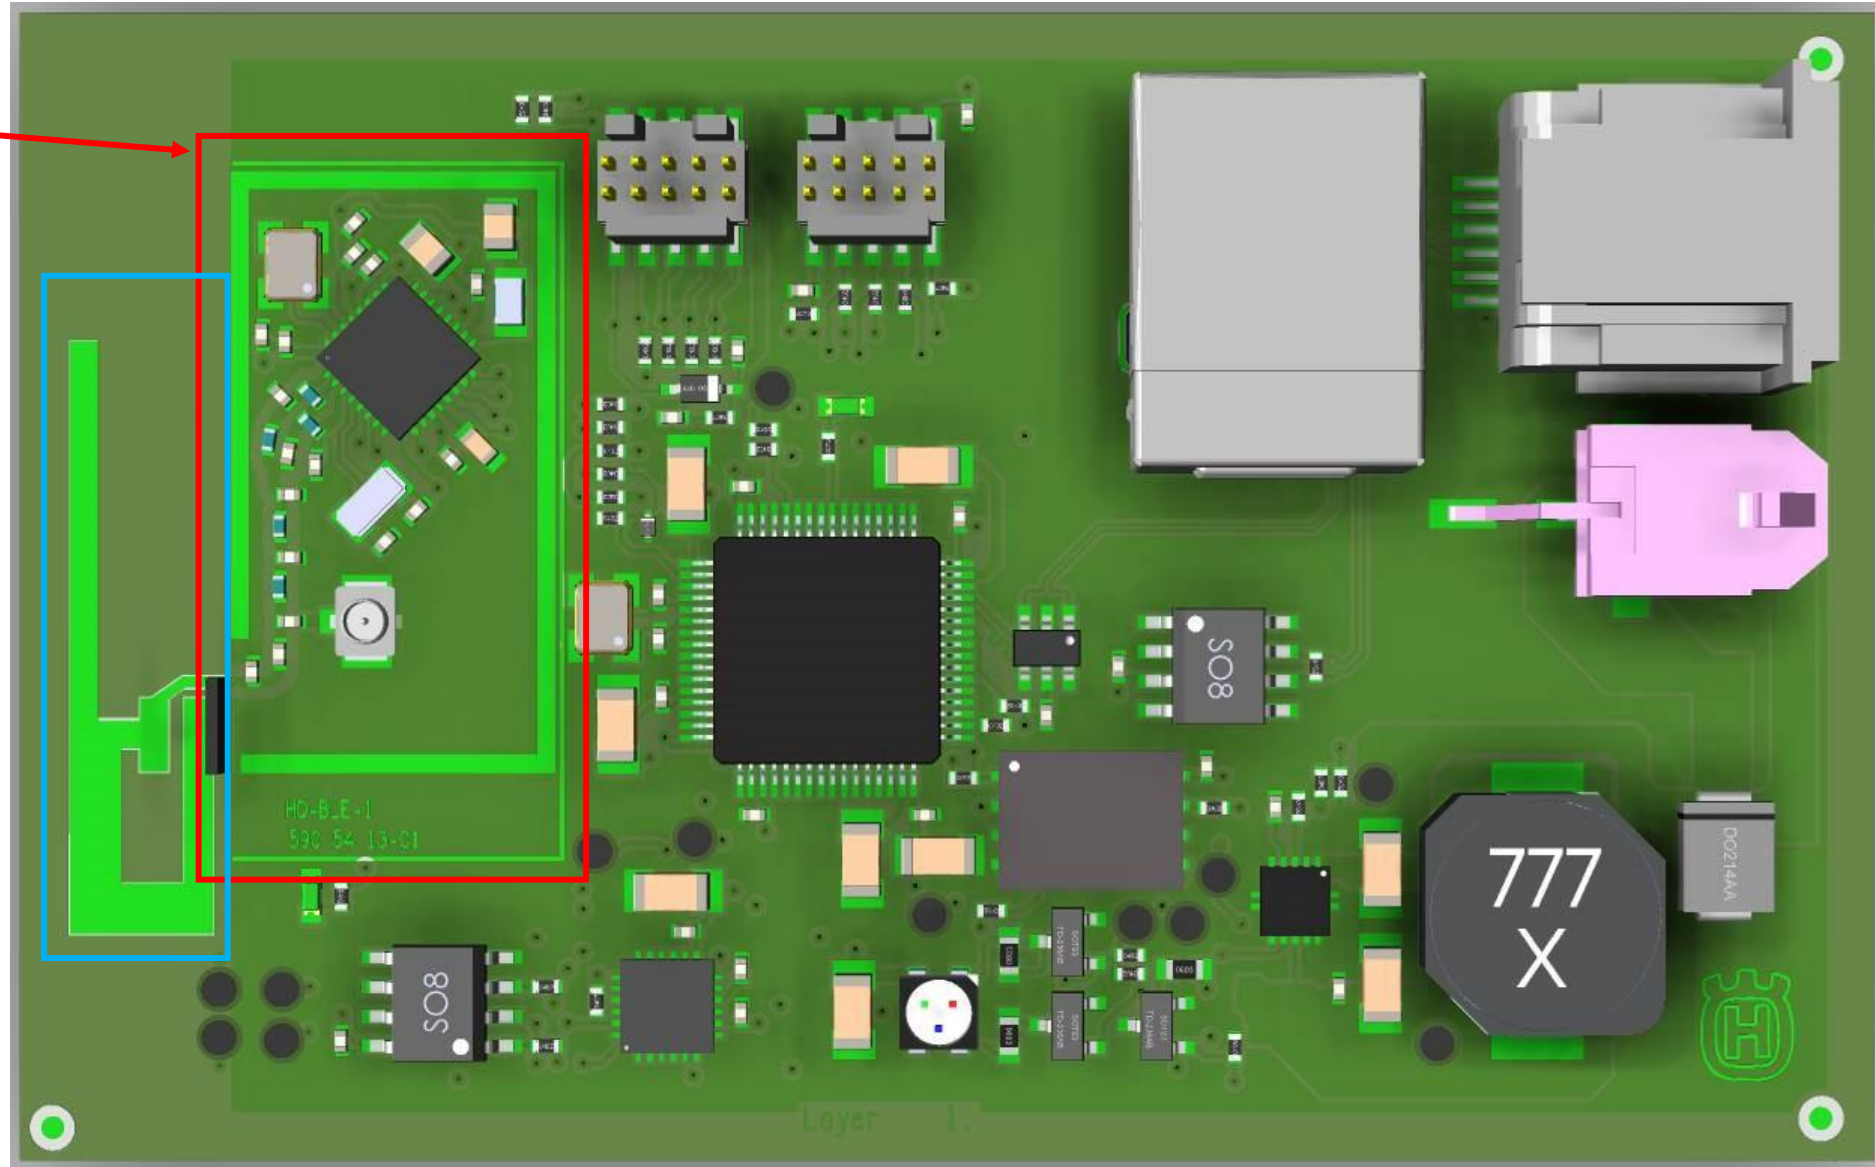

Internal and External Images

Base Station Board Type 1

ZASHQ-BLE-1D

23307-HQBLE1D

210517

Radio part

Antenna

598 01 59-01D

Base Station Board Type 1
REV 598 01 60-01

FCC ID: ZASHQ-BLE-1D
IC: 23307-HQBLE1D

210430026

Radio part

Antenna

Γαλαξί 4

598 01 59-01D