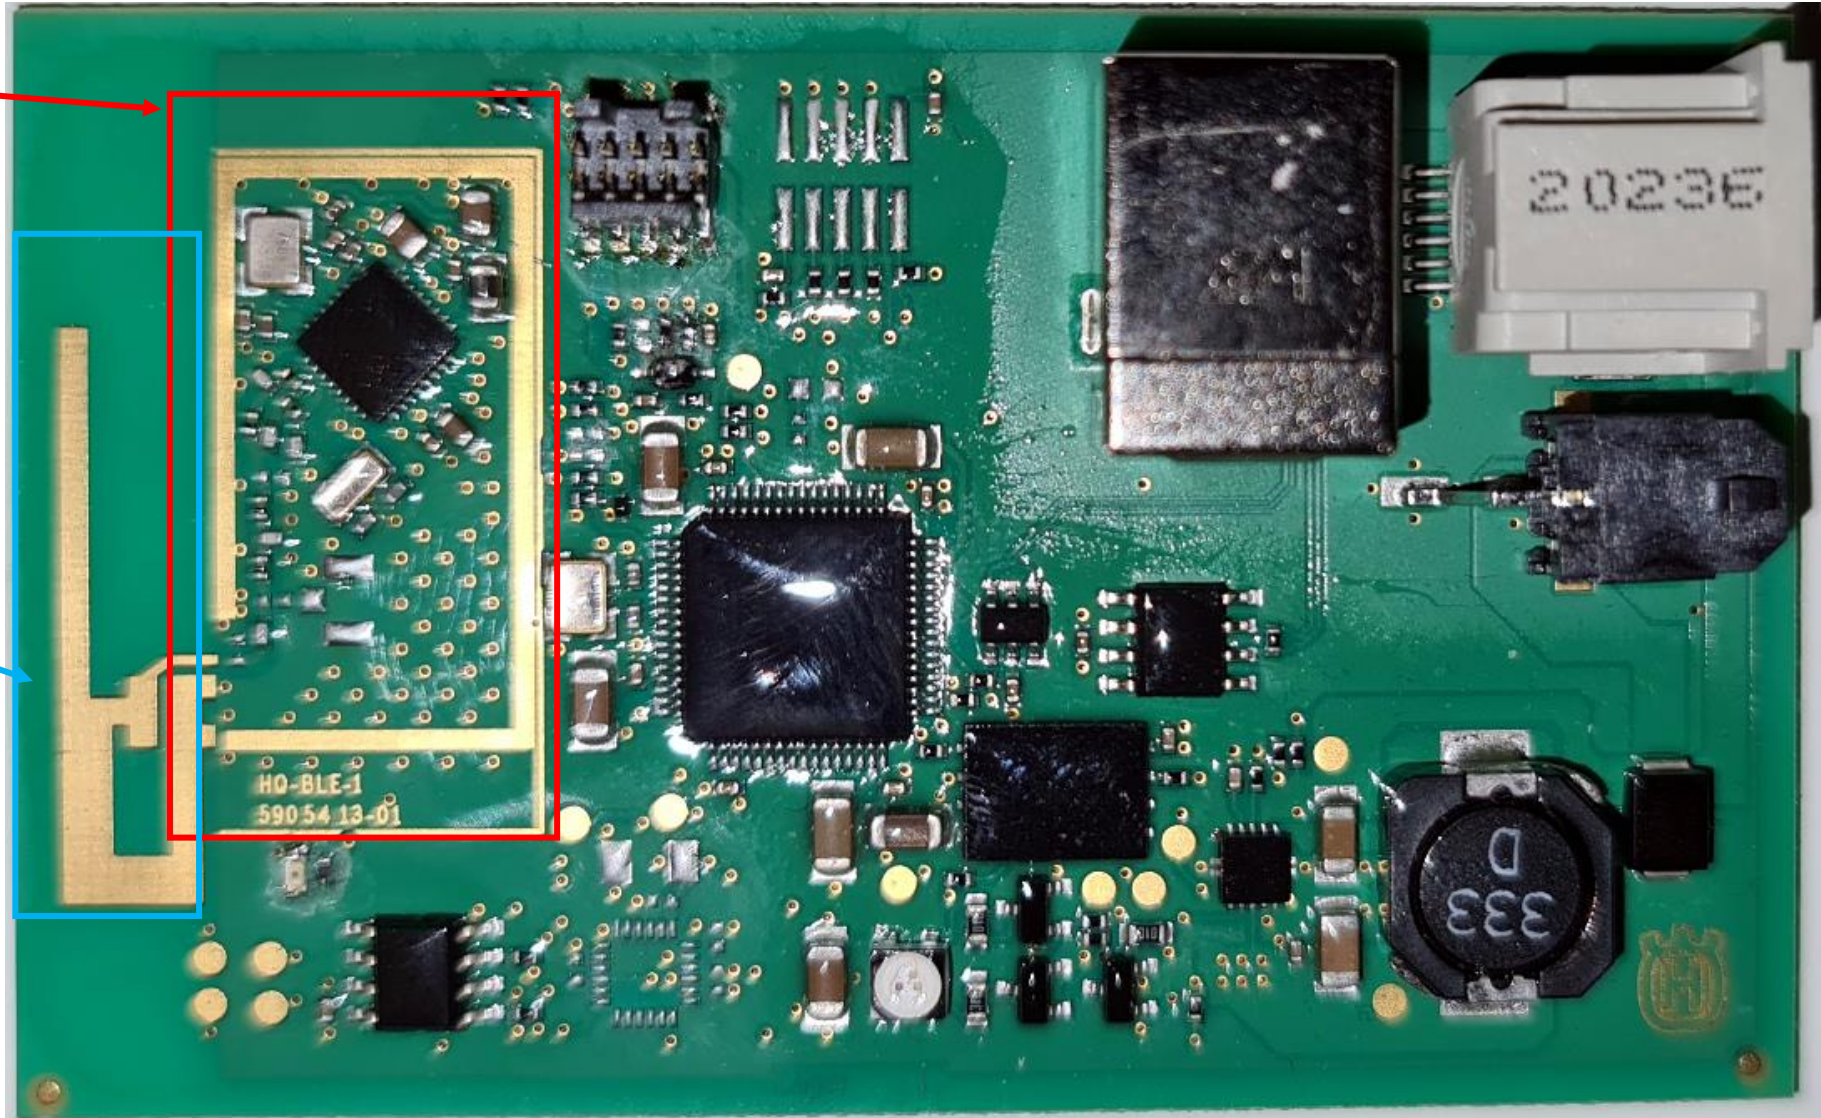

Internal and External Images

Base Station Board Type 1

ZASHQ-BLE-1D

23307-HQBLE1D

210517

Radio part

Antenna

598 01 59-01D

Base Station Board Type 1
REV 598 01 60-01

FCC ID: ZASHQ-BLE-1D
IC: 23307-HQBLE1D

210430026

Radio part

Antenna

Γαλαξί 4

598 01 59-01D