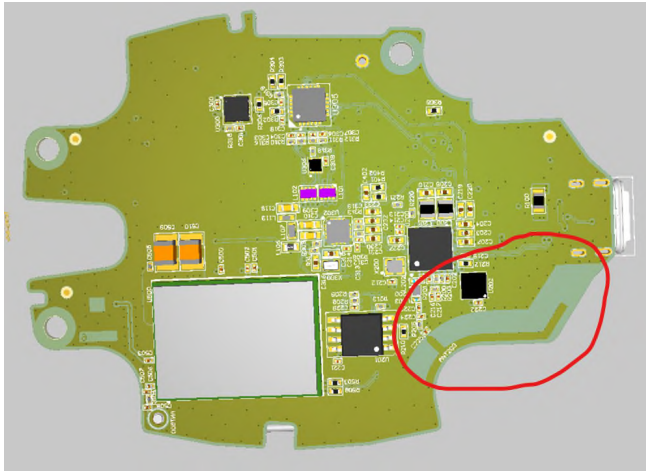

1 X-Com Active

Models: (HP500C-1, HP500C-2)
3 antennas. 1 BT and two Dect

1.1 BT antenna:

Custom antenna Integrated in PCB.
Antenna gain:4dBi

1.2 Dect antenna:

Custom antenna. Made of 1,25mm copper wire
Antenna gain: 4dBi