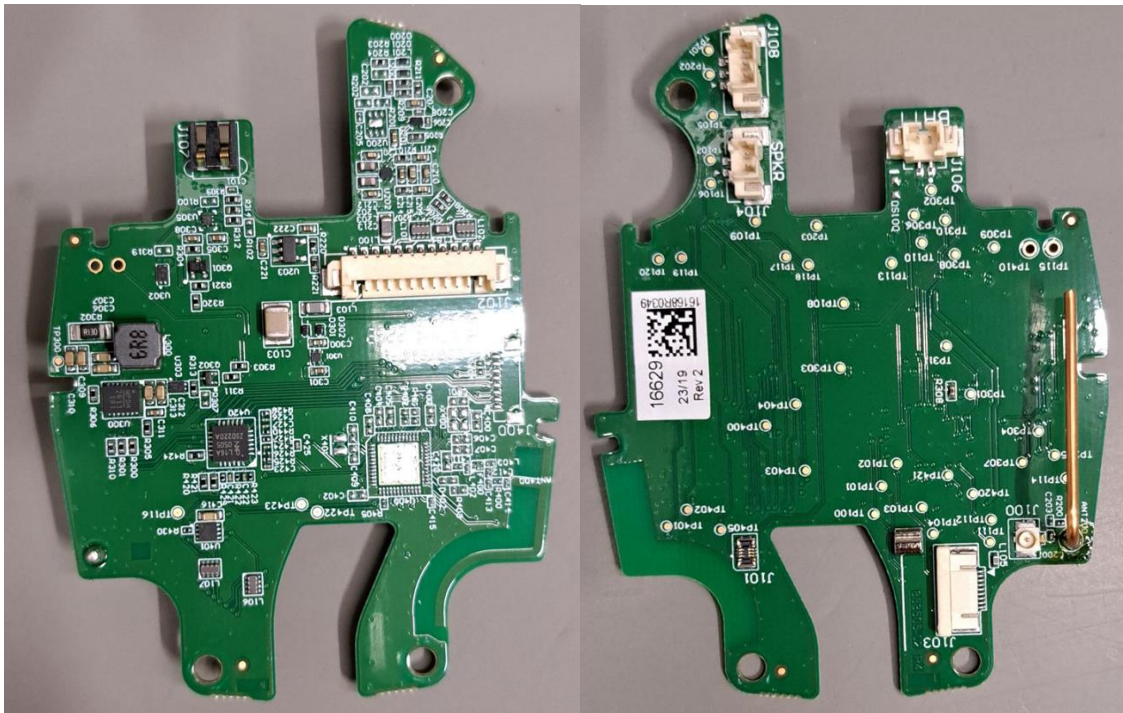

1 Models

	X-Com Active headband	X-Com Active Helmet
Article Number	HP500C-1	HP500C-2

2 Model Difference

2.1 Headband/Helmet mounted.

The difference is the mounting of the hearing protection.

Left is headband mounted

Right is helmet/cap mounted

The cable on headband model is 520mm total length and Helmet cable is 910mm in total length.

HP500C-1 :

HP500C-2

2.1.1 X-Com Active HP500C-1

2.1.1.1 External view

2.1.1.2 Internal view

2.1.1.3 PCBA Left side

2.1.1.4 PCBA Right side

2.1.2 X-Com Active HP500C-2

2.1.2.1 External view

2.1.2.2 Internal view

2.1.2.3 PCBA Left side

2.1.2.4 PCBA Right side