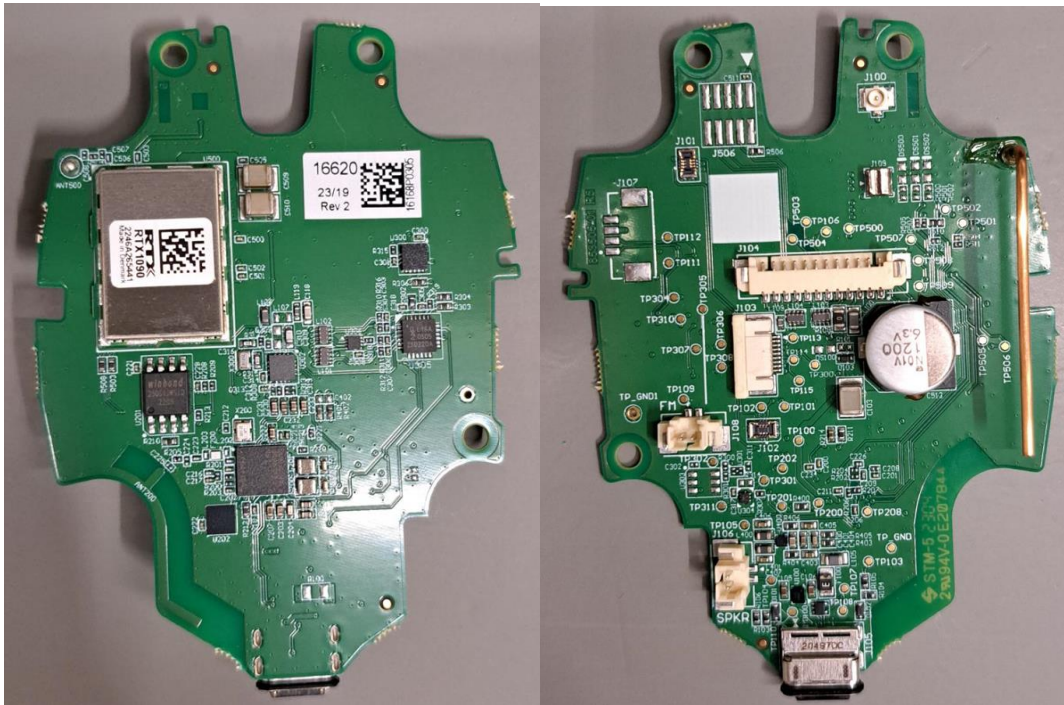

1 Models

	X-Com Active headband	X-Com Active Helmet
Article Number	HP500C-1	HP500C-2

2 Model Difference

2.1 Headband/Helmet mounted.

The difference is the mounting of the hearing protection.

Left is headband mounted

Right is helmet/cap mounted

The cable on headband model is 520mm total length and Helmet cable is 910mm in total length.

HP500C-1 :

HP500C-2

2.1.1 X-Com Active HP500C-1

2.1.1.1 External view

2.1.1.2 Internal view

2.1.1.3 PCBA Left side

2.1.1.4 PCBA Right side

2.1.2 X-Com Active HP500C-2

2.1.2.1 External view

2.1.2.2 Internal view

2.1.2.3 PCBA Left side

2.1.2.4 PCBA Right side