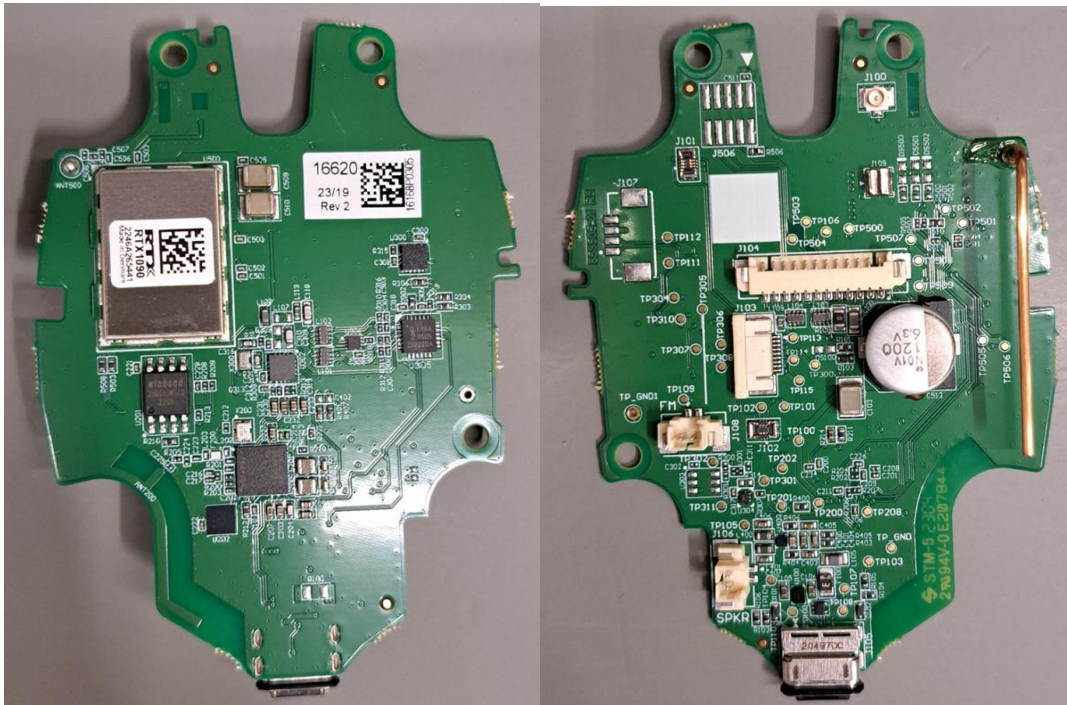

1 Models

	X-Com Active headband	X-Com Active Helmet
Article Number	HP500C-1	HP500C-2

2 Model Difference

2.1 Headband/Helmet mounted.

The difference is the mounting of the hearing protection.

Left is headband mounted

Right is helmet/cap mounted

The cable on headband model is 520mm total length and Helmet cable is 910mm in total length.

HP500C-1 :

HP500C-2

2.1.1 X-Com Active HP500C-1

2.1.1.1 External view

2.1.1.2 Internal view

2.1.1.3 PCBA Left side

2.1.1.4 PCBA Right side

2.1.2 X-Com Active HP500C-2

2.1.2.1 External view

2.1.2.2 Internal view

2.1.2.3 PCBA Left side

2.1.2.4 PCBA Right side