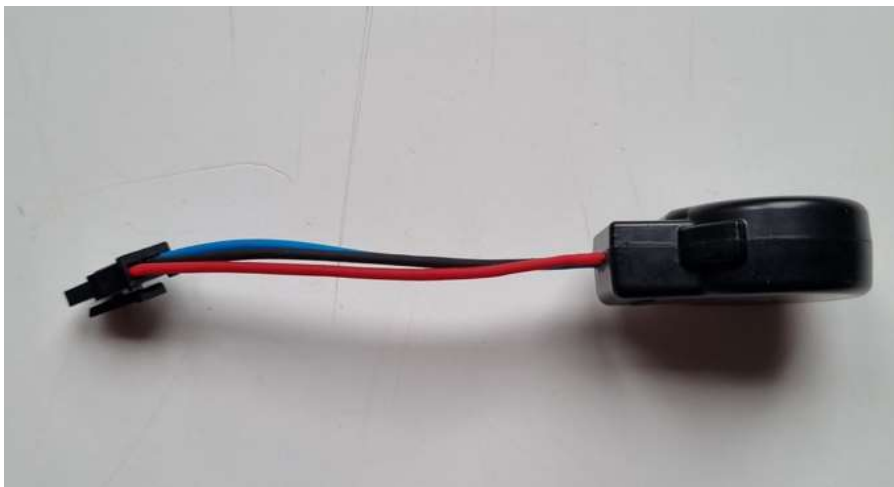

Exhibit 3 – External Photos

Husqvarna Connectivity Device

FCC ID ZAS-HQ-CD1

IC: 23307-HQCD1

HVIN: 5.7.2-R5D, 5.7.3-R5D

1 External Photos - HVIN: 5.7.2-R5D

Picture 1 Top view

Picture 2 Bottom view

Picture 3 Front view

Picture 4 Right view

Picture 5 Left view

Picture 6 Rear view

2 External Photos - HVIN: 5.7.3-R5D

Picture 7 Top view

Picture 8 Bottom view

Picture 9 Front view