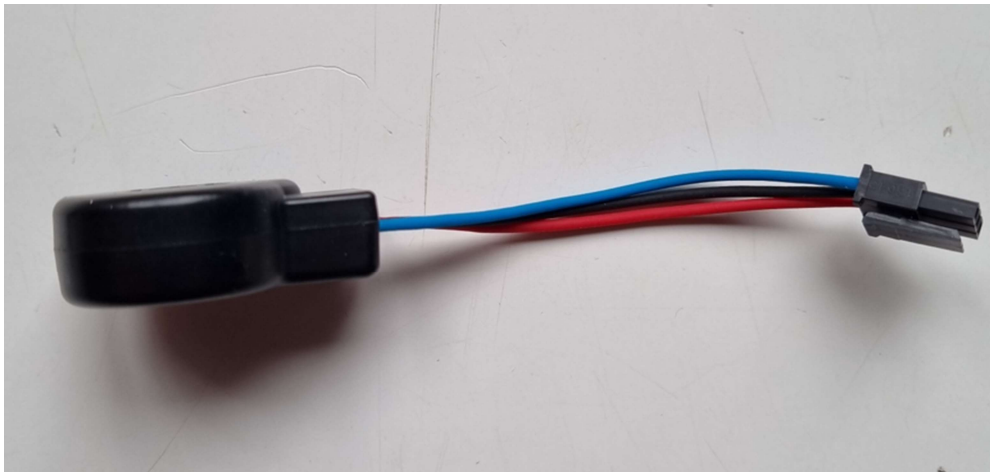

Exhibit 3 – External Photos

Husqvarna Connectivity Device

FCC ID ZAS-HQ-CD1

IC: 23307-HQCD1

HVIN: 5.7.2-R5D, 5.7.3-R5D

1 External Photos - HVIN: 5.7.2-R5D

Picture 1 Top view

Picture 2 Bottom view

Picture 3 Front view

Picture 4 Right view

Picture 5 Left view

Picture 6 Rear view

2 External Photos - HVIN: 5.7.3-R5D

Picture 7 Top view

Picture 8 Bottom view

Picture 9 Front view