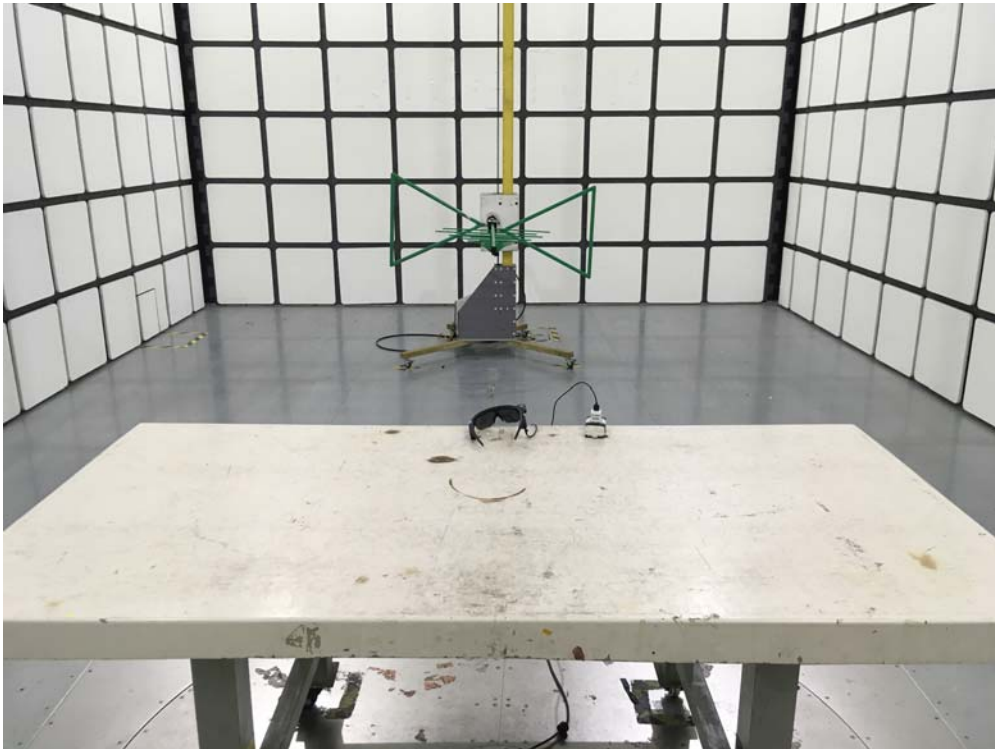

FCC Part15.247&IC Test Setup Photograph

Test Mode: Mode 1

Description: Front View of Conducted emission Test Setup

Test Mode: Mode 1

Description: Side View of Conducted emission Test Setup

Description: Radiated Emission Test Setup for Below 1GHz

Description: Radiated Emission Test Setup for 1~18GHz

Description: Radiated Emission Test Setup for Above 18GHz