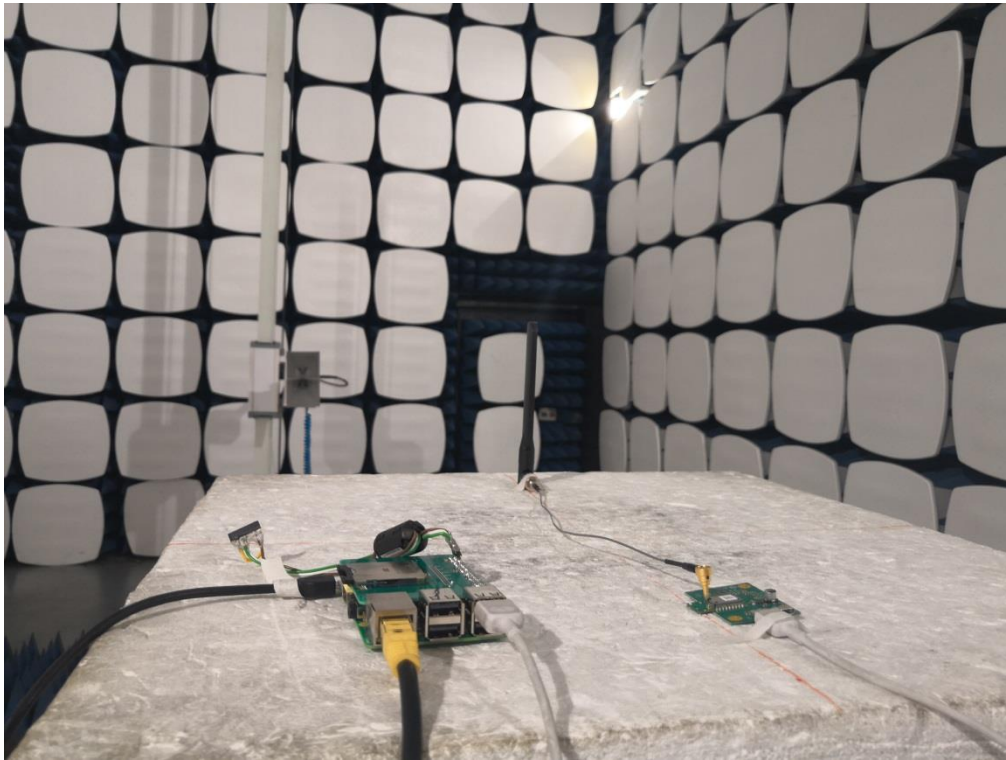

## 7 Test Setup Photo

Radiated Spurious Emission(for External ANT A)  
Below 1GHz

Below 1GHz

**Radiated Spurious Emission(for External ANT A)**  
Above 1GHz

**Radiated Spurious Emission(for External ANT B)**  
Below 1GHz

**Radiated Spurious Emission(for External ANT B)**  
Below 1GHz

Above 1GHz

**Radiated Spurious Emission(for Ceramic ANT)**  
Below 1GHz

Below 1GHz

Above 1GHz

## Conducted Emission