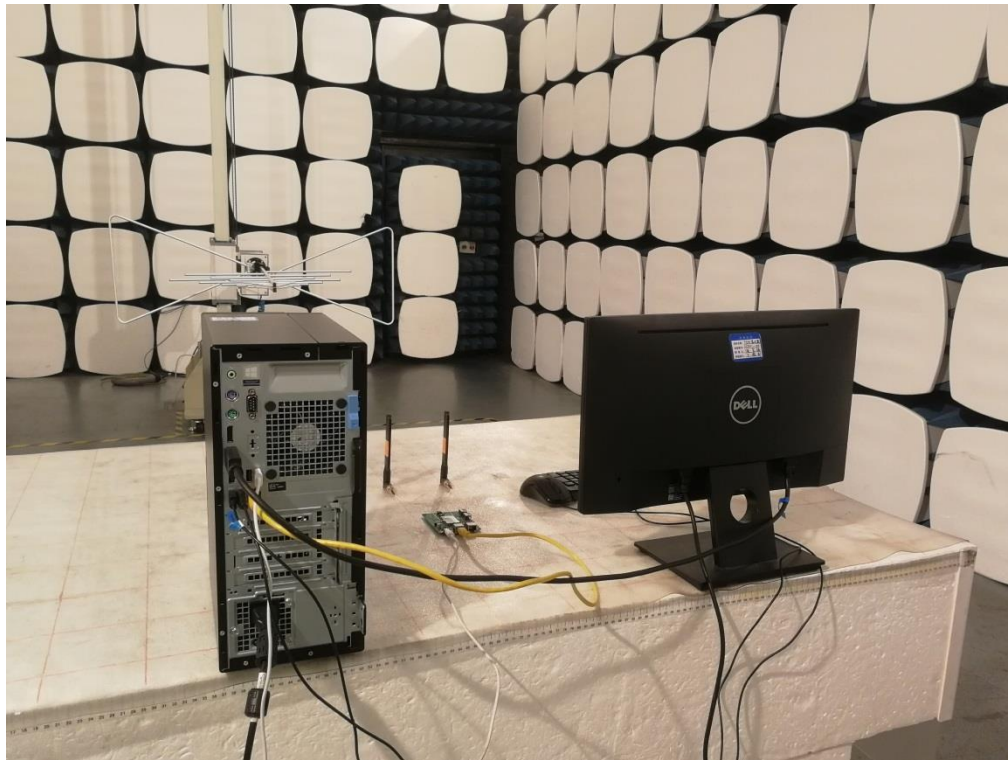

7 Test Setup Photo

Radiated Spurious Emission (Ceramic Antenna)
Below 1GHz

Above 1GHz

Radiated Spurious Emission (Flex Antenna) Below 1GHz

Above 1GHz

Radiated Spurious Emission (Whip Antenna) Below 1GHz

Above 1GHz

Conducted Emission

8 EUT Constructional Details

Reference to the test report No.: CCISE200308001

-----End of report-----