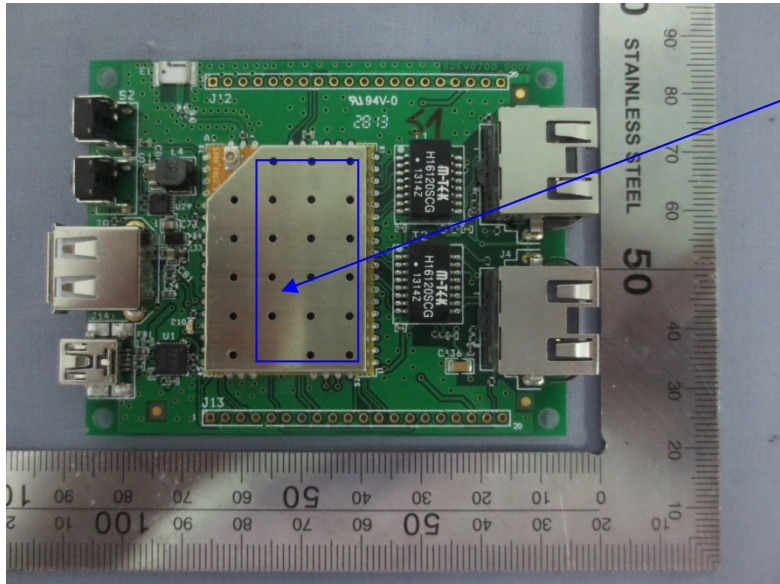

Label and Label Location

Model: Carambola 2

MAC:0123456789AB
FCC ID: Z9W-CM2
IC:11468A-CM2

FC **CE**
Made in China

Size: 40mm X 20mm

Label Location