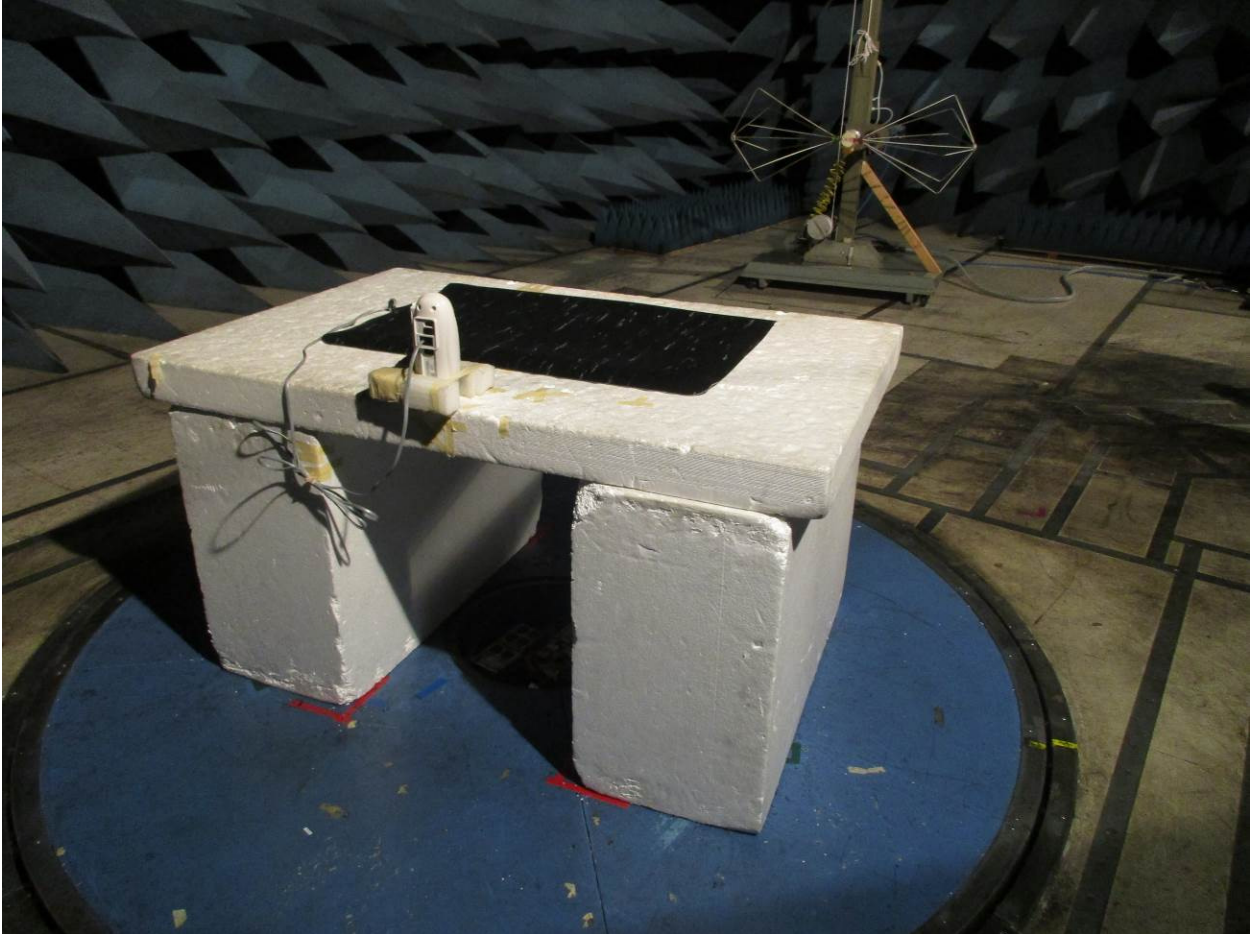

Excellence in Compliance Testing

Certification Exhibit

**FCC ID: Z90-FAS1541
IC: 10060A-FAS1541**

**FCC Rule Part: 15.209
ISED Canada Radio Standards Specification: RSS-210**

ACS Project: 16-2029

**Manufacturer: UltraClenz, LLC
Model: FAS1541-00**

Test Setup Photos

Figure 1: Radiated Emissions – Front View

Figure 2: Radiated Emissions – Back View – 9kHz – 30 MHz

Figure 3: Radiated Emissions – Back View – 30 MHz – 200 MHz

Figure 4: Radiated Emissions – Back View – 200 MHz – 1 GHz