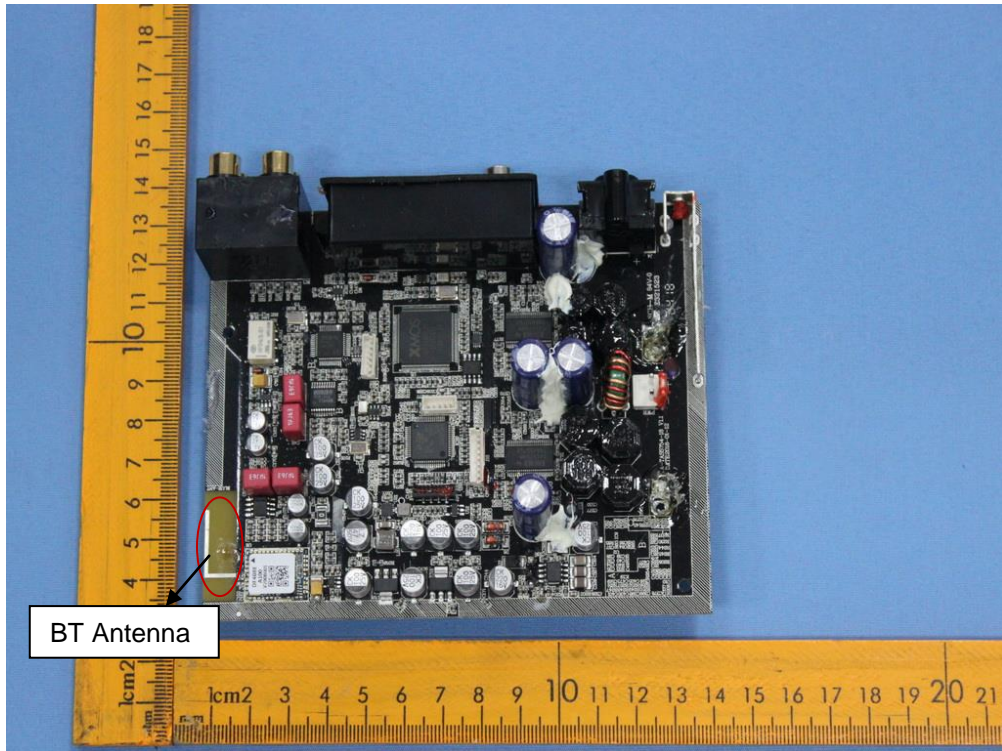

Type Designation: A100, A100S  
FCC ID: Z9G-EDF70  
Canada IC: 10004A-EDF70

Type Designation: A100, A100S  
FCC ID: Z9G-EDF70  
Canada IC: 10004A-EDF70

Type Designation: A100, A100S  
FCC ID: Z9G-EDF70  
Canada IC: 10004A-EDF70

Type Designation: A100, A100S  
FCC ID: Z9G-EDF70  
Canada IC: 10004A-EDF70

Type Designation: A100, A100S  
FCC ID: Z9G-EDF70  
Canada IC: 10004A-EDF70