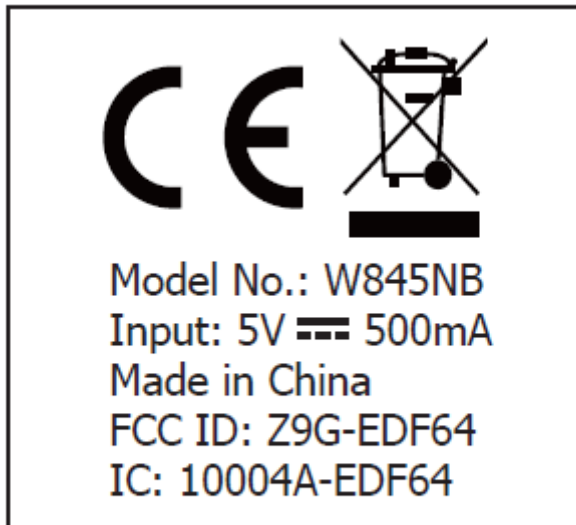

Label:

Size: 22*20mm

Label Location: