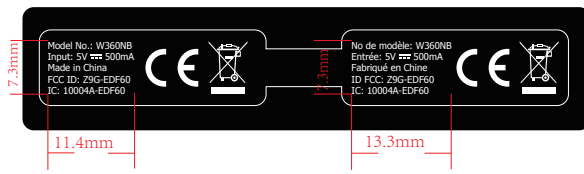

W360NB LB-007-W0360N-00
SizeL 75*16mm

Label Location: