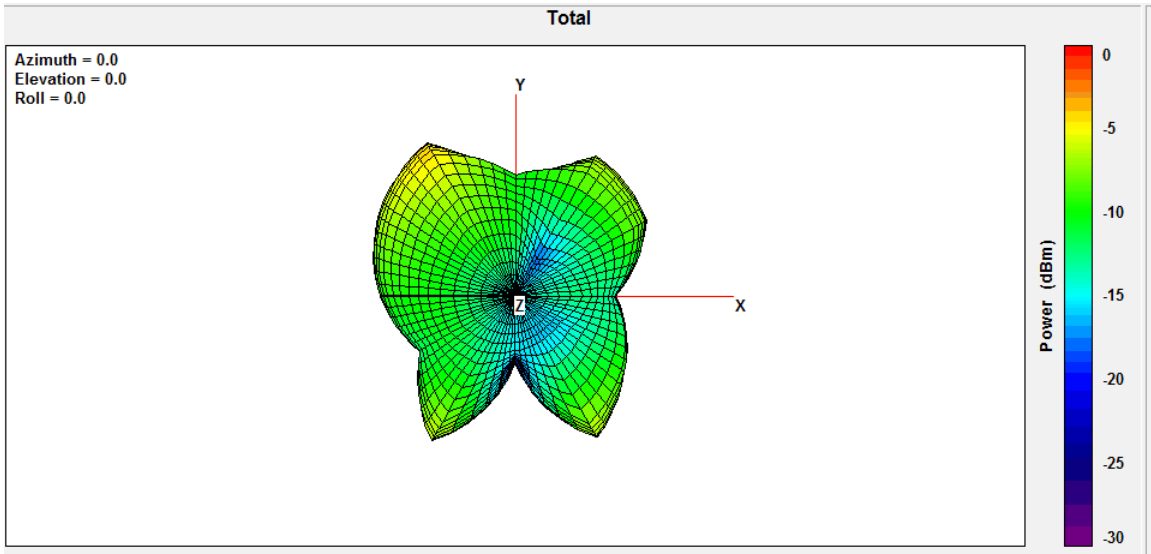

3. Gain & Pattern

	Frequency (MHz)	Efficiency (%)	Gain (dBi)
2.4G	2400	13.74	-3.28
	2410	14.29	-2.93
	2420	15.68	-2.41
	2430	18.08	-1.68
	2440	19.15	-1.23
	2450	19.43	-1.17
	2460	20.14	-0.81
	2470	20.85	-0.50
	2480	22.19	-0.29