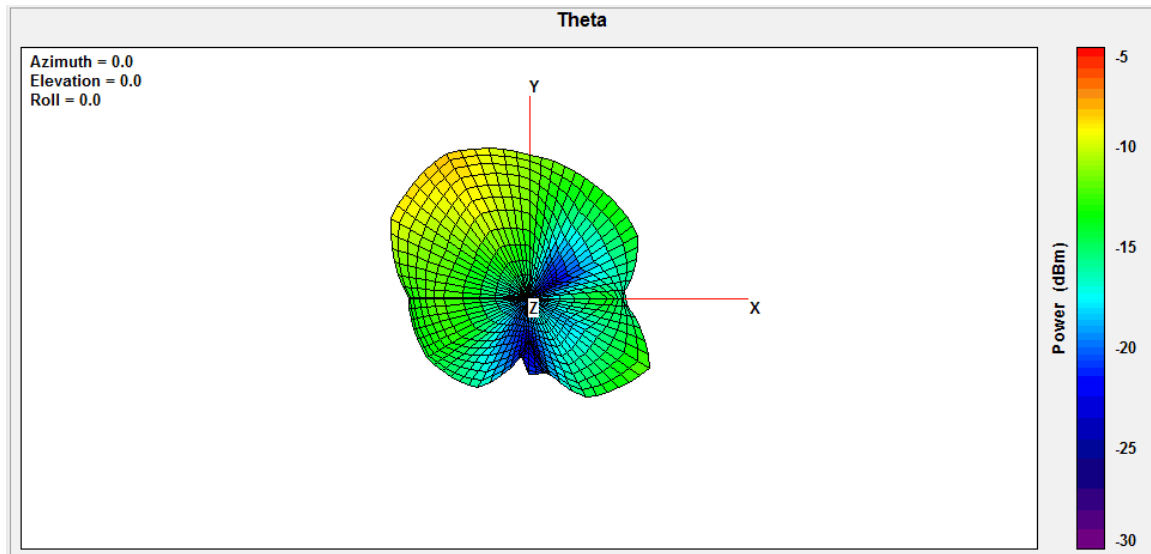

3. Gain & Pattern

	Frequency (MHz)	Efficiency (%)	Gain (dBi)
2.4G	2400	13.74	-3.28
	2410	14.29	-2.93
	2420	15.68	-2.41
	2430	18.08	-1.68
	2440	19.15	-1.23
	2450	19.43	-1.17
	2460	20.14	-0.81
	2470	20.85	-0.50
	2480	22.19	-0.29