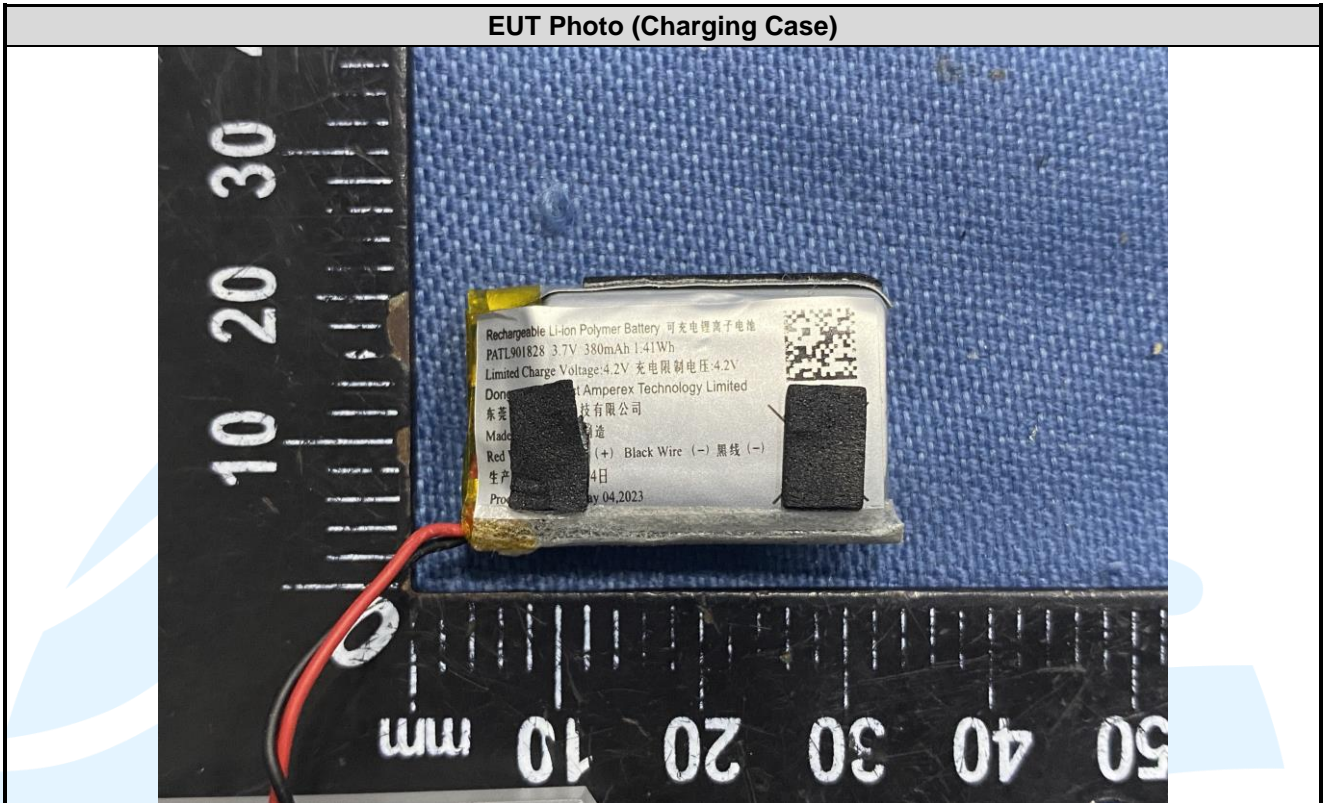

**APPENDIX 2 PHOTOS OF EUT CONSTRUCTIONAL DETAILS
EUT INTERNAL PHOTOS**

Shenzhen UnionTrust Quality and Technology Co., Ltd.

Address: Unit D/E of 9/F and 16/F, Block A, Building 6, Baoneng science and Technology Park, Longhua district, Shenzhen, China