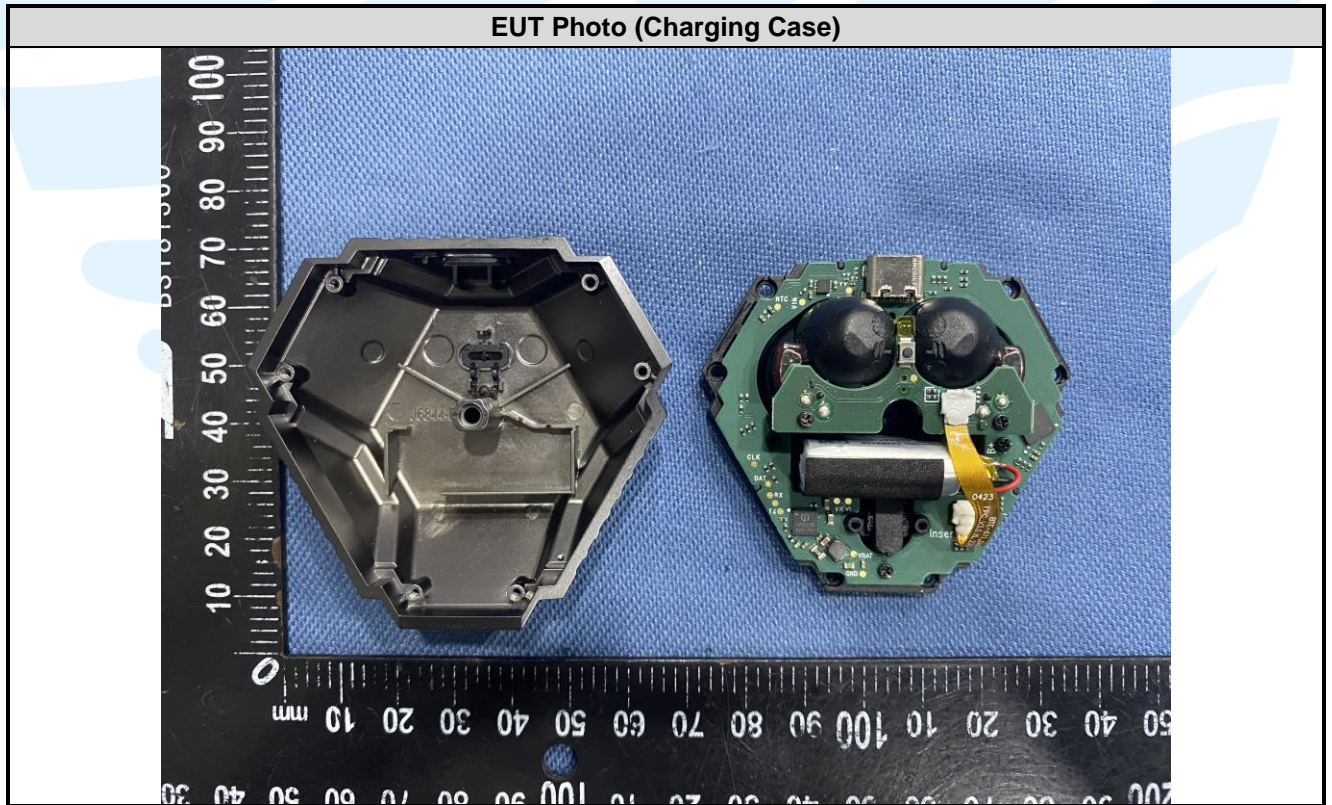

**APPENDIX 2 PHOTOS OF EUT CONSTRUCTIONAL DETAILS
EUT INTERNAL PHOTOS**

Shenzhen UnionTrust Quality and Technology Co., Ltd.

Address: Unit D/E of 9/F and 16/F, Block A, Building 6, Baoneng science and Technology Park, Longhua district, Shenzhen, China