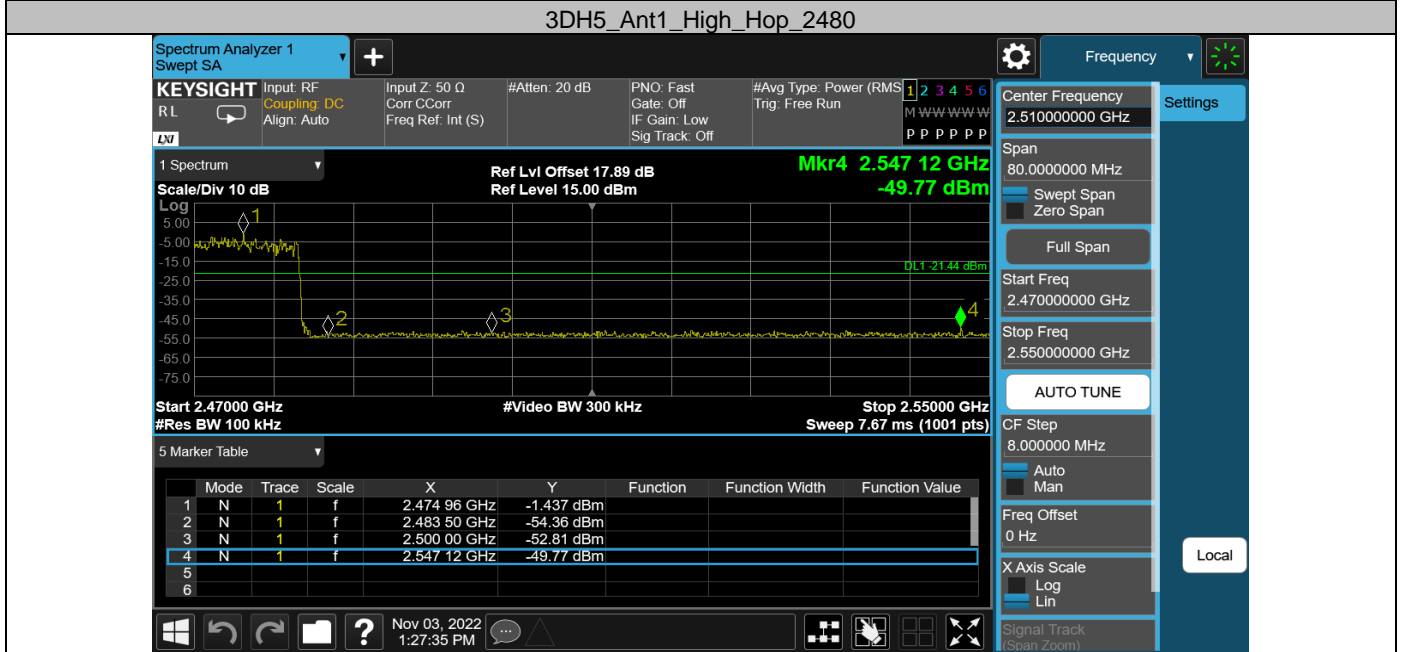

Appendix F: Reference level measurement
 Test Result

Test Mode	Antenna	Freq(MHz)	Max.Point[MHz]	Result[dBm]
DH5	Ant1	2402	2402.17	2.20
		2441	2441.17	1.74
2DH5	Ant1	2402	2402.01	2.15
		2441	2441.00	1.69
		2480	2480.02	1.32
3DH5	Ant1	2402	2402.01	2.18
		2441	2441.02	1.74
		2480	2480.17	1.40

Test Graphs

Appendix G: Band edge measurements
Test Result

Test Mode	Antenna	Ch Name	Freq(MHz)	Ref Level [dBm]	Result [dBm]	Limit [dBm]	Verdict
DH5	Ant1	Low	2402	2.20	-48.95	≤-17.8	PASS
			Hop_2402	2.08	-50.46	≤-17.93	PASS
		High	Hop_2480	2.34	-51.18	≤-17.66	PASS
2DH5	Ant1	Low	2402	2.15	-49.3	≤-17.85	PASS
		High	2480	1.32	-50.64	≤-18.68	PASS
		Low	Hop_2402	-2.86	-50.88	≤-22.86	PASS
		High	Hop_2480	1.80	-50.7	≤-18.2	PASS
3DH5	Ant1	Low	2402	2.18	-49.67	≤-17.82	PASS
		High	2480	1.40	-50.09	≤-18.6	PASS
		Low	Hop_2402	0.31	-51.02	≤-19.69	PASS
		High	Hop_2480	-1.44	-49.77	≤-21.44	PASS

Test Graphs

Appendix H: Conducted Spurious Emission Test Result

Test Mode	Antenna	Freq(MHz)	Freq Range [MHz]	Ref Level [dBm]	Result [dBm]	Limit [dBm]	Verdict
DH5	Ant1	2402	30~26500	2.20	-41.28	≤-17.8	PASS
		2441	30~26500	1.74	-43.15	≤-18.26	PASS
2DH5	Ant1	2402	30~26500	2.15	-42.96	≤-17.85	PASS
		2441	30~26500	1.69	-42.69	≤-18.31	PASS
		2480	30~26500	1.32	-43.5	≤-18.68	PASS
3DH5	Ant1	2402	30~26500	2.18	-42.41	≤-17.82	PASS
		2441	30~26500	1.74	-42.86	≤-18.26	PASS
		2480	30~26500	1.40	-42.68	≤-18.6	PASS