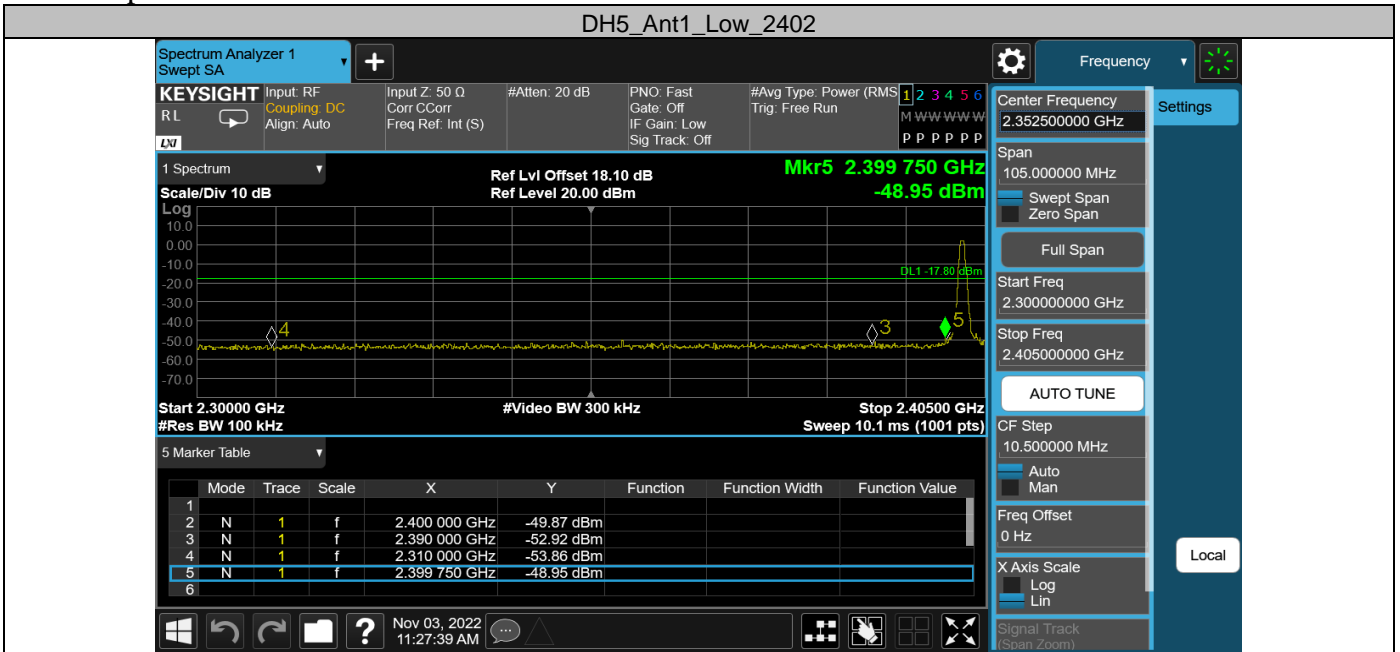

Appendix F: Reference level measurement
 Test Result

Test Mode	Antenna	Freq(MHz)	Max.Point[MHz]	Result[dBm]
DH5	Ant1	2402	2402.17	2.20
		2441	2441.17	1.74
2DH5	Ant1	2402	2402.01	2.15
		2441	2441.00	1.69
		2480	2480.02	1.32
3DH5	Ant1	2402	2402.01	2.18
		2441	2441.02	1.74
		2480	2480.17	1.40

Test Graphs

Appendix G: Band edge measurements
Test Result

Test Mode	Antenna	Ch Name	Freq(MHz)	Ref Level [dBm]	Result [dBm]	Limit [dBm]	Verdict
DH5	Ant1	Low	2402	2.20	-48.95	≤-17.8	PASS
			Hop_2402	2.08	-50.46	≤-17.93	PASS
		High	Hop_2480	2.34	-51.18	≤-17.66	PASS
2DH5	Ant1	Low	2402	2.15	-49.3	≤-17.85	PASS
		High	2480	1.32	-50.64	≤-18.68	PASS
		Low	Hop_2402	-2.86	-50.88	≤-22.86	PASS
		High	Hop_2480	1.80	-50.7	≤-18.2	PASS
3DH5	Ant1	Low	2402	2.18	-49.67	≤-17.82	PASS
		High	2480	1.40	-50.09	≤-18.6	PASS
		Low	Hop_2402	0.31	-51.02	≤-19.69	PASS
		High	Hop_2480	-1.44	-49.77	≤-21.44	PASS

Test Graphs

Appendix H: Conducted Spurious Emission Test Result

Test Mode	Antenna	Freq(MHz)	Freq Range [MHz]	Ref Level [dBm]	Result [dBm]	Limit [dBm]	Verdict
DH5	Ant1	2402	30~26500	2.20	-41.28	≤-17.8	PASS
		2441	30~26500	1.74	-43.15	≤-18.26	PASS
2DH5	Ant1	2402	30~26500	2.15	-42.96	≤-17.85	PASS
		2441	30~26500	1.69	-42.69	≤-18.31	PASS
		2480	30~26500	1.32	-43.5	≤-18.68	PASS
3DH5	Ant1	2402	30~26500	2.18	-42.41	≤-17.82	PASS
		2441	30~26500	1.74	-42.86	≤-18.26	PASS
		2480	30~26500	1.40	-42.68	≤-18.6	PASS