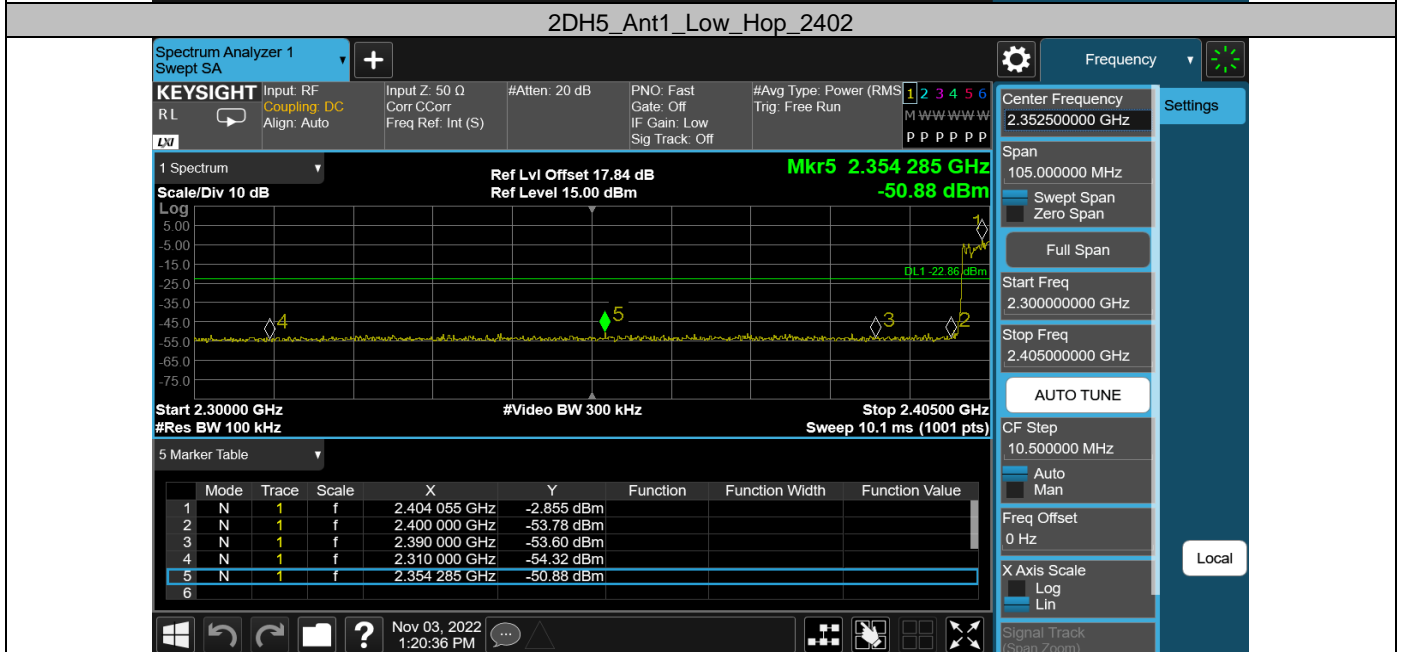

Appendix F: Reference level measurement
 Test Result

Test Mode	Antenna	Freq(MHz)	Max.Point[MHz]	Result[dBm]
DH5	Ant1	2402	2402.17	2.20
		2441	2441.17	1.74
2DH5	Ant1	2402	2402.01	2.15
		2441	2441.00	1.69
		2480	2480.02	1.32
3DH5	Ant1	2402	2402.01	2.18
		2441	2441.02	1.74
		2480	2480.17	1.40

Test Graphs

Appendix G: Band edge measurements
Test Result

Test Mode	Antenna	Ch Name	Freq(MHz)	Ref Level [dBm]	Result [dBm]	Limit [dBm]	Verdict
DH5	Ant1	Low	2402	2.20	-48.95	≤-17.8	PASS
			Hop_2402	2.08	-50.46	≤-17.93	PASS
		High	Hop_2480	2.34	-51.18	≤-17.66	PASS
2DH5	Ant1	Low	2402	2.15	-49.3	≤-17.85	PASS
		High	2480	1.32	-50.64	≤-18.68	PASS
		Low	Hop_2402	-2.86	-50.88	≤-22.86	PASS
		High	Hop_2480	1.80	-50.7	≤-18.2	PASS
3DH5	Ant1	Low	2402	2.18	-49.67	≤-17.82	PASS
		High	2480	1.40	-50.09	≤-18.6	PASS
		Low	Hop_2402	0.31	-51.02	≤-19.69	PASS
		High	Hop_2480	-1.44	-49.77	≤-21.44	PASS

Test Graphs

Appendix H: Conducted Spurious Emission Test Result

Test Mode	Antenna	Freq(MHz)	Freq Range [MHz]	Ref Level [dBm]	Result [dBm]	Limit [dBm]	Verdict
DH5	Ant1	2402	30~26500	2.20	-41.28	≤-17.8	PASS
		2441	30~26500	1.74	-43.15	≤-18.26	PASS
2DH5	Ant1	2402	30~26500	2.15	-42.96	≤-17.85	PASS
		2441	30~26500	1.69	-42.69	≤-18.31	PASS
		2480	30~26500	1.32	-43.5	≤-18.68	PASS
3DH5	Ant1	2402	30~26500	2.18	-42.41	≤-17.82	PASS
		2441	30~26500	1.74	-42.86	≤-18.26	PASS
		2480	30~26500	1.40	-42.68	≤-18.6	PASS