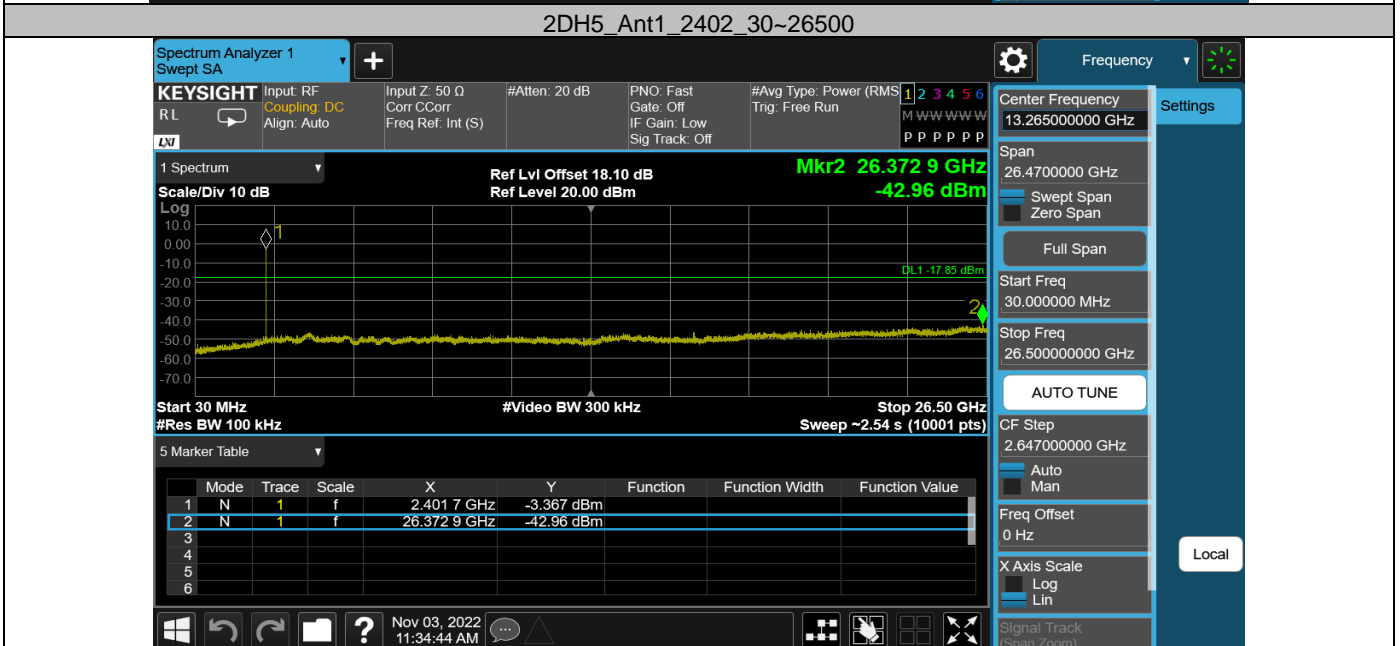

Test Graphs

Appendix H: Conducted Spurious Emission Test Result

Test Mode	Antenna	Freq(MHz)	Freq Range [MHz]	Ref Level [dBm]	Result [dBm]	Limit [dBm]	Verdict
DH5	Ant1	2402	30~26500	2.20	-41.28	≤-17.8	PASS
		2441	30~26500	1.74	-43.15	≤-18.26	PASS
2DH5	Ant1	2402	30~26500	2.15	-42.96	≤-17.85	PASS
		2441	30~26500	1.69	-42.69	≤-18.31	PASS
		2480	30~26500	1.32	-43.5	≤-18.68	PASS
3DH5	Ant1	2402	30~26500	2.18	-42.41	≤-17.82	PASS
		2441	30~26500	1.74	-42.86	≤-18.26	PASS
		2480	30~26500	1.40	-42.68	≤-18.6	PASS

Test Graphs

13. TEST SETUP PHOTO

Radiated Test (Below 1GHz)

Radiated Test (Above 1GHz)

14. EUT PHOTO

External Photos
M/N: EDF200118

External Photos
M/N: EDF200118

External Photos
M/N: EDF200118