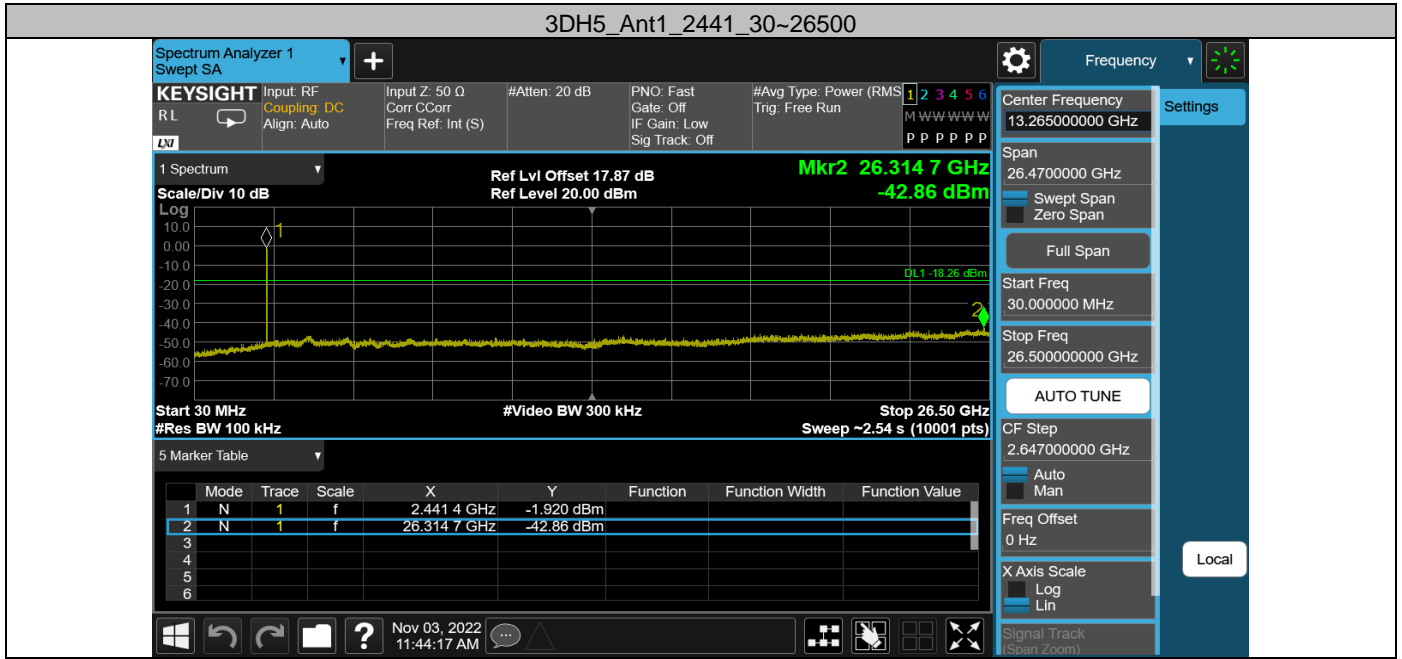

Test Graphs

Appendix H: Conducted Spurious Emission Test Result

Test Mode	Antenna	Freq(MHz)	Freq Range [MHz]	Ref Level [dBm]	Result [dBm]	Limit [dBm]	Verdict
DH5	Ant1	2402	30~26500	2.20	-41.28	≤-17.8	PASS
		2441	30~26500	1.74	-43.15	≤-18.26	PASS
2DH5	Ant1	2402	30~26500	2.15	-42.96	≤-17.85	PASS
		2441	30~26500	1.69	-42.69	≤-18.31	PASS
		2480	30~26500	1.32	-43.5	≤-18.68	PASS
3DH5	Ant1	2402	30~26500	2.18	-42.41	≤-17.82	PASS
		2441	30~26500	1.74	-42.86	≤-18.26	PASS
		2480	30~26500	1.40	-42.68	≤-18.6	PASS

Test Graphs

13. TEST SETUP PHOTO

Radiated Test (Below 1GHz)

Radiated Test (Above 1GHz)

14. EUT PHOTO

External Photos
M/N: EDF200118

External Photos
M/N: EDF200118

External Photos
M/N: EDF200118