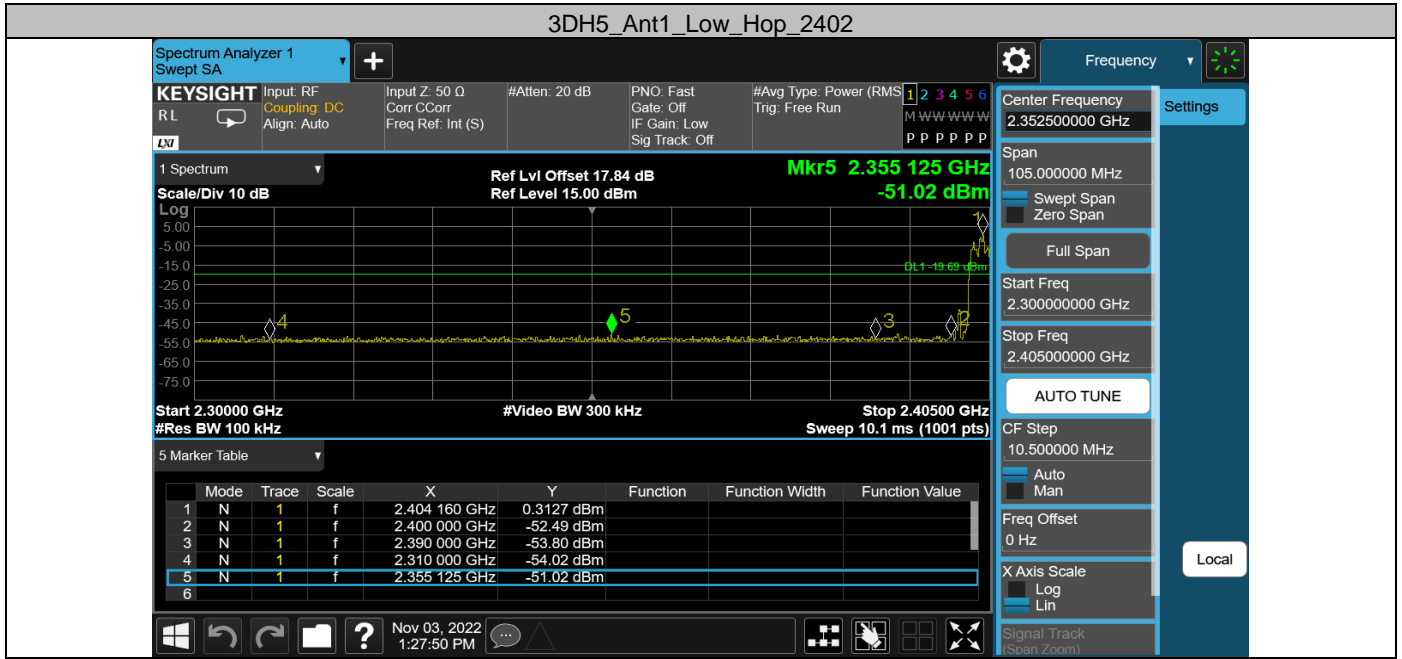

Test Graphs

Appendix G: Band edge measurements
Test Result

Test Mode	Antenna	Ch Name	Freq(MHz)	Ref Level [dBm]	Result [dBm]	Limit [dBm]	Verdict
DH5	Ant1	Low	2402	2.20	-48.95	≤-17.8	PASS
			Hop_2402	2.08	-50.46	≤-17.93	PASS
		High	Hop_2480	2.34	-51.18	≤-17.66	PASS
2DH5	Ant1	Low	2402	2.15	-49.3	≤-17.85	PASS
		High	2480	1.32	-50.64	≤-18.68	PASS
		Low	Hop_2402	-2.86	-50.88	≤-22.86	PASS
		High	Hop_2480	1.80	-50.7	≤-18.2	PASS
3DH5	Ant1	Low	2402	2.18	-49.67	≤-17.82	PASS
		High	2480	1.40	-50.09	≤-18.6	PASS
		Low	Hop_2402	0.31	-51.02	≤-19.69	PASS
		High	Hop_2480	-1.44	-49.77	≤-21.44	PASS

Test Graphs

Appendix H: Conducted Spurious Emission Test Result

Test Mode	Antenna	Freq(MHz)	Freq Range [MHz]	Ref Level [dBm]	Result [dBm]	Limit [dBm]	Verdict
DH5	Ant1	2402	30~26500	2.20	-41.28	≤-17.8	PASS
		2441	30~26500	1.74	-43.15	≤-18.26	PASS
2DH5	Ant1	2402	30~26500	2.15	-42.96	≤-17.85	PASS
		2441	30~26500	1.69	-42.69	≤-18.31	PASS
		2480	30~26500	1.32	-43.5	≤-18.68	PASS
3DH5	Ant1	2402	30~26500	2.18	-42.41	≤-17.82	PASS
		2441	30~26500	1.74	-42.86	≤-18.26	PASS
		2480	30~26500	1.40	-42.68	≤-18.6	PASS