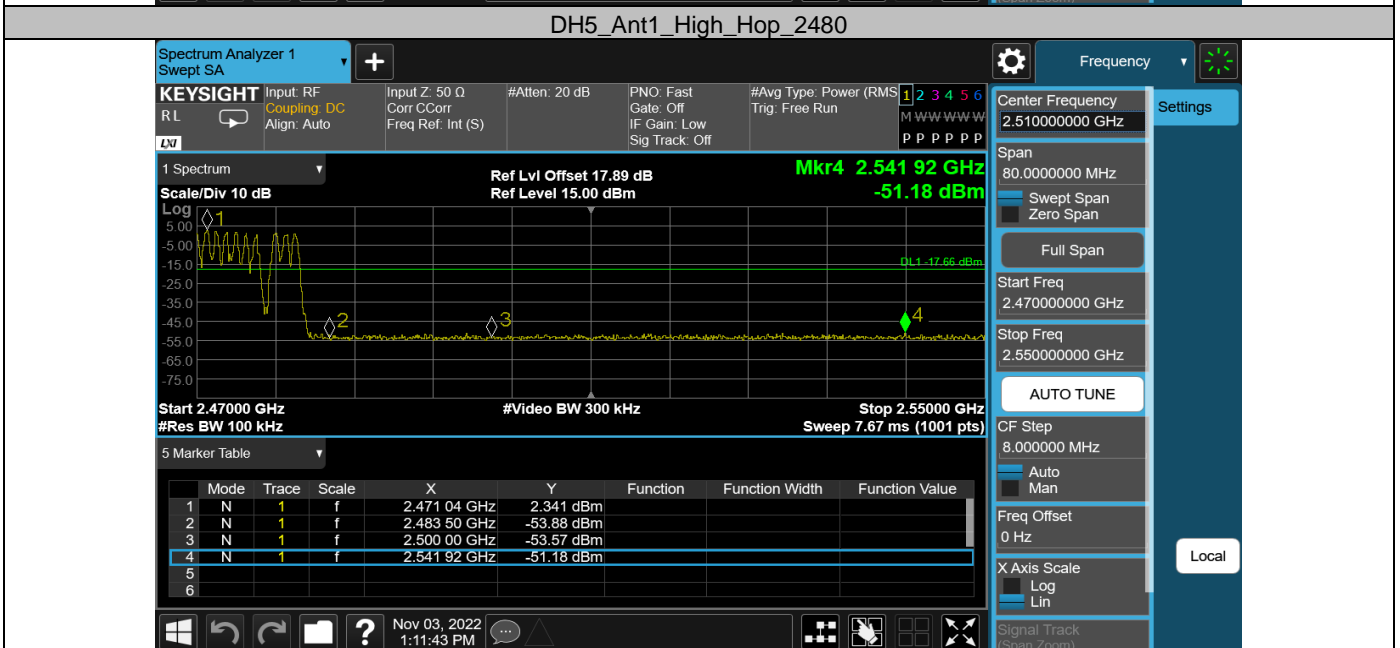

Appendix F: Reference level measurement
 Test Result

Test Mode	Antenna	Freq(MHz)	Max.Point[MHz]	Result[dBm]
DH5	Ant1	2402	2402.17	2.20
		2441	2441.17	1.74
2DH5	Ant1	2402	2402.01	2.15
		2441	2441.00	1.69
		2480	2480.02	1.32
3DH5	Ant1	2402	2402.01	2.18
		2441	2441.02	1.74
		2480	2480.17	1.40

Test Graphs

Appendix G: Band edge measurements
Test Result

Test Mode	Antenna	Ch Name	Freq(MHz)	Ref Level [dBm]	Result [dBm]	Limit [dBm]	Verdict
DH5	Ant1	Low	2402	2.20	-48.95	≤-17.8	PASS
			Hop_2402	2.08	-50.46	≤-17.93	PASS
		High	Hop_2480	2.34	-51.18	≤-17.66	PASS
2DH5	Ant1	Low	2402	2.15	-49.3	≤-17.85	PASS
		High	2480	1.32	-50.64	≤-18.68	PASS
		Low	Hop_2402	-2.86	-50.88	≤-22.86	PASS
		High	Hop_2480	1.80	-50.7	≤-18.2	PASS
3DH5	Ant1	Low	2402	2.18	-49.67	≤-17.82	PASS
		High	2480	1.40	-50.09	≤-18.6	PASS
		Low	Hop_2402	0.31	-51.02	≤-19.69	PASS
		High	Hop_2480	-1.44	-49.77	≤-21.44	PASS

Test Graphs

Appendix H: Conducted Spurious Emission Test Result

Test Mode	Antenna	Freq(MHz)	Freq Range [MHz]	Ref Level [dBm]	Result [dBm]	Limit [dBm]	Verdict
DH5	Ant1	2402	30~26500	2.20	-41.28	≤-17.8	PASS
		2441	30~26500	1.74	-43.15	≤-18.26	PASS
2DH5	Ant1	2402	30~26500	2.15	-42.96	≤-17.85	PASS
		2441	30~26500	1.69	-42.69	≤-18.31	PASS
		2480	30~26500	1.32	-43.5	≤-18.68	PASS
3DH5	Ant1	2402	30~26500	2.18	-42.41	≤-17.82	PASS
		2441	30~26500	1.74	-42.86	≤-18.26	PASS
		2480	30~26500	1.40	-42.68	≤-18.6	PASS