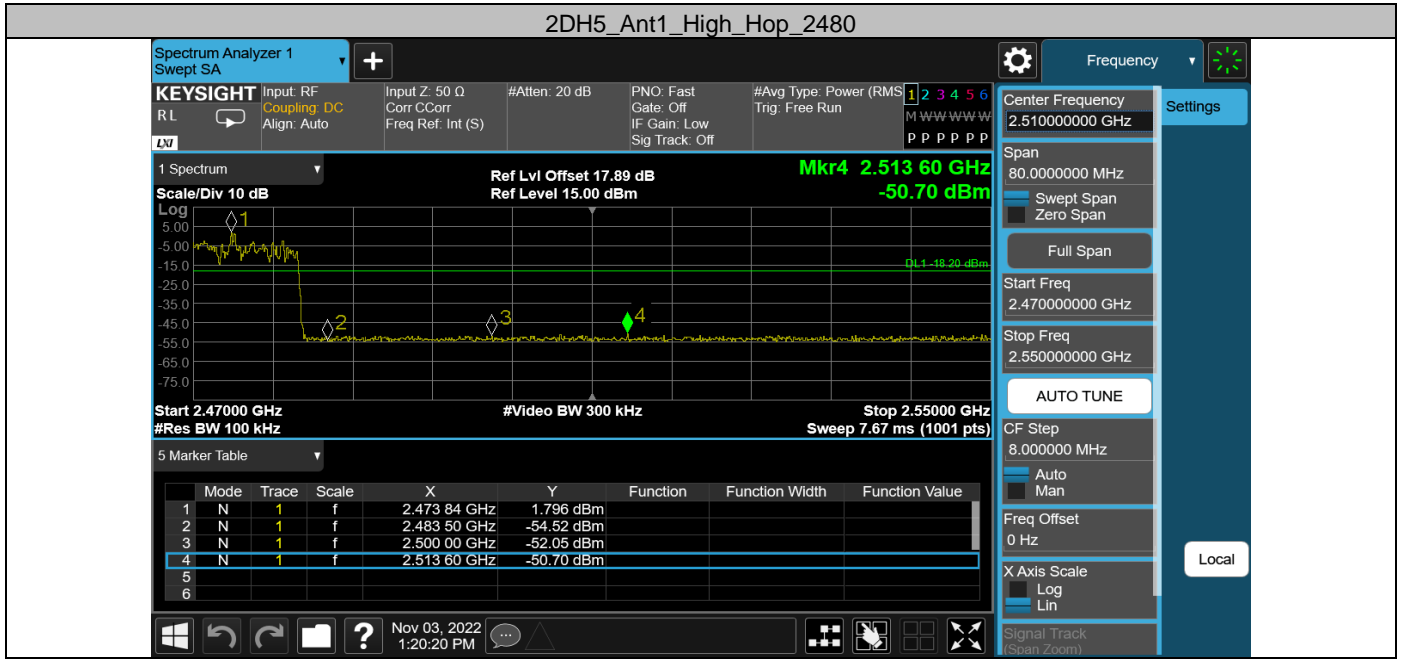

Test Graphs

Appendix G: Band edge measurements
Test Result

Test Mode	Antenna	Ch Name	Freq(MHz)	Ref Level [dBm]	Result [dBm]	Limit [dBm]	Verdict
DH5	Ant1	Low	2402	2.20	-48.95	≤-17.8	PASS
			Hop_2402	2.08	-50.46	≤-17.93	PASS
		High	Hop_2480	2.34	-51.18	≤-17.66	PASS
2DH5	Ant1	Low	2402	2.15	-49.3	≤-17.85	PASS
		High	2480	1.32	-50.64	≤-18.68	PASS
		Low	Hop_2402	-2.86	-50.88	≤-22.86	PASS
		High	Hop_2480	1.80	-50.7	≤-18.2	PASS
3DH5	Ant1	Low	2402	2.18	-49.67	≤-17.82	PASS
		High	2480	1.40	-50.09	≤-18.6	PASS
		Low	Hop_2402	0.31	-51.02	≤-19.69	PASS
		High	Hop_2480	-1.44	-49.77	≤-21.44	PASS

Test Graphs

Appendix H: Conducted Spurious Emission Test Result

Test Mode	Antenna	Freq(MHz)	Freq Range [MHz]	Ref Level [dBm]	Result [dBm]	Limit [dBm]	Verdict
DH5	Ant1	2402	30~26500	2.20	-41.28	≤-17.8	PASS
		2441	30~26500	1.74	-43.15	≤-18.26	PASS
2DH5	Ant1	2402	30~26500	2.15	-42.96	≤-17.85	PASS
		2441	30~26500	1.69	-42.69	≤-18.31	PASS
		2480	30~26500	1.32	-43.5	≤-18.68	PASS
3DH5	Ant1	2402	30~26500	2.18	-42.41	≤-17.82	PASS
		2441	30~26500	1.74	-42.86	≤-18.26	PASS
		2480	30~26500	1.40	-42.68	≤-18.6	PASS