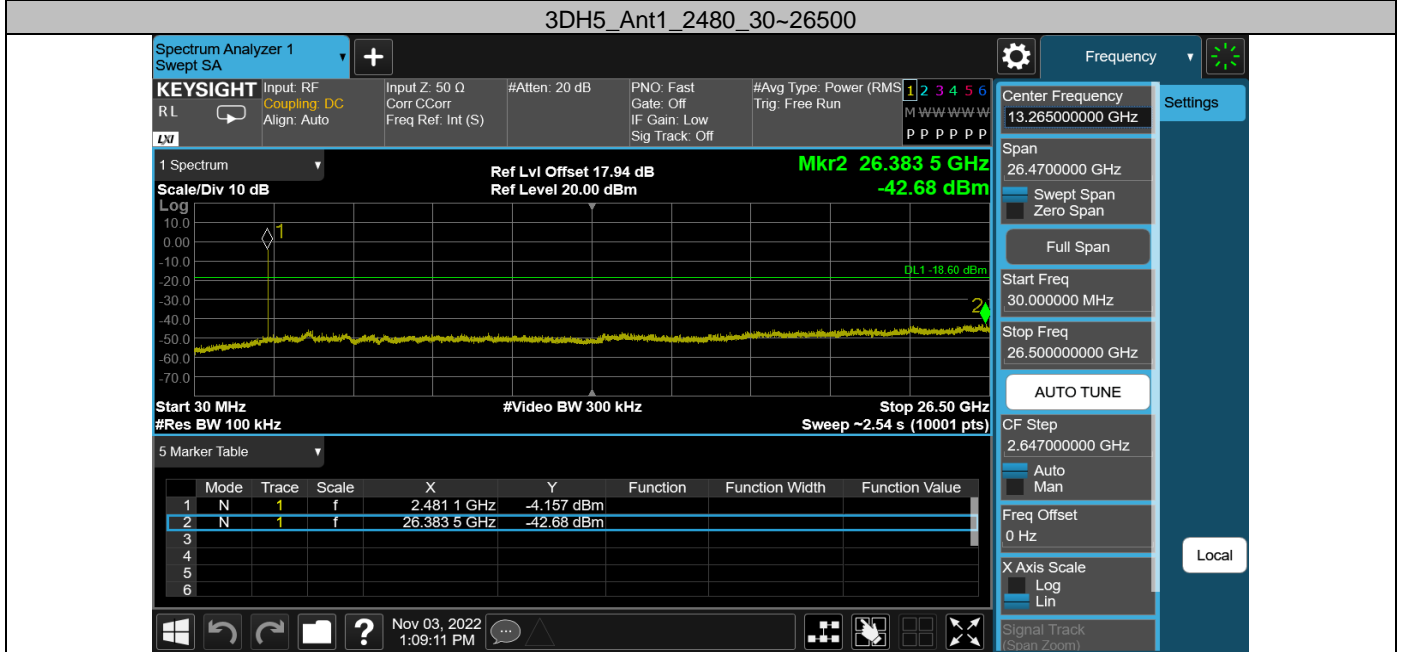

Test Graphs

Appendix H: Conducted Spurious Emission Test Result

Test Mode	Antenna	Freq(MHz)	Freq Range [MHz]	Ref Level [dBm]	Result [dBm]	Limit [dBm]	Verdict
DH5	Ant1	2402	30~26500	2.20	-41.28	≤-17.8	PASS
		2441	30~26500	1.74	-43.15	≤-18.26	PASS
2DH5	Ant1	2402	30~26500	2.15	-42.96	≤-17.85	PASS
		2441	30~26500	1.69	-42.69	≤-18.31	PASS
		2480	30~26500	1.32	-43.5	≤-18.68	PASS
3DH5	Ant1	2402	30~26500	2.18	-42.41	≤-17.82	PASS
		2441	30~26500	1.74	-42.86	≤-18.26	PASS
		2480	30~26500	1.40	-42.68	≤-18.6	PASS

Test Graphs

13. TEST SETUP PHOTO

Radiated Test (Below 1GHz)

Radiated Test (Above 1GHz)

14. EUT PHOTO

External Photos
M/N: EDF200118

External Photos
M/N: EDF200118

External Photos
M/N: EDF200118