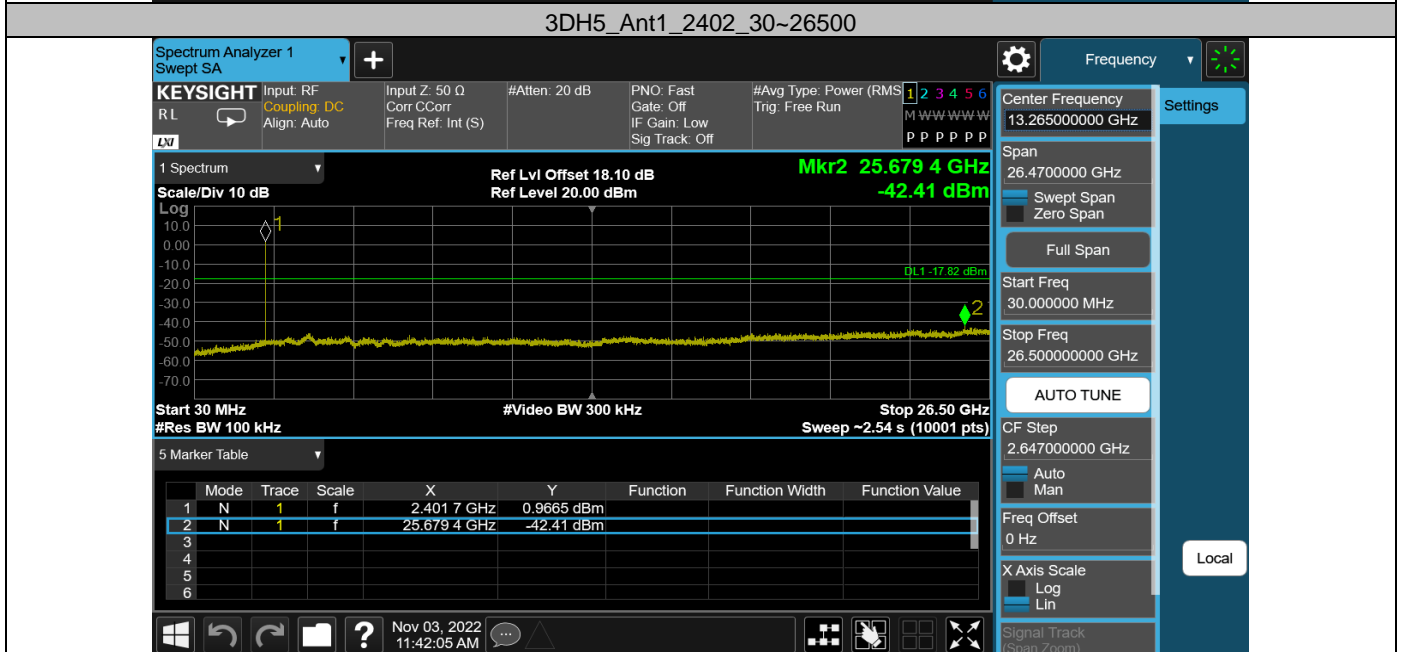

Test Graphs

Appendix H: Conducted Spurious Emission Test Result

Test Mode	Antenna	Freq(MHz)	Freq Range [MHz]	Ref Level [dBm]	Result [dBm]	Limit [dBm]	Verdict
DH5	Ant1	2402	30~26500	2.20	-41.28	≤-17.8	PASS
		2441	30~26500	1.74	-43.15	≤-18.26	PASS
2DH5	Ant1	2402	30~26500	2.15	-42.96	≤-17.85	PASS
		2441	30~26500	1.69	-42.69	≤-18.31	PASS
		2480	30~26500	1.32	-43.5	≤-18.68	PASS
3DH5	Ant1	2402	30~26500	2.18	-42.41	≤-17.82	PASS
		2441	30~26500	1.74	-42.86	≤-18.26	PASS
		2480	30~26500	1.40	-42.68	≤-18.6	PASS

Test Graphs

13. TEST SETUP PHOTO

Radiated Test (Below 1GHz)

Radiated Test (Above 1GHz)

14. EUT PHOTO

External Photos
M/N: EDF200118

External Photos
M/N: EDF200118

External Photos
M/N: EDF200118