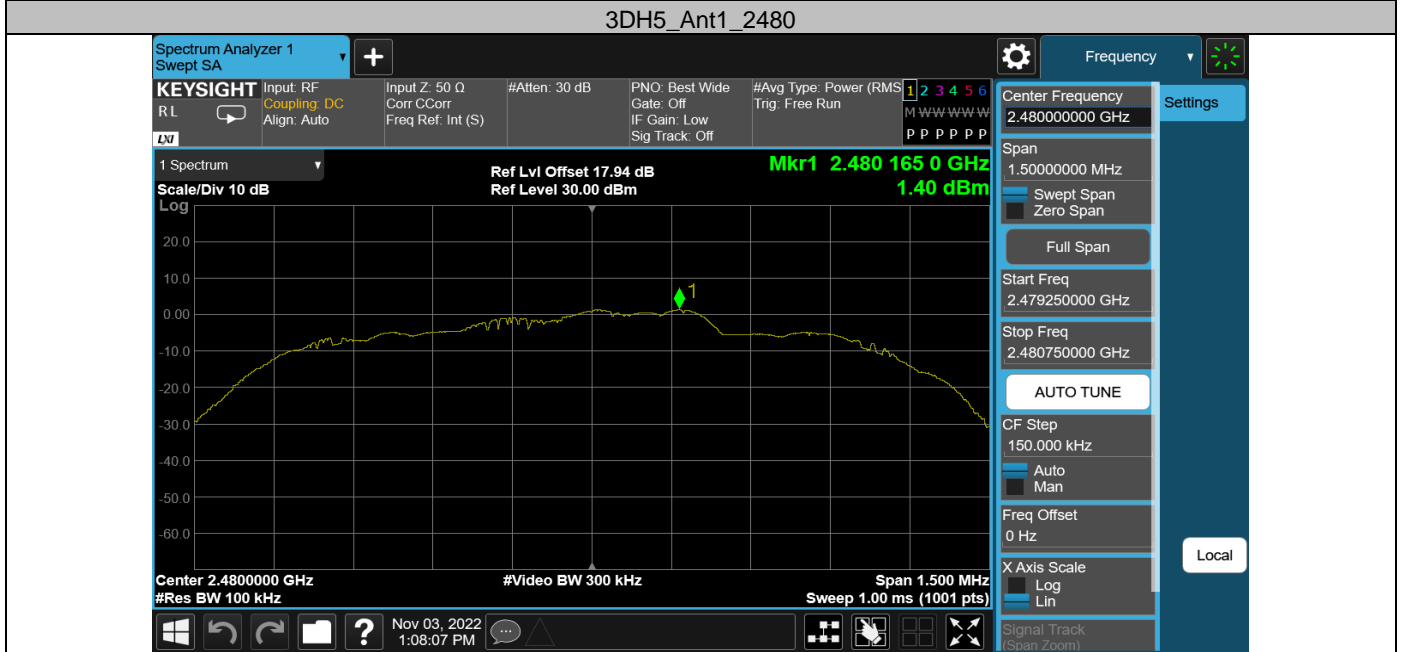

Appendix F: Reference level measurement
 Test Result

Test Mode	Antenna	Freq(MHz)	Max.Point[MHz]	Result[dBm]
DH5	Ant1	2402	2402.17	2.20
		2441	2441.17	1.74
2DH5	Ant1	2402	2402.01	2.15
		2441	2441.00	1.69
		2480	2480.02	1.32
3DH5	Ant1	2402	2402.01	2.18
		2441	2441.02	1.74
		2480	2480.17	1.40

Test Graphs

Appendix G: Band edge measurements
Test Result

Test Mode	Antenna	Ch Name	Freq(MHz)	Ref Level [dBm]	Result [dBm]	Limit [dBm]	Verdict
DH5	Ant1	Low	2402	2.20	-48.95	≤-17.8	PASS
			Hop_2402	2.08	-50.46	≤-17.93	PASS
		High	Hop_2480	2.34	-51.18	≤-17.66	PASS
2DH5	Ant1	Low	2402	2.15	-49.3	≤-17.85	PASS
		High	2480	1.32	-50.64	≤-18.68	PASS
		Low	Hop_2402	-2.86	-50.88	≤-22.86	PASS
		High	Hop_2480	1.80	-50.7	≤-18.2	PASS
3DH5	Ant1	Low	2402	2.18	-49.67	≤-17.82	PASS
		High	2480	1.40	-50.09	≤-18.6	PASS
		Low	Hop_2402	0.31	-51.02	≤-19.69	PASS
		High	Hop_2480	-1.44	-49.77	≤-21.44	PASS

Test Graphs

Appendix H: Conducted Spurious Emission Test Result

Test Mode	Antenna	Freq(MHz)	Freq Range [MHz]	Ref Level [dBm]	Result [dBm]	Limit [dBm]	Verdict
DH5	Ant1	2402	30~26500	2.20	-41.28	≤-17.8	PASS
		2441	30~26500	1.74	-43.15	≤-18.26	PASS
2DH5	Ant1	2402	30~26500	2.15	-42.96	≤-17.85	PASS
		2441	30~26500	1.69	-42.69	≤-18.31	PASS
		2480	30~26500	1.32	-43.5	≤-18.68	PASS
3DH5	Ant1	2402	30~26500	2.18	-42.41	≤-17.82	PASS
		2441	30~26500	1.74	-42.86	≤-18.26	PASS
		2480	30~26500	1.40	-42.68	≤-18.6	PASS