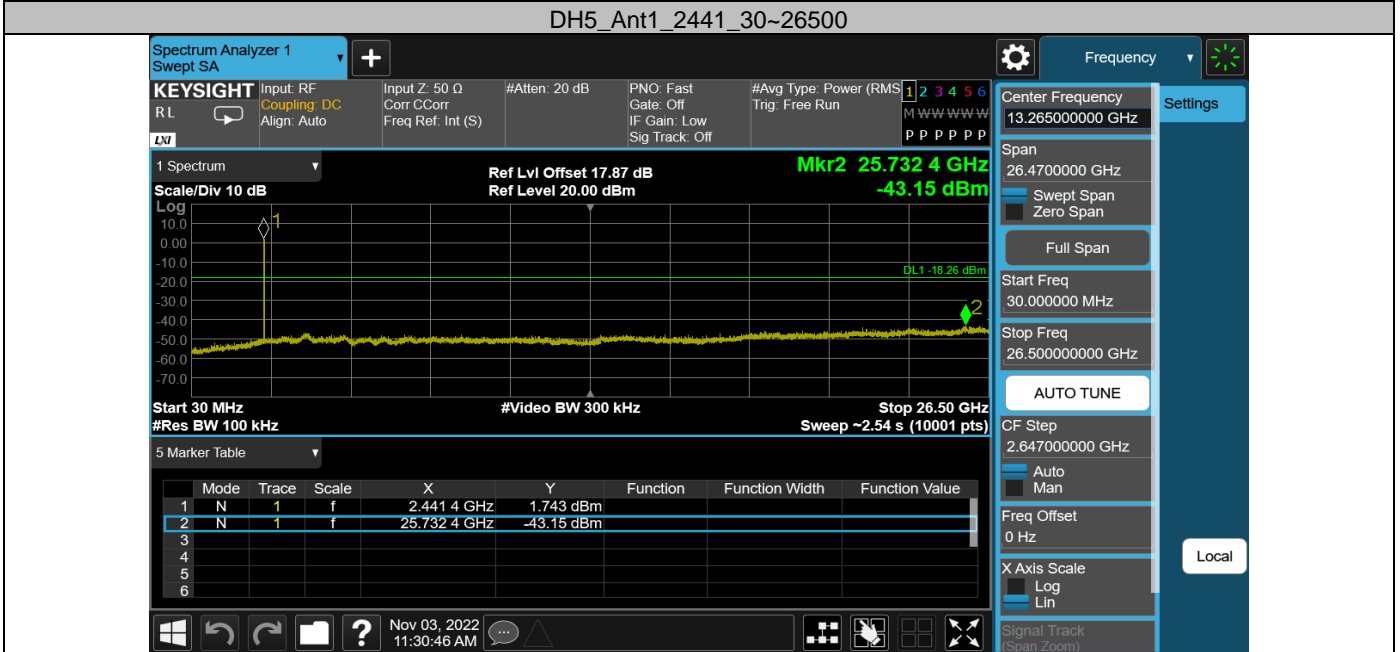

Test Graphs

Appendix H: Conducted Spurious Emission Test Result

Test Mode	Antenna	Freq(MHz)	Freq Range [MHz]	Ref Level [dBm]	Result [dBm]	Limit [dBm]	Verdict
DH5	Ant1	2402	30~26500	2.20	-41.28	≤-17.8	PASS
		2441	30~26500	1.74	-43.15	≤-18.26	PASS
2DH5	Ant1	2402	30~26500	2.15	-42.96	≤-17.85	PASS
		2441	30~26500	1.69	-42.69	≤-18.31	PASS
		2480	30~26500	1.32	-43.5	≤-18.68	PASS
3DH5	Ant1	2402	30~26500	2.18	-42.41	≤-17.82	PASS
		2441	30~26500	1.74	-42.86	≤-18.26	PASS
		2480	30~26500	1.40	-42.68	≤-18.6	PASS

Test Graphs

13. TEST SETUP PHOTO

Radiated Test (Below 1GHz)

Radiated Test (Above 1GHz)

14. EUT PHOTO

External Photos
M/N: EDF200118

External Photos
M/N: EDF200118

External Photos
M/N: EDF200118