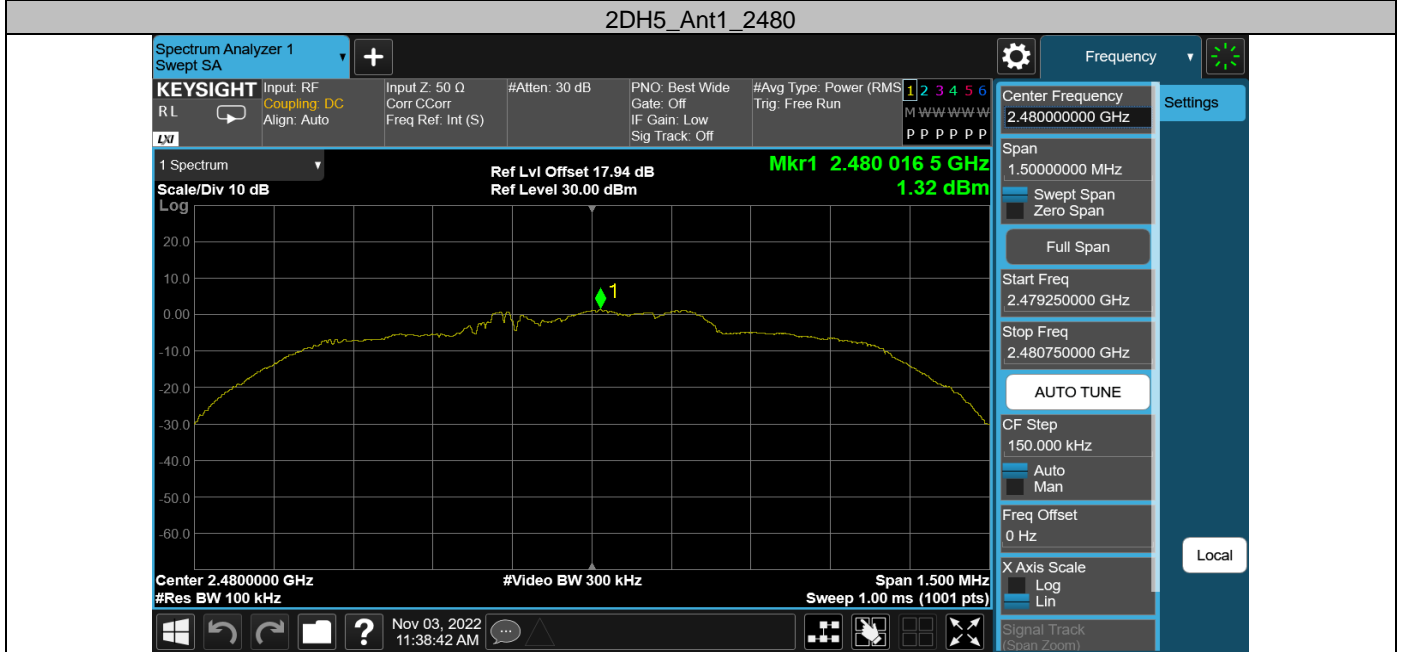

Appendix F: Reference level measurement
 Test Result

Test Mode	Antenna	Freq(MHz)	Max.Point[MHz]	Result[dBm]
DH5	Ant1	2402	2402.17	2.20
		2441	2441.17	1.74
2DH5	Ant1	2402	2402.01	2.15
		2441	2441.00	1.69
		2480	2480.02	1.32
3DH5	Ant1	2402	2402.01	2.18
		2441	2441.02	1.74
		2480	2480.17	1.40

Test Graphs

Appendix G: Band edge measurements
Test Result

Test Mode	Antenna	Ch Name	Freq(MHz)	Ref Level [dBm]	Result [dBm]	Limit [dBm]	Verdict
DH5	Ant1	Low	2402	2.20	-48.95	≤-17.8	PASS
			Hop_2402	2.08	-50.46	≤-17.93	PASS
		High	Hop_2480	2.34	-51.18	≤-17.66	PASS
2DH5	Ant1	Low	2402	2.15	-49.3	≤-17.85	PASS
		High	2480	1.32	-50.64	≤-18.68	PASS
		Low	Hop_2402	-2.86	-50.88	≤-22.86	PASS
		High	Hop_2480	1.80	-50.7	≤-18.2	PASS
3DH5	Ant1	Low	2402	2.18	-49.67	≤-17.82	PASS
		High	2480	1.40	-50.09	≤-18.6	PASS
		Low	Hop_2402	0.31	-51.02	≤-19.69	PASS
		High	Hop_2480	-1.44	-49.77	≤-21.44	PASS

Test Graphs

Appendix H: Conducted Spurious Emission Test Result

Test Mode	Antenna	Freq(MHz)	Freq Range [MHz]	Ref Level [dBm]	Result [dBm]	Limit [dBm]	Verdict
DH5	Ant1	2402	30~26500	2.20	-41.28	≤-17.8	PASS
		2441	30~26500	1.74	-43.15	≤-18.26	PASS
2DH5	Ant1	2402	30~26500	2.15	-42.96	≤-17.85	PASS
		2441	30~26500	1.69	-42.69	≤-18.31	PASS
		2480	30~26500	1.32	-43.5	≤-18.68	PASS
3DH5	Ant1	2402	30~26500	2.18	-42.41	≤-17.82	PASS
		2441	30~26500	1.74	-42.86	≤-18.26	PASS
		2480	30~26500	1.40	-42.68	≤-18.6	PASS