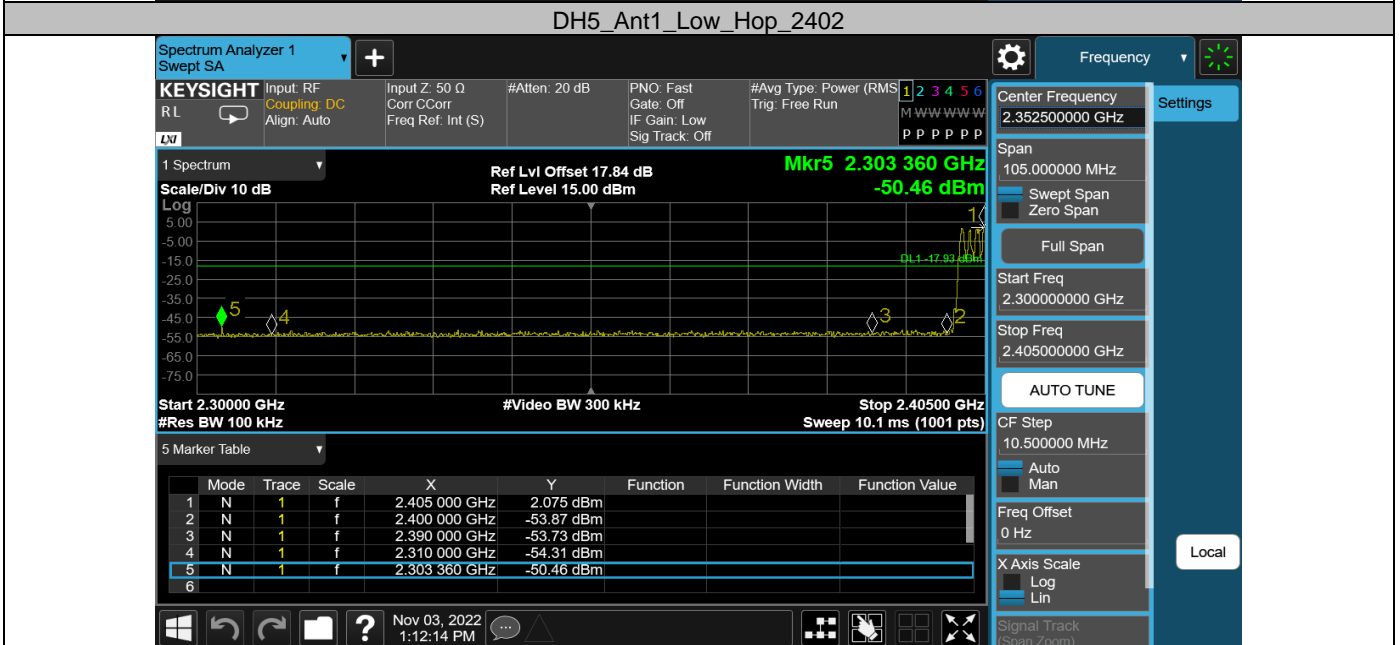

Appendix F: Reference level measurement
 Test Result

Test Mode	Antenna	Freq(MHz)	Max.Point[MHz]	Result[dBm]
DH5	Ant1	2402	2402.17	2.20
		2441	2441.17	1.74
2DH5	Ant1	2402	2402.01	2.15
		2441	2441.00	1.69
		2480	2480.02	1.32
3DH5	Ant1	2402	2402.01	2.18
		2441	2441.02	1.74
		2480	2480.17	1.40

Test Graphs

Appendix G: Band edge measurements
Test Result

Test Mode	Antenna	Ch Name	Freq(MHz)	Ref Level [dBm]	Result [dBm]	Limit [dBm]	Verdict
DH5	Ant1	Low	2402	2.20	-48.95	≤-17.8	PASS
			Hop_2402	2.08	-50.46	≤-17.93	PASS
		High	Hop_2480	2.34	-51.18	≤-17.66	PASS
2DH5	Ant1	Low	2402	2.15	-49.3	≤-17.85	PASS
		High	2480	1.32	-50.64	≤-18.68	PASS
		Low	Hop_2402	-2.86	-50.88	≤-22.86	PASS
		High	Hop_2480	1.80	-50.7	≤-18.2	PASS
3DH5	Ant1	Low	2402	2.18	-49.67	≤-17.82	PASS
		High	2480	1.40	-50.09	≤-18.6	PASS
		Low	Hop_2402	0.31	-51.02	≤-19.69	PASS
		High	Hop_2480	-1.44	-49.77	≤-21.44	PASS

Test Graphs

Appendix H: Conducted Spurious Emission Test Result

Test Mode	Antenna	Freq(MHz)	Freq Range [MHz]	Ref Level [dBm]	Result [dBm]	Limit [dBm]	Verdict
DH5	Ant1	2402	30~26500	2.20	-41.28	≤-17.8	PASS
		2441	30~26500	1.74	-43.15	≤-18.26	PASS
2DH5	Ant1	2402	30~26500	2.15	-42.96	≤-17.85	PASS
		2441	30~26500	1.69	-42.69	≤-18.31	PASS
		2480	30~26500	1.32	-43.5	≤-18.68	PASS
3DH5	Ant1	2402	30~26500	2.18	-42.41	≤-17.82	PASS
		2441	30~26500	1.74	-42.86	≤-18.26	PASS
		2480	30~26500	1.40	-42.68	≤-18.6	PASS