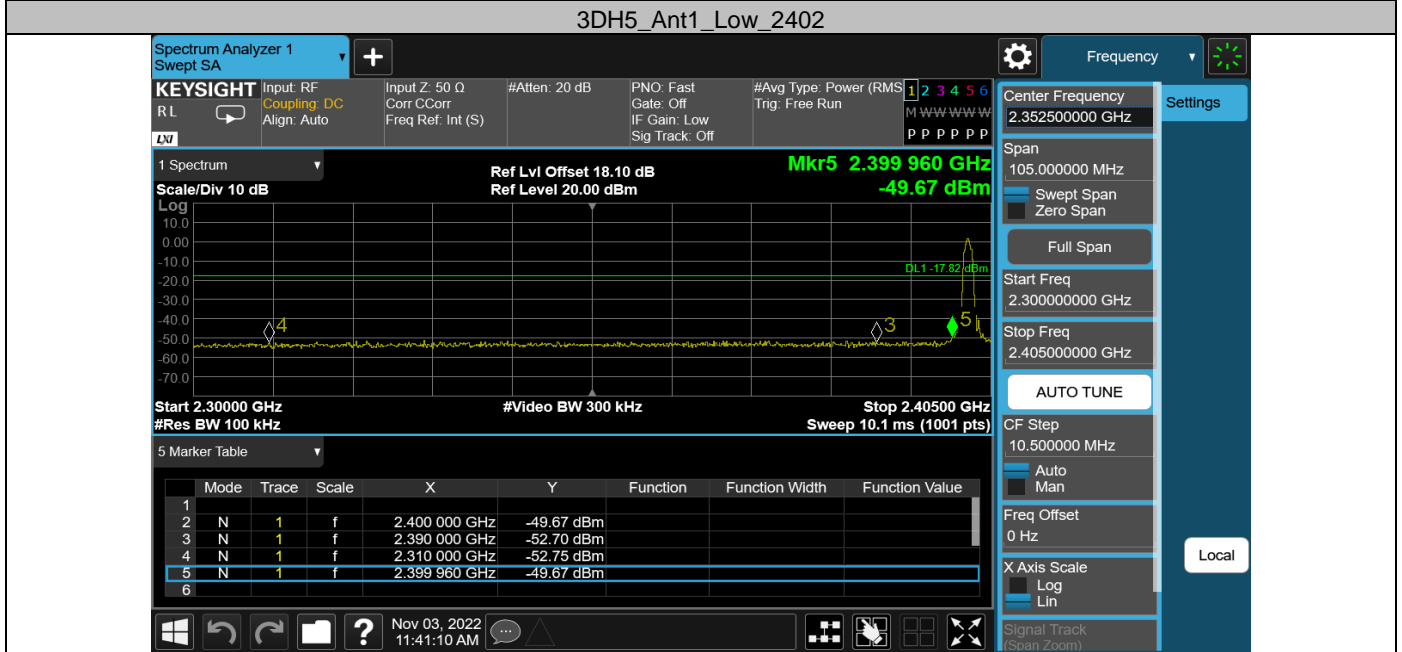

Appendix F: Reference level measurement
 Test Result

Test Mode	Antenna	Freq(MHz)	Max.Point[MHz]	Result[dBm]
DH5	Ant1	2402	2402.17	2.20
		2441	2441.17	1.74
2DH5	Ant1	2402	2402.01	2.15
		2441	2441.00	1.69
		2480	2480.02	1.32
3DH5	Ant1	2402	2402.01	2.18
		2441	2441.02	1.74
		2480	2480.17	1.40

Test Graphs

Appendix G: Band edge measurements
Test Result

Test Mode	Antenna	Ch Name	Freq(MHz)	Ref Level [dBm]	Result [dBm]	Limit [dBm]	Verdict
DH5	Ant1	Low	2402	2.20	-48.95	≤-17.8	PASS
			Hop_2402	2.08	-50.46	≤-17.93	PASS
		High	Hop_2480	2.34	-51.18	≤-17.66	PASS
2DH5	Ant1	Low	2402	2.15	-49.3	≤-17.85	PASS
		High	2480	1.32	-50.64	≤-18.68	PASS
		Low	Hop_2402	-2.86	-50.88	≤-22.86	PASS
		High	Hop_2480	1.80	-50.7	≤-18.2	PASS
3DH5	Ant1	Low	2402	2.18	-49.67	≤-17.82	PASS
		High	2480	1.40	-50.09	≤-18.6	PASS
		Low	Hop_2402	0.31	-51.02	≤-19.69	PASS
		High	Hop_2480	-1.44	-49.77	≤-21.44	PASS

Test Graphs

Appendix H: Conducted Spurious Emission Test Result

Test Mode	Antenna	Freq(MHz)	Freq Range [MHz]	Ref Level [dBm]	Result [dBm]	Limit [dBm]	Verdict
DH5	Ant1	2402	30~26500	2.20	-41.28	≤-17.8	PASS
		2441	30~26500	1.74	-43.15	≤-18.26	PASS
2DH5	Ant1	2402	30~26500	2.15	-42.96	≤-17.85	PASS
		2441	30~26500	1.69	-42.69	≤-18.31	PASS
		2480	30~26500	1.32	-43.5	≤-18.68	PASS
3DH5	Ant1	2402	30~26500	2.18	-42.41	≤-17.82	PASS
		2441	30~26500	1.74	-42.86	≤-18.26	PASS
		2480	30~26500	1.40	-42.68	≤-18.6	PASS