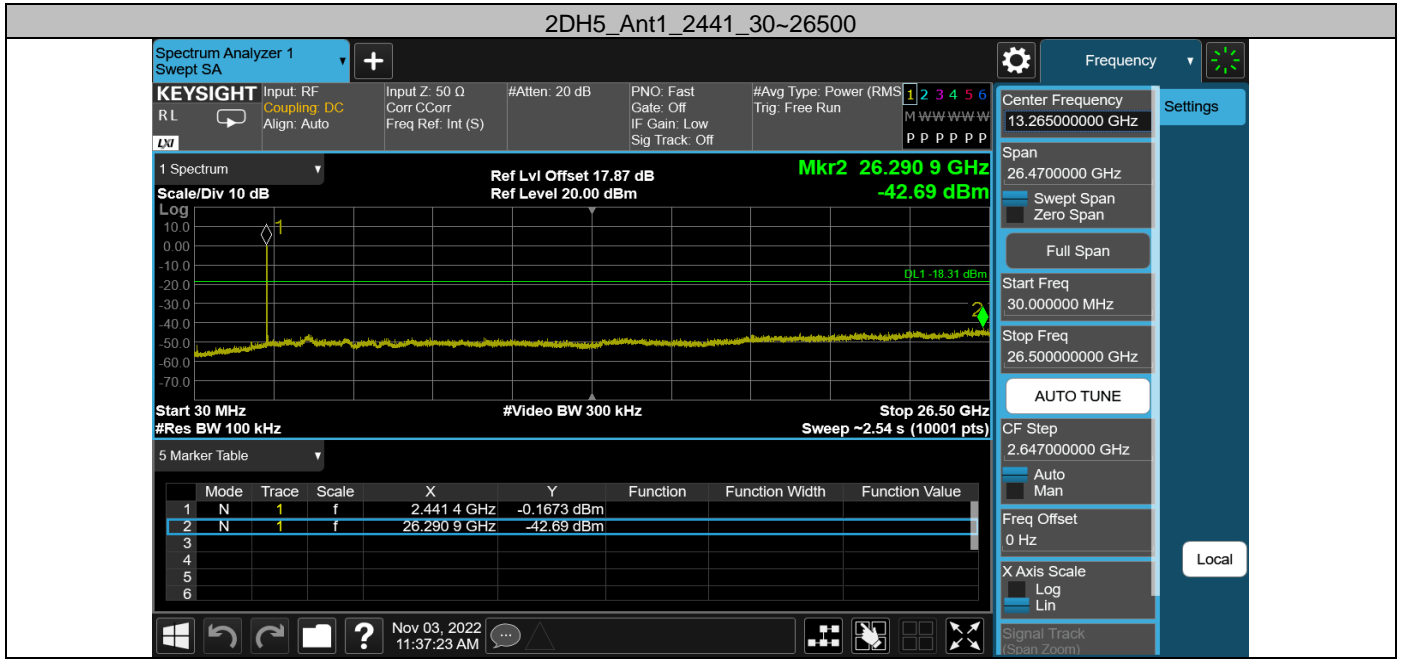

Test Graphs

Appendix H: Conducted Spurious Emission Test Result

Test Mode	Antenna	Freq(MHz)	Freq Range [MHz]	Ref Level [dBm]	Result [dBm]	Limit [dBm]	Verdict
DH5	Ant1	2402	30~26500	2.20	-41.28	≤-17.8	PASS
		2441	30~26500	1.74	-43.15	≤-18.26	PASS
2DH5	Ant1	2402	30~26500	2.15	-42.96	≤-17.85	PASS
		2441	30~26500	1.69	-42.69	≤-18.31	PASS
		2480	30~26500	1.32	-43.5	≤-18.68	PASS
3DH5	Ant1	2402	30~26500	2.18	-42.41	≤-17.82	PASS
		2441	30~26500	1.74	-42.86	≤-18.26	PASS
		2480	30~26500	1.40	-42.68	≤-18.6	PASS

Test Graphs

13. TEST SETUP PHOTO

Radiated Test (Below 1GHz)

Radiated Test (Above 1GHz)

14. EUT PHOTO

External Photos
M/N: EDF200118

External Photos
M/N: EDF200118

External Photos
M/N: EDF200118