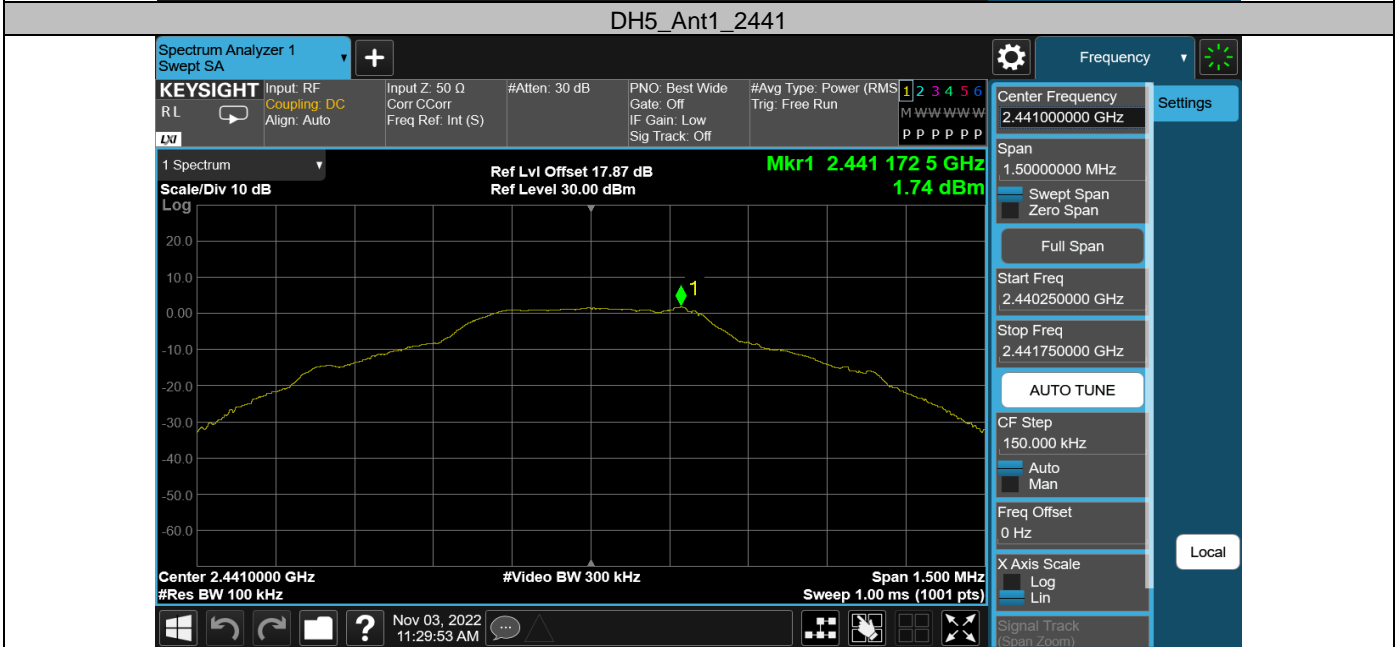

Appendix F: Reference level measurement
 Test Result

Test Mode	Antenna	Freq(MHz)	Max.Point[MHz]	Result[dBm]
DH5	Ant1	2402	2402.17	2.20
		2441	2441.17	1.74
2DH5	Ant1	2402	2402.01	2.15
		2441	2441.00	1.69
		2480	2480.02	1.32
3DH5	Ant1	2402	2402.01	2.18
		2441	2441.02	1.74
		2480	2480.17	1.40

Test Graphs

Appendix G: Band edge measurements
Test Result

Test Mode	Antenna	Ch Name	Freq(MHz)	Ref Level [dBm]	Result [dBm]	Limit [dBm]	Verdict
DH5	Ant1	Low	2402	2.20	-48.95	≤-17.8	PASS
			Hop_2402	2.08	-50.46	≤-17.93	PASS
		High	Hop_2480	2.34	-51.18	≤-17.66	PASS
2DH5	Ant1	Low	2402	2.15	-49.3	≤-17.85	PASS
		High	2480	1.32	-50.64	≤-18.68	PASS
		Low	Hop_2402	-2.86	-50.88	≤-22.86	PASS
		High	Hop_2480	1.80	-50.7	≤-18.2	PASS
3DH5	Ant1	Low	2402	2.18	-49.67	≤-17.82	PASS
		High	2480	1.40	-50.09	≤-18.6	PASS
		Low	Hop_2402	0.31	-51.02	≤-19.69	PASS
		High	Hop_2480	-1.44	-49.77	≤-21.44	PASS

Test Graphs

Appendix H: Conducted Spurious Emission Test Result

Test Mode	Antenna	Freq(MHz)	Freq Range [MHz]	Ref Level [dBm]	Result [dBm]	Limit [dBm]	Verdict
DH5	Ant1	2402	30~26500	2.20	-41.28	≤-17.8	PASS
		2441	30~26500	1.74	-43.15	≤-18.26	PASS
2DH5	Ant1	2402	30~26500	2.15	-42.96	≤-17.85	PASS
		2441	30~26500	1.69	-42.69	≤-18.31	PASS
		2480	30~26500	1.32	-43.5	≤-18.68	PASS
3DH5	Ant1	2402	30~26500	2.18	-42.41	≤-17.82	PASS
		2441	30~26500	1.74	-42.86	≤-18.26	PASS
		2480	30~26500	1.40	-42.68	≤-18.6	PASS