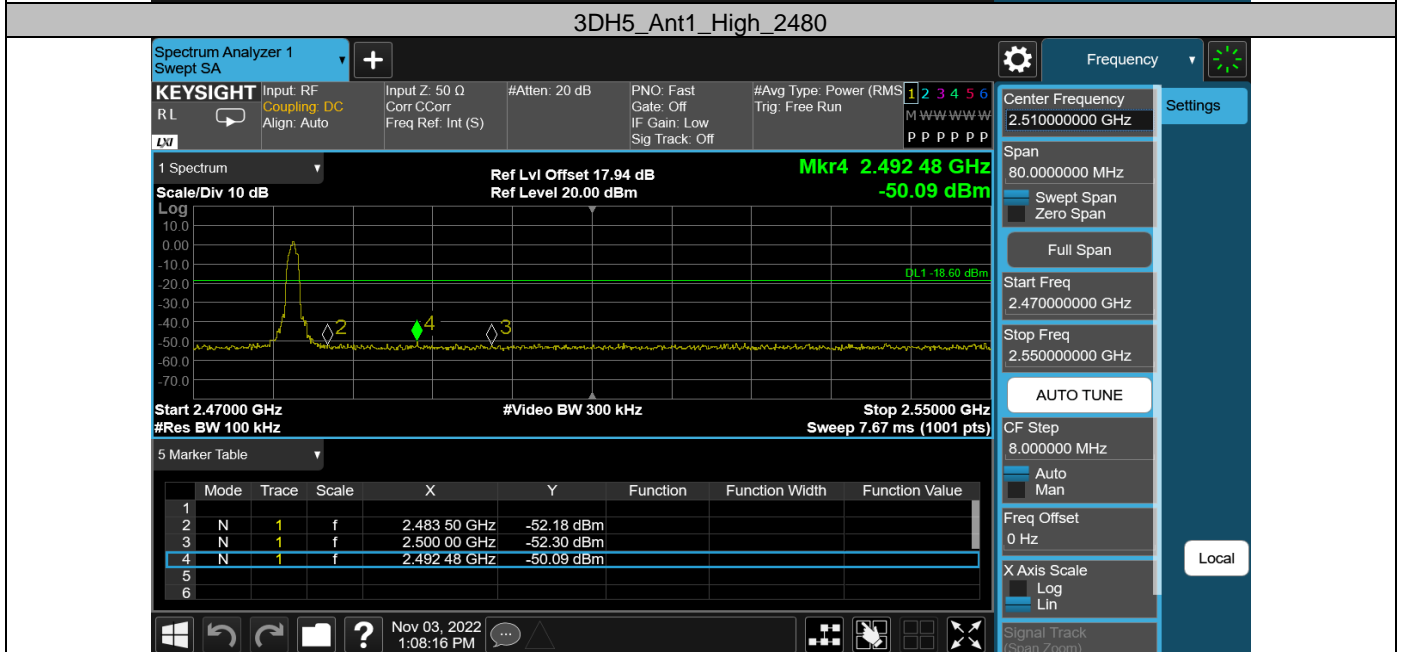

Appendix F: Reference level measurement
 Test Result

Test Mode	Antenna	Freq(MHz)	Max.Point[MHz]	Result[dBm]
DH5	Ant1	2402	2402.17	2.20
		2441	2441.17	1.74
2DH5	Ant1	2402	2402.01	2.15
		2441	2441.00	1.69
		2480	2480.02	1.32
3DH5	Ant1	2402	2402.01	2.18
		2441	2441.02	1.74
		2480	2480.17	1.40

Test Graphs

Appendix G: Band edge measurements
Test Result

Test Mode	Antenna	Ch Name	Freq(MHz)	Ref Level [dBm]	Result [dBm]	Limit [dBm]	Verdict
DH5	Ant1	Low	2402	2.20	-48.95	≤-17.8	PASS
			Hop_2402	2.08	-50.46	≤-17.93	PASS
		High	Hop_2480	2.34	-51.18	≤-17.66	PASS
2DH5	Ant1	Low	2402	2.15	-49.3	≤-17.85	PASS
		High	2480	1.32	-50.64	≤-18.68	PASS
		Low	Hop_2402	-2.86	-50.88	≤-22.86	PASS
		High	Hop_2480	1.80	-50.7	≤-18.2	PASS
3DH5	Ant1	Low	2402	2.18	-49.67	≤-17.82	PASS
		High	2480	1.40	-50.09	≤-18.6	PASS
		Low	Hop_2402	0.31	-51.02	≤-19.69	PASS
		High	Hop_2480	-1.44	-49.77	≤-21.44	PASS

Test Graphs

Appendix H: Conducted Spurious Emission Test Result

Test Mode	Antenna	Freq(MHz)	Freq Range [MHz]	Ref Level [dBm]	Result [dBm]	Limit [dBm]	Verdict
DH5	Ant1	2402	30~26500	2.20	-41.28	≤-17.8	PASS
		2441	30~26500	1.74	-43.15	≤-18.26	PASS
2DH5	Ant1	2402	30~26500	2.15	-42.96	≤-17.85	PASS
		2441	30~26500	1.69	-42.69	≤-18.31	PASS
		2480	30~26500	1.32	-43.5	≤-18.68	PASS
3DH5	Ant1	2402	30~26500	2.18	-42.41	≤-17.82	PASS
		2441	30~26500	1.74	-42.86	≤-18.26	PASS
		2480	30~26500	1.40	-42.68	≤-18.6	PASS

Test Graphs

13. TEST SETUP PHOTO

Radiated Test (Below 1GHz)

Radiated Test (Above 1GHz)

14. EUT PHOTO

External Photos
M/N: EDF200118

External Photos
M/N: EDF200118

External Photos
M/N: EDF200118