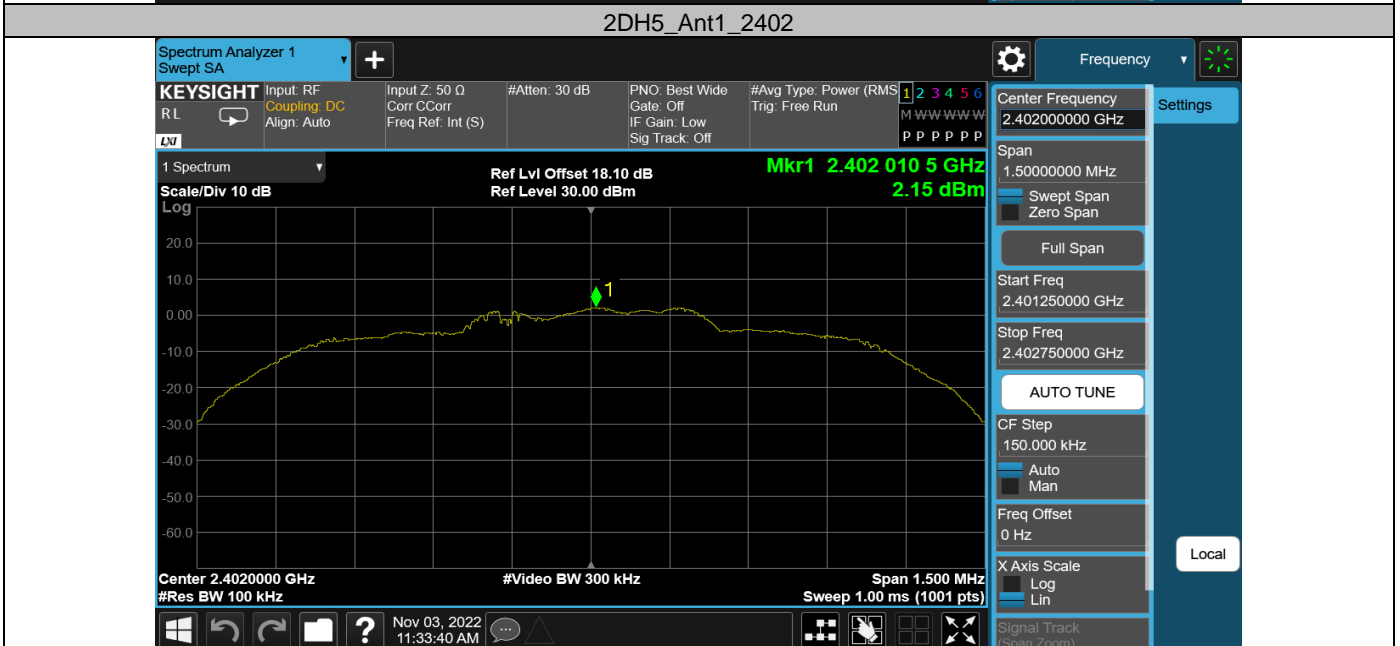

Appendix F: Reference level measurement
 Test Result

Test Mode	Antenna	Freq(MHz)	Max.Point[MHz]	Result[dBm]
DH5	Ant1	2402	2402.17	2.20
		2441	2441.17	1.74
2DH5	Ant1	2402	2402.01	2.15
		2441	2441.00	1.69
		2480	2480.02	1.32
3DH5	Ant1	2402	2402.01	2.18
		2441	2441.02	1.74
		2480	2480.17	1.40

Test Graphs

Appendix G: Band edge measurements
Test Result

Test Mode	Antenna	Ch Name	Freq(MHz)	Ref Level [dBm]	Result [dBm]	Limit [dBm]	Verdict
DH5	Ant1	Low	2402	2.20	-48.95	≤-17.8	PASS
			Hop_2402	2.08	-50.46	≤-17.93	PASS
		High	Hop_2480	2.34	-51.18	≤-17.66	PASS
2DH5	Ant1	Low	2402	2.15	-49.3	≤-17.85	PASS
		High	2480	1.32	-50.64	≤-18.68	PASS
		Low	Hop_2402	-2.86	-50.88	≤-22.86	PASS
		High	Hop_2480	1.80	-50.7	≤-18.2	PASS
3DH5	Ant1	Low	2402	2.18	-49.67	≤-17.82	PASS
		High	2480	1.40	-50.09	≤-18.6	PASS
		Low	Hop_2402	0.31	-51.02	≤-19.69	PASS
		High	Hop_2480	-1.44	-49.77	≤-21.44	PASS

Test Graphs

Appendix H: Conducted Spurious Emission Test Result

Test Mode	Antenna	Freq(MHz)	Freq Range [MHz]	Ref Level [dBm]	Result [dBm]	Limit [dBm]	Verdict
DH5	Ant1	2402	30~26500	2.20	-41.28	≤-17.8	PASS
		2441	30~26500	1.74	-43.15	≤-18.26	PASS
2DH5	Ant1	2402	30~26500	2.15	-42.96	≤-17.85	PASS
		2441	30~26500	1.69	-42.69	≤-18.31	PASS
		2480	30~26500	1.32	-43.5	≤-18.68	PASS
3DH5	Ant1	2402	30~26500	2.18	-42.41	≤-17.82	PASS
		2441	30~26500	1.74	-42.86	≤-18.26	PASS
		2480	30~26500	1.40	-42.68	≤-18.6	PASS