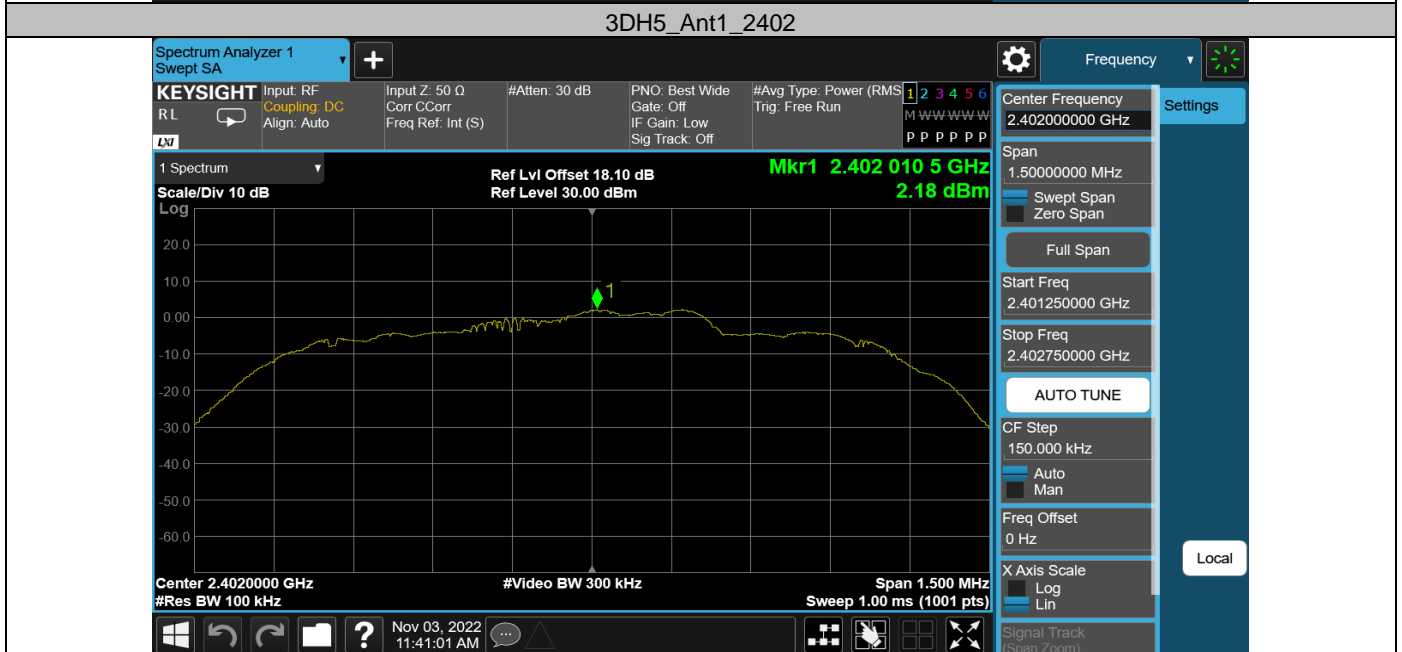

Appendix F: Reference level measurement
 Test Result

Test Mode	Antenna	Freq(MHz)	Max.Point[MHz]	Result[dBm]
DH5	Ant1	2402	2402.17	2.20
		2441	2441.17	1.74
2DH5	Ant1	2402	2402.01	2.15
		2441	2441.00	1.69
		2480	2480.02	1.32
3DH5	Ant1	2402	2402.01	2.18
		2441	2441.02	1.74
		2480	2480.17	1.40

Test Graphs

Appendix G: Band edge measurements
Test Result

Test Mode	Antenna	Ch Name	Freq(MHz)	Ref Level [dBm]	Result [dBm]	Limit [dBm]	Verdict
DH5	Ant1	Low	2402	2.20	-48.95	≤-17.8	PASS
			Hop_2402	2.08	-50.46	≤-17.93	PASS
		High	Hop_2480	2.34	-51.18	≤-17.66	PASS
2DH5	Ant1	Low	2402	2.15	-49.3	≤-17.85	PASS
		High	2480	1.32	-50.64	≤-18.68	PASS
		Low	Hop_2402	-2.86	-50.88	≤-22.86	PASS
		High	Hop_2480	1.80	-50.7	≤-18.2	PASS
3DH5	Ant1	Low	2402	2.18	-49.67	≤-17.82	PASS
		High	2480	1.40	-50.09	≤-18.6	PASS
		Low	Hop_2402	0.31	-51.02	≤-19.69	PASS
		High	Hop_2480	-1.44	-49.77	≤-21.44	PASS

Test Graphs

Appendix H: Conducted Spurious Emission Test Result

Test Mode	Antenna	Freq(MHz)	Freq Range [MHz]	Ref Level [dBm]	Result [dBm]	Limit [dBm]	Verdict
DH5	Ant1	2402	30~26500	2.20	-41.28	≤-17.8	PASS
		2441	30~26500	1.74	-43.15	≤-18.26	PASS
2DH5	Ant1	2402	30~26500	2.15	-42.96	≤-17.85	PASS
		2441	30~26500	1.69	-42.69	≤-18.31	PASS
		2480	30~26500	1.32	-43.5	≤-18.68	PASS
3DH5	Ant1	2402	30~26500	2.18	-42.41	≤-17.82	PASS
		2441	30~26500	1.74	-42.86	≤-18.26	PASS
		2480	30~26500	1.40	-42.68	≤-18.6	PASS