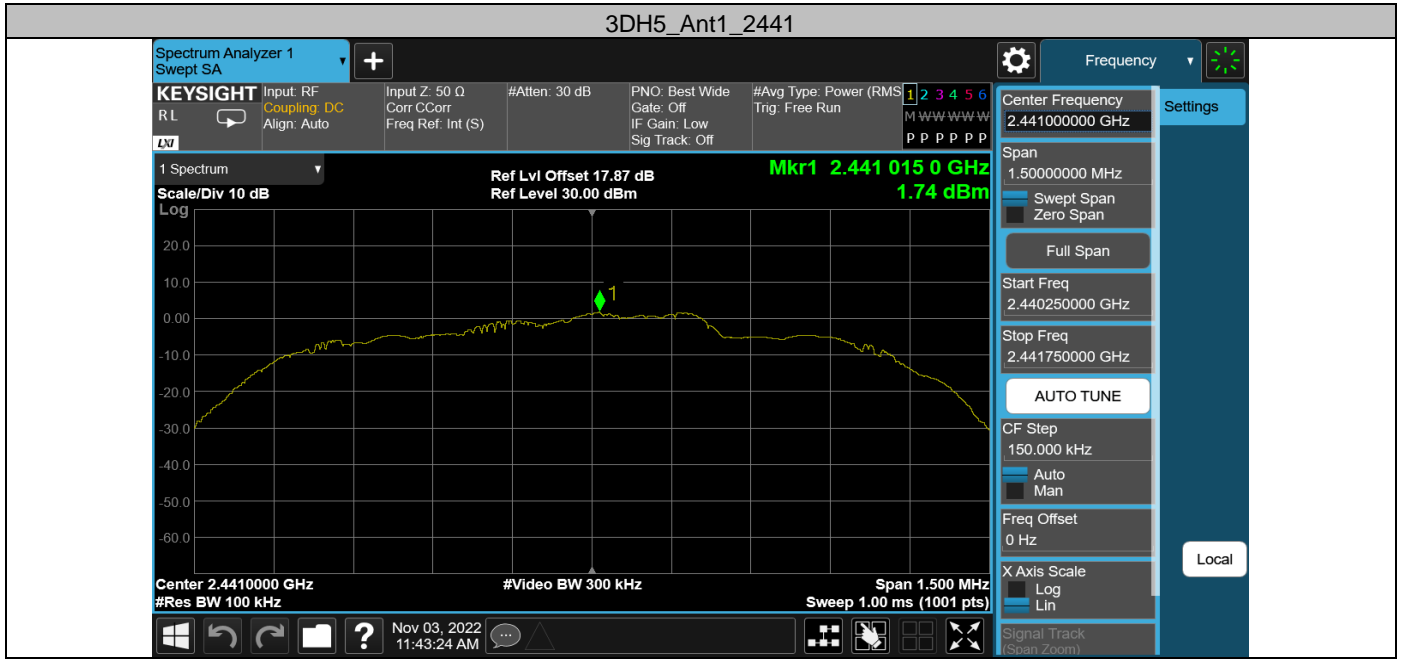

Appendix F: Reference level measurement
 Test Result

Test Mode	Antenna	Freq(MHz)	Max.Point[MHz]	Result[dBm]
DH5	Ant1	2402	2402.17	2.20
		2441	2441.17	1.74
2DH5	Ant1	2402	2402.01	2.15
		2441	2441.00	1.69
		2480	2480.02	1.32
3DH5	Ant1	2402	2402.01	2.18
		2441	2441.02	1.74
		2480	2480.17	1.40

Test Graphs

Appendix G: Band edge measurements
Test Result

Test Mode	Antenna	Ch Name	Freq(MHz)	Ref Level [dBm]	Result [dBm]	Limit [dBm]	Verdict
DH5	Ant1	Low	2402	2.20	-48.95	≤-17.8	PASS
			Hop_2402	2.08	-50.46	≤-17.93	PASS
		High	Hop_2480	2.34	-51.18	≤-17.66	PASS
2DH5	Ant1	Low	2402	2.15	-49.3	≤-17.85	PASS
		High	2480	1.32	-50.64	≤-18.68	PASS
		Low	Hop_2402	-2.86	-50.88	≤-22.86	PASS
		High	Hop_2480	1.80	-50.7	≤-18.2	PASS
3DH5	Ant1	Low	2402	2.18	-49.67	≤-17.82	PASS
		High	2480	1.40	-50.09	≤-18.6	PASS
		Low	Hop_2402	0.31	-51.02	≤-19.69	PASS
		High	Hop_2480	-1.44	-49.77	≤-21.44	PASS

Test Graphs

Appendix H: Conducted Spurious Emission Test Result

Test Mode	Antenna	Freq(MHz)	Freq Range [MHz]	Ref Level [dBm]	Result [dBm]	Limit [dBm]	Verdict
DH5	Ant1	2402	30~26500	2.20	-41.28	≤-17.8	PASS
		2441	30~26500	1.74	-43.15	≤-18.26	PASS
2DH5	Ant1	2402	30~26500	2.15	-42.96	≤-17.85	PASS
		2441	30~26500	1.69	-42.69	≤-18.31	PASS
		2480	30~26500	1.32	-43.5	≤-18.68	PASS
3DH5	Ant1	2402	30~26500	2.18	-42.41	≤-17.82	PASS
		2441	30~26500	1.74	-42.86	≤-18.26	PASS
		2480	30~26500	1.40	-42.68	≤-18.6	PASS