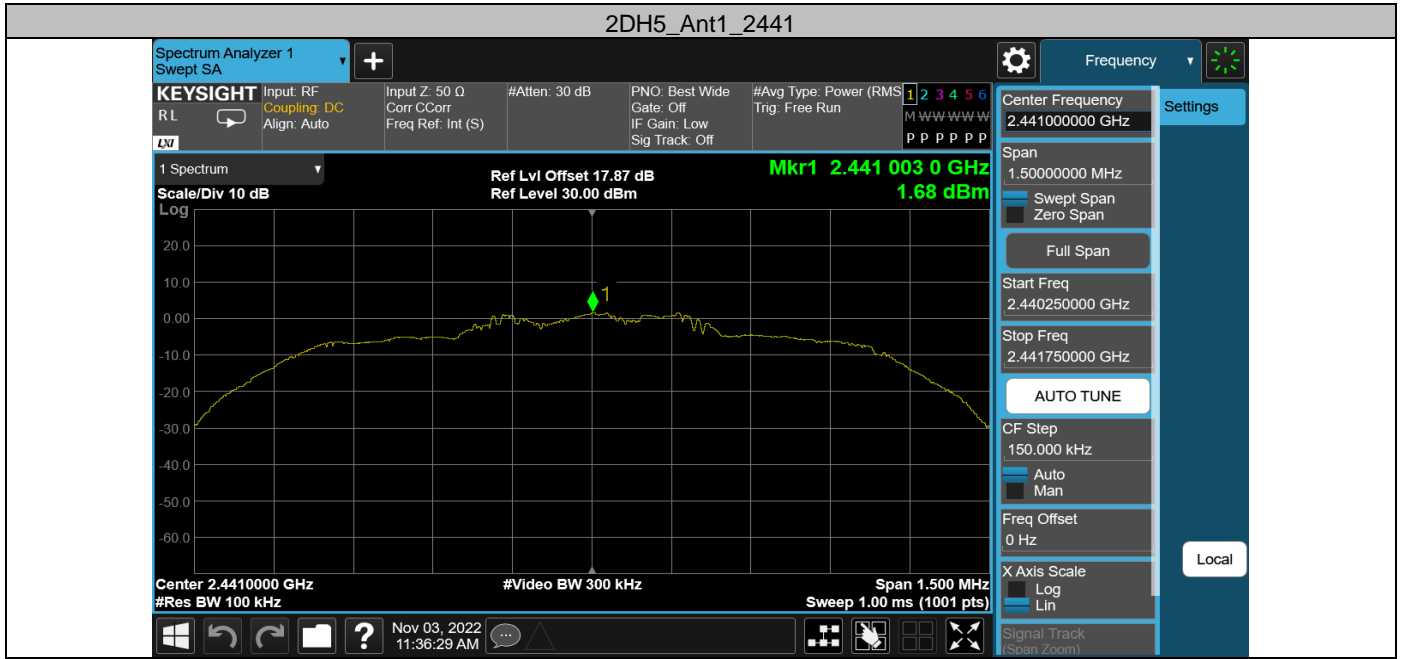

Appendix F: Reference level measurement
 Test Result

Test Mode	Antenna	Freq(MHz)	Max.Point[MHz]	Result[dBm]
DH5	Ant1	2402	2402.17	2.20
		2441	2441.17	1.74
2DH5	Ant1	2402	2402.01	2.15
		2441	2441.00	1.69
		2480	2480.02	1.32
3DH5	Ant1	2402	2402.01	2.18
		2441	2441.02	1.74
		2480	2480.17	1.40

Test Graphs

Appendix G: Band edge measurements
Test Result

Test Mode	Antenna	Ch Name	Freq(MHz)	Ref Level [dBm]	Result [dBm]	Limit [dBm]	Verdict
DH5	Ant1	Low	2402	2.20	-48.95	≤-17.8	PASS
			Hop_2402	2.08	-50.46	≤-17.93	PASS
		High	Hop_2480	2.34	-51.18	≤-17.66	PASS
2DH5	Ant1	Low	2402	2.15	-49.3	≤-17.85	PASS
		High	2480	1.32	-50.64	≤-18.68	PASS
		Low	Hop_2402	-2.86	-50.88	≤-22.86	PASS
		High	Hop_2480	1.80	-50.7	≤-18.2	PASS
3DH5	Ant1	Low	2402	2.18	-49.67	≤-17.82	PASS
		High	2480	1.40	-50.09	≤-18.6	PASS
		Low	Hop_2402	0.31	-51.02	≤-19.69	PASS
		High	Hop_2480	-1.44	-49.77	≤-21.44	PASS

Test Graphs

Appendix H: Conducted Spurious Emission Test Result

Test Mode	Antenna	Freq(MHz)	Freq Range [MHz]	Ref Level [dBm]	Result [dBm]	Limit [dBm]	Verdict
DH5	Ant1	2402	30~26500	2.20	-41.28	≤-17.8	PASS
		2441	30~26500	1.74	-43.15	≤-18.26	PASS
2DH5	Ant1	2402	30~26500	2.15	-42.96	≤-17.85	PASS
		2441	30~26500	1.69	-42.69	≤-18.31	PASS
		2480	30~26500	1.32	-43.5	≤-18.68	PASS
3DH5	Ant1	2402	30~26500	2.18	-42.41	≤-17.82	PASS
		2441	30~26500	1.74	-42.86	≤-18.26	PASS
		2480	30~26500	1.40	-42.68	≤-18.6	PASS