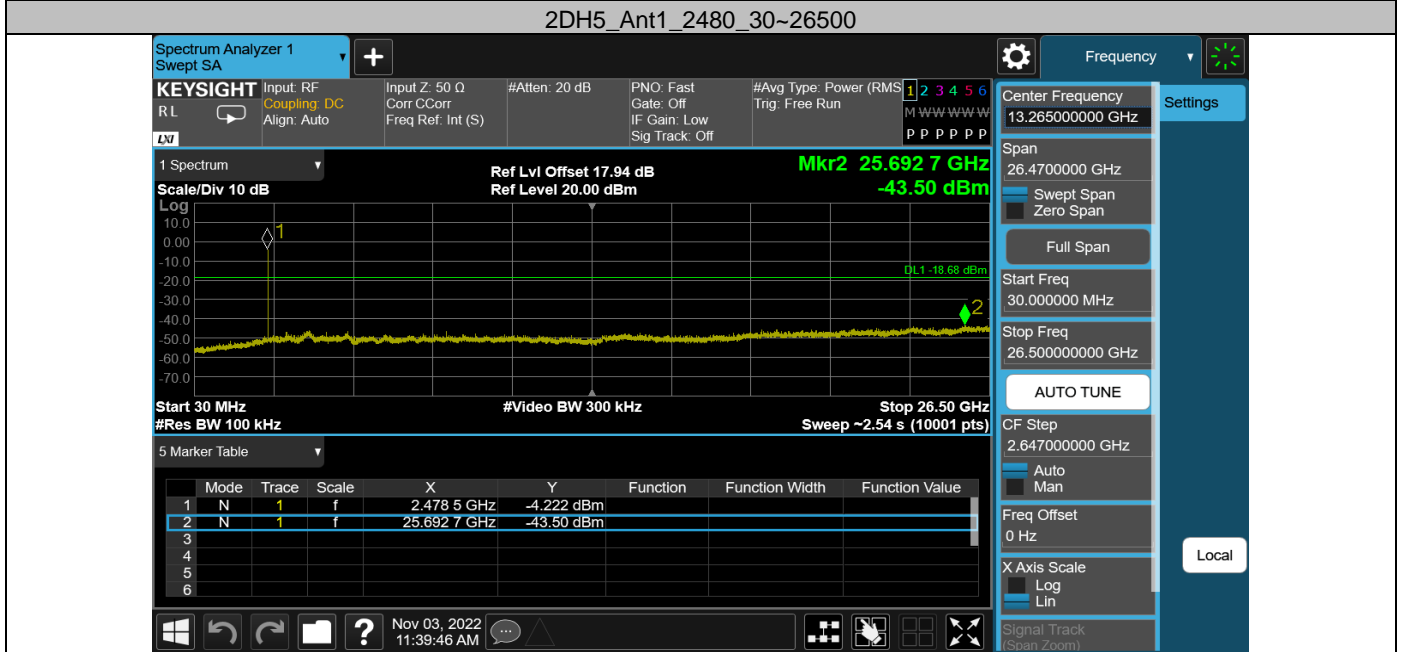

Test Graphs

Appendix H: Conducted Spurious Emission Test Result

Test Mode	Antenna	Freq(MHz)	Freq Range [MHz]	Ref Level [dBm]	Result [dBm]	Limit [dBm]	Verdict
DH5	Ant1	2402	30~26500	2.20	-41.28	≤-17.8	PASS
		2441	30~26500	1.74	-43.15	≤-18.26	PASS
2DH5	Ant1	2402	30~26500	2.15	-42.96	≤-17.85	PASS
		2441	30~26500	1.69	-42.69	≤-18.31	PASS
		2480	30~26500	1.32	-43.5	≤-18.68	PASS
3DH5	Ant1	2402	30~26500	2.18	-42.41	≤-17.82	PASS
		2441	30~26500	1.74	-42.86	≤-18.26	PASS
		2480	30~26500	1.40	-42.68	≤-18.6	PASS

Test Graphs

13. TEST SETUP PHOTO

Radiated Test (Below 1GHz)

Radiated Test (Above 1GHz)

14. EUT PHOTO

External Photos
M/N: EDF200118

External Photos
M/N: EDF200118

External Photos
M/N: EDF200118