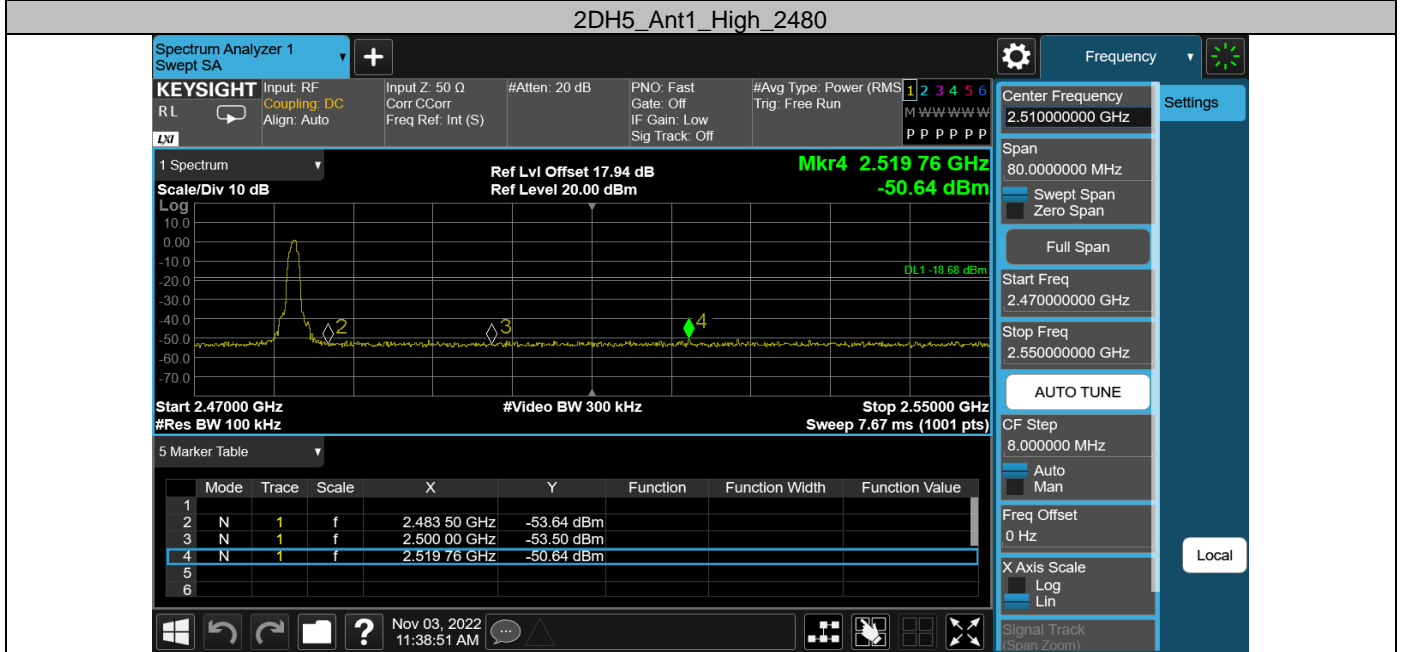

Appendix F: Reference level measurement
 Test Result

Test Mode	Antenna	Freq(MHz)	Max.Point[MHz]	Result[dBm]
DH5	Ant1	2402	2402.17	2.20
		2441	2441.17	1.74
2DH5	Ant1	2402	2402.01	2.15
		2441	2441.00	1.69
		2480	2480.02	1.32
3DH5	Ant1	2402	2402.01	2.18
		2441	2441.02	1.74
		2480	2480.17	1.40

Test Graphs

Appendix G: Band edge measurements
Test Result

Test Mode	Antenna	Ch Name	Freq(MHz)	Ref Level [dBm]	Result [dBm]	Limit [dBm]	Verdict
DH5	Ant1	Low	2402	2.20	-48.95	≤-17.8	PASS
			Hop_2402	2.08	-50.46	≤-17.93	PASS
		High	Hop_2480	2.34	-51.18	≤-17.66	PASS
2DH5	Ant1	Low	2402	2.15	-49.3	≤-17.85	PASS
		High	2480	1.32	-50.64	≤-18.68	PASS
		Low	Hop_2402	-2.86	-50.88	≤-22.86	PASS
		High	Hop_2480	1.80	-50.7	≤-18.2	PASS
3DH5	Ant1	Low	2402	2.18	-49.67	≤-17.82	PASS
		High	2480	1.40	-50.09	≤-18.6	PASS
		Low	Hop_2402	0.31	-51.02	≤-19.69	PASS
		High	Hop_2480	-1.44	-49.77	≤-21.44	PASS

Test Graphs

Appendix H: Conducted Spurious Emission Test Result

Test Mode	Antenna	Freq(MHz)	Freq Range [MHz]	Ref Level [dBm]	Result [dBm]	Limit [dBm]	Verdict
DH5	Ant1	2402	30~26500	2.20	-41.28	≤-17.8	PASS
		2441	30~26500	1.74	-43.15	≤-18.26	PASS
2DH5	Ant1	2402	30~26500	2.15	-42.96	≤-17.85	PASS
		2441	30~26500	1.69	-42.69	≤-18.31	PASS
		2480	30~26500	1.32	-43.5	≤-18.68	PASS
3DH5	Ant1	2402	30~26500	2.18	-42.41	≤-17.82	PASS
		2441	30~26500	1.74	-42.86	≤-18.26	PASS
		2480	30~26500	1.40	-42.68	≤-18.6	PASS

Test Graphs

13. TEST SETUP PHOTO

Radiated Test (Below 1GHz)

Radiated Test (Above 1GHz)

14. EUT PHOTO

External Photos
M/N: EDF200118

External Photos
M/N: EDF200118

External Photos
M/N: EDF200118