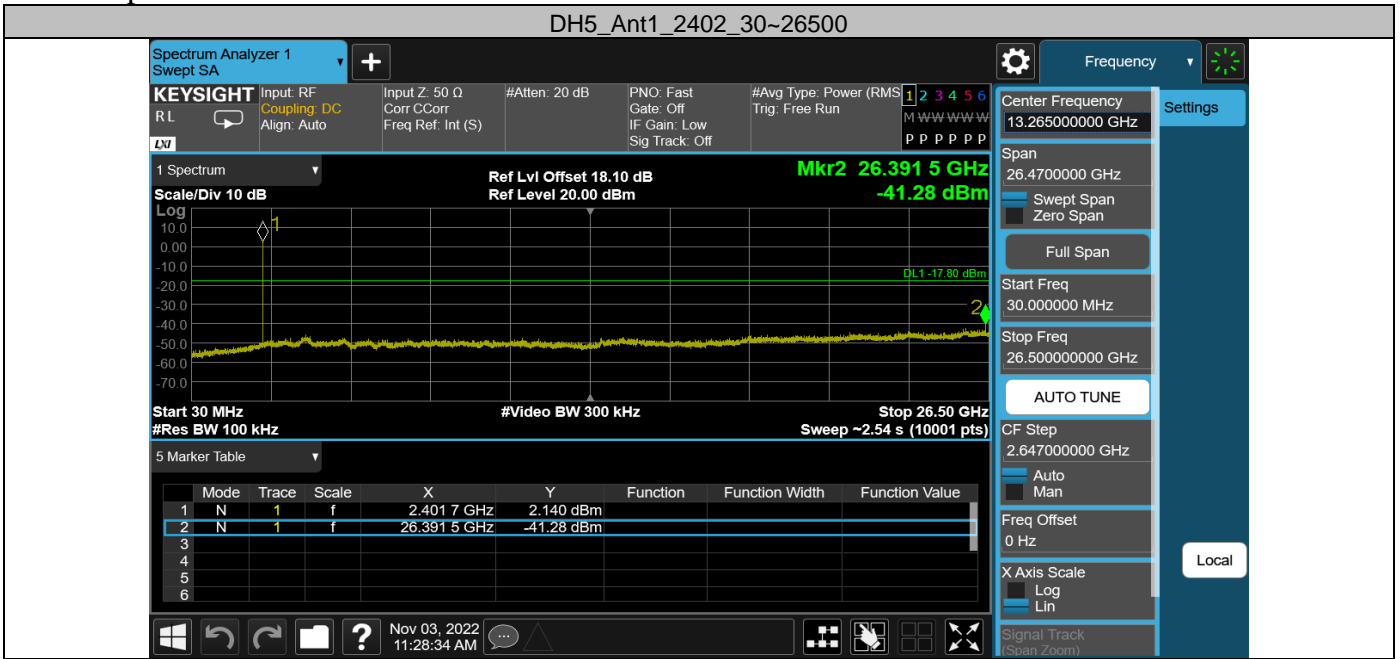

Test Graphs

Appendix H: Conducted Spurious Emission Test Result

Test Mode	Antenna	Freq(MHz)	Freq Range [MHz]	Ref Level [dBm]	Result [dBm]	Limit [dBm]	Verdict
DH5	Ant1	2402	30~26500	2.20	-41.28	≤-17.8	PASS
		2441	30~26500	1.74	-43.15	≤-18.26	PASS
2DH5	Ant1	2402	30~26500	2.15	-42.96	≤-17.85	PASS
		2441	30~26500	1.69	-42.69	≤-18.31	PASS
		2480	30~26500	1.32	-43.5	≤-18.68	PASS
3DH5	Ant1	2402	30~26500	2.18	-42.41	≤-17.82	PASS
		2441	30~26500	1.74	-42.86	≤-18.26	PASS
		2480	30~26500	1.40	-42.68	≤-18.6	PASS

Test Graphs

13. TEST SETUP PHOTO

Radiated Test (Below 1GHz)

Radiated Test (Above 1GHz)

14. EUT PHOTO

External Photos
M/N: EDF200118

External Photos
M/N: EDF200118

External Photos
M/N: EDF200118