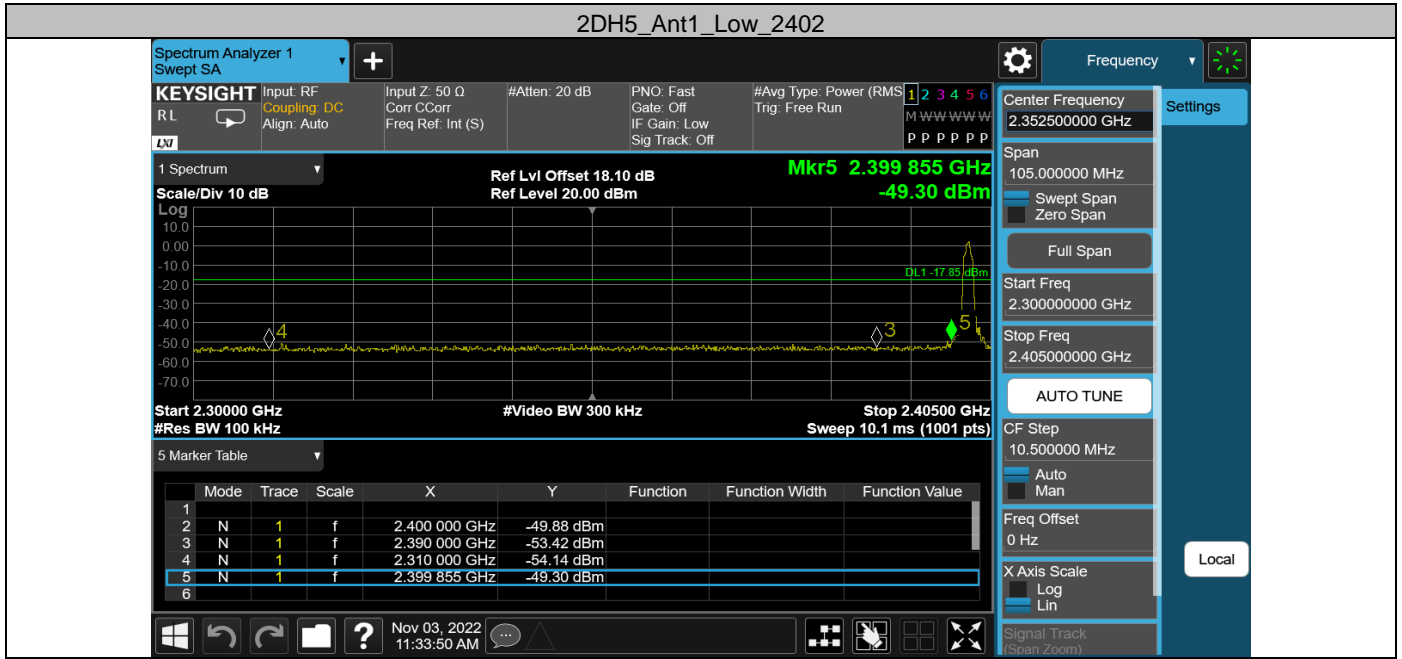

Appendix F: Reference level measurement
 Test Result

Test Mode	Antenna	Freq(MHz)	Max.Point[MHz]	Result[dBm]
DH5	Ant1	2402	2402.17	2.20
		2441	2441.17	1.74
2DH5	Ant1	2402	2402.01	2.15
		2441	2441.00	1.69
		2480	2480.02	1.32
3DH5	Ant1	2402	2402.01	2.18
		2441	2441.02	1.74
		2480	2480.17	1.40

Test Graphs

Appendix G: Band edge measurements
Test Result

Test Mode	Antenna	Ch Name	Freq(MHz)	Ref Level [dBm]	Result [dBm]	Limit [dBm]	Verdict
DH5	Ant1	Low	2402	2.20	-48.95	≤-17.8	PASS
			Hop_2402	2.08	-50.46	≤-17.93	PASS
		High	Hop_2480	2.34	-51.18	≤-17.66	PASS
2DH5	Ant1	Low	2402	2.15	-49.3	≤-17.85	PASS
		High	2480	1.32	-50.64	≤-18.68	PASS
		Low	Hop_2402	-2.86	-50.88	≤-22.86	PASS
		High	Hop_2480	1.80	-50.7	≤-18.2	PASS
3DH5	Ant1	Low	2402	2.18	-49.67	≤-17.82	PASS
		High	2480	1.40	-50.09	≤-18.6	PASS
		Low	Hop_2402	0.31	-51.02	≤-19.69	PASS
		High	Hop_2480	-1.44	-49.77	≤-21.44	PASS

Test Graphs

Appendix H: Conducted Spurious Emission Test Result

Test Mode	Antenna	Freq(MHz)	Freq Range [MHz]	Ref Level [dBm]	Result [dBm]	Limit [dBm]	Verdict
DH5	Ant1	2402	30~26500	2.20	-41.28	≤-17.8	PASS
		2441	30~26500	1.74	-43.15	≤-18.26	PASS
2DH5	Ant1	2402	30~26500	2.15	-42.96	≤-17.85	PASS
		2441	30~26500	1.69	-42.69	≤-18.31	PASS
		2480	30~26500	1.32	-43.5	≤-18.68	PASS
3DH5	Ant1	2402	30~26500	2.18	-42.41	≤-17.82	PASS
		2441	30~26500	1.74	-42.86	≤-18.26	PASS
		2480	30~26500	1.40	-42.68	≤-18.6	PASS