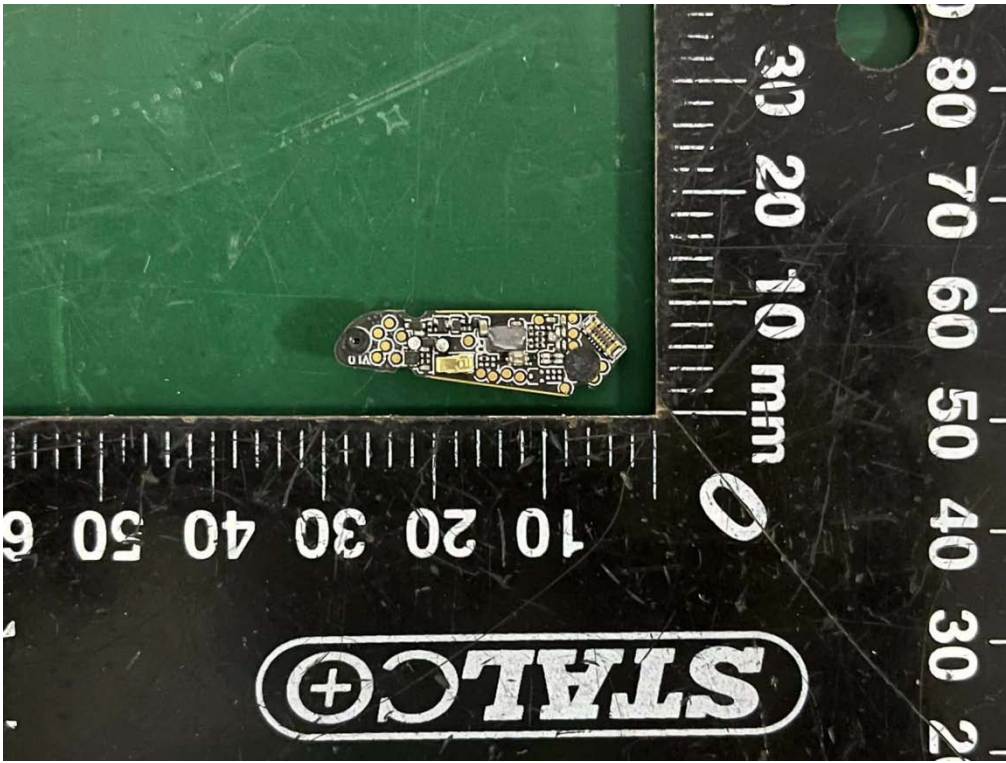

Internal photos
M/N: EDF200068

Bluetooth
antenna

Internal photos
M/N: EDF200068

Internal photos
M/N: EDF200068

Internal photos
M/N: EDF200068

Internal photos
M/N: EDF200068

Internal photos
M/N: EDF200068