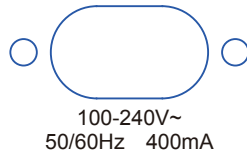

EDIFIER

S1000W

Wi-Fi Bookshelf Speaker

L Speaker Out

Reset

FCC ID: Z9G-EDF167  
IC: 10004A-EDF167

Model: EDF100027

Edifier International Limited