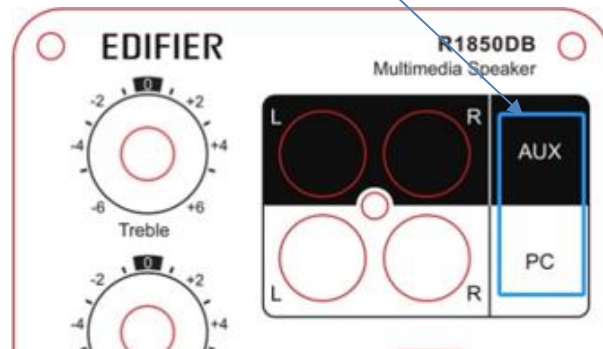

EDIFIER

Edifier International Limited

I, the signer, Dingkun Shen

The only differences between the two models are model name, input port and its remote control. They are electrically identical.

M/N: EDF100023 Input port:

M/N: EDF100022 Input port:

Item Name : Multimedia Speaker

Model Number: EDF100023

Additional Model: EDF100022

FCC ID: Z9G-EDF128

IC: 10004A-EDF128

<Signature>

Dingkun Shen