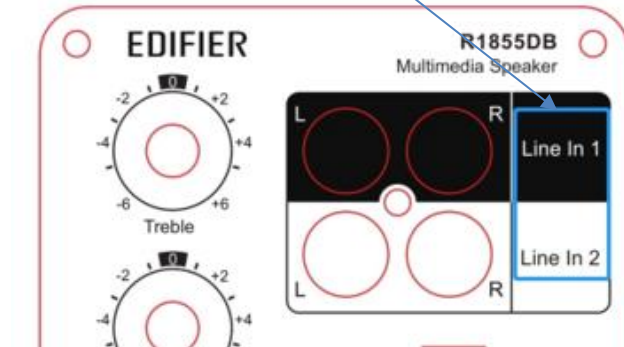

EDIFIER

Edifier International Limited

I, the signer, Dingkun Shen

The only differences between the two models are model name, input port and its remote control. They are electrically identical.

M/N: EDF100023 Input port:

M/N: EDF100022 Input port:

Item Name : Multimedia Speaker

Model Number: EDF100023

Additional Model: EDF100022

FCC ID: Z9G-EDF128

IC: 10004A-EDF128

<Signature>

Dingkun Shen