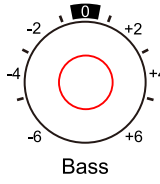

# EDIFIER

R2000DB  
Active Speaker

Volume/Input

Bass

Treble

Input Indicator(LED)	
RED	OPT
GREEN	Line In 1/Line In 2
BLUE	Ⓜ

Model: EDF100021  
FCC ID: Z9G-EDF127  
IC: 10004A-EDF127

L Speaker Out

100-240V~  
50/60Hz 400mA

Power  
Off  On

AVIS: Risque de choc électrique - ne pas ouvrir

Edifier International Limited  
Made in China

批 准

Label Location: