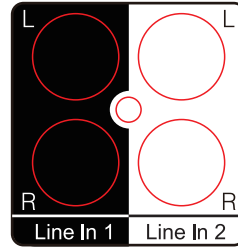

EDIFIER

R1380DB
Active Speaker

COAX

OPT

Off

On

Power

Model: EDF100035
FCC ID: Z9G-EDF124
IC: 10004A-EDF124