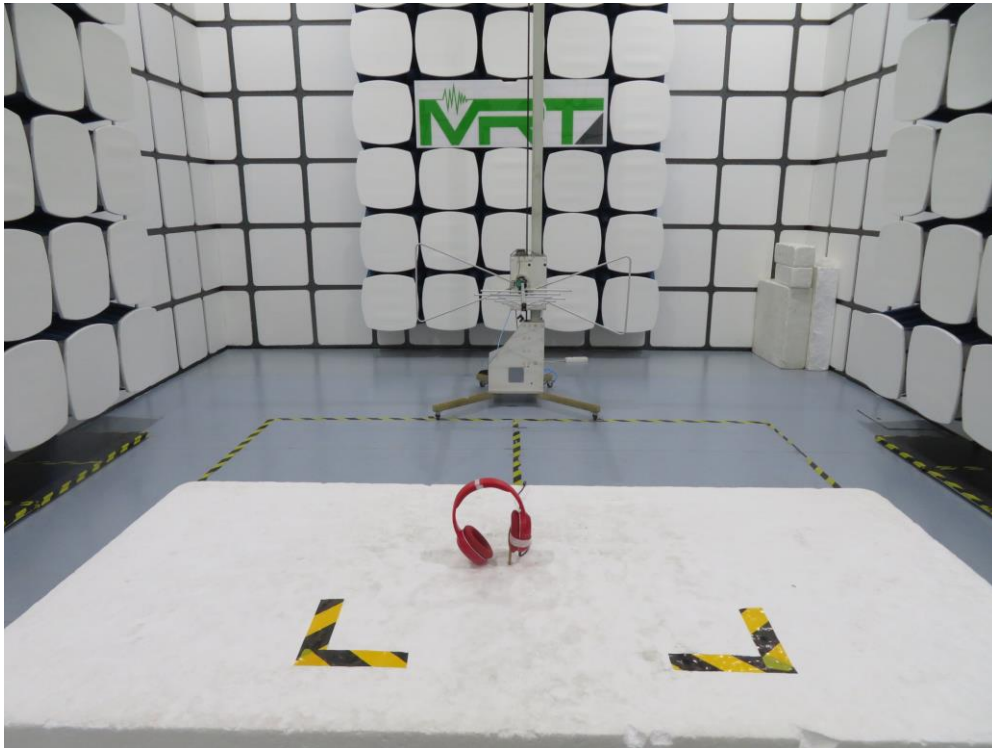

RF Test Setup Photograph

Description: Front View of Conducted Emission Test Setup

Description: Back View of Conducted Emission Test Setup

Description: Radiated Spurious Emission Test Setup for 30MHz ~ 1GHz

Description: Radiated Spurious Emission Test Setup for Above 1GHz

Description: RF Conducted Test Setup