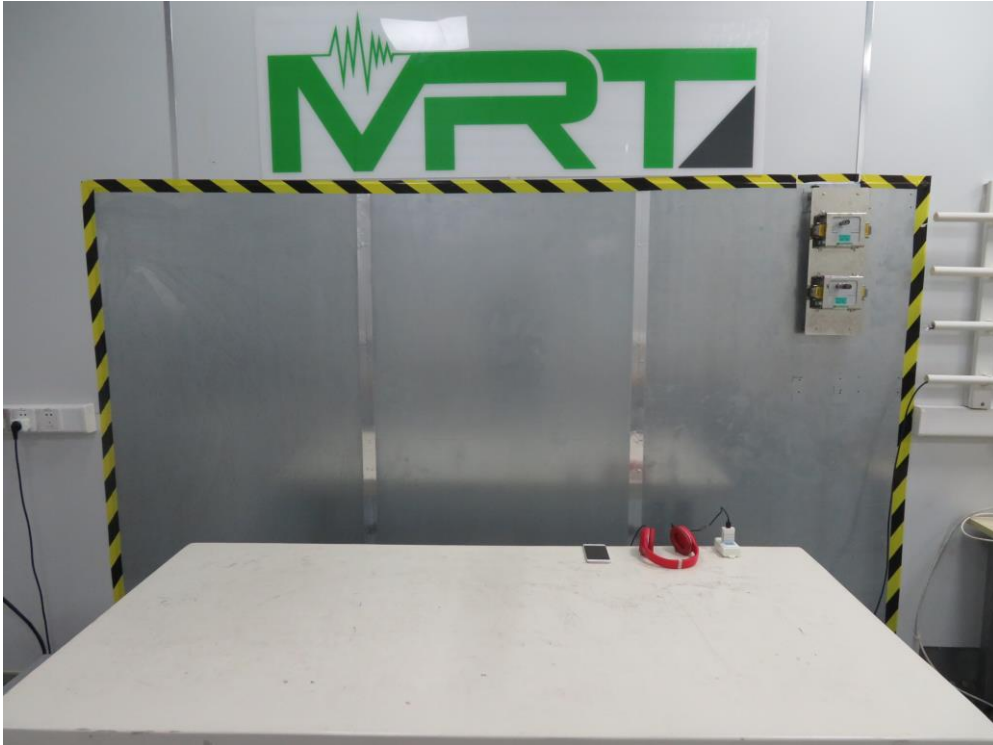

RF Test Setup Photograph

Description: Front View of Conducted Emission Test Setup

Description: Back View of Conducted Emission Test Setup

Description: Radiated Spurious Emission Test Setup for 30MHz ~ 1GHz

Description: Radiated Spurious Emission Test Setup for Above 1GHz

Description: RF Conducted Test Setup