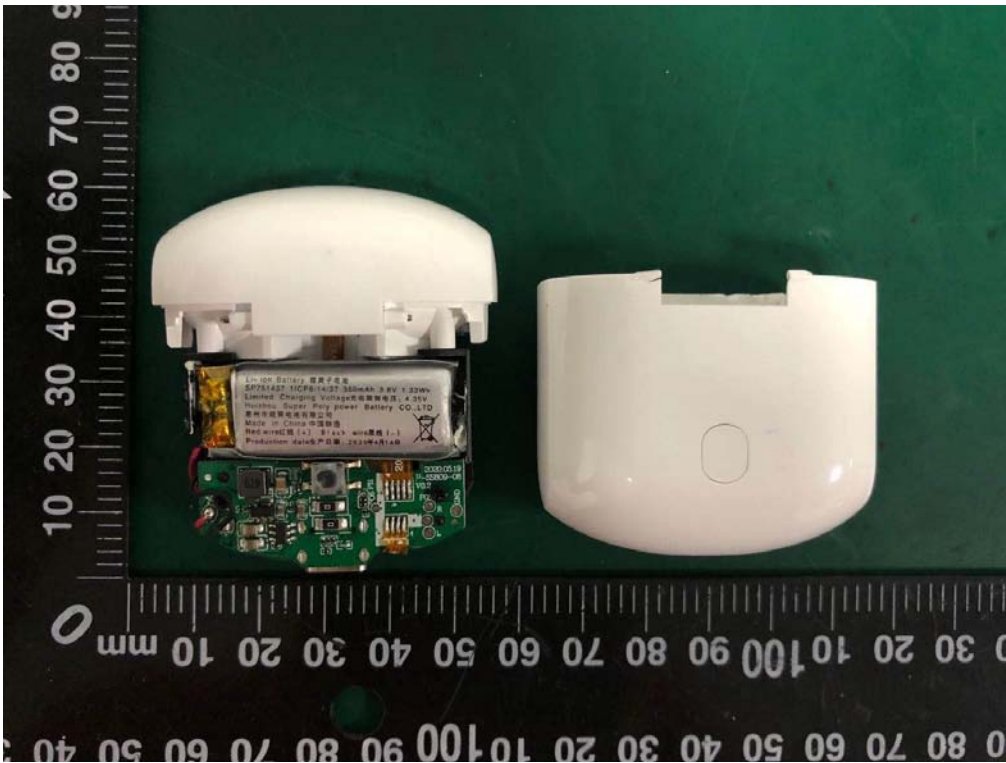

Internal photos
M/N: EDF200018

Internal photos
M/N: EDF200018

Internal photos
M/N: EDF200018

Internal photos
M/N: EDF200018

Internal photos
M/N: EDF200018

Bluetooth
Antenna

Internal photos
M/N: EDF200018

QCC3040

Internal photos
M/N: EDF200018

Internal photos
M/N: EDF200018

Internal photos
M/N: EDF200018

Internal photos
M/N: EDF200018

Internal photos
M/N: EDF200018