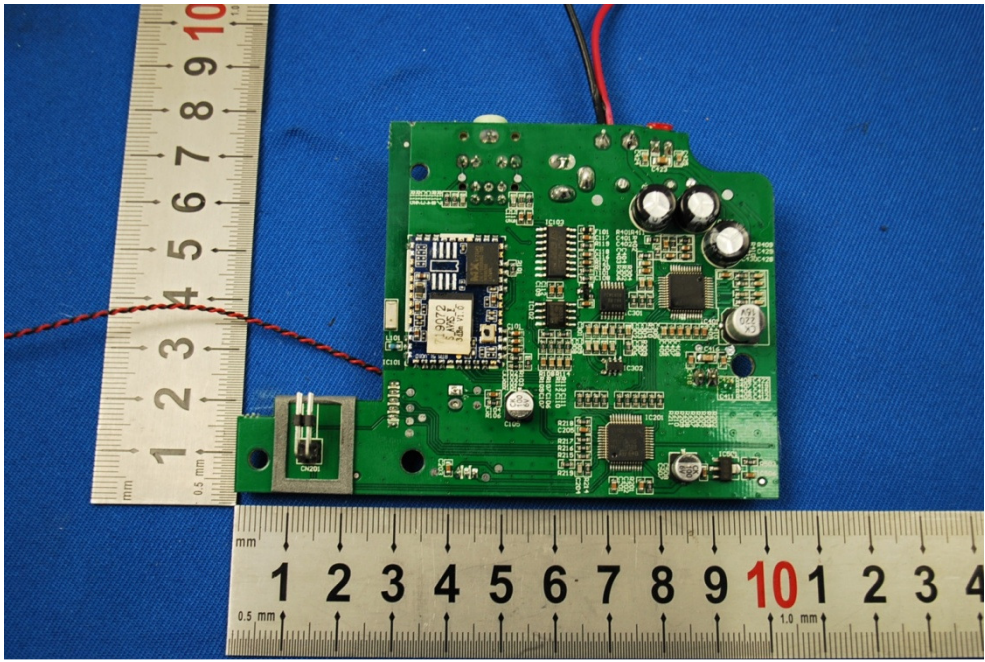

1 Photographs - EUT Constructional Details

Test Model No.: iF335BT

Speaker:

Adapter:

Remote Control: