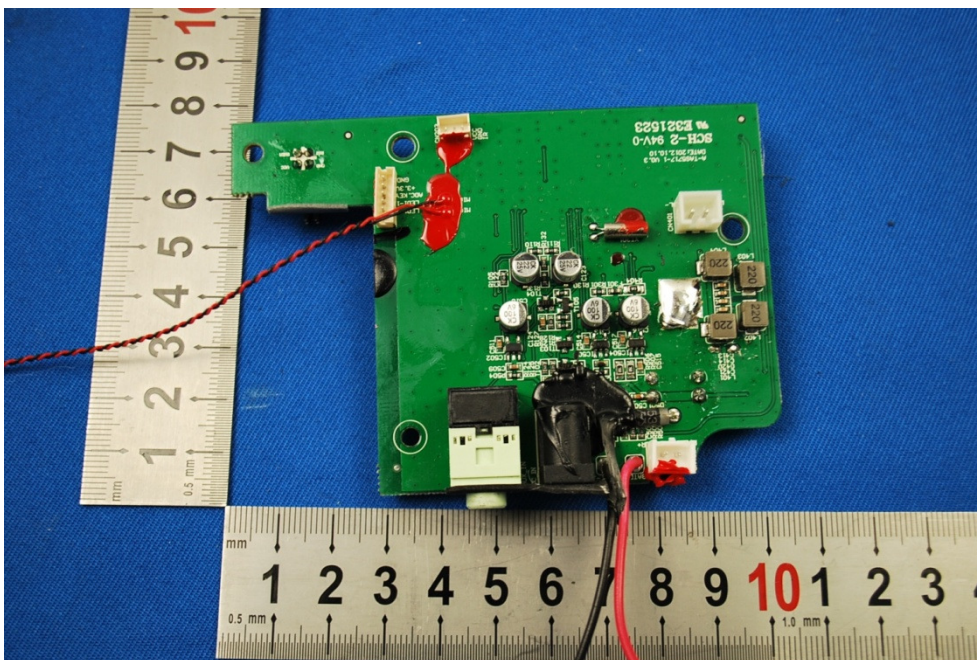

1 Photographs - EUT Constructional Details

Test Model No.: iF335BT

Speaker:

Adapter:

Remote Control: