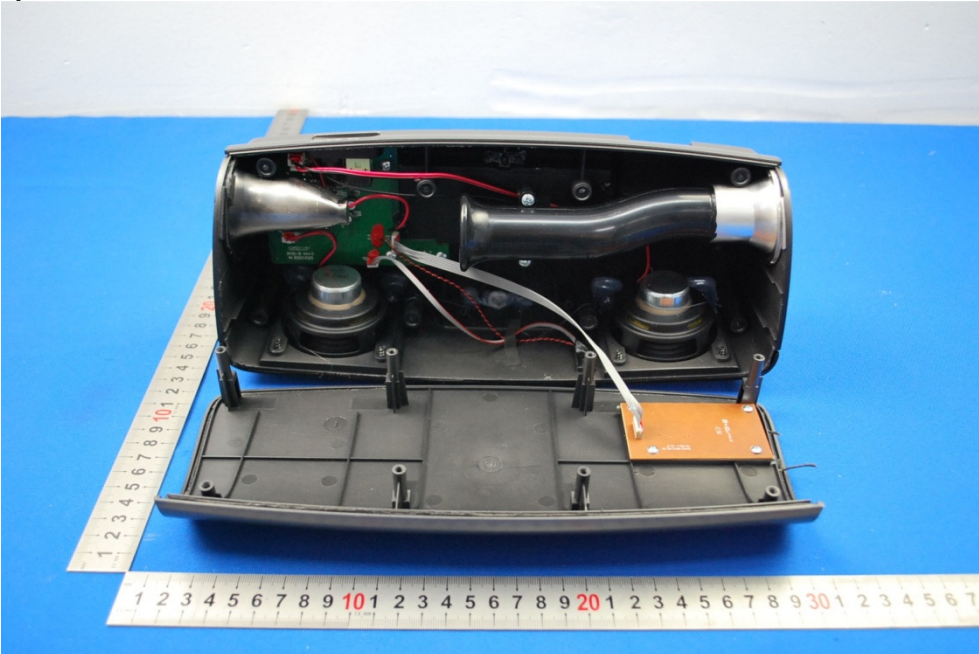

1 Photographs - EUT Constructional Details

Test Model No.: iF335BT

Speaker:

Adapter:

Remote Control: