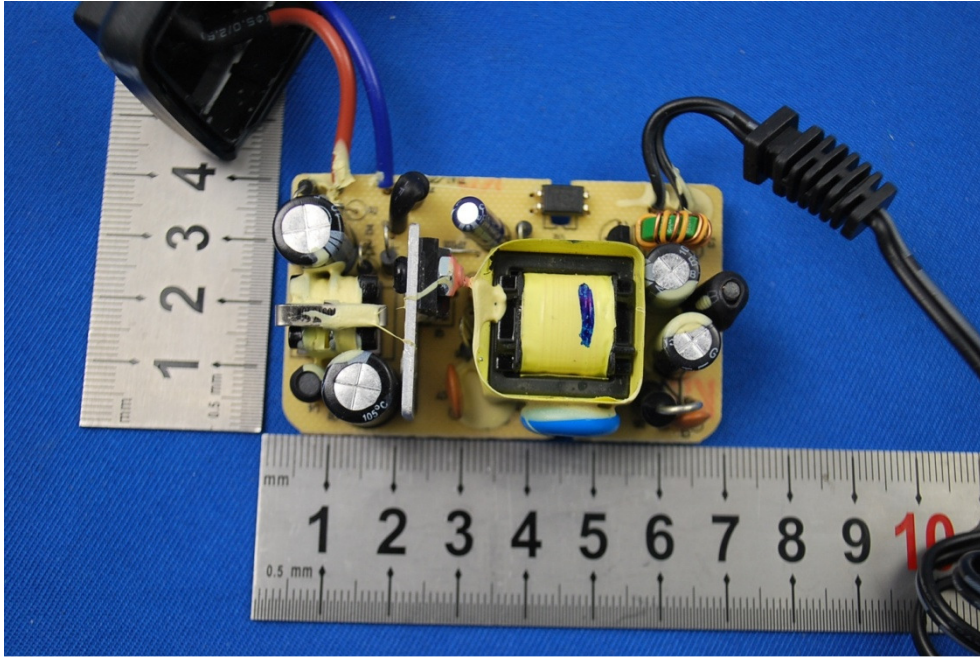

1 Photographs - EUT Constructional Details

Test Model No.: iF335BT

Speaker:

Adapter:

Remote Control: