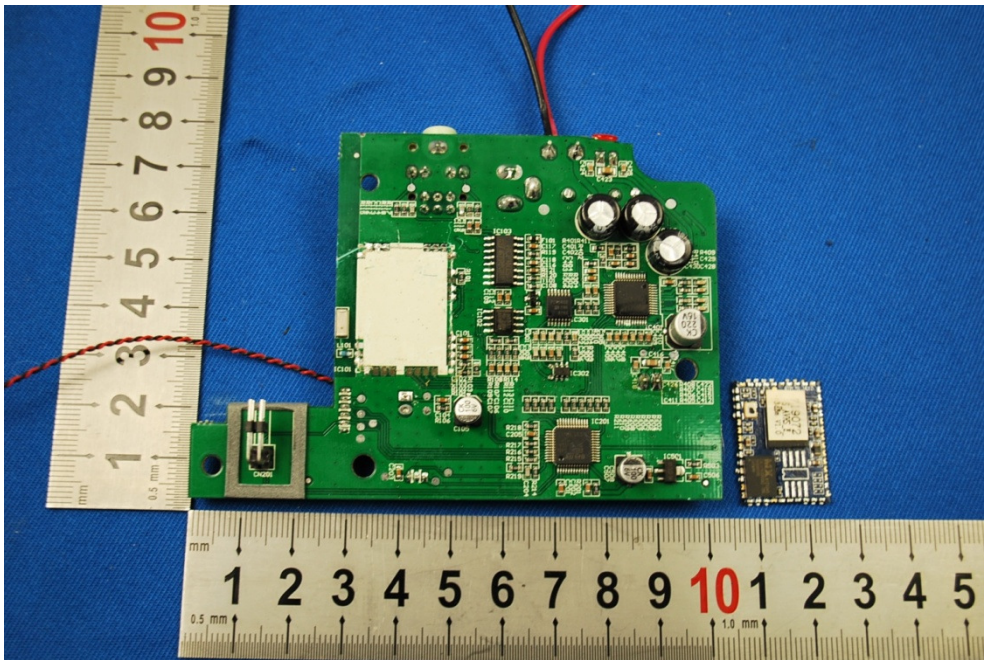

1 Photographs - EUT Constructional Details

Test Model No.: iF335BT

Speaker:

Adapter:

Remote Control: