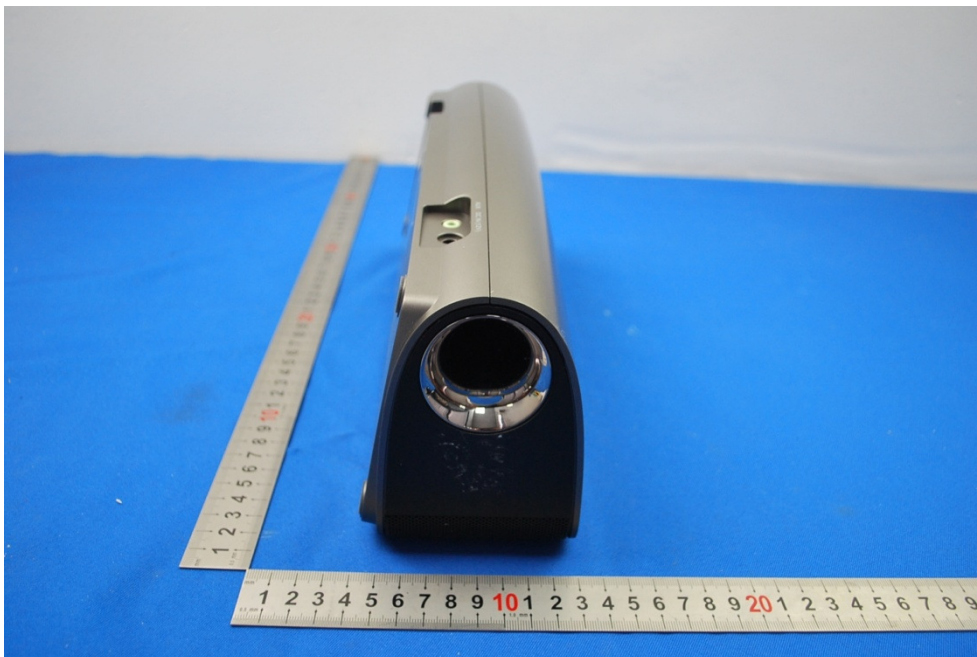

1 Photographs - EUT Constructional Details

Test Model No.: iF335BT

Speaker:

Adapter:

Remote Control: