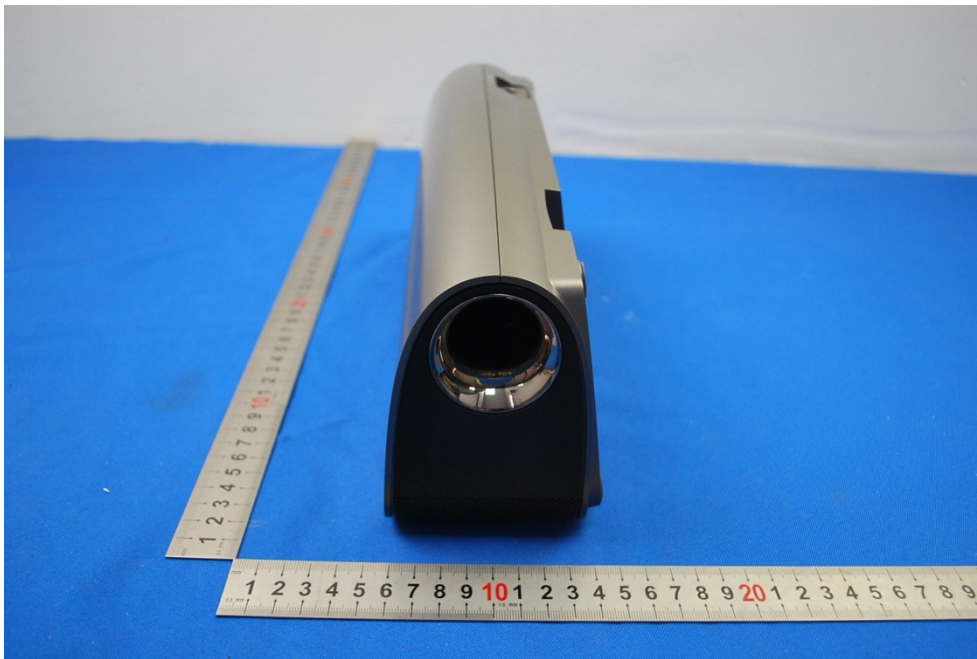

1 Photographs - EUT Constructional Details

Test Model No.: iF335BT

Speaker:

Adapter:

Remote Control: