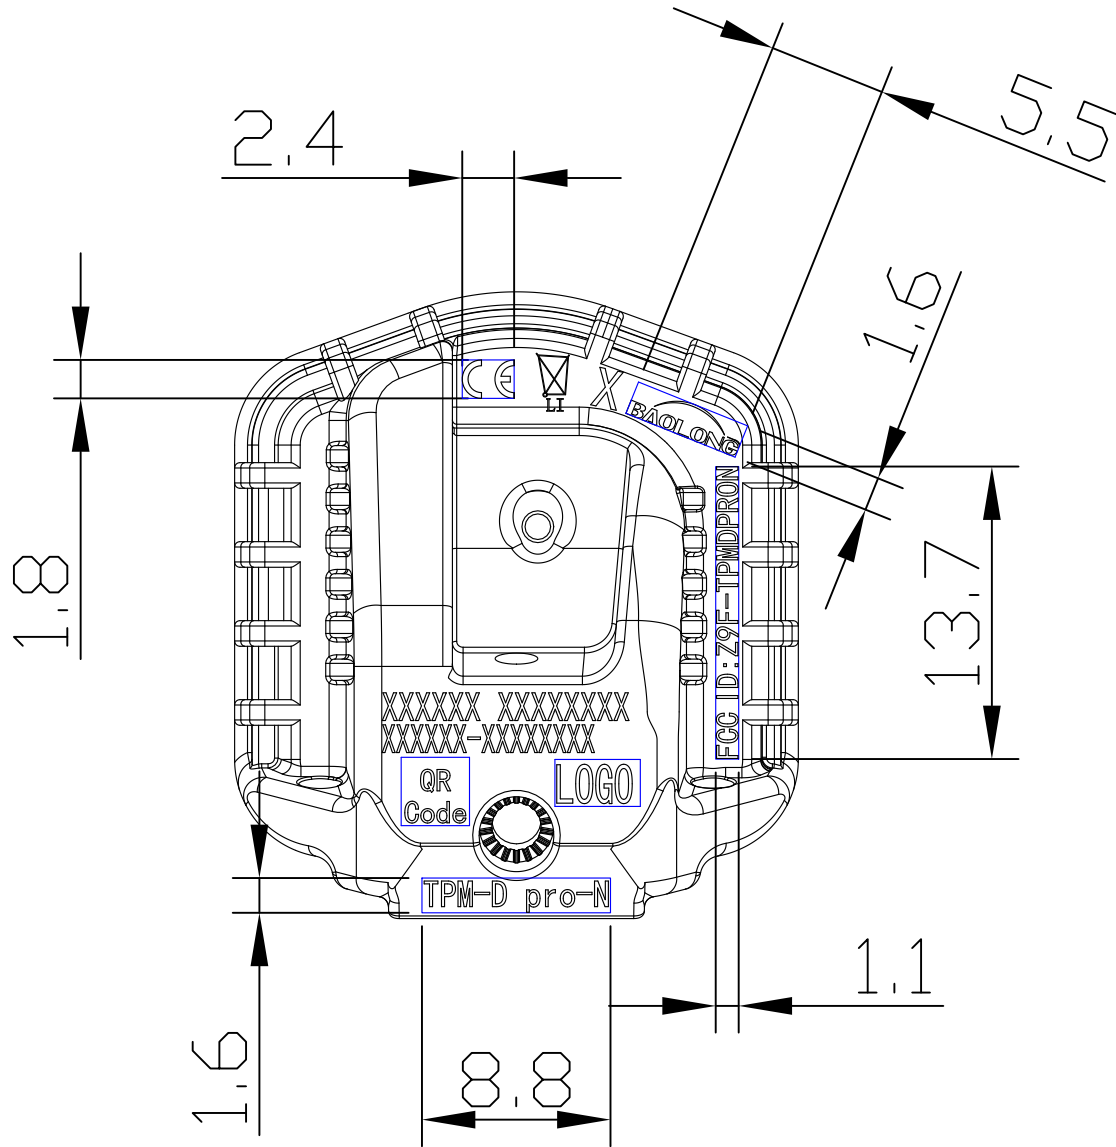

Label:silk-screen

SHANGHAI BAOLONG AUTOMOTIVE CORPORATION
5500, Shenzhuan Rd., Songjiang District, Shanghai 201619,
China.

Importer: XXXXXXXX Address: XXXXXXXX