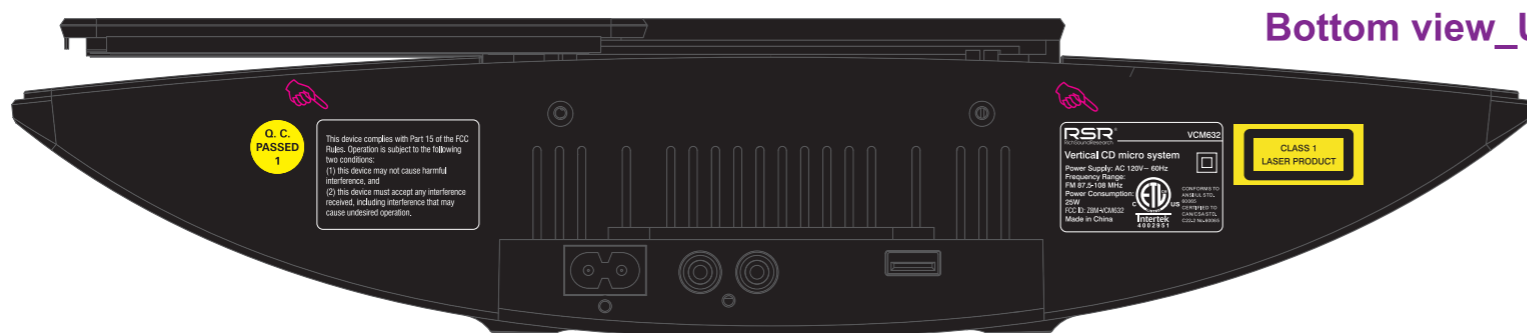

1

Part Name: Rating Label
Size: 40x27 mm
Color: White text on Black background
QTY: 1PC
P/N: 20300xxxx

2

Part Name: Warning Label
Size: 40x27 mm
Color: White text on Black background
QTY: 1PC
P/N: 20300xxxx

3

Part Name: Class 1 label
Size: 32x15 mm
Color: Black Text on Yellow Background
QTY: 1PC
P/N: 203000017

4

Part Name: S/N Label
Size: 24X4.5mm
Color: Black Text on White Background
QTY: 2PCS

5

The NO. denote of QC checker

Part Name: QC PASS Label
Size: Ø13 mm
Color: Black text on Yellow background
QTY: 1PC

6

Part Name: Laser Label
Size: 18x15 mm
Color: Black marking on Yellow background
QTY: 1PC
P/N: 203000299

Bottom view_Unit