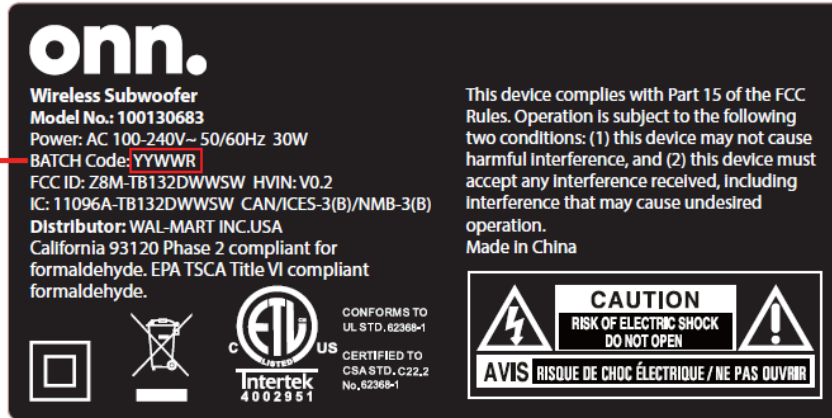

Label & Label Location

76x38mm

请根据实际生产日期写 BATCH Code: YYWWR

RSR
two digit week
two digit year (年份后两位)