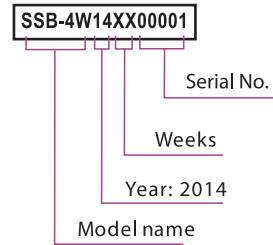

1

Part Name: Rating Label
Size: 51.5 x 29.7mm
Color: BlackText on White Background
QTY: 1PC
P/N: 203003137

4

The NO. denote of QC checker

Part Name: QC PASS Label_EN
Size: 13mm
Color: BlackText onYellow Background
QTY: 1PC

2

One is stucked on bottom of unit,
 another is on side of Gift Box.
Part Name: S/N Label_EN
Size: 24 x 4.5mm
Color: Black Text on White Background
QTY: 2PCS

3

Caution Label:
Size: 41 x 12mm
Color: White Text on Black Background
QTY: 1PC
P/N: 203001332

5

Part Name: FCC label
Size: 51.5x29.7mm mm
Color: White Text on Black Background
QTY: 1PC

Rear View_Unit

Model: SB3000(SSB-4W) Brand: Maxell	Project: Label Customer Po: 917417	Factory So : I312537	Revised Record
Drawn:YM Date: I40211	Checked:Wenny	Reviewed:	Approved: TM
			V0.1_140120: - V1.0_140211: -Release