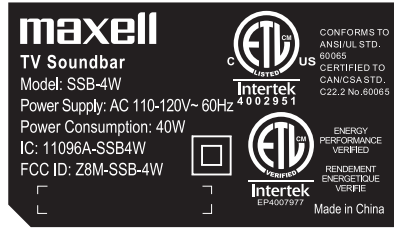

1

Part Name: Rating Label
Size: 51.5 x 29.7mm
Color: BlackText on White Background
QTY: 1PC
P/N: 203003137

4

The NO. denote of QC checker

Part Name: QC PASS Label_EN
Size: 13mm
Color: BlackText onYellow Background
QTY: 1PC

2

One is stucked on bottom of unit,
 another is on side of Gift Box.
Part Name: S/N Label_EN
Size: 24 x 4.5mm
Color: Black Text on White Background
QTY: 2PCS

3

Caution Label:
Size: 41 x 12mm
Color: White Text on Black Background
QTY: 1PC
P/N: 203001332

5

Part Name: FCC label
Size: 51.5x29.7mm mm
Color: White Text on Black Background
QTY: 1PC

Rear View_Unit

Model: SB3000(SSB-4W) Brand: Maxell	Project: Label Customer Po: 917417	Factory So : I312537	Revised Record
Drawn:YM Date: I40211	Checked:Wenny	Reviewed:	Approved: TM
			V0.1_140120: - V1.0_140211: -Release