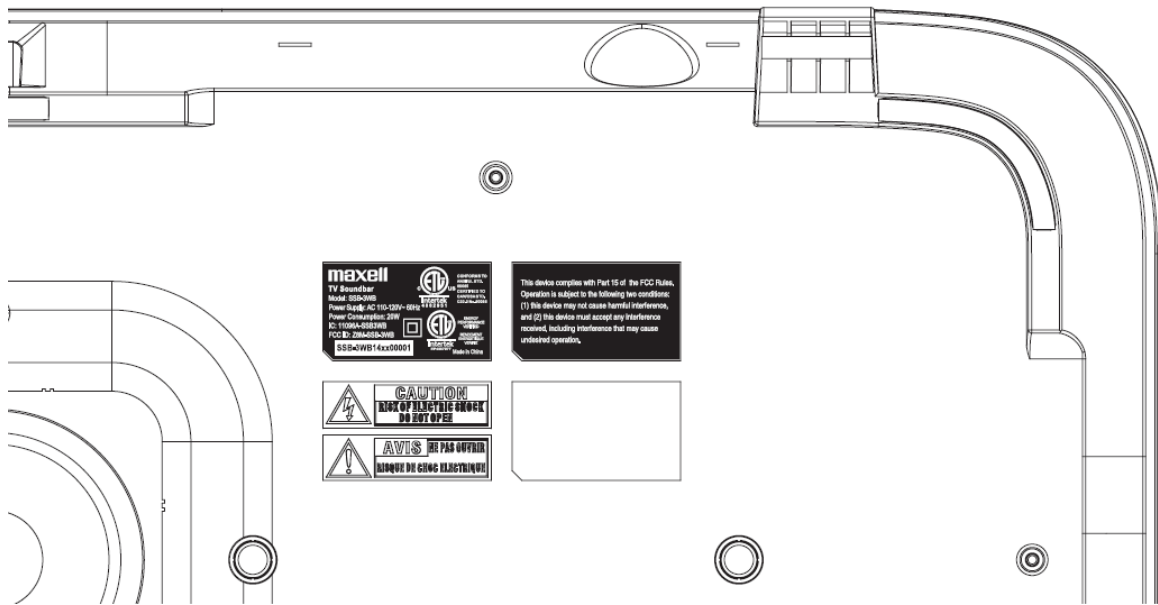

Rear View

maxell
TV Soundbar
Model: SSB-3WB
Power Supply: AC 110-120V~60Hz
Power Consumption: 20W
IC: 11096A-SSB3WB
FCC ID: Z8M-SSB-3WB

ETL LISTED
Intertek
4002951

CONFORMS TO
ANSI/UL STD.
80065
CERTIFIED TO
CAN/CSA STD.
C22.2 No. 80065

ENERGY
PERFORMANCE
VERIFIED
RENDIMENT
ENERGETIQUE
VERIFIE

Intertek
EP4007977
Made in China

Size: 51.5x29.7mm mm

This device complies with Part 15 of the FCC Rules. Operation is subject to the following two conditions:
(1) this device may not cause harmful interference,
and (2) this device must accept any interference received, including interference that may cause undesired operation.

Size: 51.5x29.7mm mm