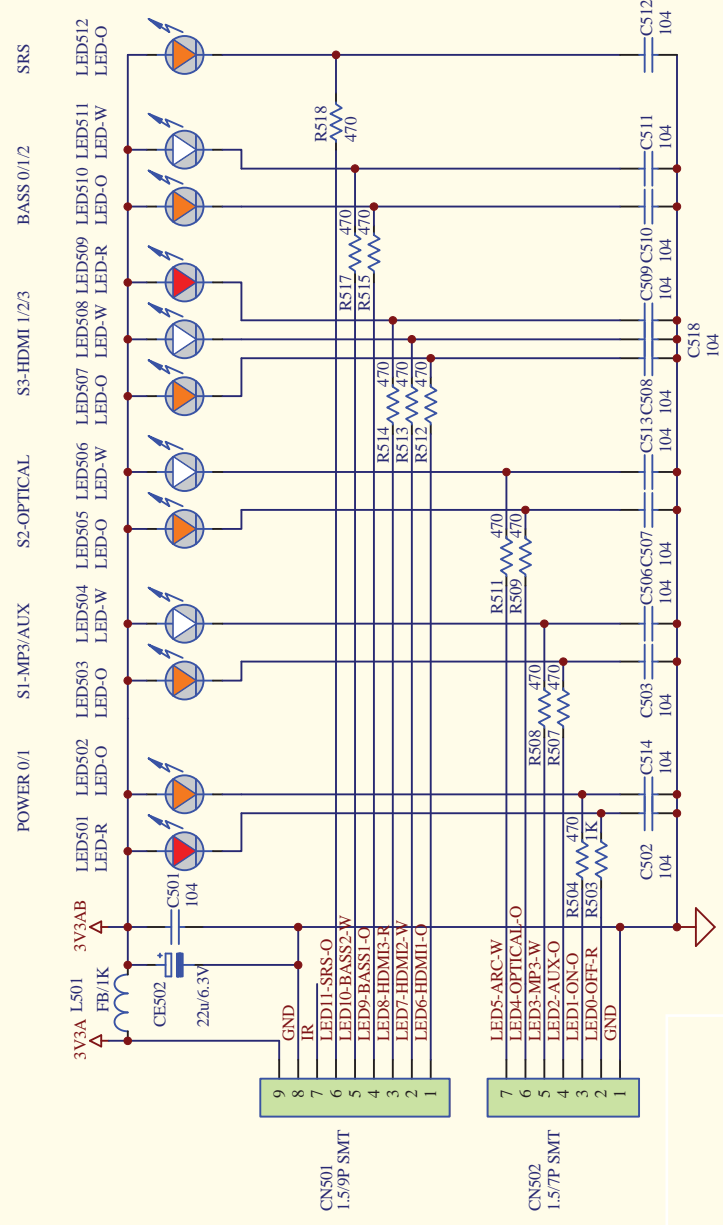

3

3

4

4

5

5

D

C

B

A

+3V3

1 2 3 4 5 6 7 8 9 10 11 12

A B C D

FROM HDMI REPEATER TO BT FROM BT TO BT FROM BT TO BT FROM PSU TO DISPLAY TO TOUCH KEY

BT Antenna Frequency: 2.402GHz -- 2.480GHz

2.402GHZ --
2.480GHZ