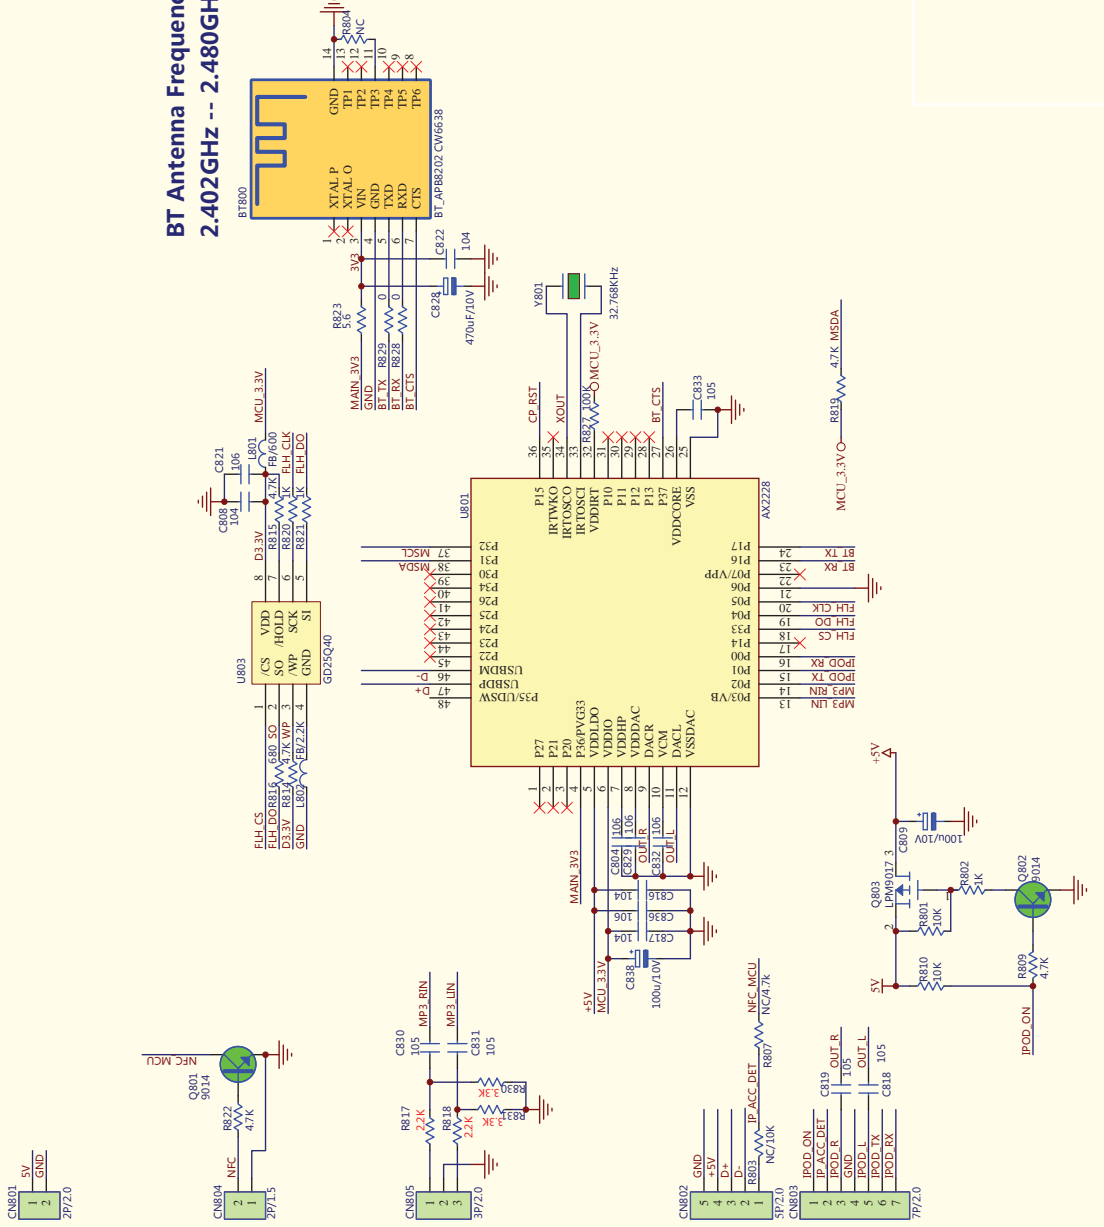

3

3

4

4

5

5

D

C

B

A

+3V3

1 2 3 4 5 6 7 8 9 10 11 12

A B C D

FROM HDMI REPEATER TO BT FROM BT TO BT FROM BT TO BT FROM PSU TO DISPLAY TO TOUCH KEY

BT Antenna Frequency: 2.402GHz -- 2.480GHz

2.402GHZ --
2.480GHZ