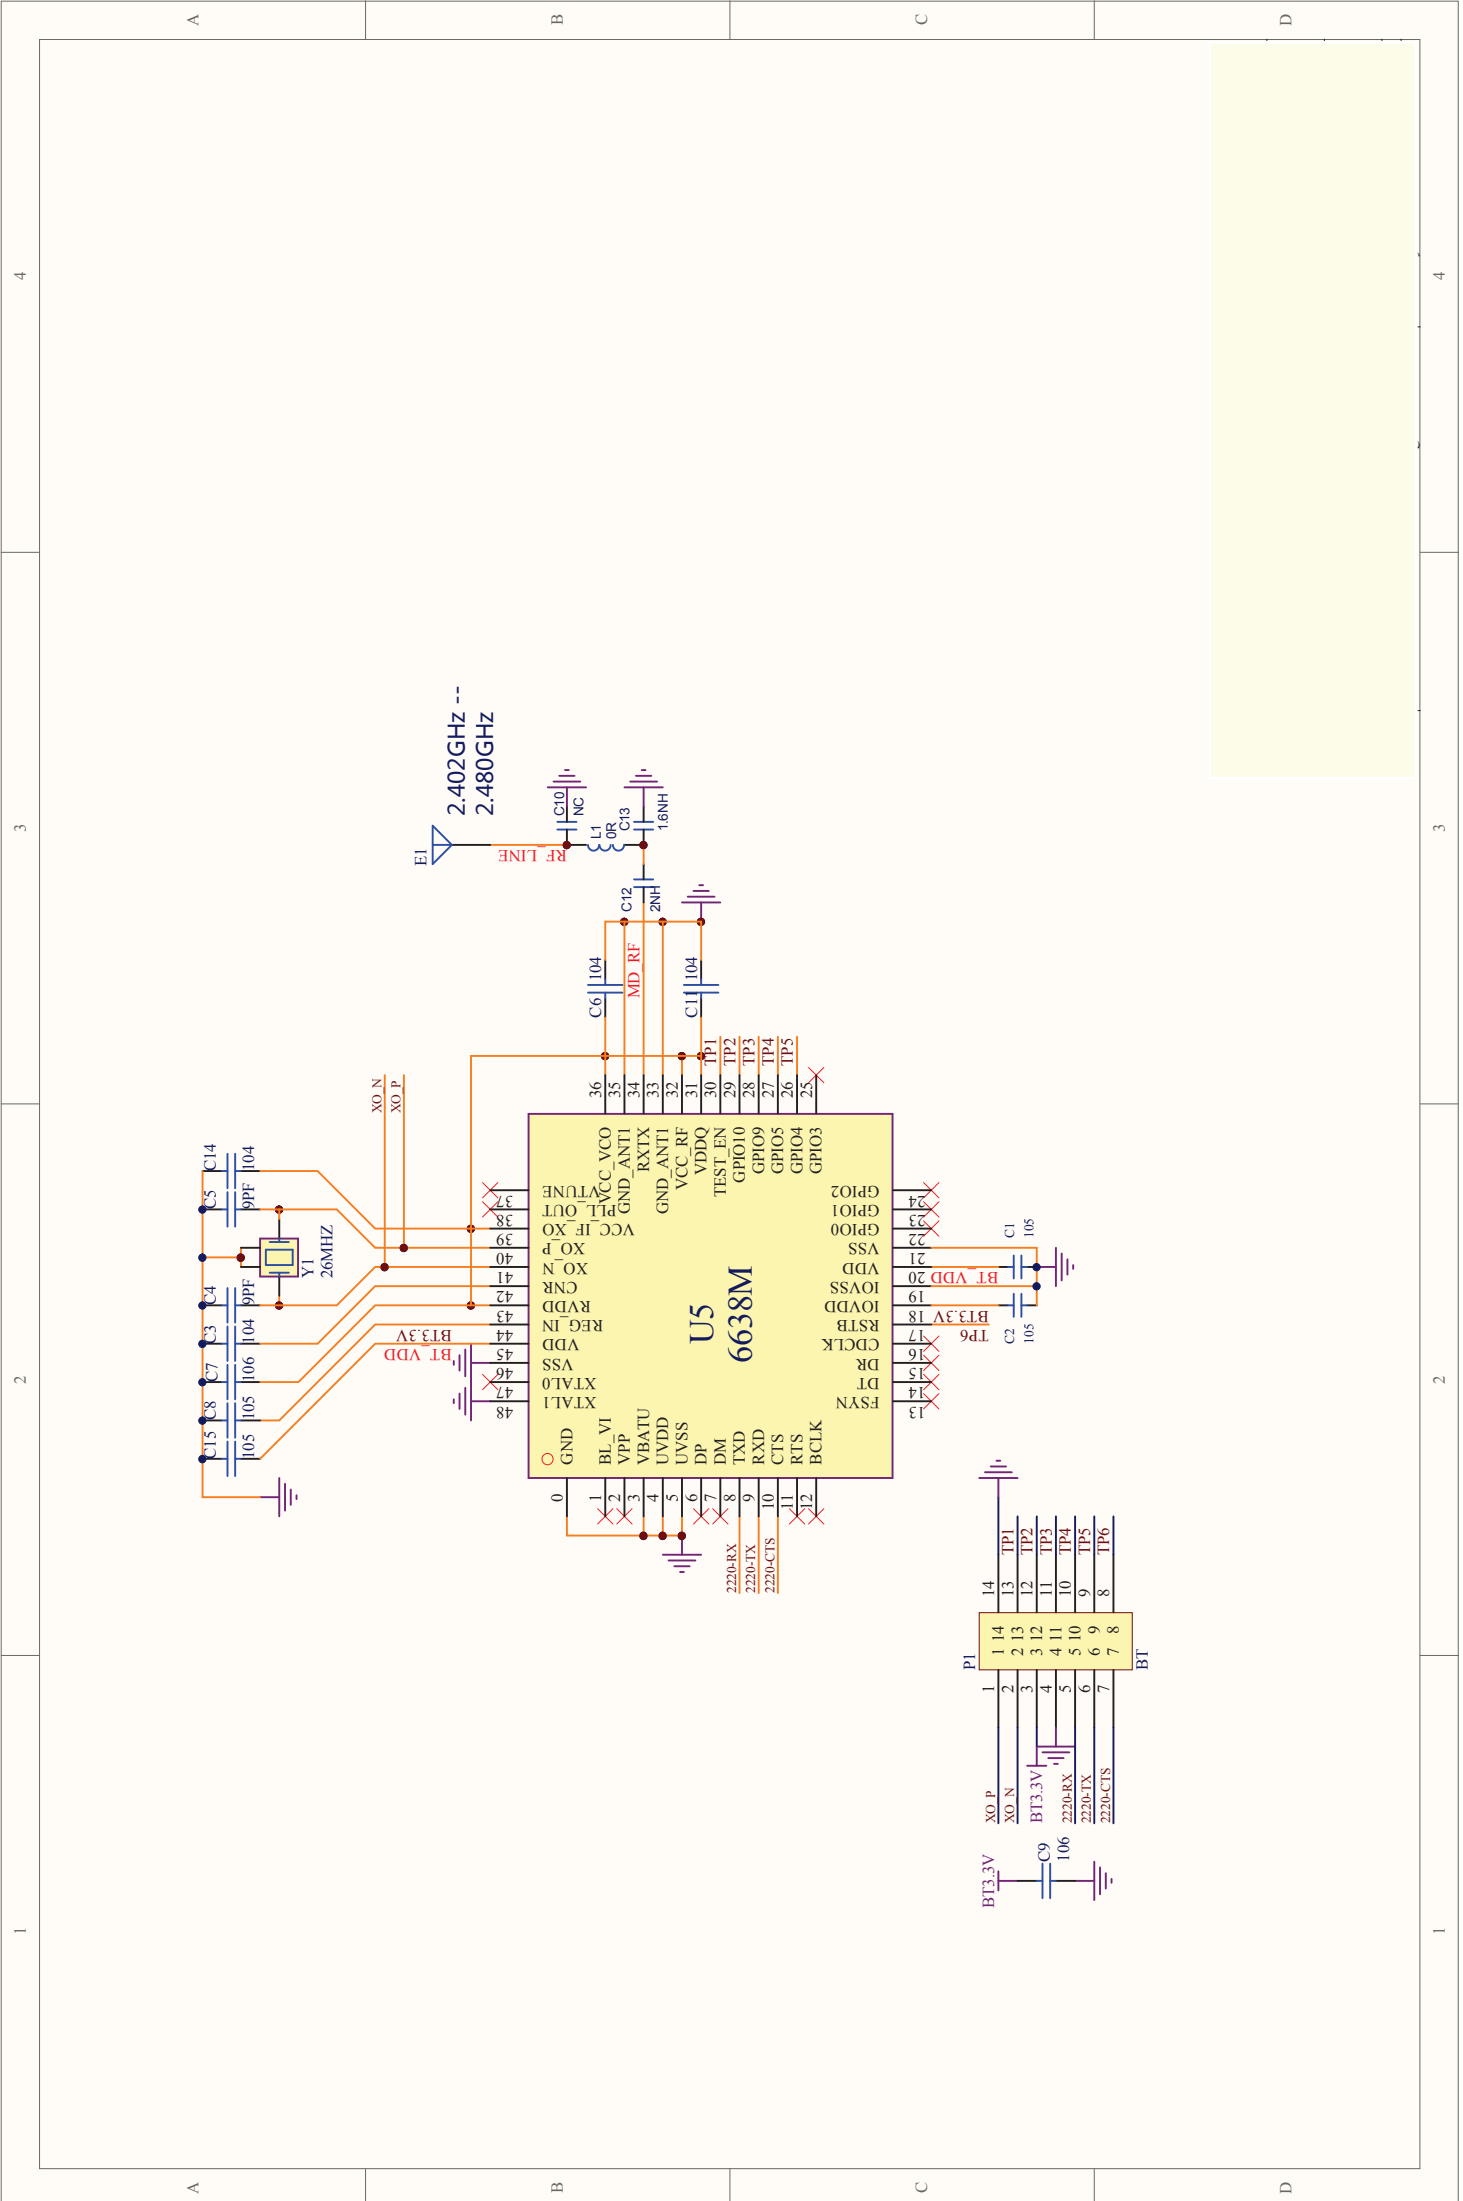

D

C

B

A

1

1

2

2

3

3

4

4

5

5

D

C

B

A

+3V3

1 2 3 4 5 6 7 8 9 10 11 12

A B C D

FROM HDMI REPEATER TO BT FROM BT TO BT FROM BT TO BT FROM PSU TO DISPLAY TO TOUCH KEY

BT Antenna Frequency: 2.402GHz -- 2.480GHz

2.402GHZ --
2.480GHZ