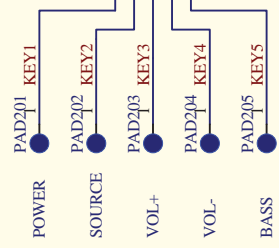

3

3

4

4

5

5

D

C

B

A

+3V3

1 2 3 4 5 6 7 8 9 10 11 12

A B C D

FROM HDMI REPEATER TO BT FROM BT TO BT FROM BT TO BT FROM PSU TO DISPLAY TO TOUCH KEY

BT Antenna Frequency: 2.402GHz -- 2.480GHz

2.402GHZ --
2.480GHZ