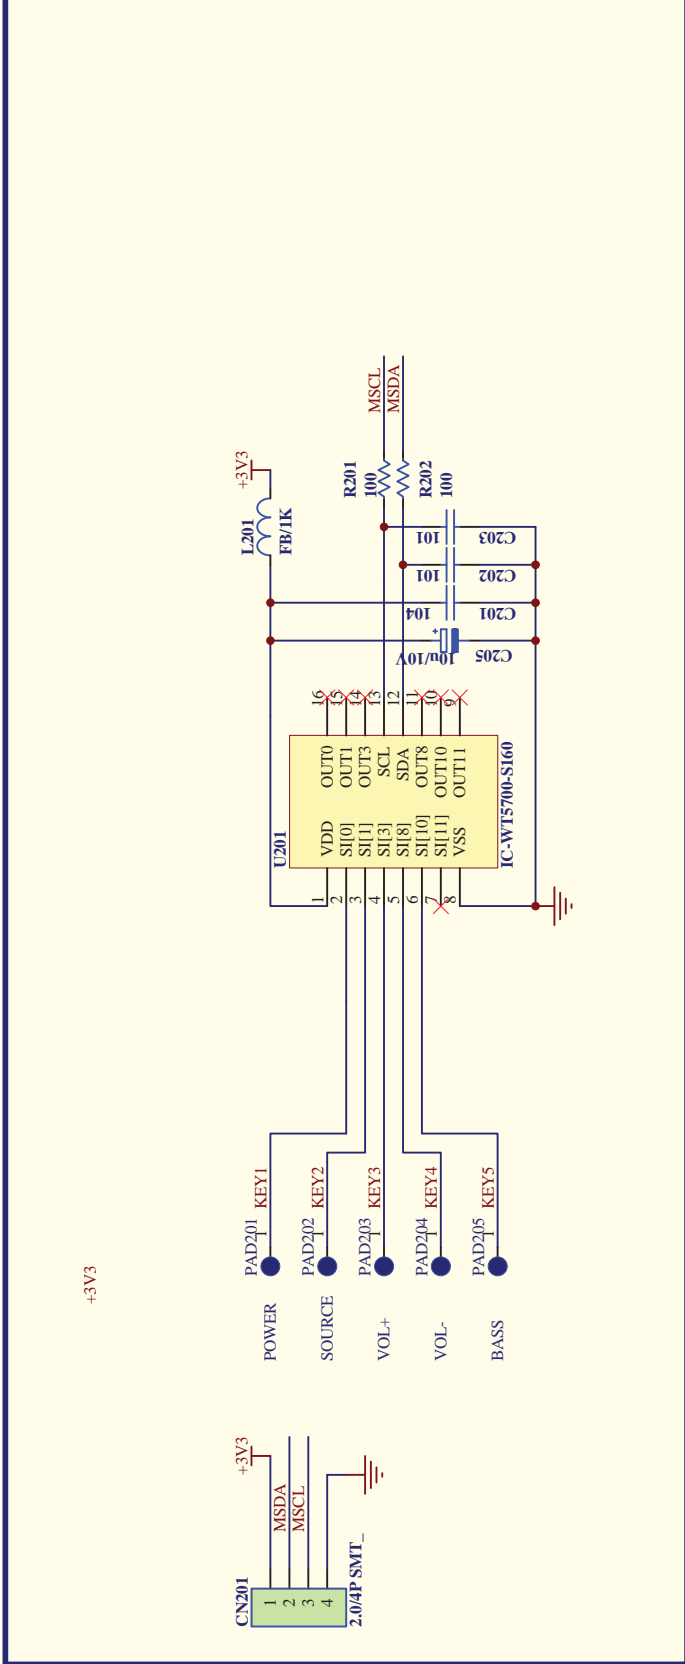

D

C

B

A

1

1

2

2

3

3

4

4

5

5

D

C

B

A

+3V3

1 2 3 4 5 6 7 8 9 10 11 12

A B C D

FROM HDMI REPEATER TO BT FROM BT TO BT FROM BT TO BT FROM PSU TO DISPLAY TO TOUCH KEY

BT Antenna Frequency: 2.402GHz -- 2.480GHz

2.402GHZ --
2.480GHZ