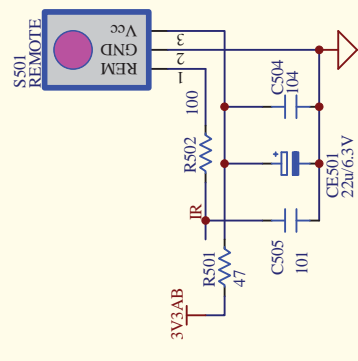

3

3

4

4

5

5

D

C

B

A

+3V3

1 2 3 4 5 6 7 8 9 10 11 12

A B C D

FROM HDMI REPEATER TO BT FROM BT TO BT FROM BT TO BT FROM PSU TO DISPLAY TO TOUCH KEY

BT Antenna Frequency: 2.402GHz -- 2.480GHz

2.402GHZ --
2.480GHZ