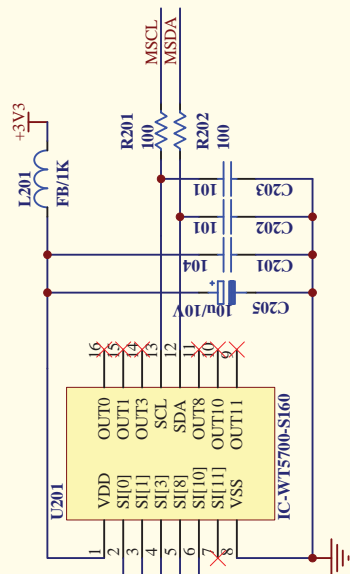

3

3

4

4

5

5

D

C

B

A

+3V3

1 2 3 4 5 6 7 8 9 10 11 12

A B C D

FROM HDMI REPEATER TO BT FROM BT TO BT FROM BT TO BT FROM PSU TO DISPLAY TO TOUCH KEY

BT Antenna Frequency: 2.402GHz -- 2.480GHz

2.402GHZ --
2.480GHZ