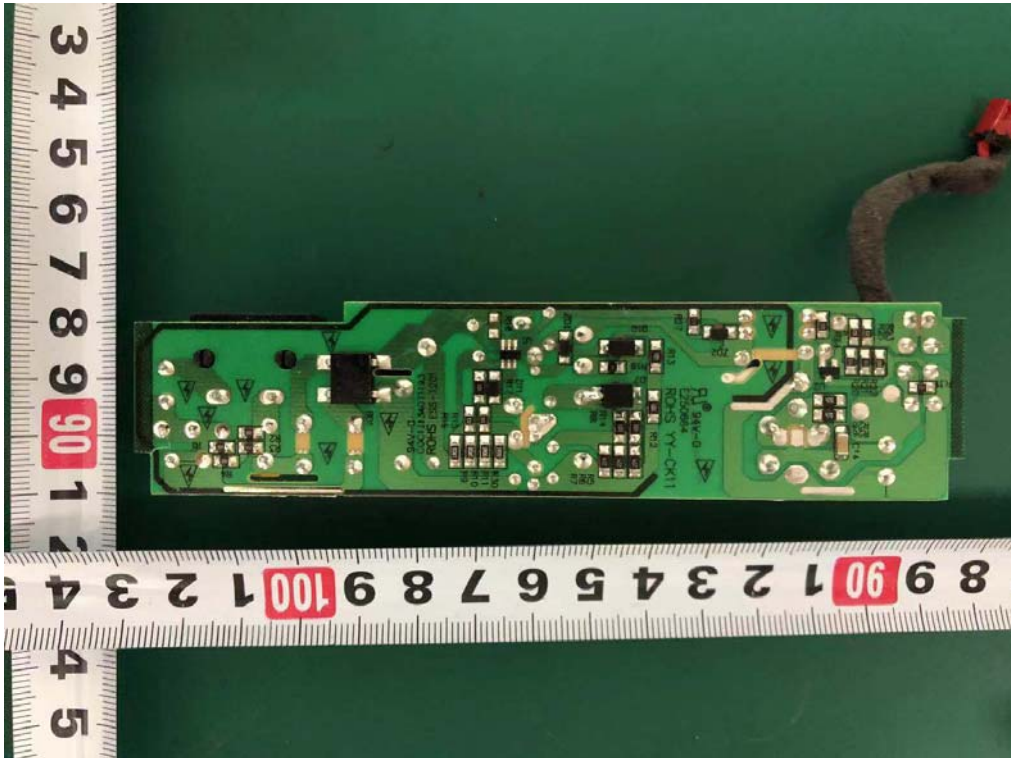

Internal Photos
M/N: CINEMA SB160

Internal Photos
M/N: CINEMA SB160

Internal Photos
M/N: CINEMA SB160

Internal Photos
M/N: CINEMA SB160

Bluetooth
Antenna

Internal Photos
M/N: CINEMA SB160

Internal Photos
M/N: CINEMA SB160

Internal Photos
M/N: CINEMA SB160

2.4GHz
Wireless
Antenna

Internal Photos
M/N: CINEMA SB160

2.4GHz
Wireless
Antenna Port