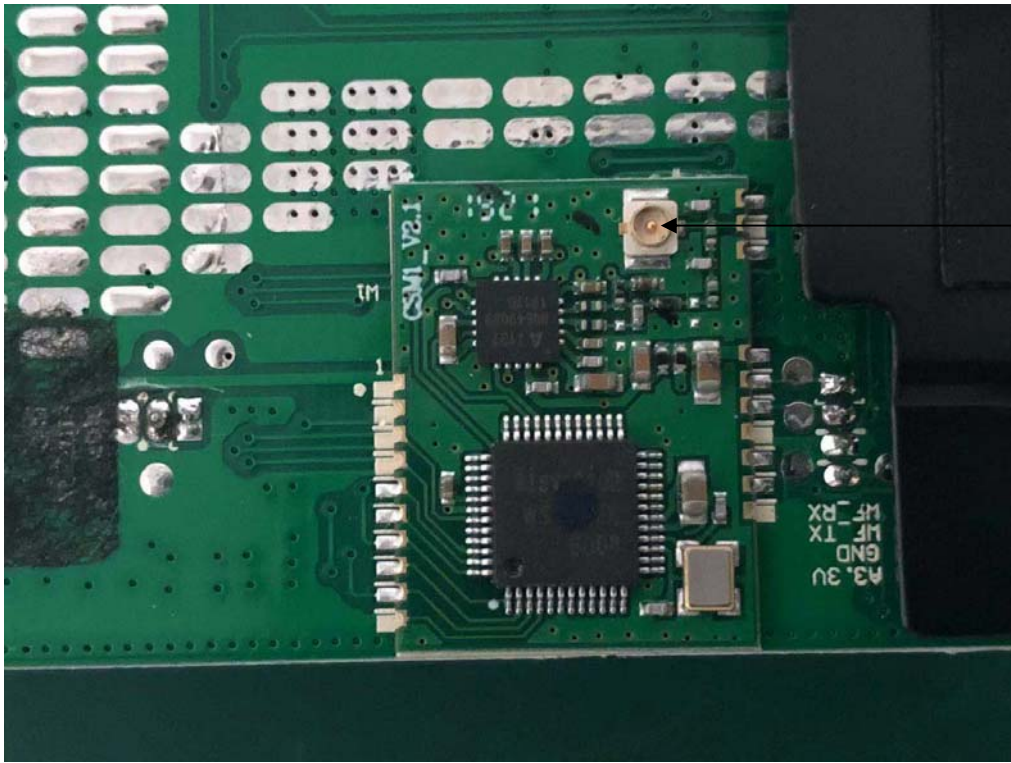

Internal Photos
M/N: CINEMA SB160

Internal Photos
M/N: CINEMA SB160

Internal Photos
M/N: CINEMA SB160

Internal Photos
M/N: CINEMA SB160

Bluetooth
Antenna

Internal Photos
M/N: CINEMA SB160

Internal Photos
M/N: CINEMA SB160

Internal Photos
M/N: CINEMA SB160

2.4GHz
Wireless
Antenna

Internal Photos
M/N: CINEMA SB160

2.4GHz
Wireless
Antenna Port