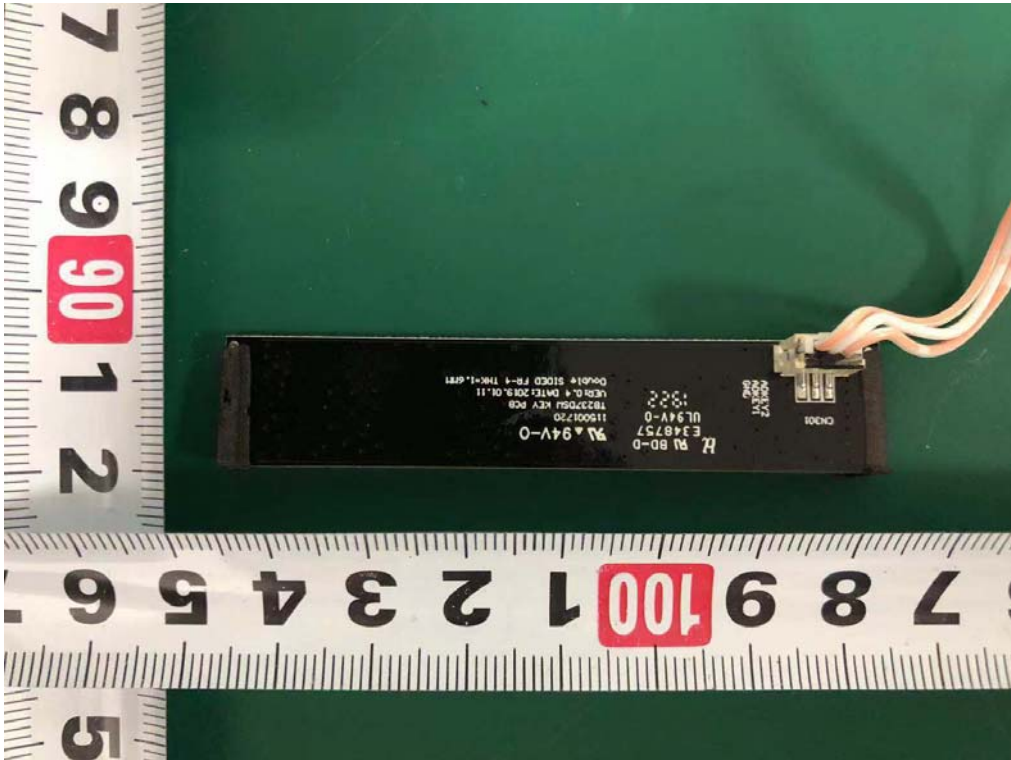

Internal Photos
M/N: CINEMA SB160

Internal Photos
M/N: CINEMA SB160

Internal Photos
M/N: CINEMA SB160

Internal Photos
M/N: CINEMA SB160

Bluetooth
Antenna

Internal Photos
M/N: CINEMA SB160

Internal Photos
M/N: CINEMA SB160

Internal Photos
M/N: CINEMA SB160

2.4GHz
Wireless
Antenna

Internal Photos
M/N: CINEMA SB160

2.4GHz
Wireless
Antenna Port