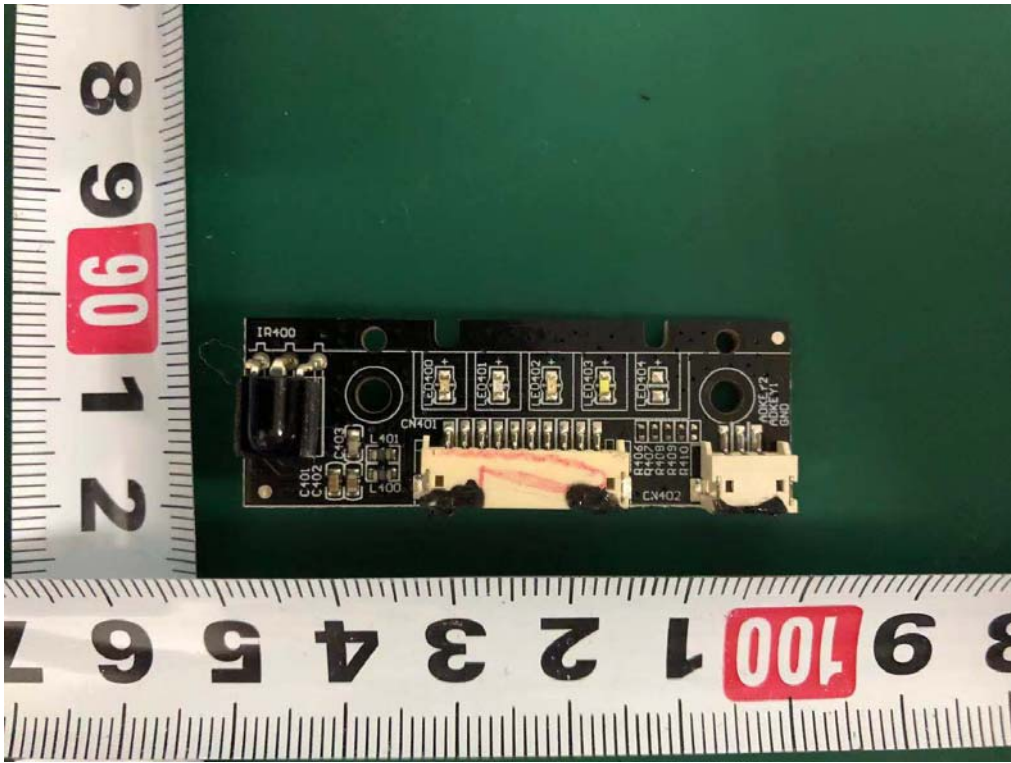

Internal Photos
M/N: CINEMA SB160

Internal Photos
M/N: CINEMA SB160

Internal Photos
M/N: CINEMA SB160

Internal Photos
M/N: CINEMA SB160

Bluetooth
Antenna

Internal Photos
M/N: CINEMA SB160

Internal Photos
M/N: CINEMA SB160

Internal Photos
M/N: CINEMA SB160

2.4GHz
Wireless
Antenna

Internal Photos
M/N: CINEMA SB160

2.4GHz
Wireless
Antenna Port