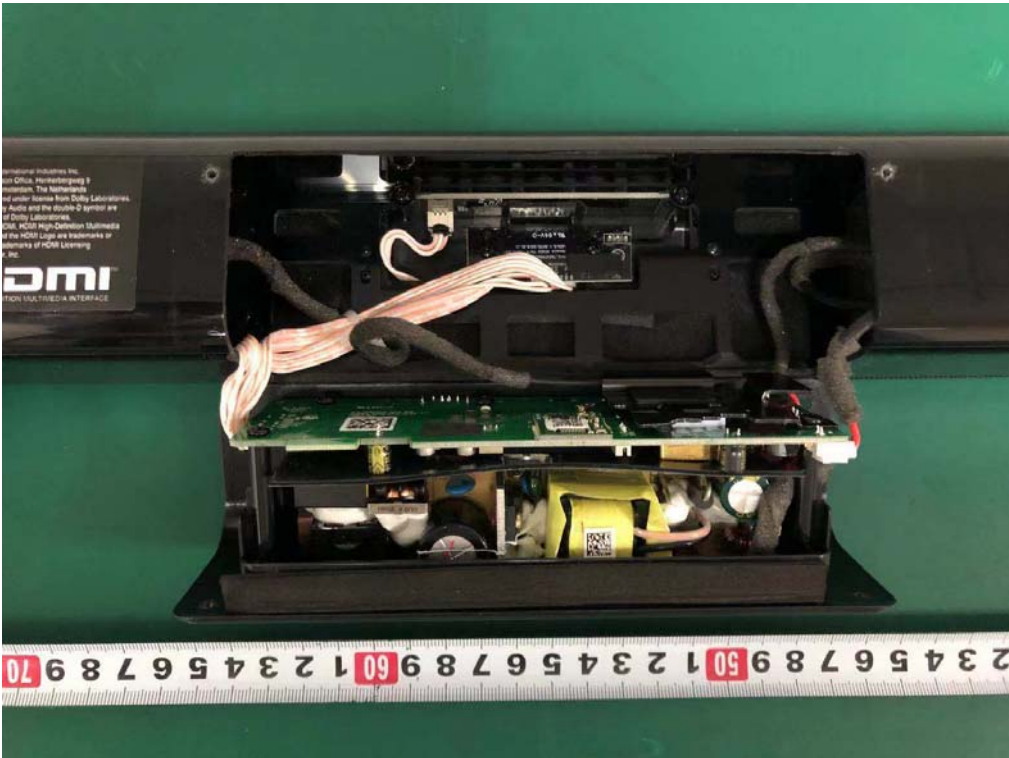

Internal Photos
M/N: CINEMA SB160

Internal Photos
M/N: CINEMA SB160

Internal Photos
M/N: CINEMA SB160

Internal Photos
M/N: CINEMA SB160

Bluetooth
Antenna

Internal Photos
M/N: CINEMA SB160

Internal Photos
M/N: CINEMA SB160

Internal Photos
M/N: CINEMA SB160

2.4GHz
Wireless
Antenna

Internal Photos
M/N: CINEMA SB160

2.4GHz
Wireless
Antenna Port