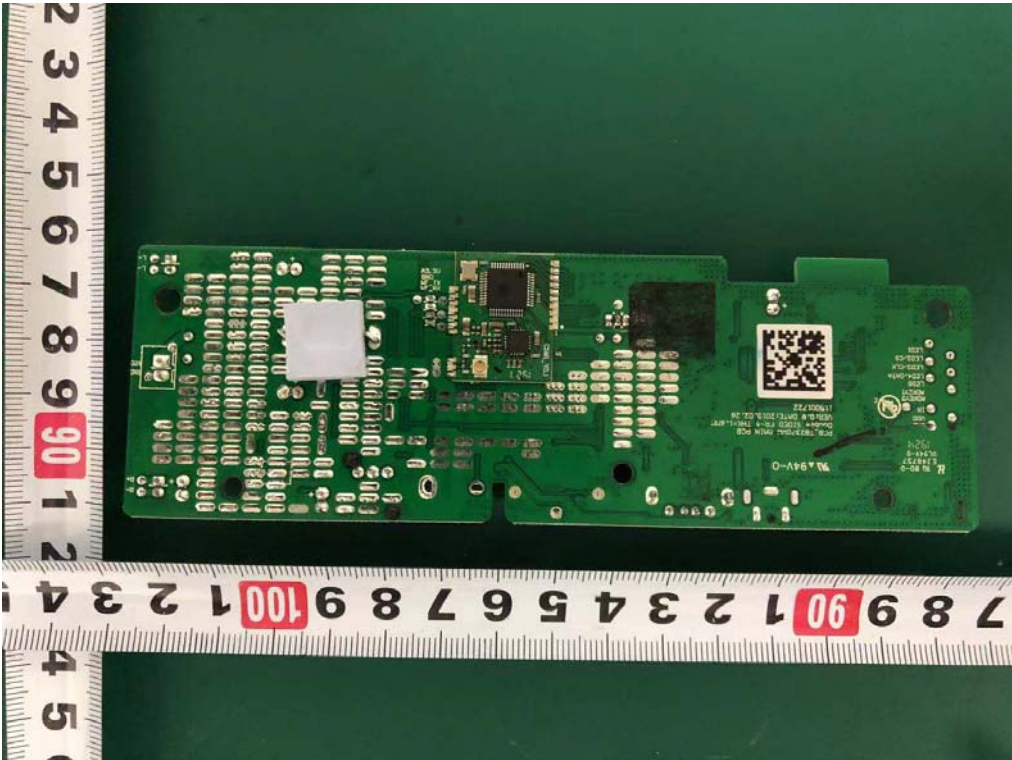

Internal Photos
M/N: CINEMA SB160

Internal Photos
M/N: CINEMA SB160

Internal Photos
M/N: CINEMA SB160

Internal Photos
M/N: CINEMA SB160

Bluetooth
Antenna

Internal Photos
M/N: CINEMA SB160

Internal Photos
M/N: CINEMA SB160

Internal Photos
M/N: CINEMA SB160

2.4GHz
Wireless
Antenna

Internal Photos
M/N: CINEMA SB160

2.4GHz
Wireless
Antenna Port