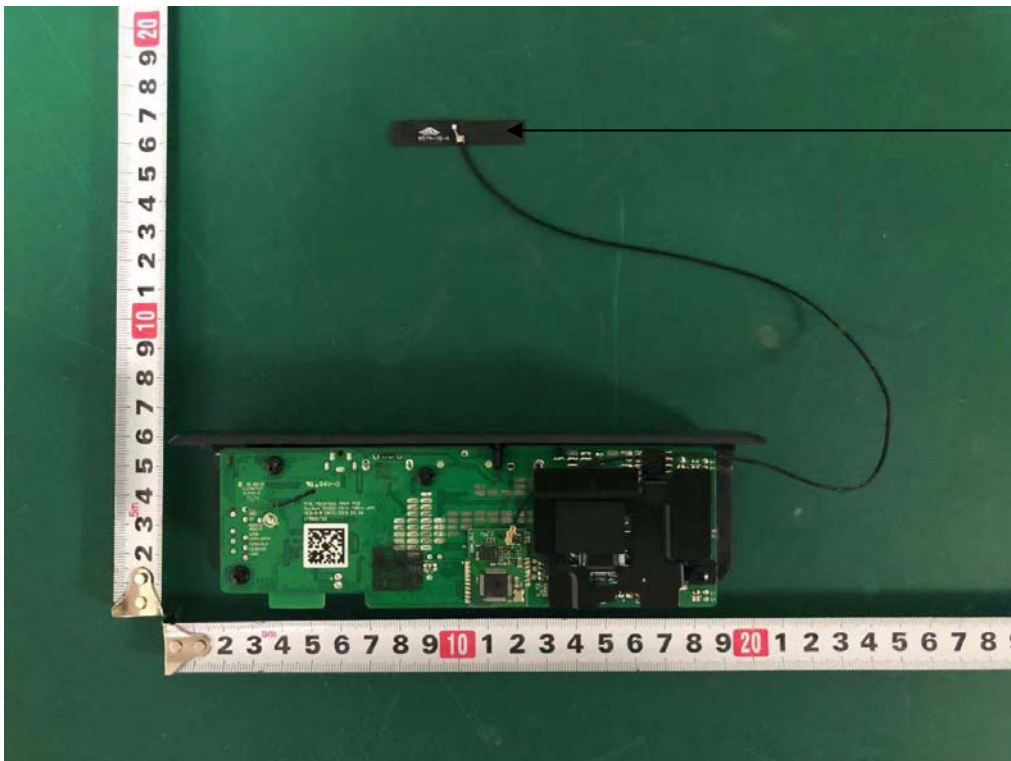

Internal Photos
M/N: CINEMA SB160

Internal Photos
M/N: CINEMA SB160

Internal Photos
M/N: CINEMA SB160

Internal Photos
M/N: CINEMA SB160

Bluetooth
Antenna

Internal Photos
M/N: CINEMA SB160

Internal Photos
M/N: CINEMA SB160

Internal Photos
M/N: CINEMA SB160

2.4GHz
Wireless
Antenna

Internal Photos
M/N: CINEMA SB160

2.4GHz
Wireless
Antenna Port