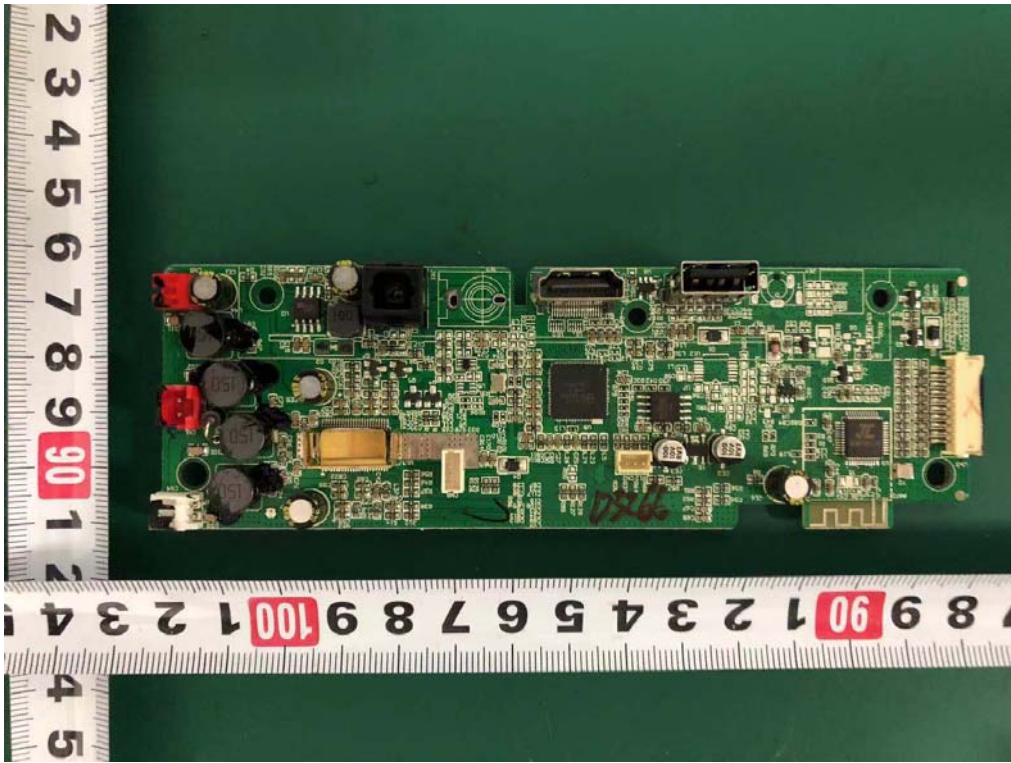

Internal Photos
M/N: CINEMA SB160

Internal Photos
M/N: CINEMA SB160

Internal Photos
M/N: CINEMA SB160

Internal Photos
M/N: CINEMA SB160

Bluetooth
Antenna

Internal Photos
M/N: CINEMA SB160

Internal Photos
M/N: CINEMA SB160

Internal Photos
M/N: CINEMA SB160

2.4GHz
Wireless
Antenna

Internal Photos
M/N: CINEMA SB160

2.4GHz
Wireless
Antenna Port