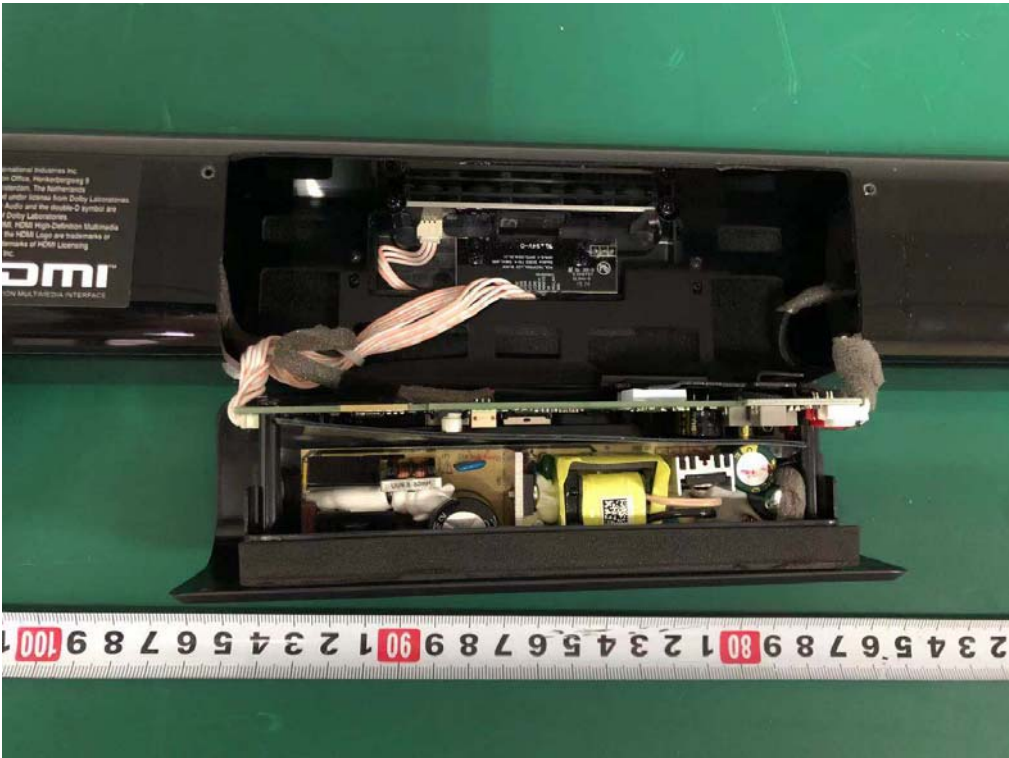

Internal Photos
M/N: CINEMA SB130

Internal Photos
M/N: CINEMA SB130

Internal Photos
M/N: CINEMA SB130

Internal Photos
M/N: CINEMA SB130

Bluetooth
Antenna

Internal Photos
M/N: CINEMA SB130

Internal Photos
M/N: CINEMA SB130