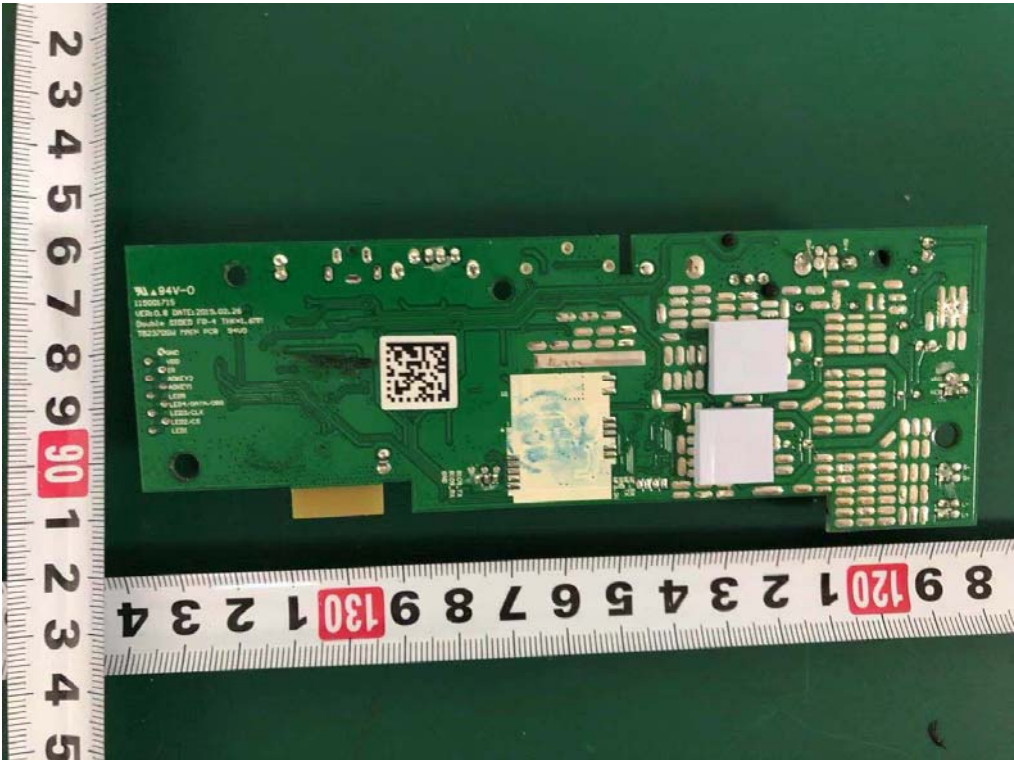

Internal Photos
M/N: CINEMA SB130

Internal Photos
M/N: CINEMA SB130

Internal Photos
M/N: CINEMA SB130

Internal Photos
M/N: CINEMA SB130

Bluetooth
Antenna

Internal Photos
M/N: CINEMA SB130

Internal Photos
M/N: CINEMA SB130