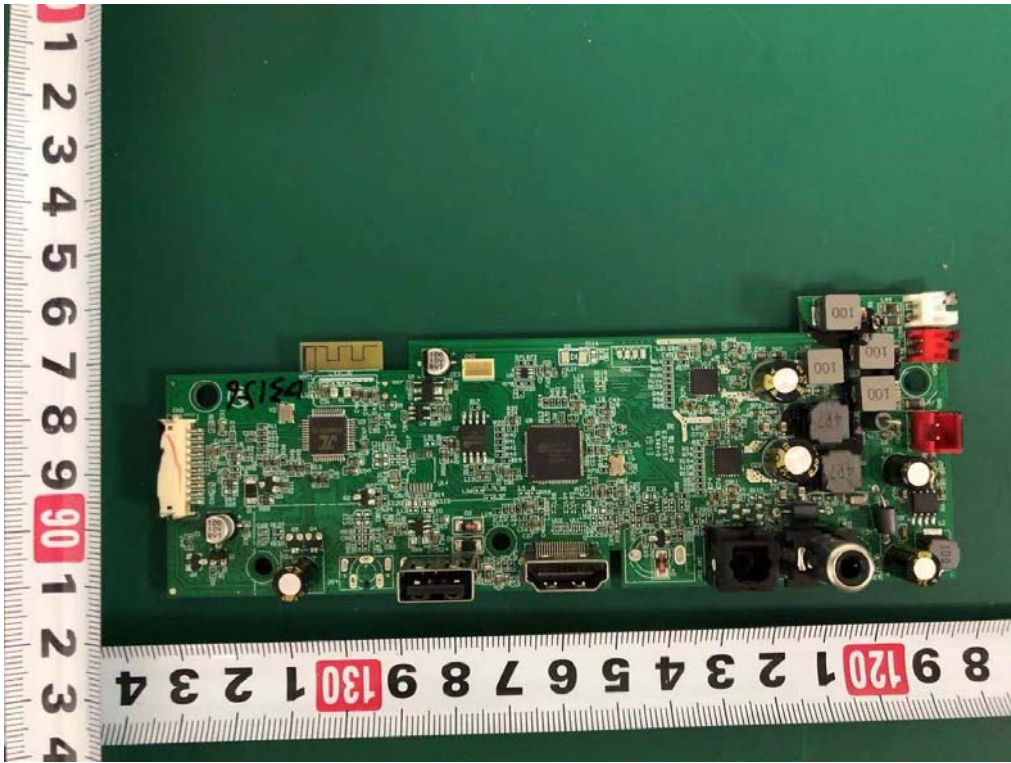

Internal Photos
M/N: CINEMA SB130

Internal Photos
M/N: CINEMA SB130

Internal Photos
M/N: CINEMA SB130

Internal Photos
M/N: CINEMA SB130

Bluetooth
Antenna

Internal Photos
M/N: CINEMA SB130

Internal Photos
M/N: CINEMA SB130