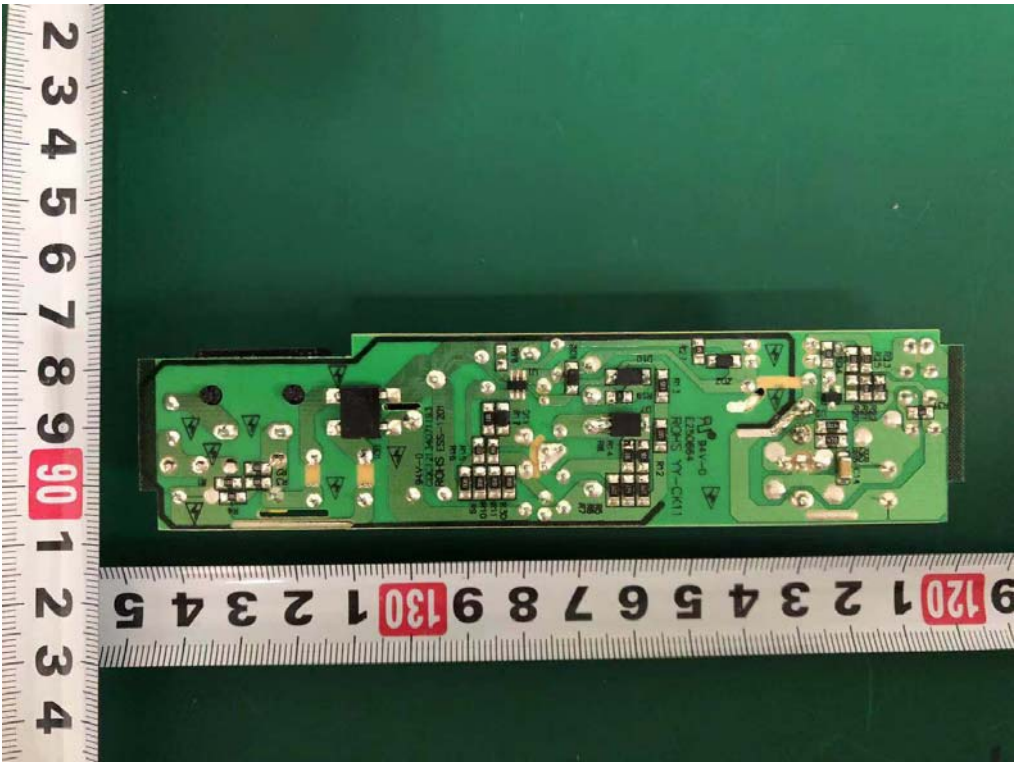

Internal Photos
M/N: CINEMA SB130

Internal Photos
M/N: CINEMA SB130

Internal Photos
M/N: CINEMA SB130

Internal Photos
M/N: CINEMA SB130

Bluetooth
Antenna

Internal Photos
M/N: CINEMA SB130

Internal Photos
M/N: CINEMA SB130