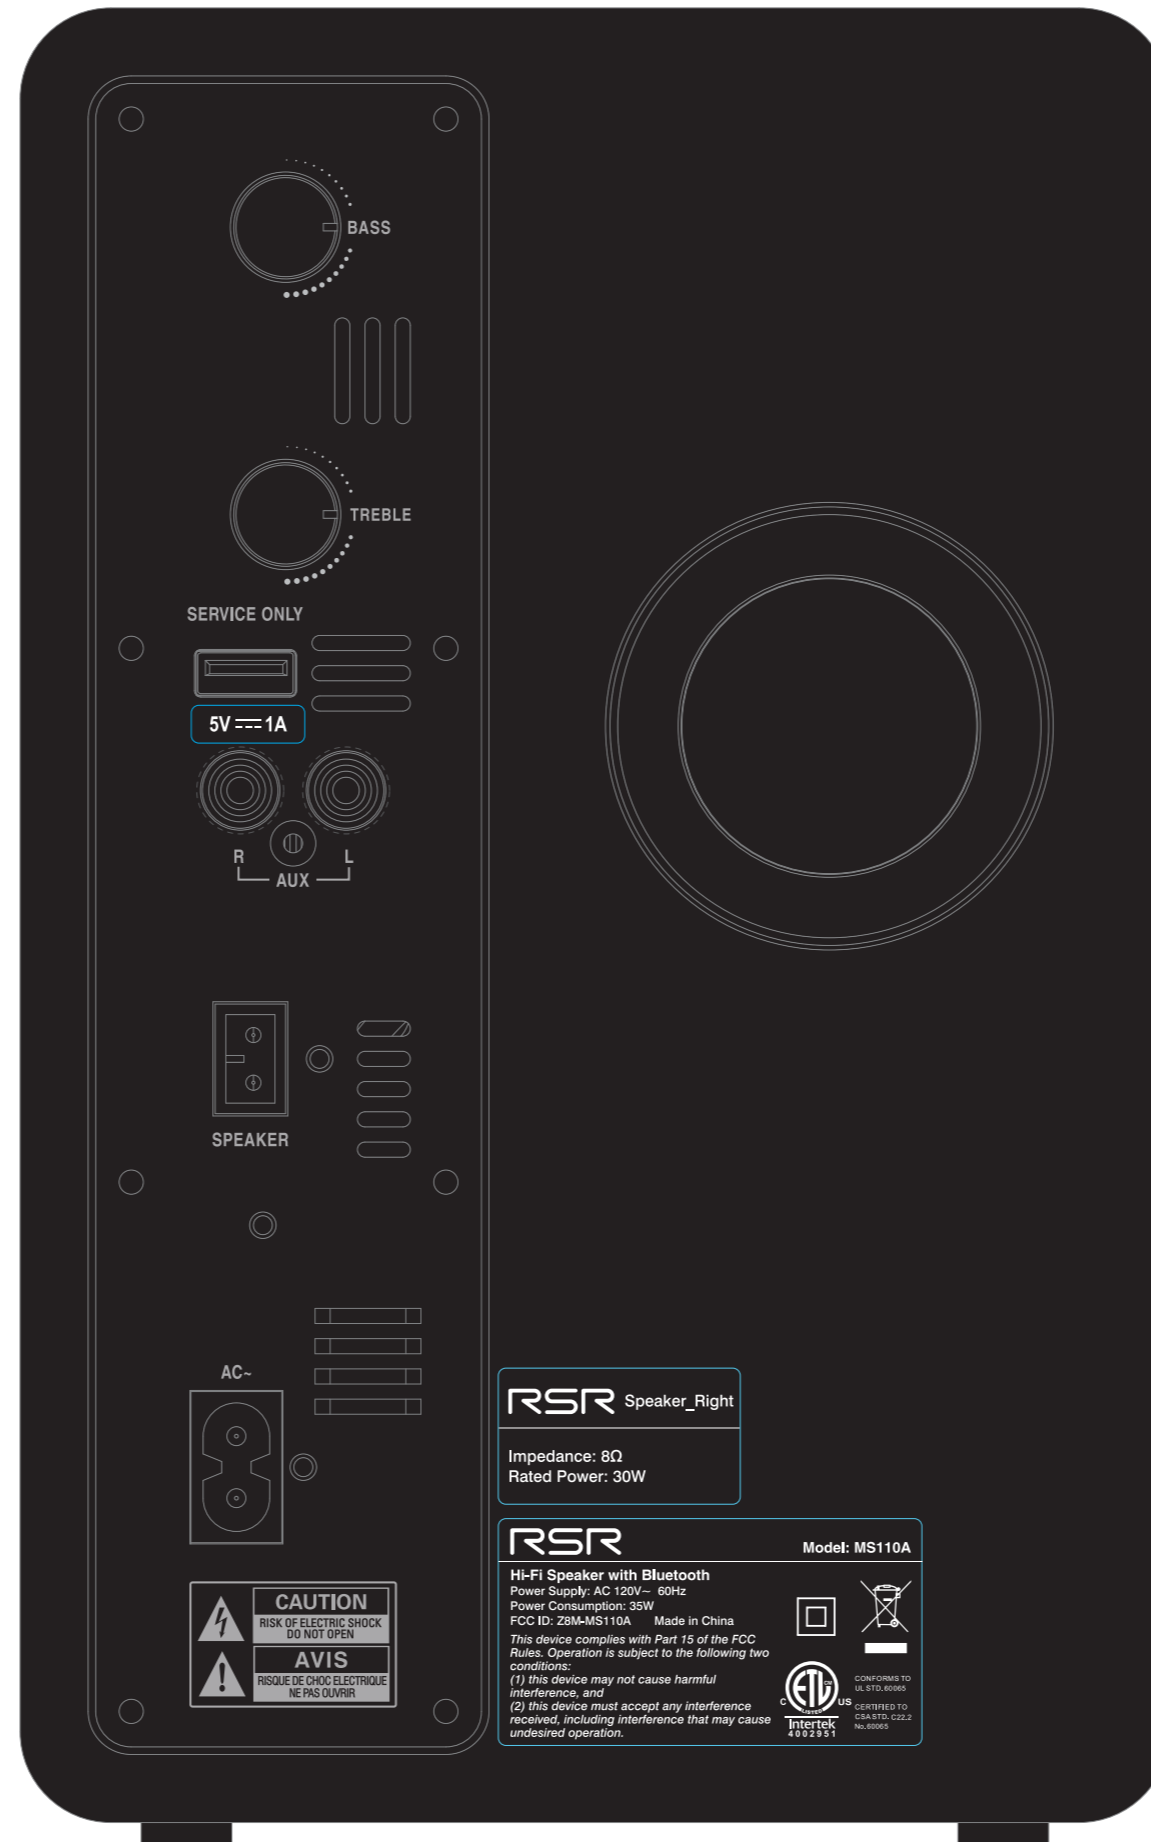

Part Name: Rating Label
Size: 56(W) x 30(H) mm
Color: White text on black background
QTY: 1PC

Part Name: Right speaker
Size: 32x18 mm
Color: White text on Black background
QTY: 1PC

Part Name: Left speaker
Size: 32x18 mm
Color: White text on Black background
QTY: 1PC

Part Name: USB Label
Size: 15x5 mm
Color: White text on Black background
QTY: 1PC

Rear view_Right speaker

Rear view_Left speaker