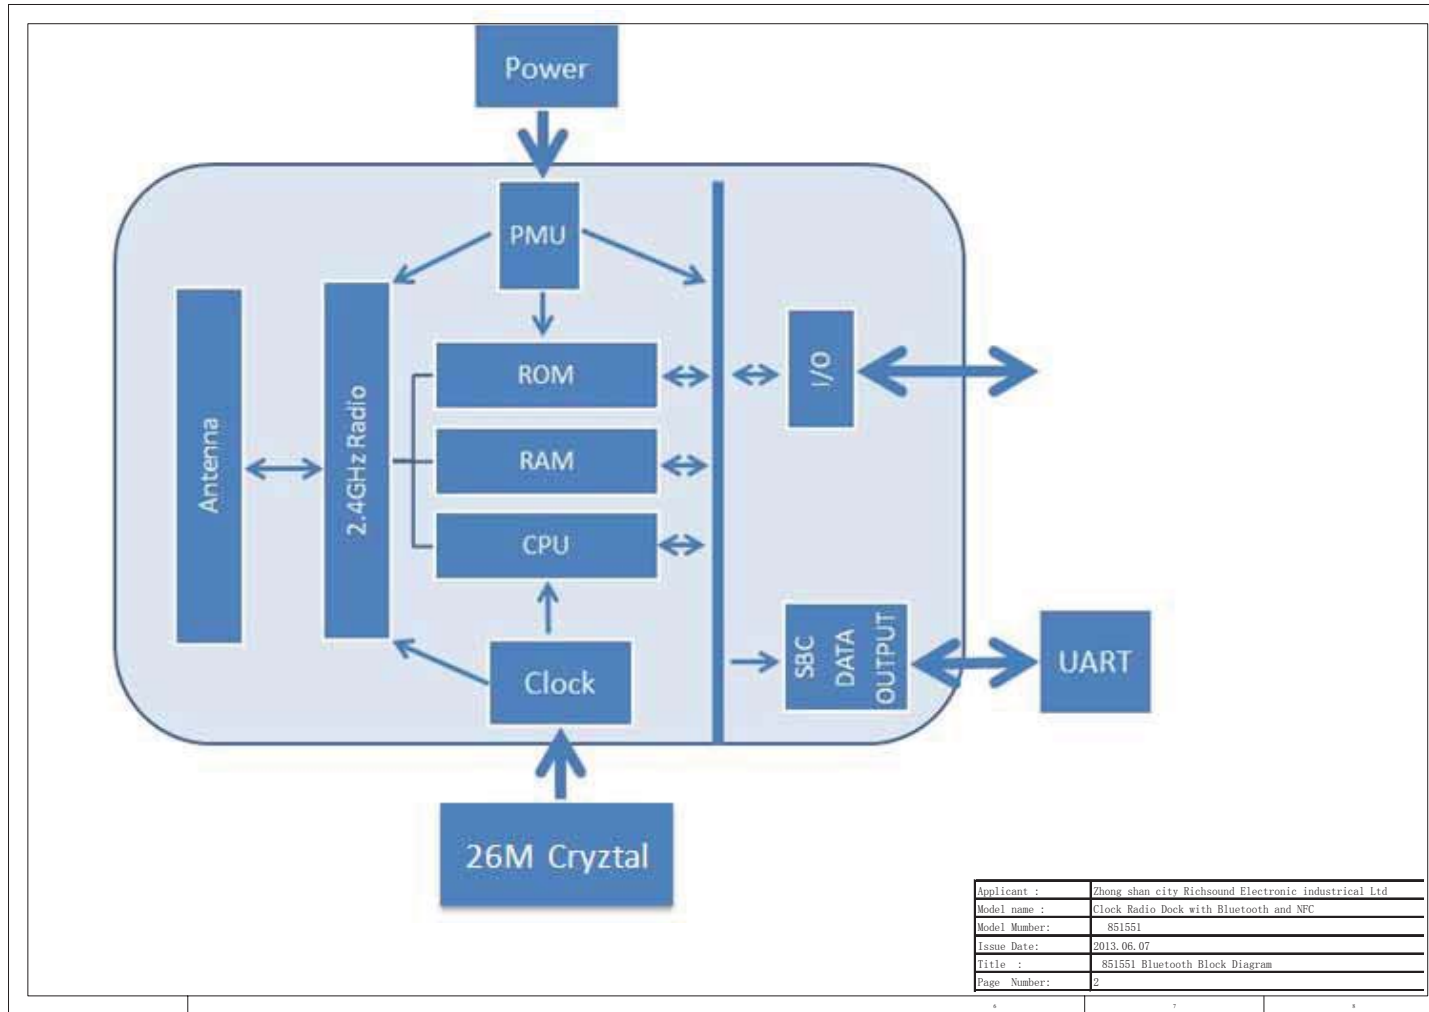

Remark : This released drawing was produced by computer.
Do not update by hand work.

Applicant :	Zhong shan city Richsound Electronic industrial Ltd
Model name :	Clock Radio Dock with Bluetooth and NFC
Model Number:	851551
Issue Date:	2013.06.07
Title :	851551 Main Block Diagram
Page Number:	1

Applicant :	Zhong shan city Richsound Electronic industrial Ltd
Model name :	Clock Radio Dock with Bluetooth and NFC
Model Number:	851551
Issue Date:	2013.06.07
Title :	851551 Bluetooth Block Diagram
Page Number:	2