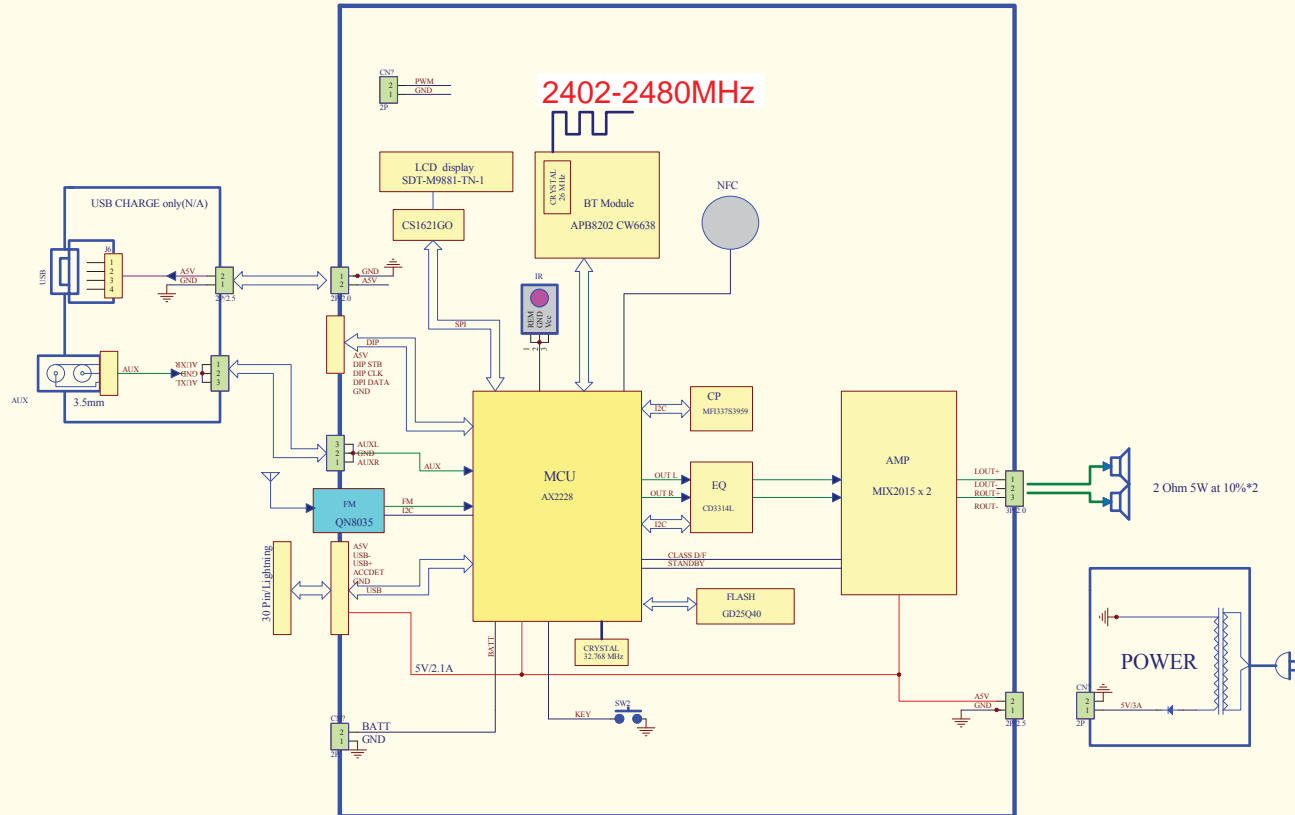

Applicant :	Zhong shan city Richsound Electronic industrial Ltd
Model name :	Clock Radio Dock with Bluetooth and NFC
Model Number:	851551
Issue Date:	2013.06.07
Title :	851551 Main Block Diagram
Page Number:	1