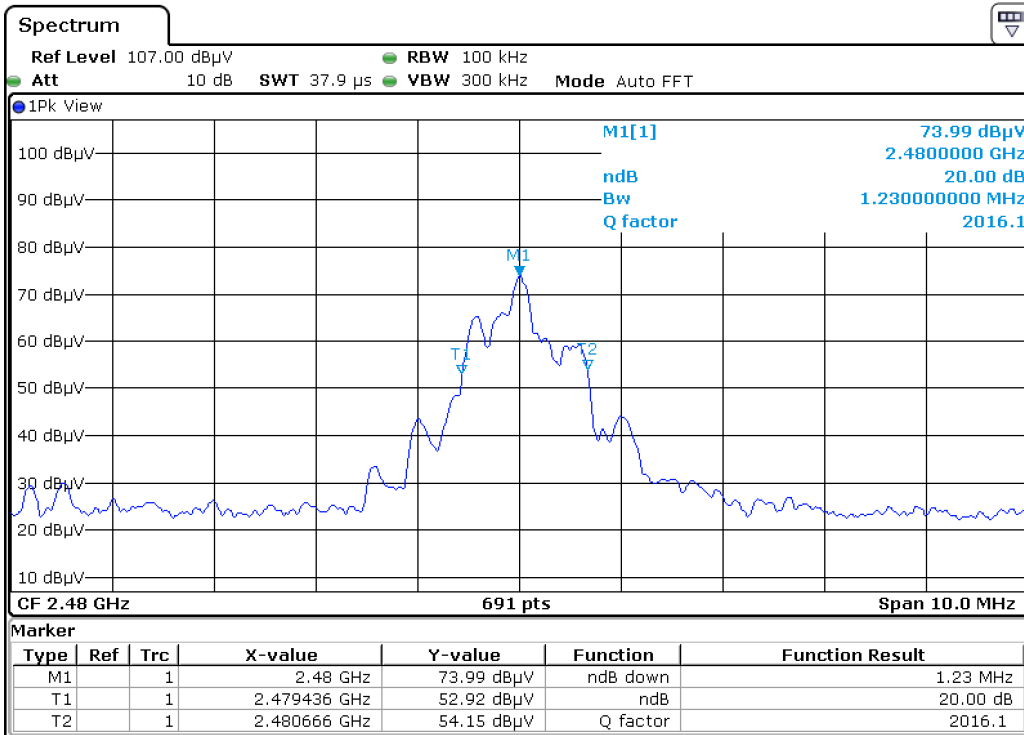

# BW for bluetooth

# BW for 2.4G wireless