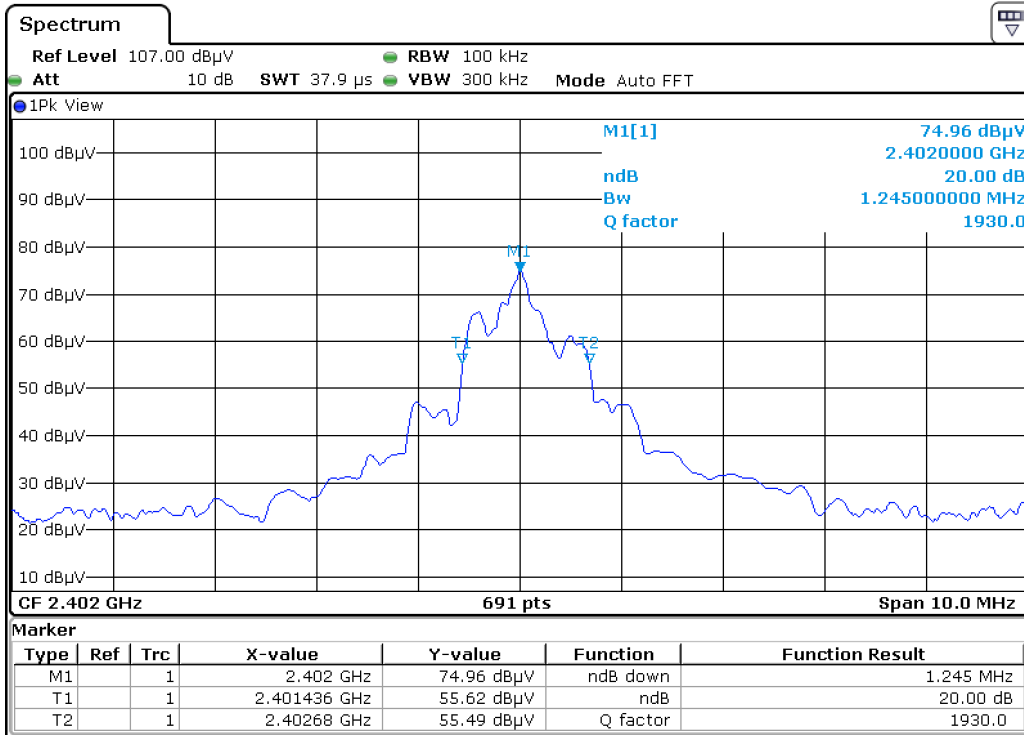

# BW for bluetooth

# BW for 2.4G wireless