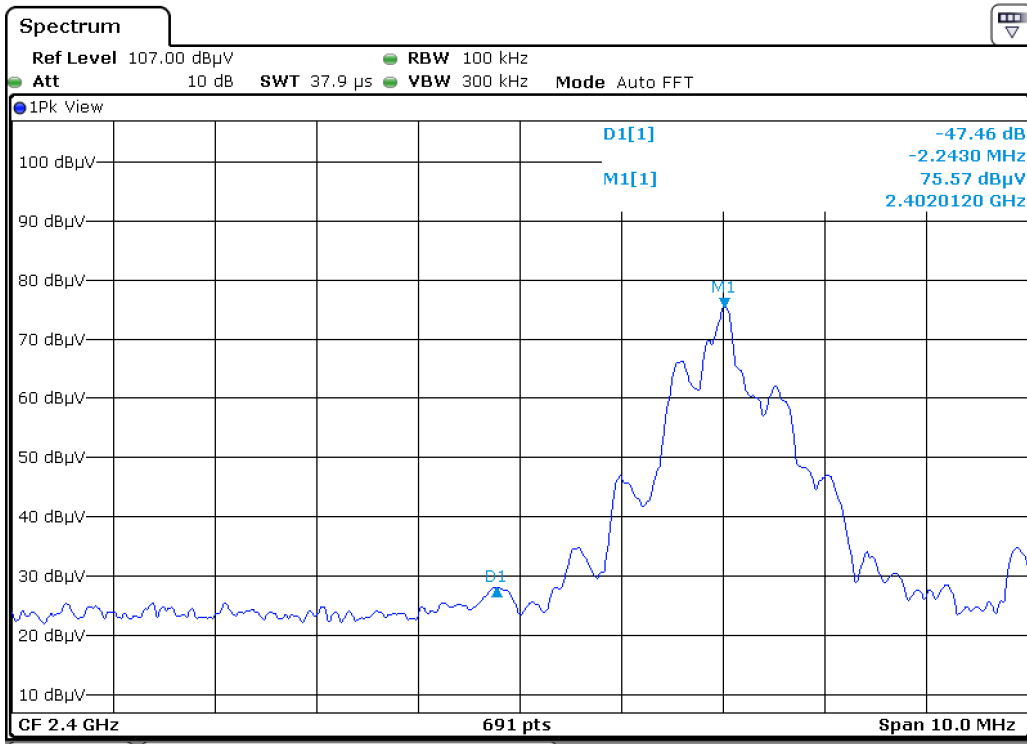

# Bandedge for Bluetooth

# Bandedge for 2.4G wireless