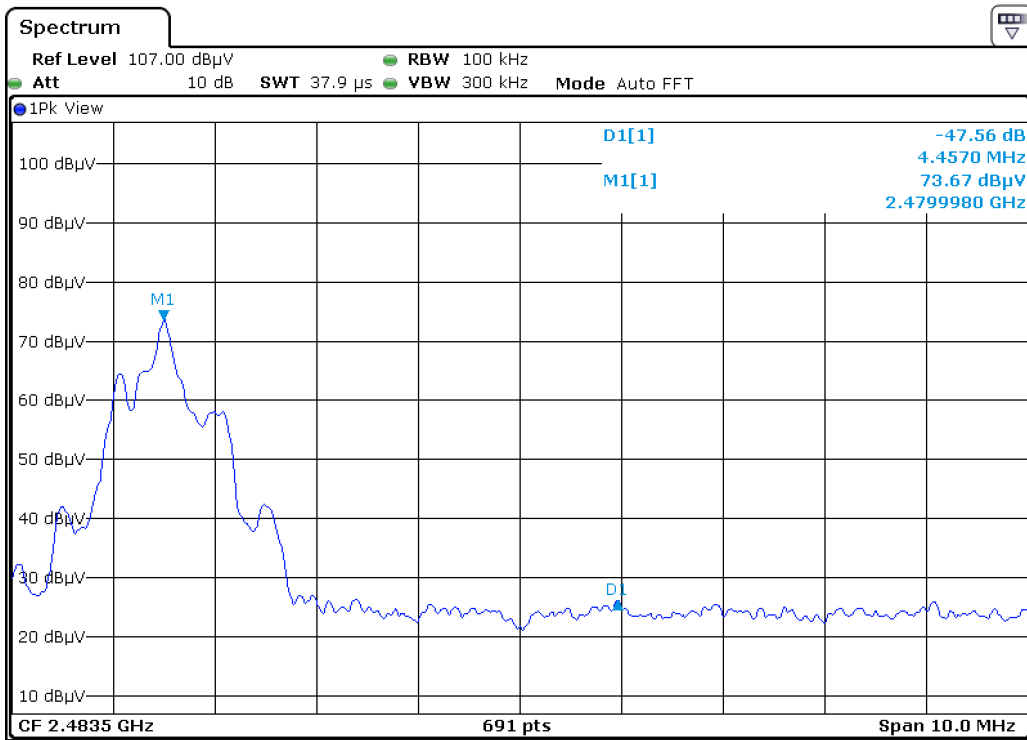

# Bandedge for Bluetooth

# Bandedge for 2.4G wireless