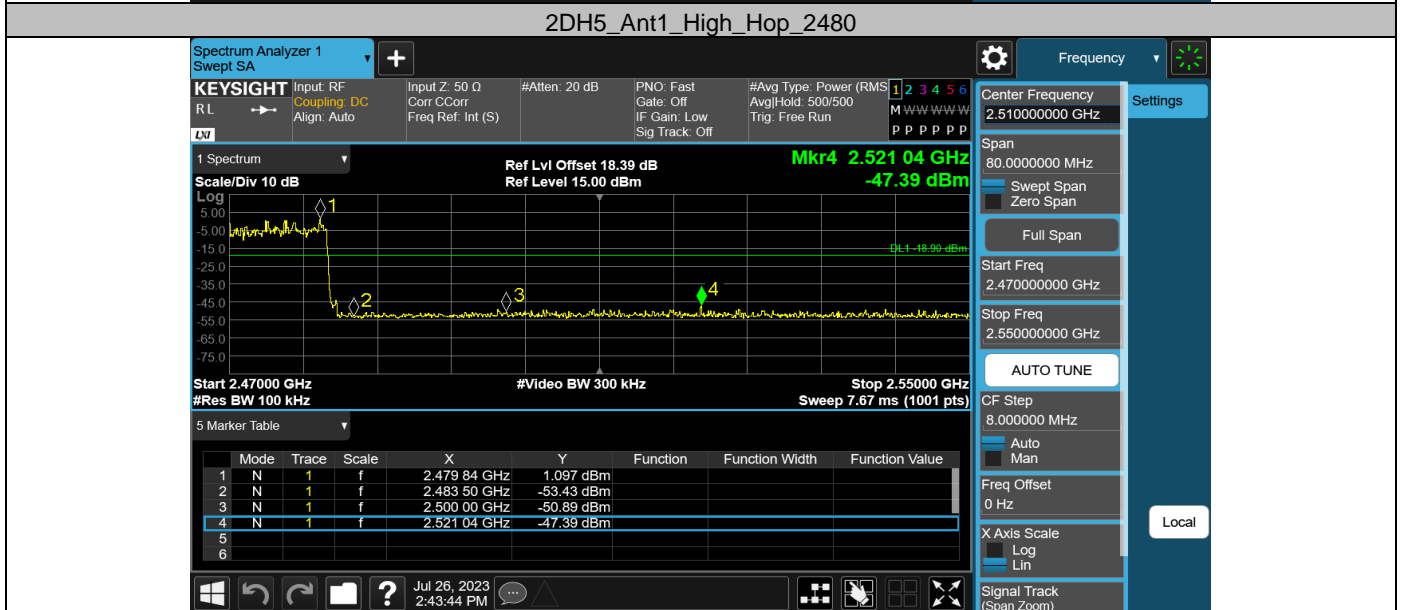

**Appendix F: Reference level measurement
Test Result**

Test Mode	Antenna	Freq(MHz)	Max.Point[MHz]	Result[dBm]
DH5	Ant1	2402	2402.06	0.99
		2441	2440.85	1.20
		2480	2479.98	1.23
2DH5	Ant1	2402	2401.99	1.33
		2441	2440.84	1.07
		2480	2479.98	1.08

Test Graphs

Appendix G: Band edge measurements
 Test Result

Test Mode	Antenna	Ch Name	Freq(MHz)	Ref Level [dBm]	Result [dBm]	Limit [dBm]	Verdict
DH5	Ant1	Low	2402	0.99	-42.18	≤-19.01	PASS
		High	2480	1.23	-50.01	≤-18.77	PASS
		Low	Hop_2402	1.10	-46.87	≤-18.9	PASS
		High	Hop_2480	1.19	-47.02	≤-18.81	PASS
2DH5	Ant1	Low	2402	1.33	-44.85	≤-18.67	PASS
		High	2480	1.08	-49.51	≤-18.92	PASS
		Low	Hop_2402	-0.13	-49.50	≤-20.13	PASS
		High	Hop_2480	1.10	-47.39	≤-18.9	PASS

Test Graphs

Appendix H: Conducted Spurious Emission
Test Result

Test Mode	Antenna	Freq(MHz)	Freq Range [MHz]	Ref Level [dBm]	Result [dBm]	Limit [dBm]	Verdict
DH5	Ant1	2402	30~26500	0.99	-32.2	≤-19.01	PASS
		2441	30~26500	1.20	-33.62	≤-18.8	PASS
		2480	30~26500	1.23	-34.18	≤-18.77	PASS
2DH5	Ant1	2402	30~26500	1.33	-32.72	≤-18.67	PASS
		2441	30~26500	1.07	-33.34	≤-18.93	PASS
		2480	30~26500	1.08	-32.81	≤-18.92	PASS