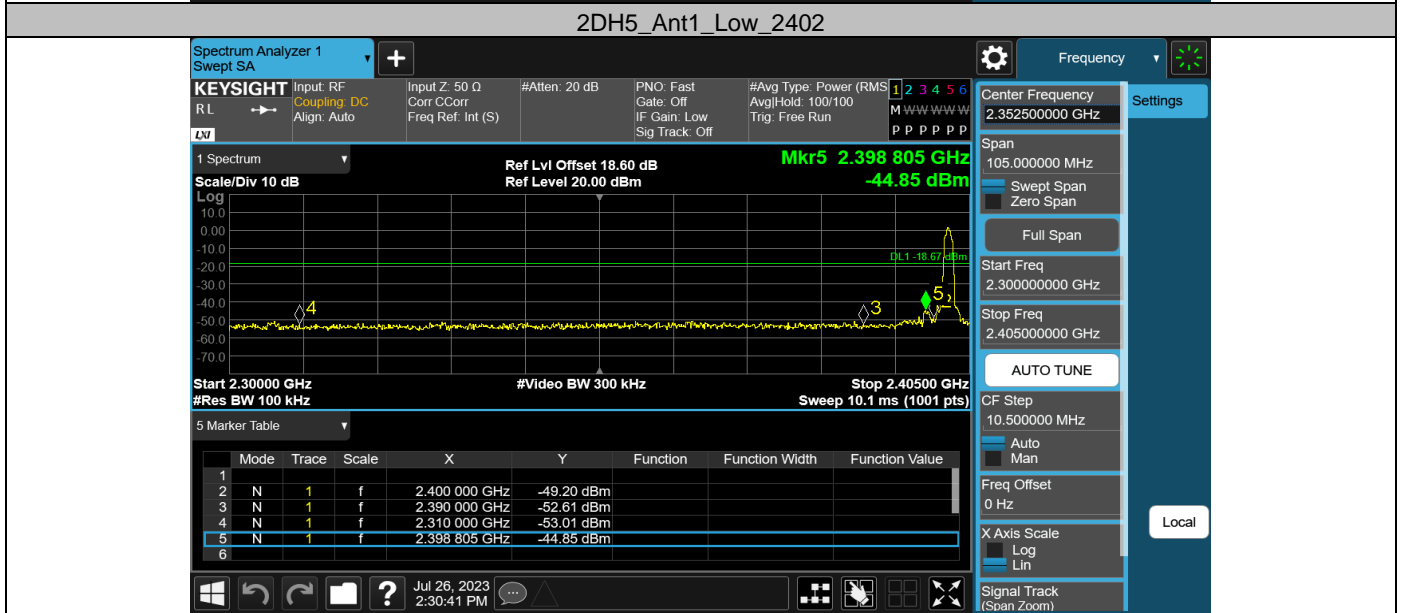

**Appendix F: Reference level measurement
Test Result**

Test Mode	Antenna	Freq(MHz)	Max.Point[MHz]	Result[dBm]
DH5	Ant1	2402	2402.06	0.99
		2441	2440.85	1.20
		2480	2479.98	1.23
2DH5	Ant1	2402	2401.99	1.33
		2441	2440.84	1.07
		2480	2479.98	1.08

Test Graphs

Appendix G: Band edge measurements
 Test Result

Test Mode	Antenna	Ch Name	Freq(MHz)	Ref Level [dBm]	Result [dBm]	Limit [dBm]	Verdict
DH5	Ant1	Low	2402	0.99	-42.18	≤-19.01	PASS
		High	2480	1.23	-50.01	≤-18.77	PASS
		Low	Hop_2402	1.10	-46.87	≤-18.9	PASS
		High	Hop_2480	1.19	-47.02	≤-18.81	PASS
2DH5	Ant1	Low	2402	1.33	-44.85	≤-18.67	PASS
		High	2480	1.08	-49.51	≤-18.92	PASS
		Low	Hop_2402	-0.13	-49.50	≤-20.13	PASS
		High	Hop_2480	1.10	-47.39	≤-18.9	PASS

Test Graphs

Appendix H: Conducted Spurious Emission
Test Result

Test Mode	Antenna	Freq(MHz)	Freq Range [MHz]	Ref Level [dBm]	Result [dBm]	Limit [dBm]	Verdict
DH5	Ant1	2402	30~26500	0.99	-32.2	≤-19.01	PASS
		2441	30~26500	1.20	-33.62	≤-18.8	PASS
		2480	30~26500	1.23	-34.18	≤-18.77	PASS
2DH5	Ant1	2402	30~26500	1.33	-32.72	≤-18.67	PASS
		2441	30~26500	1.07	-33.34	≤-18.93	PASS
		2480	30~26500	1.08	-32.81	≤-18.92	PASS