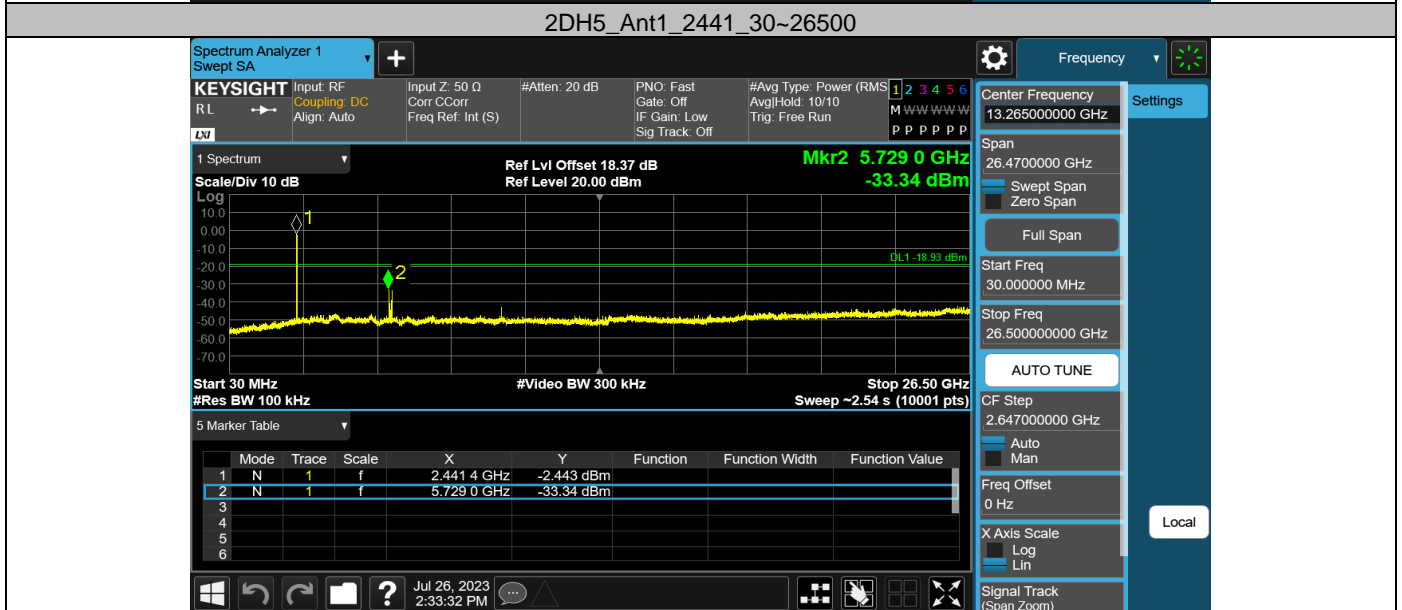

Test Graphs

Appendix G: Band edge measurements
 Test Result

Test Mode	Antenna	Ch Name	Freq(MHz)	Ref Level [dBm]	Result [dBm]	Limit [dBm]	Verdict
DH5	Ant1	Low	2402	0.99	-42.18	≤-19.01	PASS
		High	2480	1.23	-50.01	≤-18.77	PASS
		Low	Hop_2402	1.10	-46.87	≤-18.9	PASS
		High	Hop_2480	1.19	-47.02	≤-18.81	PASS
2DH5	Ant1	Low	2402	1.33	-44.85	≤-18.67	PASS
		High	2480	1.08	-49.51	≤-18.92	PASS
		Low	Hop_2402	-0.13	-49.50	≤-20.13	PASS
		High	Hop_2480	1.10	-47.39	≤-18.9	PASS

Test Graphs

Appendix H: Conducted Spurious Emission
Test Result

Test Mode	Antenna	Freq(MHz)	Freq Range [MHz]	Ref Level [dBm]	Result [dBm]	Limit [dBm]	Verdict
DH5	Ant1	2402	30~26500	0.99	-32.2	≤-19.01	PASS
		2441	30~26500	1.20	-33.62	≤-18.8	PASS
		2480	30~26500	1.23	-34.18	≤-18.77	PASS
2DH5	Ant1	2402	30~26500	1.33	-32.72	≤-18.67	PASS
		2441	30~26500	1.07	-33.34	≤-18.93	PASS
		2480	30~26500	1.08	-32.81	≤-18.92	PASS

Test Graphs

14. TEST SETUP PHOTO

Conducted Test

Radiated Test (Below 1GHz)

Radiated Test (Above 1GHz)

15. EUT PHOTO

External Photos
M/N: AX5120G

External Photos
M/N: AX5120G