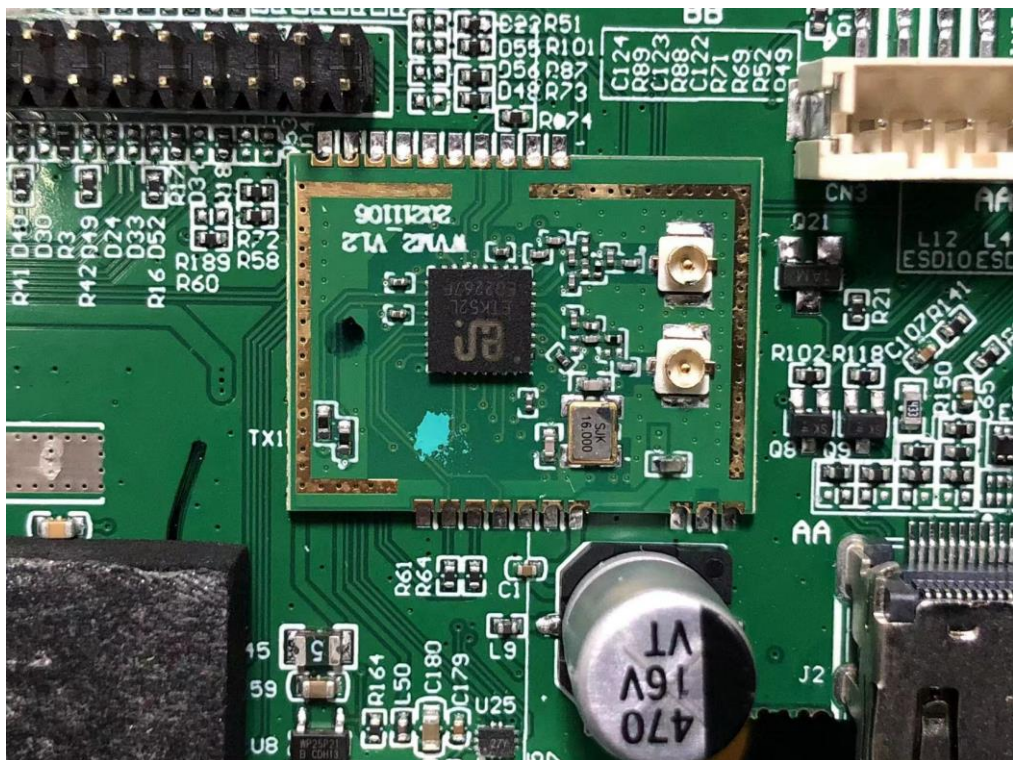

Test Graphs

14. TEST SETUP PHOTO

Conducted Test

Radiated Test (Below 1GHz)

Radiated Test (Above 1GHz)

15. EUT PHOTO

External Photos
M/N: AX5120G

External Photos
M/N: AX5120G

External Photos
M/N: AX5120G

External Photos
M/N: AX5120G

Internal Photos
M/N: AX5120G

Internal Photos
M/N: AX5120G

Internal Photos
M/N: AX5120G

Internal Photos
M/N: AX5120G

Internal Photos
M/N: AX5120G

Internal Photos
M/N: AX5120G

Internal Photos
M/N: AX5120G

Internal Photos
M/N: AX5120G

Internal Photos
M/N: AX5120G

End of Test Report