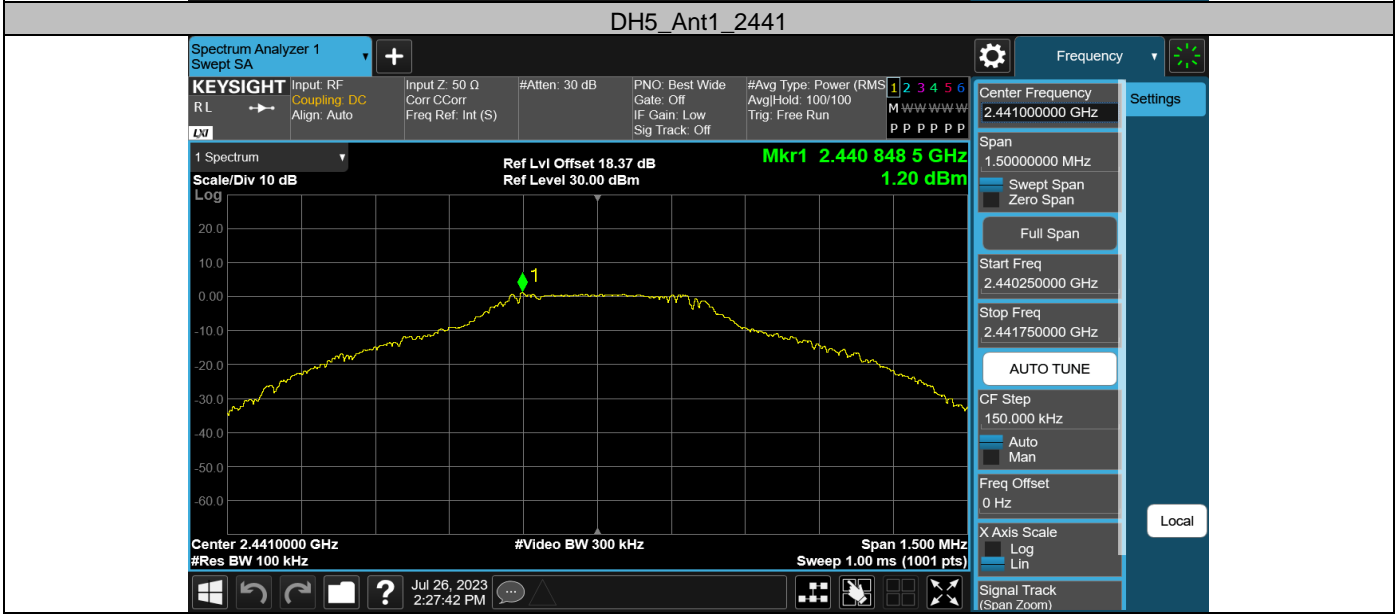

**Appendix F: Reference level measurement
Test Result**

Test Mode	Antenna	Freq(MHz)	Max.Point[MHz]	Result[dBm]
DH5	Ant1	2402	2402.06	0.99
		2441	2440.85	1.20
		2480	2479.98	1.23
2DH5	Ant1	2402	2401.99	1.33
		2441	2440.84	1.07
		2480	2479.98	1.08

Test Graphs

Appendix G: Band edge measurements
 Test Result

Test Mode	Antenna	Ch Name	Freq(MHz)	Ref Level [dBm]	Result [dBm]	Limit [dBm]	Verdict
DH5	Ant1	Low	2402	0.99	-42.18	≤-19.01	PASS
		High	2480	1.23	-50.01	≤-18.77	PASS
		Low	Hop_2402	1.10	-46.87	≤-18.9	PASS
		High	Hop_2480	1.19	-47.02	≤-18.81	PASS
2DH5	Ant1	Low	2402	1.33	-44.85	≤-18.67	PASS
		High	2480	1.08	-49.51	≤-18.92	PASS
		Low	Hop_2402	-0.13	-49.50	≤-20.13	PASS
		High	Hop_2480	1.10	-47.39	≤-18.9	PASS

Test Graphs

Appendix H: Conducted Spurious Emission
Test Result

Test Mode	Antenna	Freq(MHz)	Freq Range [MHz]	Ref Level [dBm]	Result [dBm]	Limit [dBm]	Verdict
DH5	Ant1	2402	30~26500	0.99	-32.2	≤-19.01	PASS
		2441	30~26500	1.20	-33.62	≤-18.8	PASS
		2480	30~26500	1.23	-34.18	≤-18.77	PASS
2DH5	Ant1	2402	30~26500	1.33	-32.72	≤-18.67	PASS
		2441	30~26500	1.07	-33.34	≤-18.93	PASS
		2480	30~26500	1.08	-32.81	≤-18.92	PASS