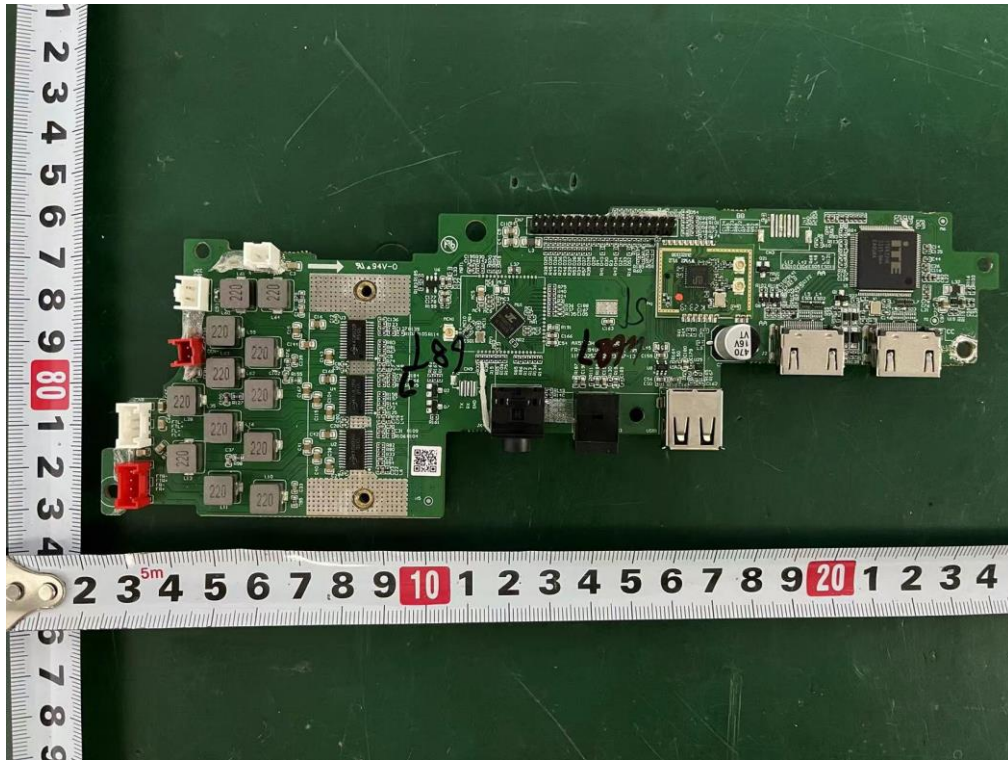

Test Graphs

14. TEST SETUP PHOTO

Conducted Test

Radiated Test (Below 1GHz)

Radiated Test (Above 1GHz)

15. EUT PHOTO

External Photos
M/N: AX5120G

External Photos
M/N: AX5120G

External Photos
M/N: AX5120G

External Photos
M/N: AX5120G

Internal Photos
M/N: AX5120G

Internal Photos
M/N: AX5120G

Internal Photos
M/N: AX5120G

Internal Photos
M/N: AX5120G

Internal Photos
M/N: AX5120G

Internal Photos
M/N: AX5120G

Internal Photos
M/N: AX5120G

Internal Photos
M/N: AX5120G

Internal Photos
M/N: AX5120G

End of Test Report