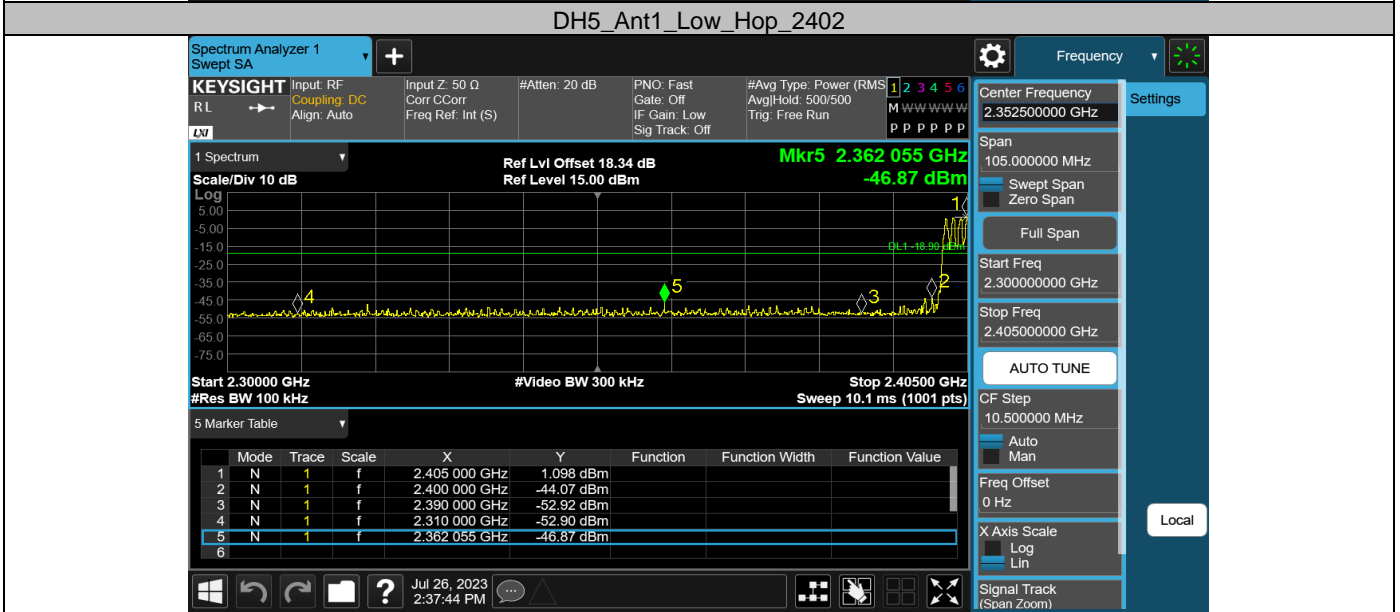

**Appendix F: Reference level measurement
Test Result**

Test Mode	Antenna	Freq(MHz)	Max.Point[MHz]	Result[dBm]
DH5	Ant1	2402	2402.06	0.99
		2441	2440.85	1.20
		2480	2479.98	1.23
2DH5	Ant1	2402	2401.99	1.33
		2441	2440.84	1.07
		2480	2479.98	1.08

Test Graphs

Appendix G: Band edge measurements
 Test Result

Test Mode	Antenna	Ch Name	Freq(MHz)	Ref Level [dBm]	Result [dBm]	Limit [dBm]	Verdict
DH5	Ant1	Low	2402	0.99	-42.18	≤-19.01	PASS
		High	2480	1.23	-50.01	≤-18.77	PASS
		Low	Hop_2402	1.10	-46.87	≤-18.9	PASS
		High	Hop_2480	1.19	-47.02	≤-18.81	PASS
2DH5	Ant1	Low	2402	1.33	-44.85	≤-18.67	PASS
		High	2480	1.08	-49.51	≤-18.92	PASS
		Low	Hop_2402	-0.13	-49.50	≤-20.13	PASS
		High	Hop_2480	1.10	-47.39	≤-18.9	PASS

Test Graphs

Appendix H: Conducted Spurious Emission
Test Result

Test Mode	Antenna	Freq(MHz)	Freq Range [MHz]	Ref Level [dBm]	Result [dBm]	Limit [dBm]	Verdict
DH5	Ant1	2402	30~26500	0.99	-32.2	≤-19.01	PASS
		2441	30~26500	1.20	-33.62	≤-18.8	PASS
		2480	30~26500	1.23	-34.18	≤-18.77	PASS
2DH5	Ant1	2402	30~26500	1.33	-32.72	≤-18.67	PASS
		2441	30~26500	1.07	-33.34	≤-18.93	PASS
		2480	30~26500	1.08	-32.81	≤-18.92	PASS

Test Graphs

14. TEST SETUP PHOTO

Conducted Test

Radiated Test (Below 1GHz)

Radiated Test (Above 1GHz)

15. EUT PHOTO

External Photos
M/N: AX5120G

External Photos
M/N: AX5120G