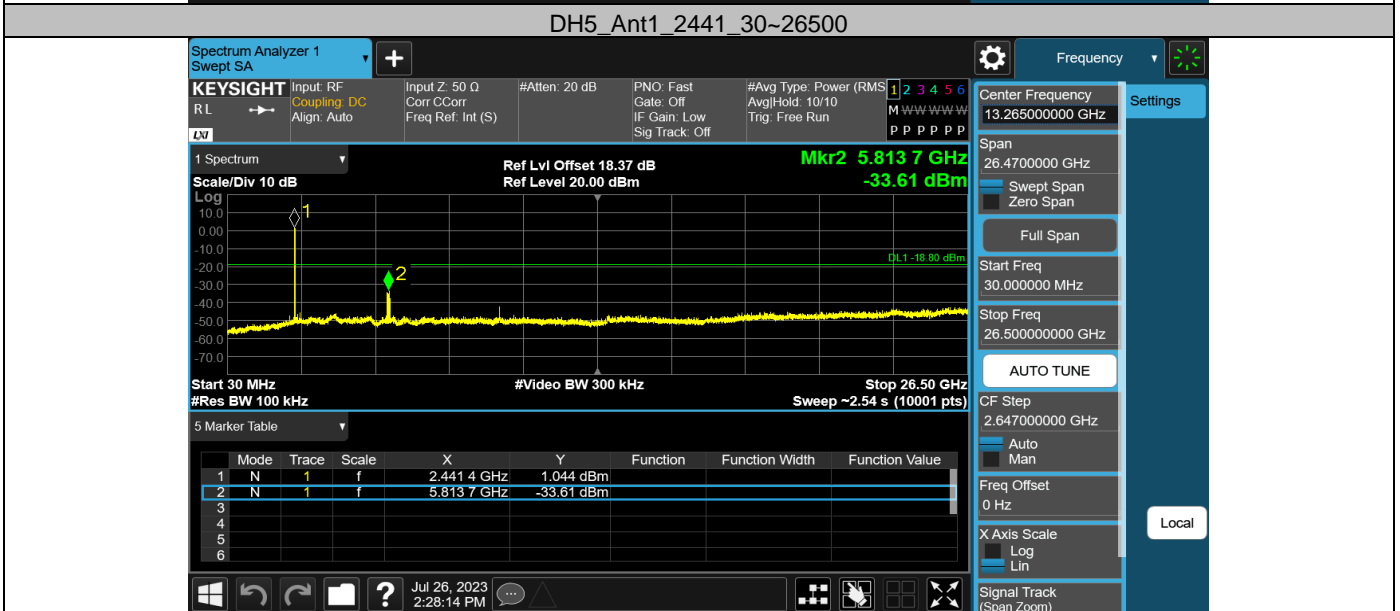

Test Graphs

Appendix G: Band edge measurements
 Test Result

Test Mode	Antenna	Ch Name	Freq(MHz)	Ref Level [dBm]	Result [dBm]	Limit [dBm]	Verdict
DH5	Ant1	Low	2402	0.99	-42.18	≤-19.01	PASS
		High	2480	1.23	-50.01	≤-18.77	PASS
		Low	Hop_2402	1.10	-46.87	≤-18.9	PASS
		High	Hop_2480	1.19	-47.02	≤-18.81	PASS
2DH5	Ant1	Low	2402	1.33	-44.85	≤-18.67	PASS
		High	2480	1.08	-49.51	≤-18.92	PASS
		Low	Hop_2402	-0.13	-49.50	≤-20.13	PASS
		High	Hop_2480	1.10	-47.39	≤-18.9	PASS

Test Graphs

Appendix H: Conducted Spurious Emission
Test Result

Test Mode	Antenna	Freq(MHz)	Freq Range [MHz]	Ref Level [dBm]	Result [dBm]	Limit [dBm]	Verdict
DH5	Ant1	2402	30~26500	0.99	-32.2	≤-19.01	PASS
		2441	30~26500	1.20	-33.62	≤-18.8	PASS
		2480	30~26500	1.23	-34.18	≤-18.77	PASS
2DH5	Ant1	2402	30~26500	1.33	-32.72	≤-18.67	PASS
		2441	30~26500	1.07	-33.34	≤-18.93	PASS
		2480	30~26500	1.08	-32.81	≤-18.92	PASS

Test Graphs

14. TEST SETUP PHOTO

Conducted Test

Radiated Test (Below 1GHz)

Radiated Test (Above 1GHz)

15. EUT PHOTO

External Photos
M/N: AX5120G

External Photos
M/N: AX5120G