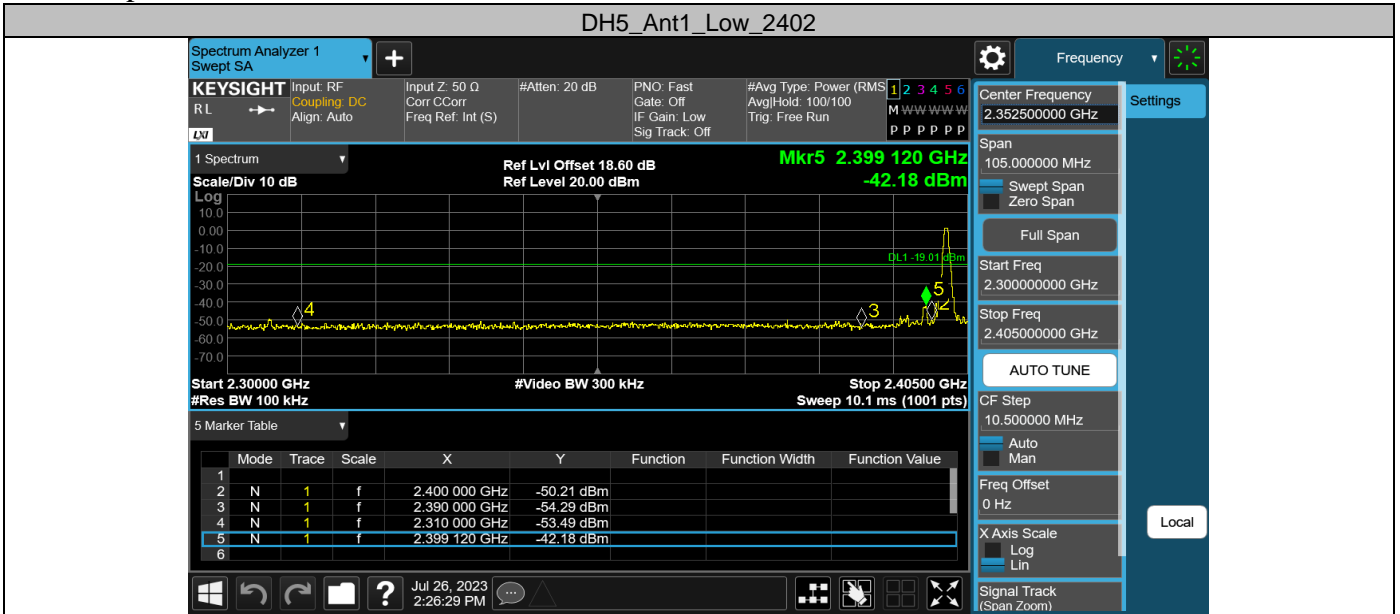

**Appendix F: Reference level measurement
Test Result**

Test Mode	Antenna	Freq(MHz)	Max.Point[MHz]	Result[dBm]
DH5	Ant1	2402	2402.06	0.99
		2441	2440.85	1.20
		2480	2479.98	1.23
2DH5	Ant1	2402	2401.99	1.33
		2441	2440.84	1.07
		2480	2479.98	1.08

Test Graphs

Appendix G: Band edge measurements
 Test Result

Test Mode	Antenna	Ch Name	Freq(MHz)	Ref Level [dBm]	Result [dBm]	Limit [dBm]	Verdict
DH5	Ant1	Low	2402	0.99	-42.18	≤-19.01	PASS
		High	2480	1.23	-50.01	≤-18.77	PASS
		Low	Hop_2402	1.10	-46.87	≤-18.9	PASS
		High	Hop_2480	1.19	-47.02	≤-18.81	PASS
2DH5	Ant1	Low	2402	1.33	-44.85	≤-18.67	PASS
		High	2480	1.08	-49.51	≤-18.92	PASS
		Low	Hop_2402	-0.13	-49.50	≤-20.13	PASS
		High	Hop_2480	1.10	-47.39	≤-18.9	PASS

Test Graphs

Appendix H: Conducted Spurious Emission
Test Result

Test Mode	Antenna	Freq(MHz)	Freq Range [MHz]	Ref Level [dBm]	Result [dBm]	Limit [dBm]	Verdict
DH5	Ant1	2402	30~26500	0.99	-32.2	≤-19.01	PASS
		2441	30~26500	1.20	-33.62	≤-18.8	PASS
		2480	30~26500	1.23	-34.18	≤-18.77	PASS
2DH5	Ant1	2402	30~26500	1.33	-32.72	≤-18.67	PASS
		2441	30~26500	1.07	-33.34	≤-18.93	PASS
		2480	30~26500	1.08	-32.81	≤-18.92	PASS