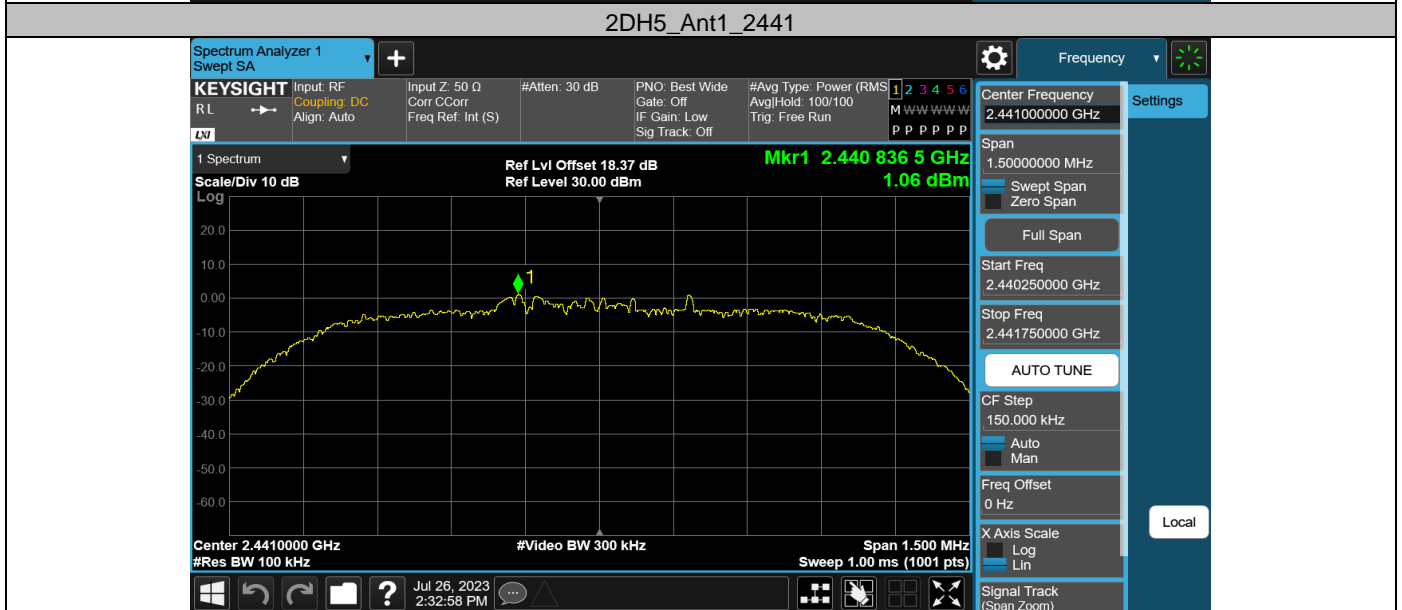

**Appendix F: Reference level measurement
Test Result**

Test Mode	Antenna	Freq(MHz)	Max.Point[MHz]	Result[dBm]
DH5	Ant1	2402	2402.06	0.99
		2441	2440.85	1.20
		2480	2479.98	1.23
2DH5	Ant1	2402	2401.99	1.33
		2441	2440.84	1.07
		2480	2479.98	1.08

Test Graphs

Appendix G: Band edge measurements
 Test Result

Test Mode	Antenna	Ch Name	Freq(MHz)	Ref Level [dBm]	Result [dBm]	Limit [dBm]	Verdict
DH5	Ant1	Low	2402	0.99	-42.18	≤-19.01	PASS
		High	2480	1.23	-50.01	≤-18.77	PASS
		Low	Hop_2402	1.10	-46.87	≤-18.9	PASS
		High	Hop_2480	1.19	-47.02	≤-18.81	PASS
2DH5	Ant1	Low	2402	1.33	-44.85	≤-18.67	PASS
		High	2480	1.08	-49.51	≤-18.92	PASS
		Low	Hop_2402	-0.13	-49.50	≤-20.13	PASS
		High	Hop_2480	1.10	-47.39	≤-18.9	PASS

Test Graphs

Appendix H: Conducted Spurious Emission
Test Result

Test Mode	Antenna	Freq(MHz)	Freq Range [MHz]	Ref Level [dBm]	Result [dBm]	Limit [dBm]	Verdict
DH5	Ant1	2402	30~26500	0.99	-32.2	≤-19.01	PASS
		2441	30~26500	1.20	-33.62	≤-18.8	PASS
		2480	30~26500	1.23	-34.18	≤-18.77	PASS
2DH5	Ant1	2402	30~26500	1.33	-32.72	≤-18.67	PASS
		2441	30~26500	1.07	-33.34	≤-18.93	PASS
		2480	30~26500	1.08	-32.81	≤-18.92	PASS