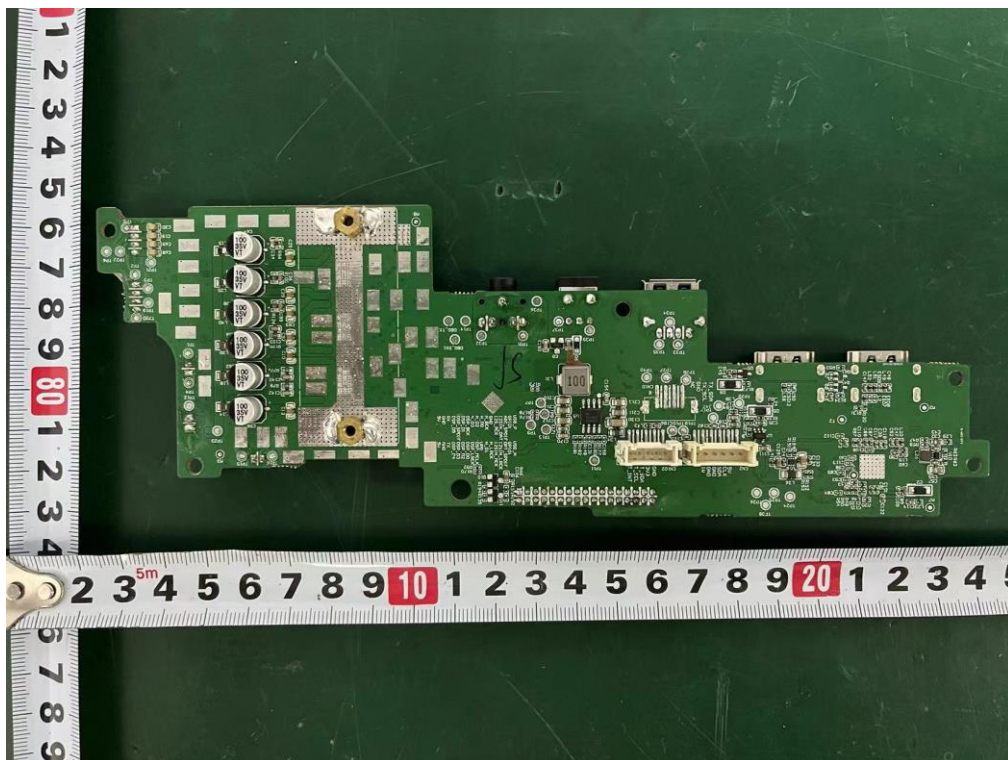

Test Graphs

14. TEST SETUP PHOTO

Conducted Test

Radiated Test (Below 1GHz)

Radiated Test (Above 1GHz)

15. EUT PHOTO

External Photos
M/N: AX5120G

External Photos
M/N: AX5120G

External Photos
M/N: AX5120G

External Photos
M/N: AX5120G

Internal Photos
M/N: AX5120G

Internal Photos
M/N: AX5120G

Internal Photos
M/N: AX5120G

Internal Photos
M/N: AX5120G

Internal Photos
M/N: AX5120G

Internal Photos
M/N: AX5120G

Internal Photos
M/N: AX5120G

Internal Photos
M/N: AX5120G

Internal Photos
M/N: AX5120G

End of Test Report