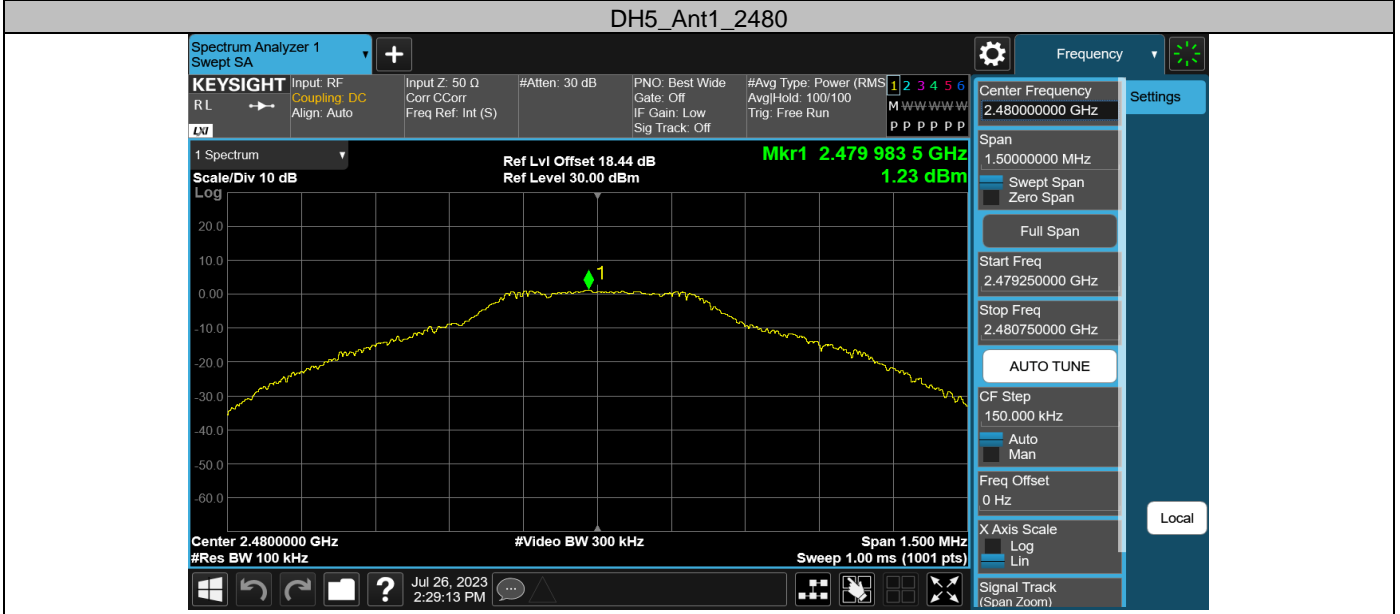

**Appendix F: Reference level measurement
Test Result**

Test Mode	Antenna	Freq(MHz)	Max.Point[MHz]	Result[dBm]
DH5	Ant1	2402	2402.06	0.99
		2441	2440.85	1.20
		2480	2479.98	1.23
2DH5	Ant1	2402	2401.99	1.33
		2441	2440.84	1.07
		2480	2479.98	1.08

Test Graphs

Appendix G: Band edge measurements
 Test Result

Test Mode	Antenna	Ch Name	Freq(MHz)	Ref Level [dBm]	Result [dBm]	Limit [dBm]	Verdict
DH5	Ant1	Low	2402	0.99	-42.18	≤-19.01	PASS
		High	2480	1.23	-50.01	≤-18.77	PASS
		Low	Hop_2402	1.10	-46.87	≤-18.9	PASS
		High	Hop_2480	1.19	-47.02	≤-18.81	PASS
2DH5	Ant1	Low	2402	1.33	-44.85	≤-18.67	PASS
		High	2480	1.08	-49.51	≤-18.92	PASS
		Low	Hop_2402	-0.13	-49.50	≤-20.13	PASS
		High	Hop_2480	1.10	-47.39	≤-18.9	PASS

Test Graphs

Appendix H: Conducted Spurious Emission
Test Result

Test Mode	Antenna	Freq(MHz)	Freq Range [MHz]	Ref Level [dBm]	Result [dBm]	Limit [dBm]	Verdict
DH5	Ant1	2402	30~26500	0.99	-32.2	≤-19.01	PASS
		2441	30~26500	1.20	-33.62	≤-18.8	PASS
		2480	30~26500	1.23	-34.18	≤-18.77	PASS
2DH5	Ant1	2402	30~26500	1.33	-32.72	≤-18.67	PASS
		2441	30~26500	1.07	-33.34	≤-18.93	PASS
		2480	30~26500	1.08	-32.81	≤-18.92	PASS