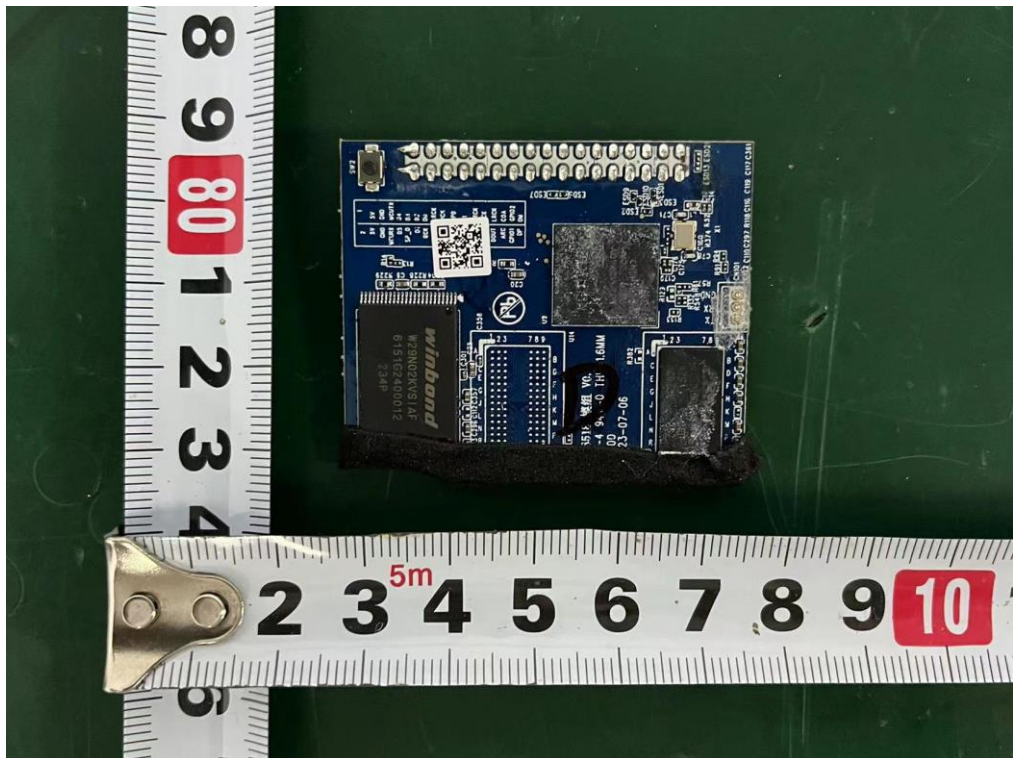

Test Graphs

14. TEST SETUP PHOTO

Conducted Test

Radiated Test (Below 1GHz)

Radiated Test (Above 1GHz)

15. EUT PHOTO

External Photos
M/N: AX5120G

External Photos
M/N: AX5120G

External Photos
M/N: AX5120G

External Photos
M/N: AX5120G

Internal Photos
M/N: AX5120G

Internal Photos
M/N: AX5120G

Internal Photos
M/N: AX5120G

Internal Photos
M/N: AX5120G

Internal Photos
M/N: AX5120G

Internal Photos
M/N: AX5120G

Internal Photos
M/N: AX5120G

Internal Photos
M/N: AX5120G

Internal Photos
M/N: AX5120G

End of Test Report