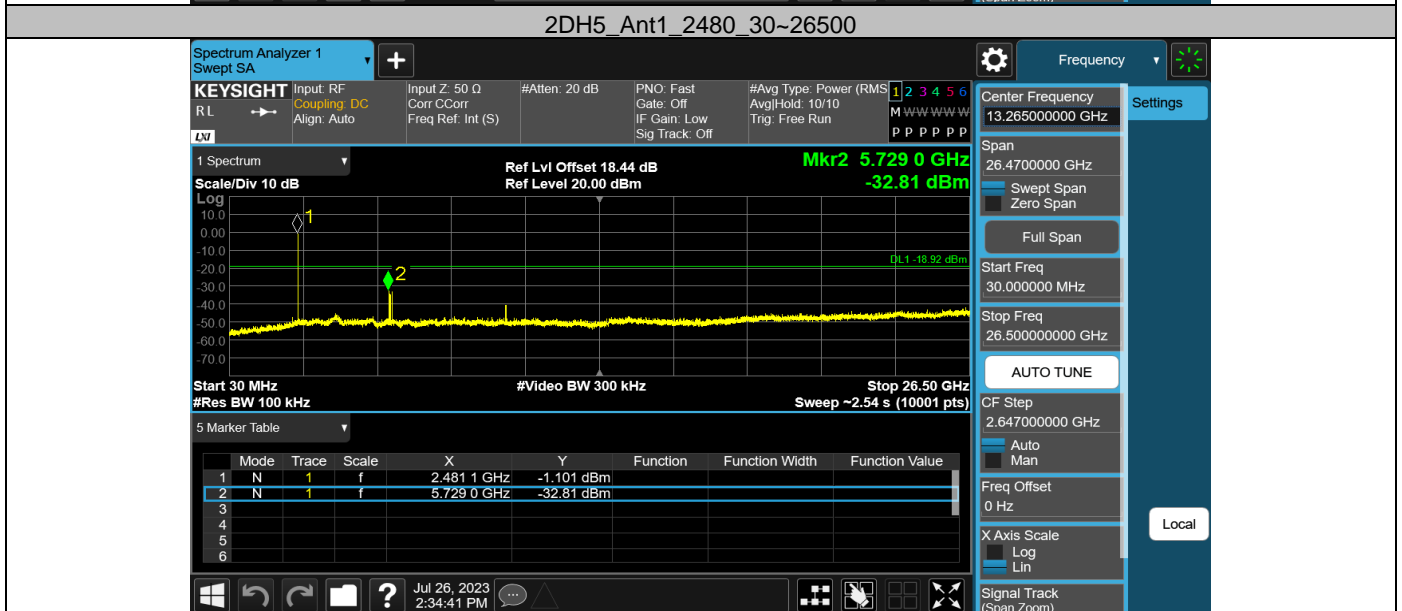

Test Graphs

Appendix G: Band edge measurements
 Test Result

Test Mode	Antenna	Ch Name	Freq(MHz)	Ref Level [dBm]	Result [dBm]	Limit [dBm]	Verdict
DH5	Ant1	Low	2402	0.99	-42.18	≤-19.01	PASS
		High	2480	1.23	-50.01	≤-18.77	PASS
		Low	Hop_2402	1.10	-46.87	≤-18.9	PASS
		High	Hop_2480	1.19	-47.02	≤-18.81	PASS
2DH5	Ant1	Low	2402	1.33	-44.85	≤-18.67	PASS
		High	2480	1.08	-49.51	≤-18.92	PASS
		Low	Hop_2402	-0.13	-49.50	≤-20.13	PASS
		High	Hop_2480	1.10	-47.39	≤-18.9	PASS

Test Graphs

Appendix H: Conducted Spurious Emission
Test Result

Test Mode	Antenna	Freq(MHz)	Freq Range [MHz]	Ref Level [dBm]	Result [dBm]	Limit [dBm]	Verdict
DH5	Ant1	2402	30~26500	0.99	-32.2	≤-19.01	PASS
		2441	30~26500	1.20	-33.62	≤-18.8	PASS
		2480	30~26500	1.23	-34.18	≤-18.77	PASS
2DH5	Ant1	2402	30~26500	1.33	-32.72	≤-18.67	PASS
		2441	30~26500	1.07	-33.34	≤-18.93	PASS
		2480	30~26500	1.08	-32.81	≤-18.92	PASS

Test Graphs

14. TEST SETUP PHOTO

Conducted Test

Radiated Test (Below 1GHz)

Radiated Test (Above 1GHz)

15. EUT PHOTO

External Photos
M/N: AX5120G

External Photos
M/N: AX5120G