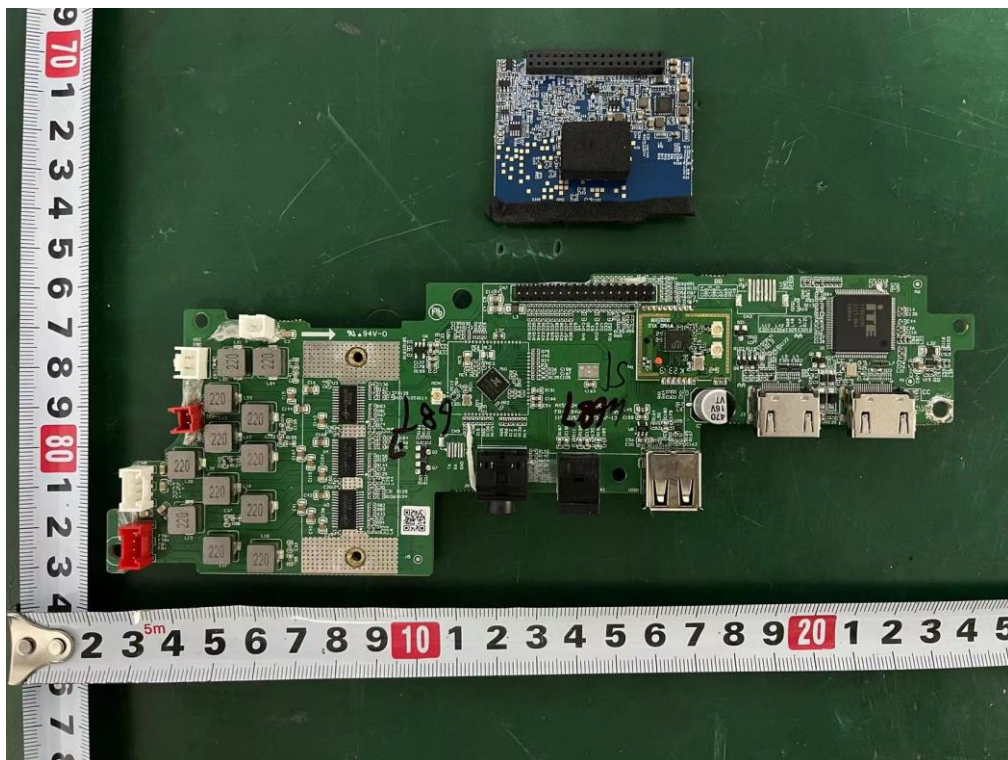

Test Graphs

14. TEST SETUP PHOTO

Conducted Test

Radiated Test (Below 1GHz)

Radiated Test (Above 1GHz)

15. EUT PHOTO

External Photos
M/N: AX5120G

External Photos
M/N: AX5120G

External Photos
M/N: AX5120G

External Photos
M/N: AX5120G

Internal Photos
M/N: AX5120G

Internal Photos
M/N: AX5120G

Internal Photos
M/N: AX5120G

Internal Photos
M/N: AX5120G

Internal Photos
M/N: AX5120G

Internal Photos
M/N: AX5120G

Internal Photos
M/N: AX5120G

Internal Photos
M/N: AX5120G

Internal Photos
M/N: AX5120G

End of Test Report