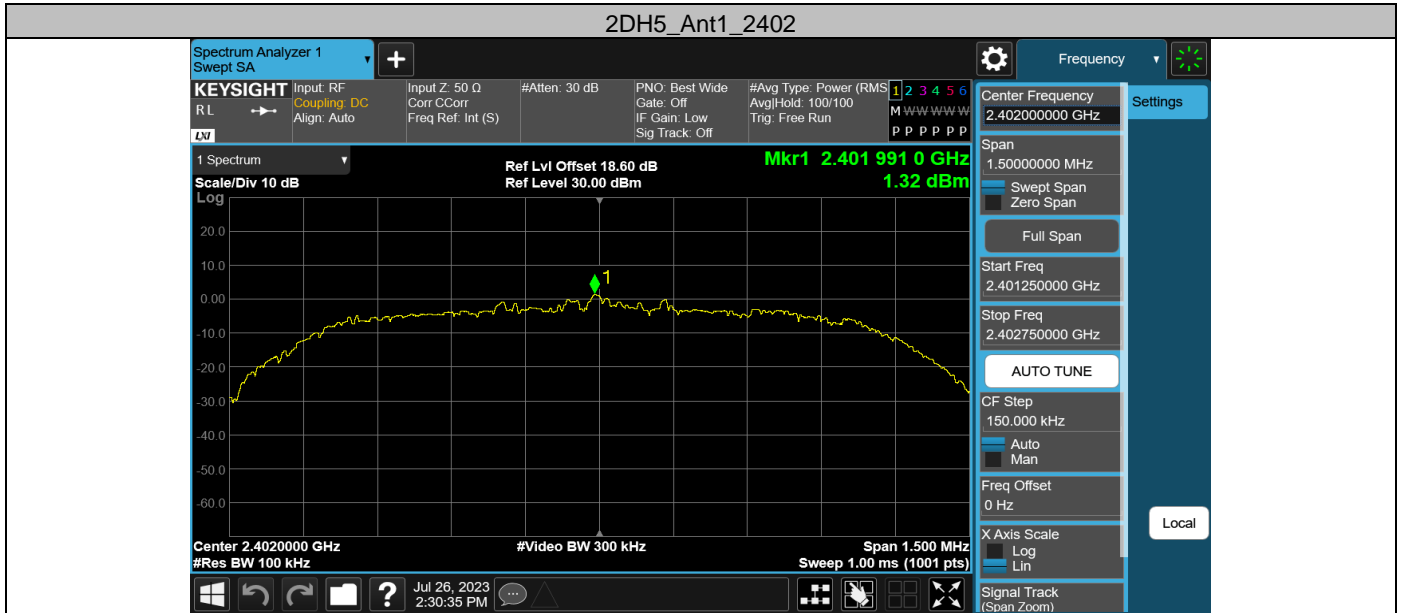

**Appendix F: Reference level measurement
Test Result**

Test Mode	Antenna	Freq(MHz)	Max.Point[MHz]	Result[dBm]
DH5	Ant1	2402	2402.06	0.99
		2441	2440.85	1.20
		2480	2479.98	1.23
2DH5	Ant1	2402	2401.99	1.33
		2441	2440.84	1.07
		2480	2479.98	1.08

Test Graphs

Appendix G: Band edge measurements
 Test Result

Test Mode	Antenna	Ch Name	Freq(MHz)	Ref Level [dBm]	Result [dBm]	Limit [dBm]	Verdict
DH5	Ant1	Low	2402	0.99	-42.18	≤-19.01	PASS
		High	2480	1.23	-50.01	≤-18.77	PASS
		Low	Hop_2402	1.10	-46.87	≤-18.9	PASS
		High	Hop_2480	1.19	-47.02	≤-18.81	PASS
2DH5	Ant1	Low	2402	1.33	-44.85	≤-18.67	PASS
		High	2480	1.08	-49.51	≤-18.92	PASS
		Low	Hop_2402	-0.13	-49.50	≤-20.13	PASS
		High	Hop_2480	1.10	-47.39	≤-18.9	PASS

Test Graphs

Appendix H: Conducted Spurious Emission
Test Result

Test Mode	Antenna	Freq(MHz)	Freq Range [MHz]	Ref Level [dBm]	Result [dBm]	Limit [dBm]	Verdict
DH5	Ant1	2402	30~26500	0.99	-32.2	≤-19.01	PASS
		2441	30~26500	1.20	-33.62	≤-18.8	PASS
		2480	30~26500	1.23	-34.18	≤-18.77	PASS
2DH5	Ant1	2402	30~26500	1.33	-32.72	≤-18.67	PASS
		2441	30~26500	1.07	-33.34	≤-18.93	PASS
		2480	30~26500	1.08	-32.81	≤-18.92	PASS