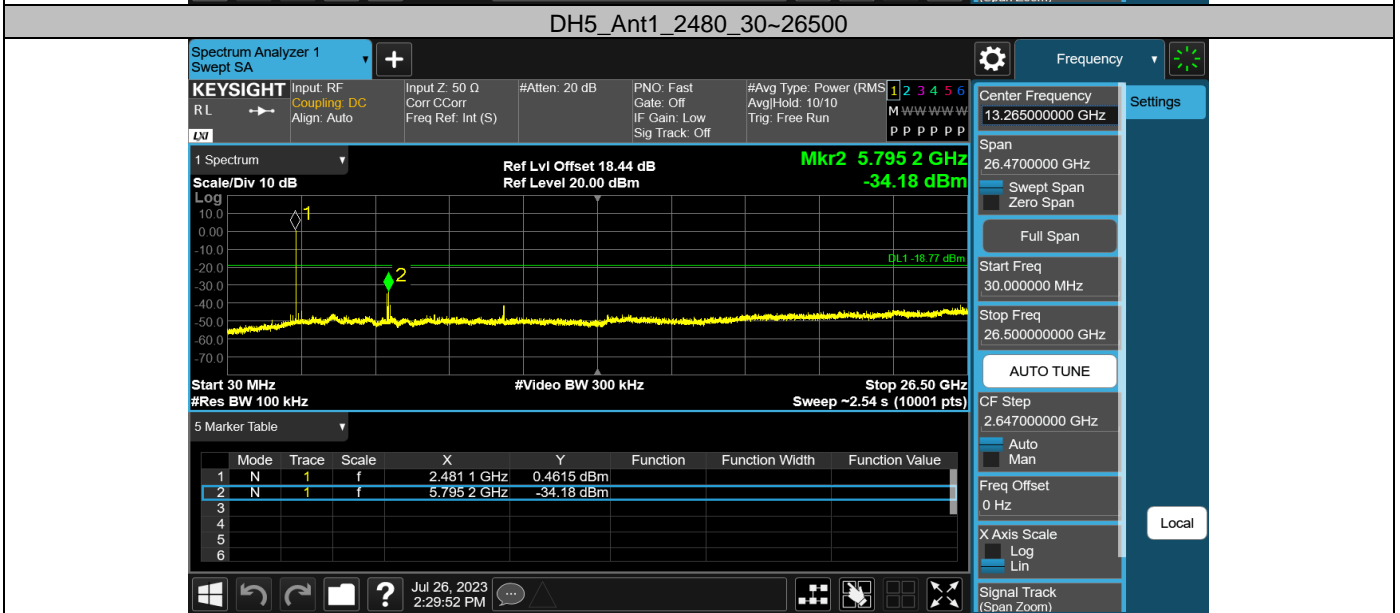

Test Graphs

Appendix G: Band edge measurements
 Test Result

Test Mode	Antenna	Ch Name	Freq(MHz)	Ref Level [dBm]	Result [dBm]	Limit [dBm]	Verdict
DH5	Ant1	Low	2402	0.99	-42.18	≤-19.01	PASS
		High	2480	1.23	-50.01	≤-18.77	PASS
		Low	Hop_2402	1.10	-46.87	≤-18.9	PASS
		High	Hop_2480	1.19	-47.02	≤-18.81	PASS
2DH5	Ant1	Low	2402	1.33	-44.85	≤-18.67	PASS
		High	2480	1.08	-49.51	≤-18.92	PASS
		Low	Hop_2402	-0.13	-49.50	≤-20.13	PASS
		High	Hop_2480	1.10	-47.39	≤-18.9	PASS

Test Graphs

Appendix H: Conducted Spurious Emission
Test Result

Test Mode	Antenna	Freq(MHz)	Freq Range [MHz]	Ref Level [dBm]	Result [dBm]	Limit [dBm]	Verdict
DH5	Ant1	2402	30~26500	0.99	-32.2	≤-19.01	PASS
		2441	30~26500	1.20	-33.62	≤-18.8	PASS
		2480	30~26500	1.23	-34.18	≤-18.77	PASS
2DH5	Ant1	2402	30~26500	1.33	-32.72	≤-18.67	PASS
		2441	30~26500	1.07	-33.34	≤-18.93	PASS
		2480	30~26500	1.08	-32.81	≤-18.92	PASS

Test Graphs

14. TEST SETUP PHOTO

Conducted Test

Radiated Test (Below 1GHz)

Radiated Test (Above 1GHz)

15. EUT PHOTO

External Photos
M/N: AX5120G

External Photos
M/N: AX5120G