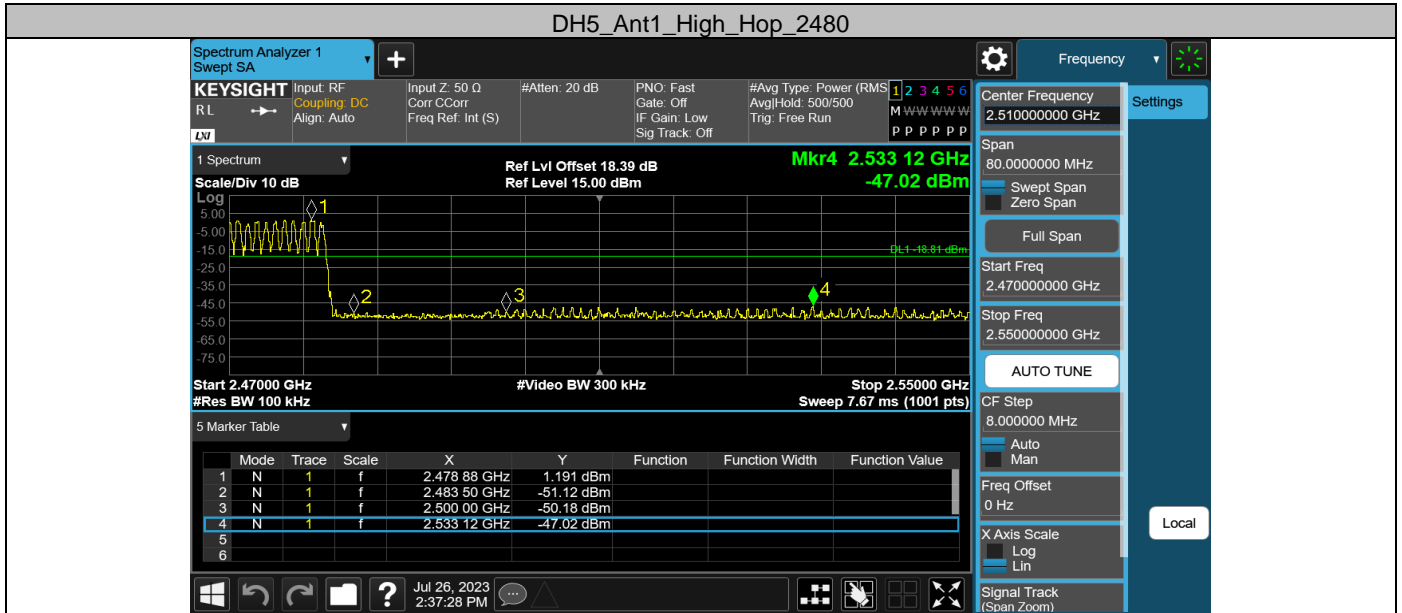

**Appendix F: Reference level measurement
Test Result**

Test Mode	Antenna	Freq(MHz)	Max.Point[MHz]	Result[dBm]
DH5	Ant1	2402	2402.06	0.99
		2441	2440.85	1.20
		2480	2479.98	1.23
2DH5	Ant1	2402	2401.99	1.33
		2441	2440.84	1.07
		2480	2479.98	1.08

Test Graphs

Appendix G: Band edge measurements
 Test Result

Test Mode	Antenna	Ch Name	Freq(MHz)	Ref Level [dBm]	Result [dBm]	Limit [dBm]	Verdict
DH5	Ant1	Low	2402	0.99	-42.18	≤-19.01	PASS
		High	2480	1.23	-50.01	≤-18.77	PASS
		Low	Hop_2402	1.10	-46.87	≤-18.9	PASS
		High	Hop_2480	1.19	-47.02	≤-18.81	PASS
2DH5	Ant1	Low	2402	1.33	-44.85	≤-18.67	PASS
		High	2480	1.08	-49.51	≤-18.92	PASS
		Low	Hop_2402	-0.13	-49.50	≤-20.13	PASS
		High	Hop_2480	1.10	-47.39	≤-18.9	PASS

Test Graphs

Appendix H: Conducted Spurious Emission
Test Result

Test Mode	Antenna	Freq(MHz)	Freq Range [MHz]	Ref Level [dBm]	Result [dBm]	Limit [dBm]	Verdict
DH5	Ant1	2402	30~26500	0.99	-32.2	≤-19.01	PASS
		2441	30~26500	1.20	-33.62	≤-18.8	PASS
		2480	30~26500	1.23	-34.18	≤-18.77	PASS
2DH5	Ant1	2402	30~26500	1.33	-32.72	≤-18.67	PASS
		2441	30~26500	1.07	-33.34	≤-18.93	PASS
		2480	30~26500	1.08	-32.81	≤-18.92	PASS

Test Graphs

14. TEST SETUP PHOTO

Conducted Test

Radiated Test (Below 1GHz)

Radiated Test (Above 1GHz)

15. EUT PHOTO

External Photos
M/N: AX5120G

External Photos
M/N: AX5120G