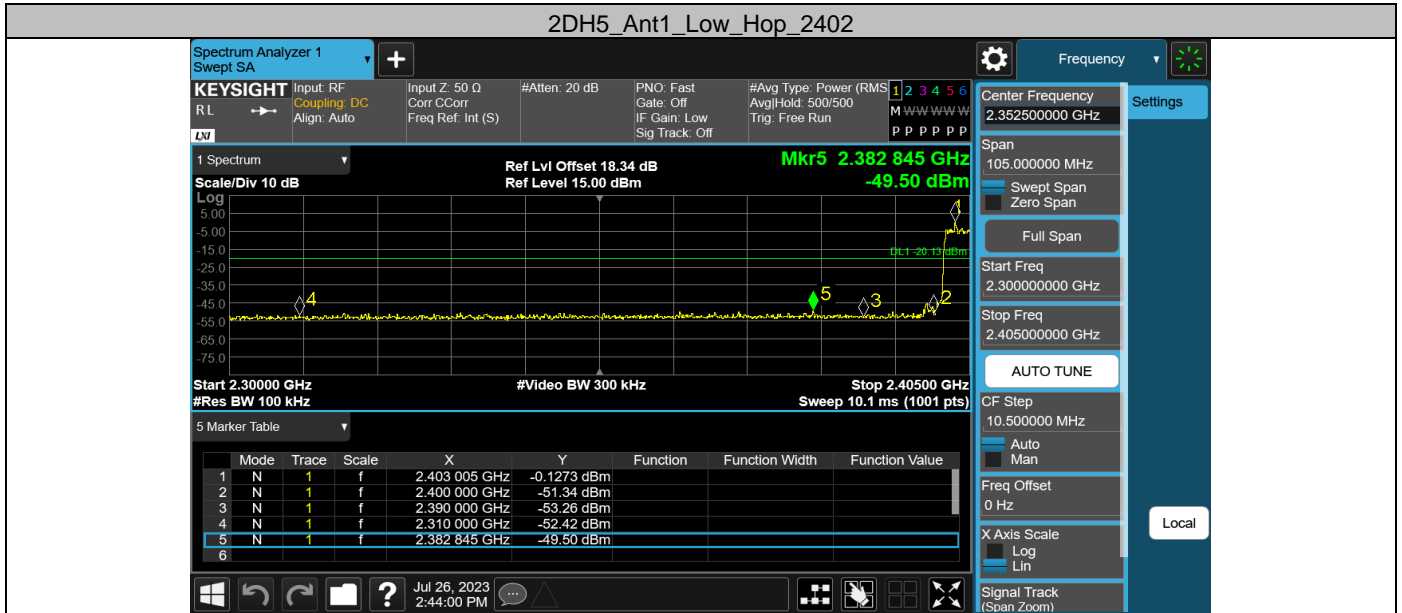

**Appendix F: Reference level measurement
Test Result**

Test Mode	Antenna	Freq(MHz)	Max.Point[MHz]	Result[dBm]
DH5	Ant1	2402	2402.06	0.99
		2441	2440.85	1.20
		2480	2479.98	1.23
2DH5	Ant1	2402	2401.99	1.33
		2441	2440.84	1.07
		2480	2479.98	1.08

Test Graphs

Appendix G: Band edge measurements
 Test Result

Test Mode	Antenna	Ch Name	Freq(MHz)	Ref Level [dBm]	Result [dBm]	Limit [dBm]	Verdict
DH5	Ant1	Low	2402	0.99	-42.18	≤-19.01	PASS
		High	2480	1.23	-50.01	≤-18.77	PASS
		Low	Hop_2402	1.10	-46.87	≤-18.9	PASS
		High	Hop_2480	1.19	-47.02	≤-18.81	PASS
2DH5	Ant1	Low	2402	1.33	-44.85	≤-18.67	PASS
		High	2480	1.08	-49.51	≤-18.92	PASS
		Low	Hop_2402	-0.13	-49.50	≤-20.13	PASS
		High	Hop_2480	1.10	-47.39	≤-18.9	PASS

Test Graphs

Appendix H: Conducted Spurious Emission
Test Result

Test Mode	Antenna	Freq(MHz)	Freq Range [MHz]	Ref Level [dBm]	Result [dBm]	Limit [dBm]	Verdict
DH5	Ant1	2402	30~26500	0.99	-32.2	≤-19.01	PASS
		2441	30~26500	1.20	-33.62	≤-18.8	PASS
		2480	30~26500	1.23	-34.18	≤-18.77	PASS
2DH5	Ant1	2402	30~26500	1.33	-32.72	≤-18.67	PASS
		2441	30~26500	1.07	-33.34	≤-18.93	PASS
		2480	30~26500	1.08	-32.81	≤-18.92	PASS

Test Graphs

14. TEST SETUP PHOTO

Conducted Test

Radiated Test (Below 1GHz)

Radiated Test (Above 1GHz)

15. EUT PHOTO

External Photos
M/N: AX5120G

External Photos
M/N: AX5120G