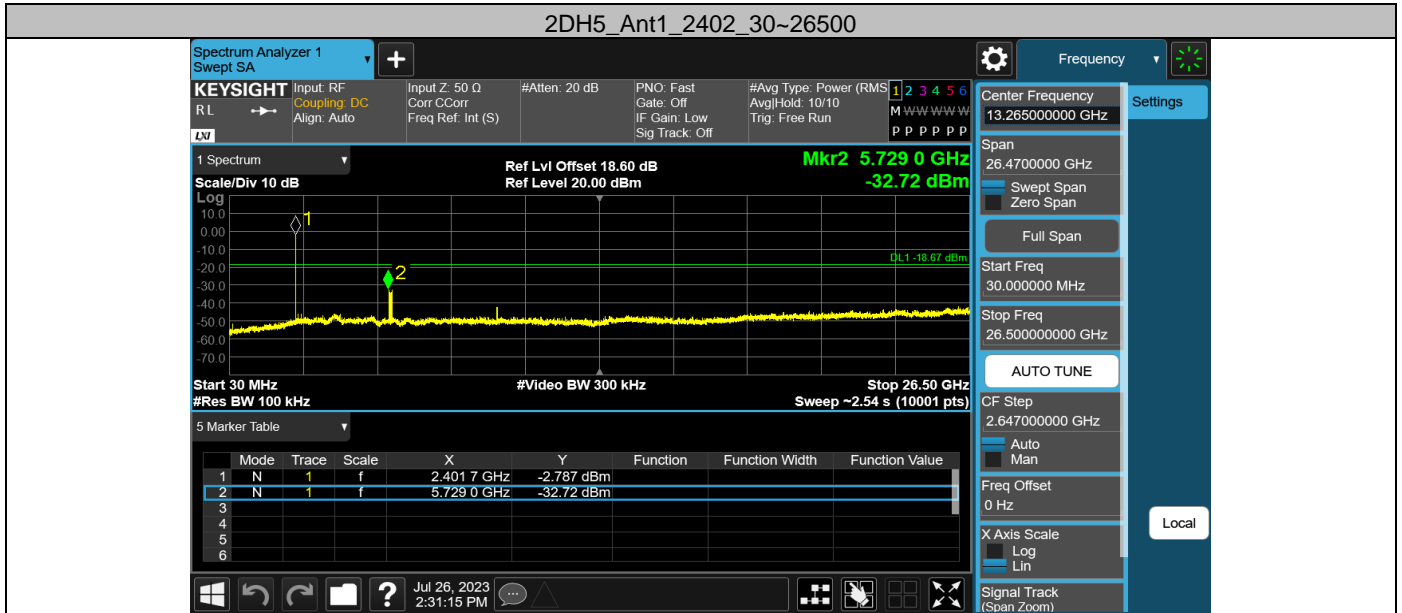

Test Graphs

Appendix G: Band edge measurements
 Test Result

Test Mode	Antenna	Ch Name	Freq(MHz)	Ref Level [dBm]	Result [dBm]	Limit [dBm]	Verdict
DH5	Ant1	Low	2402	0.99	-42.18	≤-19.01	PASS
		High	2480	1.23	-50.01	≤-18.77	PASS
		Low	Hop_2402	1.10	-46.87	≤-18.9	PASS
		High	Hop_2480	1.19	-47.02	≤-18.81	PASS
2DH5	Ant1	Low	2402	1.33	-44.85	≤-18.67	PASS
		High	2480	1.08	-49.51	≤-18.92	PASS
		Low	Hop_2402	-0.13	-49.50	≤-20.13	PASS
		High	Hop_2480	1.10	-47.39	≤-18.9	PASS

Test Graphs

Appendix H: Conducted Spurious Emission
Test Result

Test Mode	Antenna	Freq(MHz)	Freq Range [MHz]	Ref Level [dBm]	Result [dBm]	Limit [dBm]	Verdict
DH5	Ant1	2402	30~26500	0.99	-32.2	≤-19.01	PASS
		2441	30~26500	1.20	-33.62	≤-18.8	PASS
		2480	30~26500	1.23	-34.18	≤-18.77	PASS
2DH5	Ant1	2402	30~26500	1.33	-32.72	≤-18.67	PASS
		2441	30~26500	1.07	-33.34	≤-18.93	PASS
		2480	30~26500	1.08	-32.81	≤-18.92	PASS

Test Graphs

14. TEST SETUP PHOTO

Conducted Test

Radiated Test (Below 1GHz)

Radiated Test (Above 1GHz)

15. EUT PHOTO

External Photos
M/N: AX5120G

External Photos
M/N: AX5120G