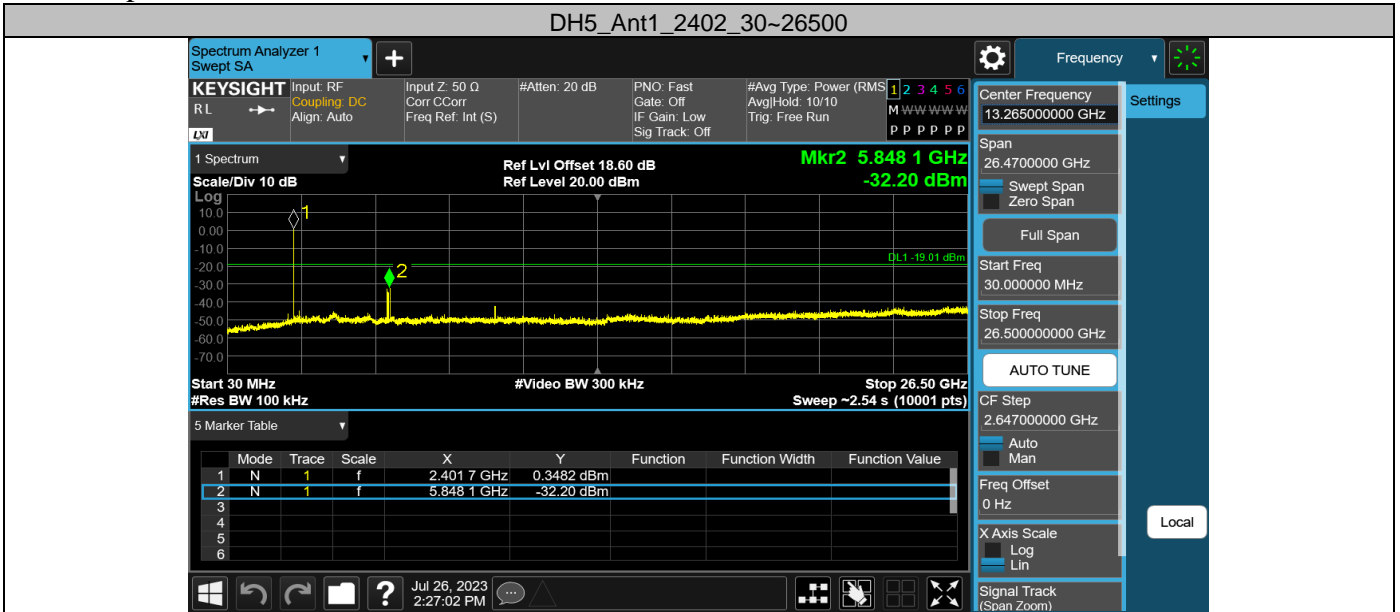

Test Graphs

Appendix H: Conducted Spurious Emission
Test Result

Test Mode	Antenna	Freq(MHz)	Freq Range [MHz]	Ref Level [dBm]	Result [dBm]	Limit [dBm]	Verdict
DH5	Ant1	2402	30~26500	0.99	-32.2	≤-19.01	PASS
		2441	30~26500	1.20	-33.62	≤-18.8	PASS
		2480	30~26500	1.23	-34.18	≤-18.77	PASS
2DH5	Ant1	2402	30~26500	1.33	-32.72	≤-18.67	PASS
		2441	30~26500	1.07	-33.34	≤-18.93	PASS
		2480	30~26500	1.08	-32.81	≤-18.92	PASS

Test Graphs

14. TEST SETUP PHOTO

Conducted Test

Radiated Test (Below 1GHz)

Radiated Test (Above 1GHz)

15. EUT PHOTO

External Photos
M/N: AX5120G

External Photos
M/N: AX5120G