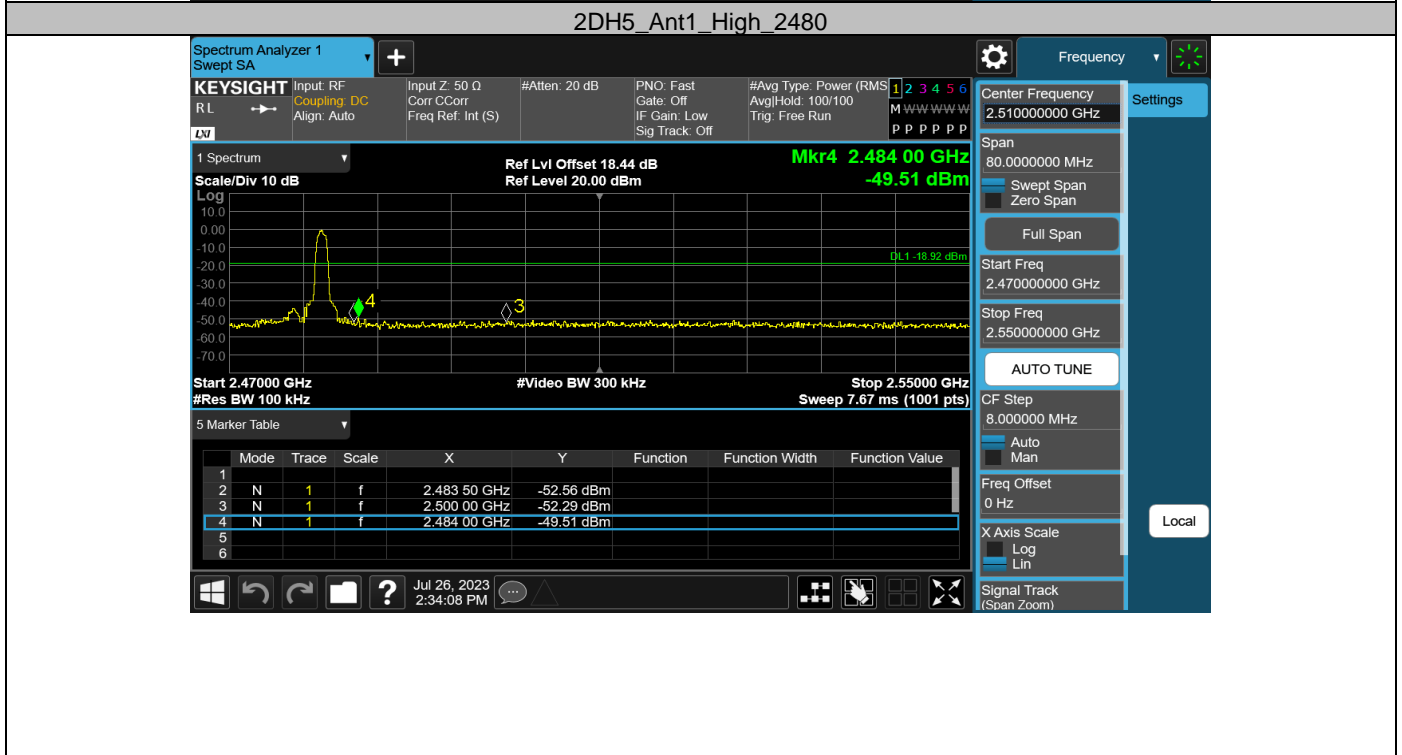

**Appendix F: Reference level measurement
Test Result**

Test Mode	Antenna	Freq(MHz)	Max.Point[MHz]	Result[dBm]
DH5	Ant1	2402	2402.06	0.99
		2441	2440.85	1.20
		2480	2479.98	1.23
2DH5	Ant1	2402	2401.99	1.33
		2441	2440.84	1.07
		2480	2479.98	1.08

Test Graphs

Appendix G: Band edge measurements
 Test Result

Test Mode	Antenna	Ch Name	Freq(MHz)	Ref Level [dBm]	Result [dBm]	Limit [dBm]	Verdict
DH5	Ant1	Low	2402	0.99	-42.18	≤-19.01	PASS
		High	2480	1.23	-50.01	≤-18.77	PASS
		Low	Hop_2402	1.10	-46.87	≤-18.9	PASS
		High	Hop_2480	1.19	-47.02	≤-18.81	PASS
2DH5	Ant1	Low	2402	1.33	-44.85	≤-18.67	PASS
		High	2480	1.08	-49.51	≤-18.92	PASS
		Low	Hop_2402	-0.13	-49.50	≤-20.13	PASS
		High	Hop_2480	1.10	-47.39	≤-18.9	PASS

Test Graphs

Appendix H: Conducted Spurious Emission
Test Result

Test Mode	Antenna	Freq(MHz)	Freq Range [MHz]	Ref Level [dBm]	Result [dBm]	Limit [dBm]	Verdict
DH5	Ant1	2402	30~26500	0.99	-32.2	≤-19.01	PASS
		2441	30~26500	1.20	-33.62	≤-18.8	PASS
		2480	30~26500	1.23	-34.18	≤-18.77	PASS
2DH5	Ant1	2402	30~26500	1.33	-32.72	≤-18.67	PASS
		2441	30~26500	1.07	-33.34	≤-18.93	PASS
		2480	30~26500	1.08	-32.81	≤-18.92	PASS

Test Graphs

14. TEST SETUP PHOTO

Conducted Test

Radiated Test (Below 1GHz)

Radiated Test (Above 1GHz)

15. EUT PHOTO

External Photos
M/N: AX5120G

External Photos
M/N: AX5120G