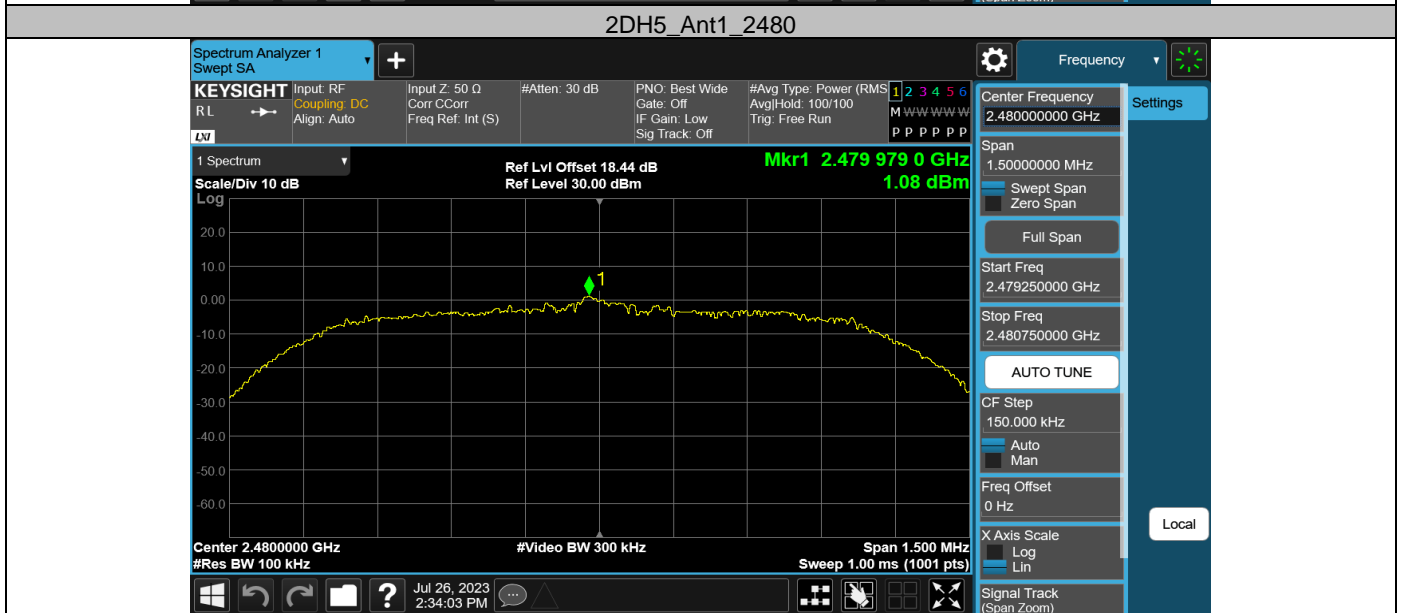

**Appendix F: Reference level measurement
Test Result**

Test Mode	Antenna	Freq(MHz)	Max.Point[MHz]	Result[dBm]
DH5	Ant1	2402	2402.06	0.99
		2441	2440.85	1.20
		2480	2479.98	1.23
2DH5	Ant1	2402	2401.99	1.33
		2441	2440.84	1.07
		2480	2479.98	1.08

Test Graphs

Appendix G: Band edge measurements
 Test Result

Test Mode	Antenna	Ch Name	Freq(MHz)	Ref Level [dBm]	Result [dBm]	Limit [dBm]	Verdict
DH5	Ant1	Low	2402	0.99	-42.18	≤-19.01	PASS
		High	2480	1.23	-50.01	≤-18.77	PASS
		Low	Hop_2402	1.10	-46.87	≤-18.9	PASS
		High	Hop_2480	1.19	-47.02	≤-18.81	PASS
2DH5	Ant1	Low	2402	1.33	-44.85	≤-18.67	PASS
		High	2480	1.08	-49.51	≤-18.92	PASS
		Low	Hop_2402	-0.13	-49.50	≤-20.13	PASS
		High	Hop_2480	1.10	-47.39	≤-18.9	PASS

Test Graphs

Appendix H: Conducted Spurious Emission
Test Result

Test Mode	Antenna	Freq(MHz)	Freq Range [MHz]	Ref Level [dBm]	Result [dBm]	Limit [dBm]	Verdict
DH5	Ant1	2402	30~26500	0.99	-32.2	≤-19.01	PASS
		2441	30~26500	1.20	-33.62	≤-18.8	PASS
		2480	30~26500	1.23	-34.18	≤-18.77	PASS
2DH5	Ant1	2402	30~26500	1.33	-32.72	≤-18.67	PASS
		2441	30~26500	1.07	-33.34	≤-18.93	PASS
		2480	30~26500	1.08	-32.81	≤-18.92	PASS