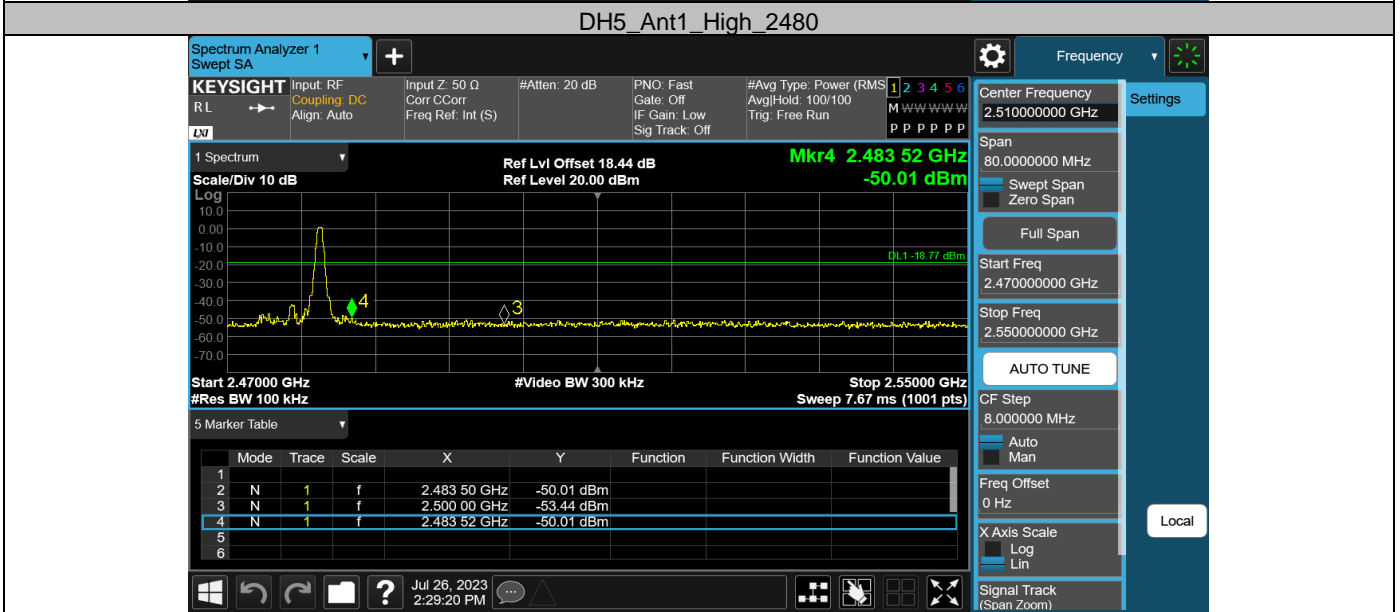

**Appendix F: Reference level measurement
Test Result**

Test Mode	Antenna	Freq(MHz)	Max.Point[MHz]	Result[dBm]
DH5	Ant1	2402	2402.06	0.99
		2441	2440.85	1.20
		2480	2479.98	1.23
2DH5	Ant1	2402	2401.99	1.33
		2441	2440.84	1.07
		2480	2479.98	1.08

Test Graphs

Appendix G: Band edge measurements
 Test Result

Test Mode	Antenna	Ch Name	Freq(MHz)	Ref Level [dBm]	Result [dBm]	Limit [dBm]	Verdict
DH5	Ant1	Low	2402	0.99	-42.18	≤-19.01	PASS
		High	2480	1.23	-50.01	≤-18.77	PASS
		Low	Hop_2402	1.10	-46.87	≤-18.9	PASS
		High	Hop_2480	1.19	-47.02	≤-18.81	PASS
2DH5	Ant1	Low	2402	1.33	-44.85	≤-18.67	PASS
		High	2480	1.08	-49.51	≤-18.92	PASS
		Low	Hop_2402	-0.13	-49.50	≤-20.13	PASS
		High	Hop_2480	1.10	-47.39	≤-18.9	PASS

Test Graphs

Appendix H: Conducted Spurious Emission
Test Result

Test Mode	Antenna	Freq(MHz)	Freq Range [MHz]	Ref Level [dBm]	Result [dBm]	Limit [dBm]	Verdict
DH5	Ant1	2402	30~26500	0.99	-32.2	≤-19.01	PASS
		2441	30~26500	1.20	-33.62	≤-18.8	PASS
		2480	30~26500	1.23	-34.18	≤-18.77	PASS
2DH5	Ant1	2402	30~26500	1.33	-32.72	≤-18.67	PASS
		2441	30~26500	1.07	-33.34	≤-18.93	PASS
		2480	30~26500	1.08	-32.81	≤-18.92	PASS

Test Graphs

14. TEST SETUP PHOTO

Conducted Test

Radiated Test (Below 1GHz)

Radiated Test (Above 1GHz)

15. EUT PHOTO

External Photos
M/N: AX5120G

External Photos
M/N: AX5120G