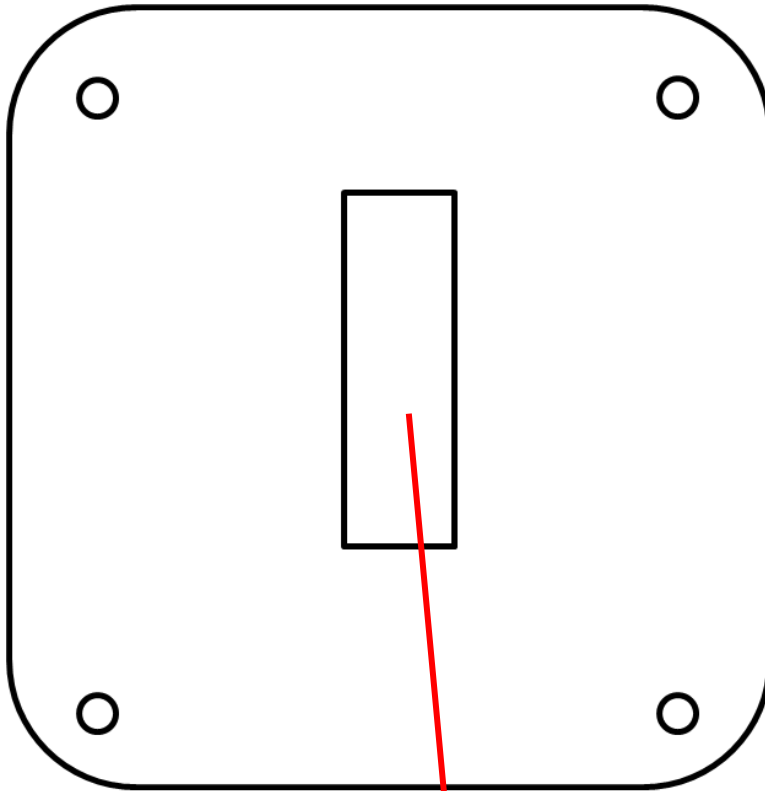

Label and location (back of the device)

Cambium Networks™
Ashburton, TQ13 7UP, UK
X7-35X Indoor Wi-Fi 7 2x2 Access Point
Vn 42.5-57V ~~~; Imax: 0.6A
For Indoor Use Only

UK CA **UL** **US** **LISTED I.T.E. E152043**