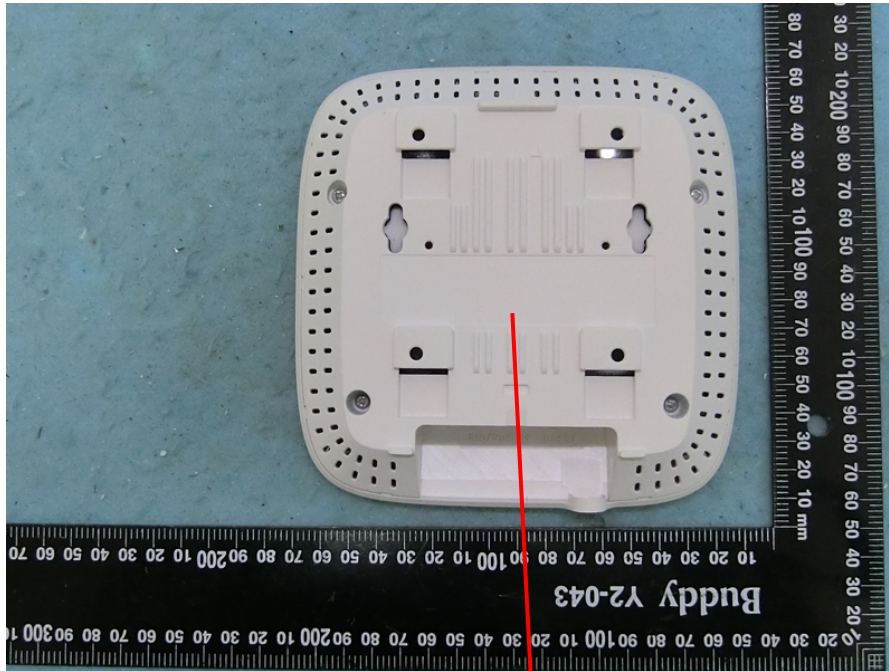

Label and location (back of the device)

 Cambium Networks™ Ashburton, TQ13 7UP, UK	 US LISTED I.T.E. E513139	Indoor Use Only  R-NZ	Model No/HVIN: XV2-21X 
XV2-21X Indoor Wi-Fi 6 Access Point, 2x2 VIN: 37V-57V --- ;IMAX: 0.35A	 ANATEL 12963-22-07745	Serial No(MSN): 	Part No: XV2-21X0A00-RW 
MADE IN CHINA Factory ID: ks001	 FCC FCC ID: Z8H89FT0078		Serial No(MSN): W4YLXXXXXXXX 
IMPORTANT: See the System User Guide before connecting to AC power. The guide is available online at http://www.cambiumnetworks.com/guides			MAC(ESN):XXXXXXXXXXXX 