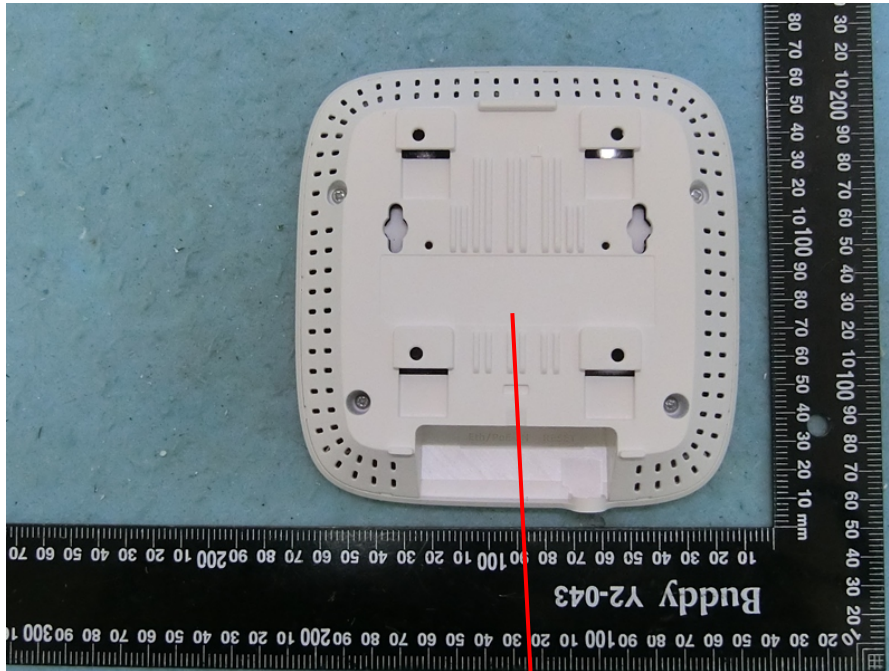

Label and location (back of the device)

Cambium Networks™
Ashburton, TQ13 7UP, UK

XV2-21X Indoor Wi-Fi 6 Access Point, 2x2

VIN: 37V-57V ---;IMAX: 0.35A
FCC ID: Z8H89FT0078
IC: 109W-0078
Factory ID: cs001 MADE IN CHINA

IMPORTANT: See the System User Guide before connecting to AC power. The guide is available online at <http://www.cambiumnetworks.com/guides>

15

ANATEL
XXXXX-XX-XXXXX

UL US LISTED
I.T.E.
E513139

R-NZ CE FC